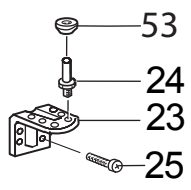

DATASKYL  
DATAPLATE

KJG  
PB9233023585