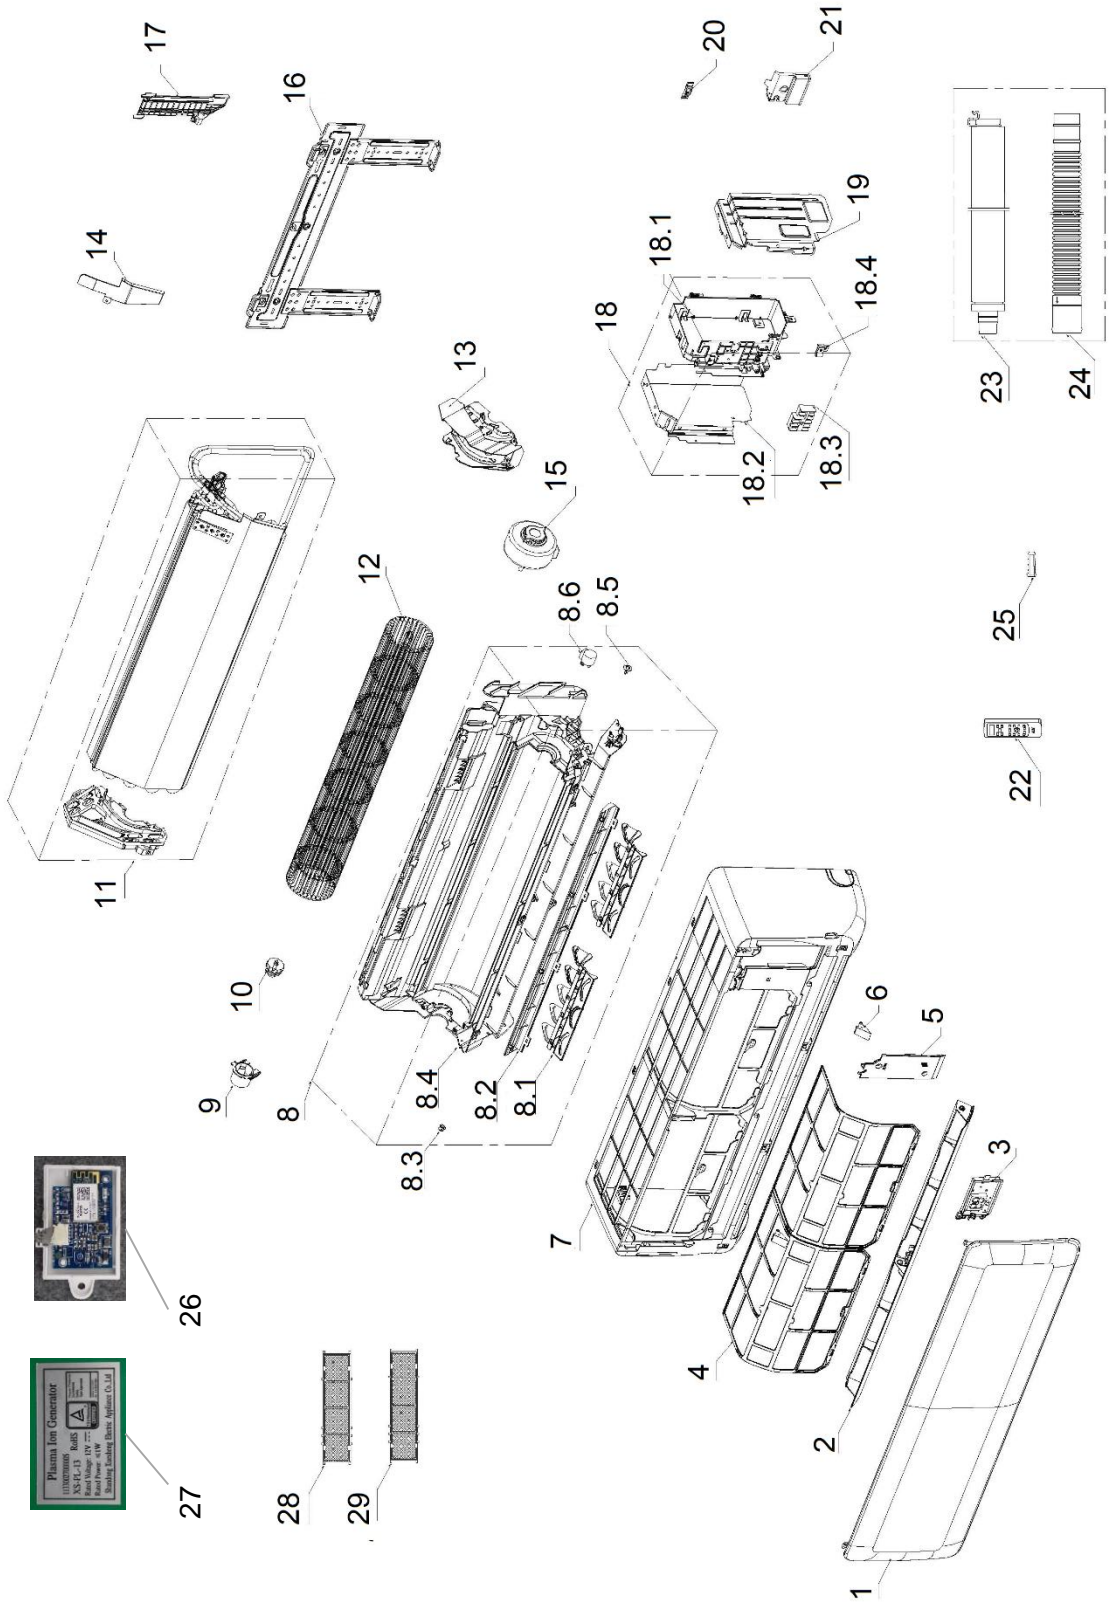

Model : ESV12CRS-B2I
PNC : 956004749 00

Ex. View Drawing
(Indoor Unit)

Item	PNC	ELC	Brand	Model	Market
A	956004749	00	Electrolux	ESV12CRS-B2I	VNE

Pos.	Part No.	Description
1	13220598001126	PANEL
2	11320005000382	AIR LOUVER ASSEMBLY
3	11222014000661	DISPLAY BOARD
4	11220508000143	AIR FILTER
5	11320076000063	MEDIUM FRAME WIRING COVER
6	11320096000105	SCREW COVER
7	11320002000306	MEDIUM FRAME
8	11220500000180	CHASSIS ASSEMBLY
8.1	11320017000119	AIR DUCT BLADE
8.2	11320135000016	AIR LOUVER
8.3	11320079000010	SHAFT SLEEVE
8.4	11320001000217	CHASSIS
8.5	11320079000013	STEP MOTOR SHAFT SLEEVE
8.6	11230002000058	STEP MOTOR
9	11320062000028	BEARING FIXED CHASSIS
10	11220551000003	BEARING ASSEMBLY
11	13224003001841	EVAPORATOR ASSEMBLY
12	11220513000068	CROSS FLOW FAN
13	11320052000032	MOTOR COVER
14	11320065000028	BREAKWATER
15	13330005000005	IDU MOTOR
16	11321003000041	MOUNTING PLATE ASSEMBLY
17	11320084000015	PIPE CLAMP
18	13222002002716	MAIN CONTROLLER 12IDU,CRS VN
18.1	11321012000006	MAIN CONTROLLER BOX PLATE B
18.2	11320057000089	MAIN CONTROLLER BOX 12IDU,CRS VN
18.3	11330037000020	TERMINAL BOARD
18.4	11320049000007	WIRE CLAMP
19	11321012000005	CONTROLLER BOX SHEET-METAL A
20	11320010000037	POWER WIRE CABLE CLAMP
21	11321012000007	CONTROLLER BOX SHEET-METAL C
22	11222001000869	REMOTE CONTROLLER
23	11220506000009	WATER OUTLET ASSEMBLY
24	11320020000008	DRAIN PIPE
25	11333003000009	WATER STOPPER
26	11222062000029	WIFI MODULE
27	11330027000005	COLD PLASMA GENERATOR
28	11320025000036	ACTIVE CARBON HEALTHY ANTI-BACTERIAL FILTER
29	11320023000006	SILVER ION HEALTHY ANTI-BACTERIAL FILTER