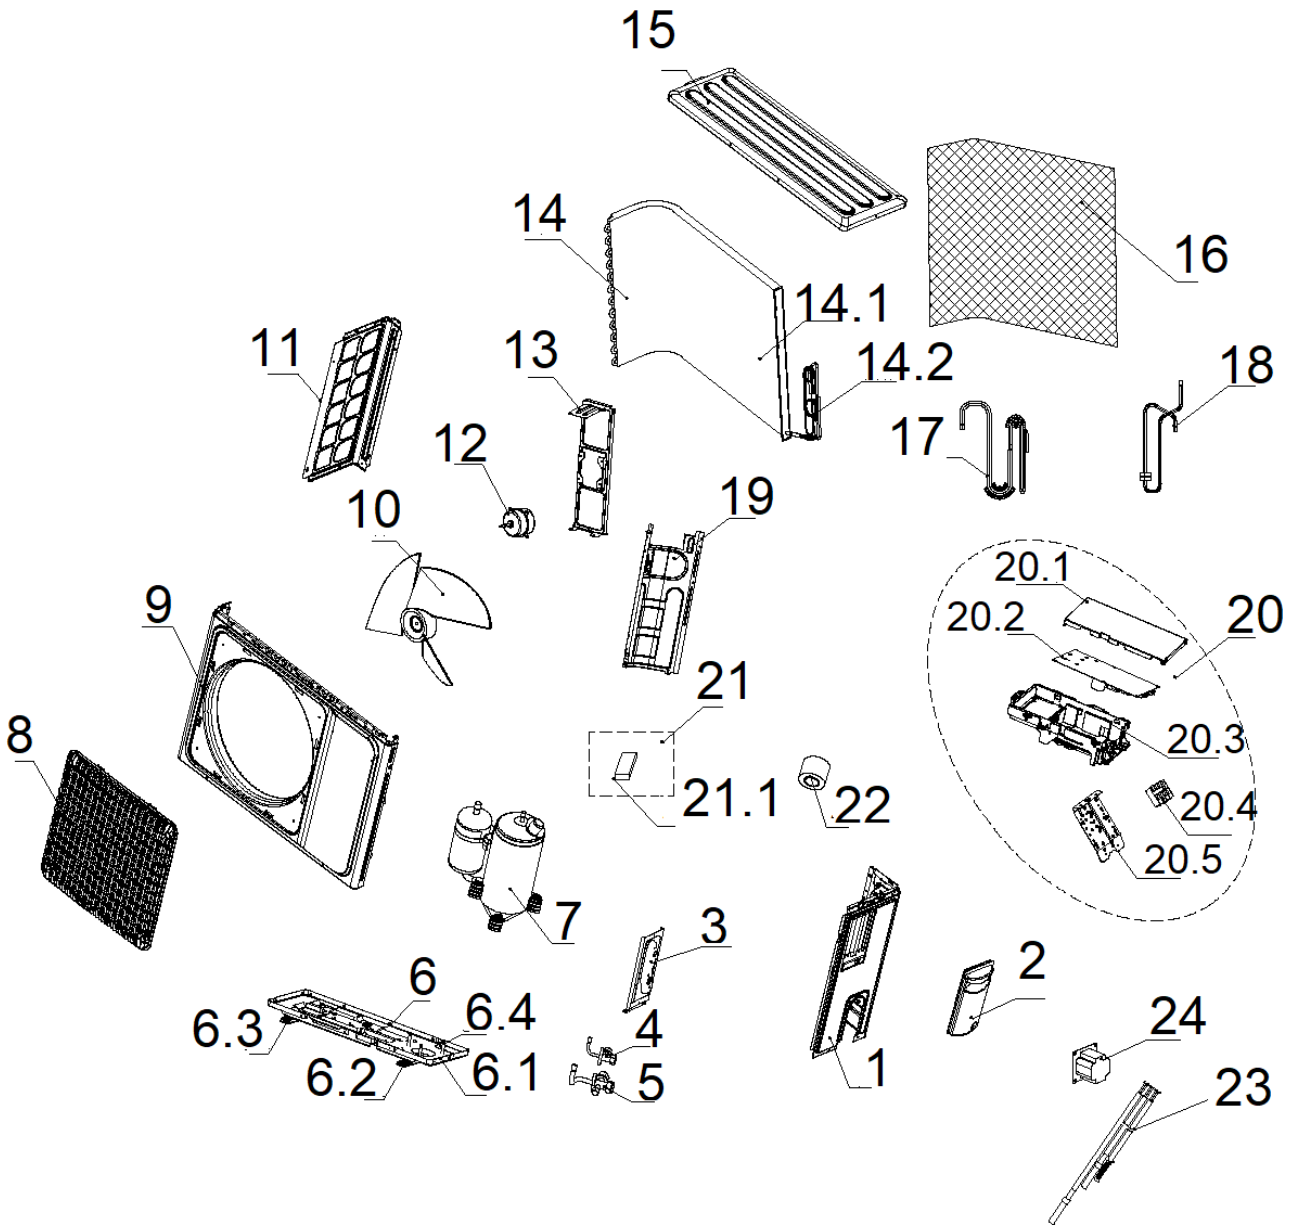

Model : ESV12CRS-B2E
PNC : 956004773 00

Ex. View Drawing
(Outdoor Unit)

Item	PNC	ELC	Brand	Model	Market
A	956004773	00	Electrolux	ESV12CRS-B2E	VNE

Pos.	Part NO.	Description
1	11321007000304	RIGHT SIDE BOARD
2	11320101000033	E-PARTS COVER
3	11321031000027	VALVE PLATE
4	11325042000030	STOP VALVE (LIQUID)
5	11225517000006	STOP VALVE (GAS)
6	11221502000442	CHASSIS ASSEMBLY
6.1	11321014000144	CHASSIS
6.2	11321023000012	FOOTING
6.3	11321023000012	FOOTING
6.4	14731005000064	BELT SCREW
7	11223065000034	COMPRESSOR
8	11320026000046	PANEL GRILLE
9	11321005000104	PANEL
10	11320009000049	AXIAL FLOW FAN
11	11321006000108	LEFT SIDE BOARD
12	13330005000009	FAN MOTOR
13	11321002000039	MOTOR SUPPORT
14	13224004002147	CONDENSER ASSEMBLY
14.1	13224006000399	CONDENSER ASSEMBLY
14.2	11225506001812	CAPILLARY ASSEMBLY
15	11321009000033	TOP COVER
17	11225504000976	SUCTION PIPE ASSEMBLY
18	11225505000881	DISCHARGE PIPE ASSEMBLY
19	11321025000048	PARTITION BOARD
20	13222004000307	MAIN CONTROLLER 12ODU CRS VN
20.1	11320058000081	CONTROL BOX COVER
20.2	11222031001138	MAIN CONTROL BOARD 12ODU CRS VN
20.3	11320057000101	CONTROL BOX
20.4	11329031000054	HEAT RADIATOR
20.5	11330037000171	TERMINAL BOARD
20.6	11321015000068	E-PARTS BRACKET
21	13219005000722	ACCESORY BAG
21.1	14618079000002	PUTTY
22	11320022000019	PLASTIC TAPE
23	11329013000105	TEMPERATURE SENSOR
24	11330034000008	REACTOR