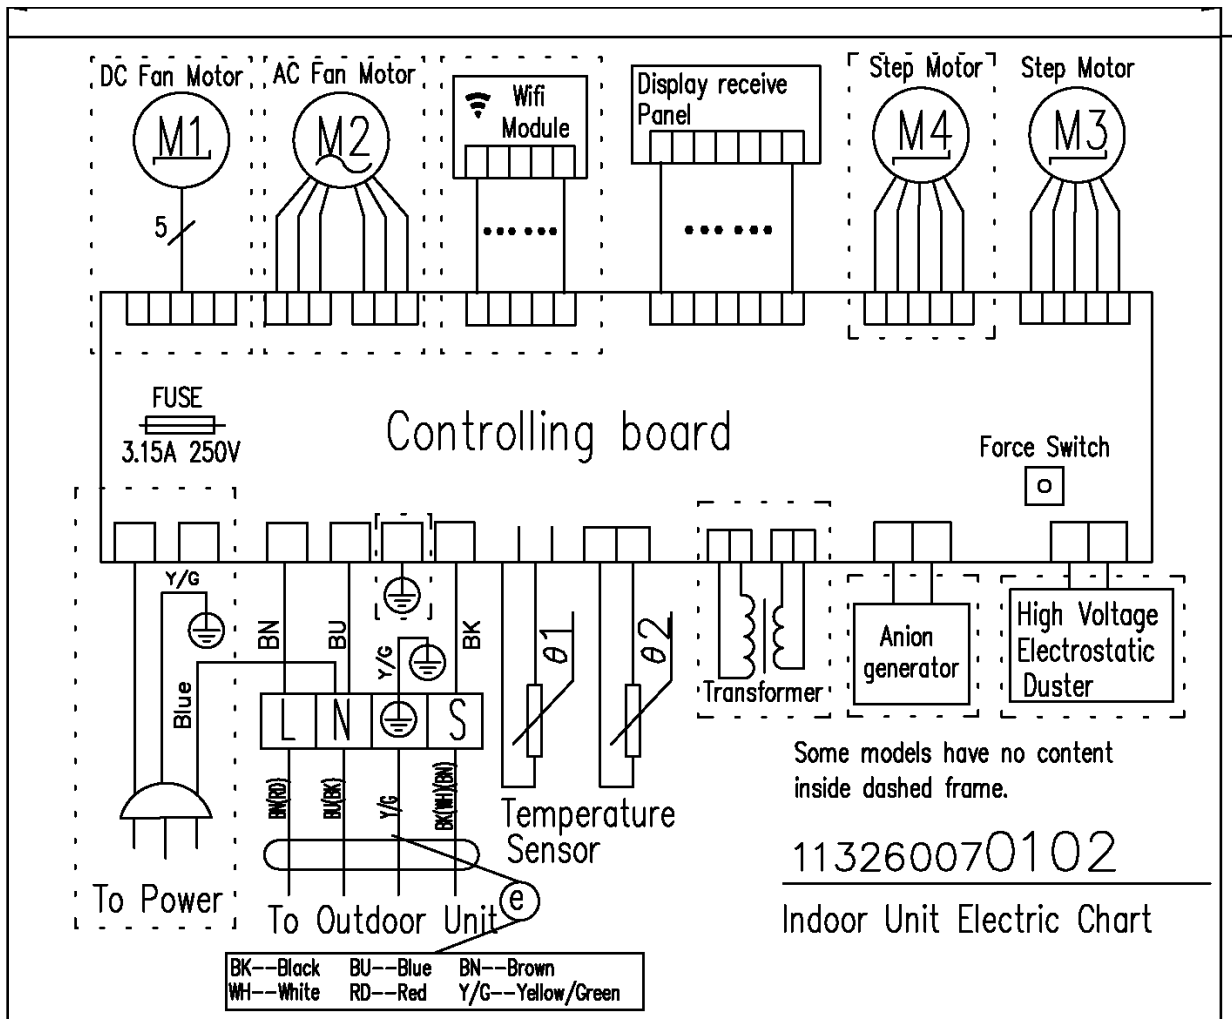

Model : ESV12CRS-B2E
PNC : 956004773 00

Ex. View Drawing
(Outdoor Unit)

Item	PNC	ELC	Brand	Model	Market
A	956004773	00	Electrolux	ESV12CRS-B2E	VNE

Pos.	Part NO.	Description
1	11321007000304	RIGHT SIDE BOARD
2	11320101000033	E-PARTS COVER
3	11321031000027	VALVE PLATE
4	11325042000030	STOP VALVE (LIQUID)
5	11225517000006	STOP VALVE (GAS)
6	11221502000442	CHASSIS ASSEMBLY
6.1	11321014000144	CHASSIS
6.2	11321023000012	FOOTING
6.3	11321023000012	FOOTING
6.4	14731005000064	BELT SCREW
7	11223065000034	COMPRESSOR
8	11320026000046	PANEL GRILLE
9	11321005000104	PANEL
10	11320009000049	AXIAL FLOW FAN
11	11321006000108	LEFT SIDE BOARD
12	13330005000009	FAN MOTOR
13	11321002000039	MOTOR SUPPORT
14	13224004002147	CONDENSER ASSEMBLY
14.1	13224006000399	CONDENSER ASSEMBLY
14.2	11225506001812	CAPILLARY ASSEMBLY
15	11321009000033	TOP COVER
17	11225504000976	SUCTION PIPE ASSEMBLY
18	11225505000881	DISCHARGE PIPE ASSEMBLY
19	11321025000048	PARTITION BOARD
20	13222004000307	MAIN CONTROLLER 12ODU CRS VN
20.1	11320058000081	CONTROL BOX COVER
20.2	11222031001138	MAIN CONTROL BOARD 12ODU CRS VN
20.3	11320057000101	CONTROL BOX
20.4	11329031000054	HEAT RADIATOR
20.5	11330037000171	TERMINAL BOARD
20.6	11321015000068	E-PARTS BRACKET
21	13219005000722	ACCESORY BAG
21.1	14618079000002	PUTTY
22	11320022000019	PLASTIC TAPE
23	11329013000105	TEMPERATURE SENSOR
24	11330034000008	REACTOR

Model : ESV12CRS-B2I
 PNC : 956004749 00

Ex. Wiring
 (Indoor Unit)

Model : ESV12CRS-B2E
 PNC : 956004773 00

Ex. Wiring
 (Outdoor Unit)