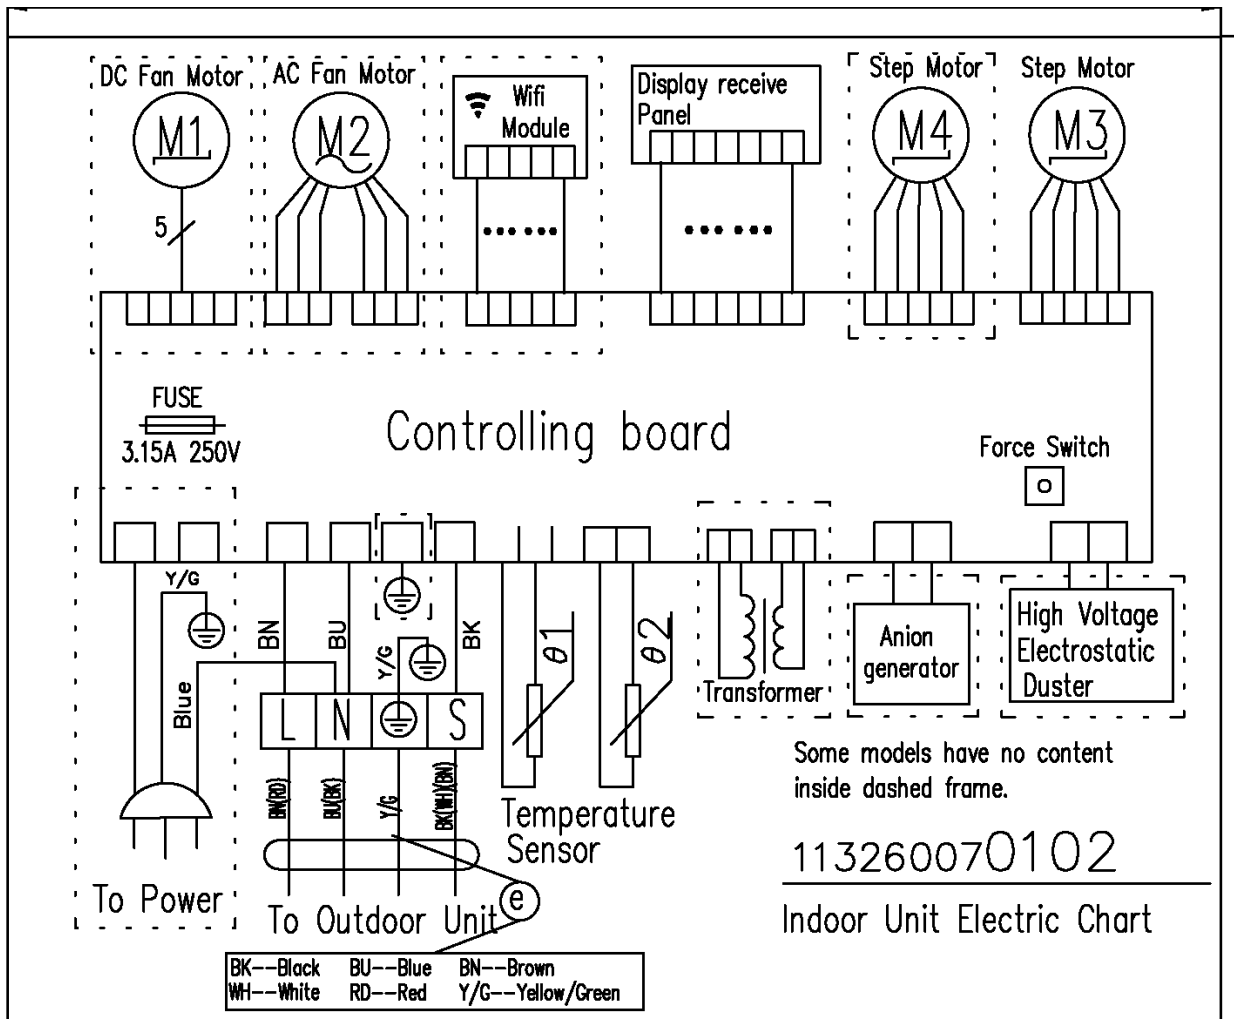

Item	PNC	ELC	Brand	Model	Market
A	956004768	00	Electrolux	ESV09CRR-B5E	THE

Item	Part #	Description	
1	11321157000014	RIGHT SIDE BOARD	1
2	11320101000039	E-PARTS COVER	1
3	11321031000027	VALVE PLATE	1
4	11325042000030	STOP VALVE	1
5	11325042000015	STOP VALVE	1
6	11221502000548	CHASSIS ASSEMBLY	1
6.1	11321014000133	CHASSIS	1
6.2	14731005000042	BOLT	3
6.4	11321023000010	BASE FOOTING	2
7	11223003000384	COMPRESSOR	1
8	11321025000065	PARTITION BOARD	1
9	11320026000046	PANEL GRILLE	1
10	11321005000091	PANEL	1
11	11320009000049	AXIAL FLOW FAN	1
12	11230004000331	MOTOR	1
13	11321002000035	MOTOR SUPPORT	1
14	11321029000046	HANGING EAR	1
15	11321006000151	LEFT SIDE BOARD	1
16	11321022000260	REAR GRILLE	1
17	11224004001813	CONDENSER ASSEMBLY	1
17.1	11224006000486	CONDENSER ASSEMBLY	1
17.2	11225506001718	CAPILLARY ASSEMBLY	1
18	11321009000050	TOP COVER	1
19	11225504000972	SUCTION PIPE	1
20	11225505001076	DISCHARGE PIPE	1
21	11222004001029	MAIN CONTROLLER	1
21.1	11320058000076	CONTROL BOX COVER	1
21.2	11222031001137	MAIN CONTROL BOARD	1
21.3	11320057000092	CONTROL BOX	1
21.4	11330010000108	FAN MOTOR CAPACITOR	1
21.5	11330037000171	TERMINAL BOARD	1
21.7	11321015000052	E-PARTS BRACKET	1
21.9	11329031000053	HEAT RADIATOR	1
22	11329013000105	THERMAL SENSOR	1
23	11219005000203	ACCESSORY BAG	1
23.1	14618079000002	PUTTY	1
24	11320022000019	PLASTIC TIE	1
999	11329013000105	DISCHARGE TEMP SENSOR	1

ESV09CRR-B5E
PNC 956004768 00

Model : ESV09CRR-B5I
PNC : 956004744 00

Ex. Wiring
(Inoor Unit)