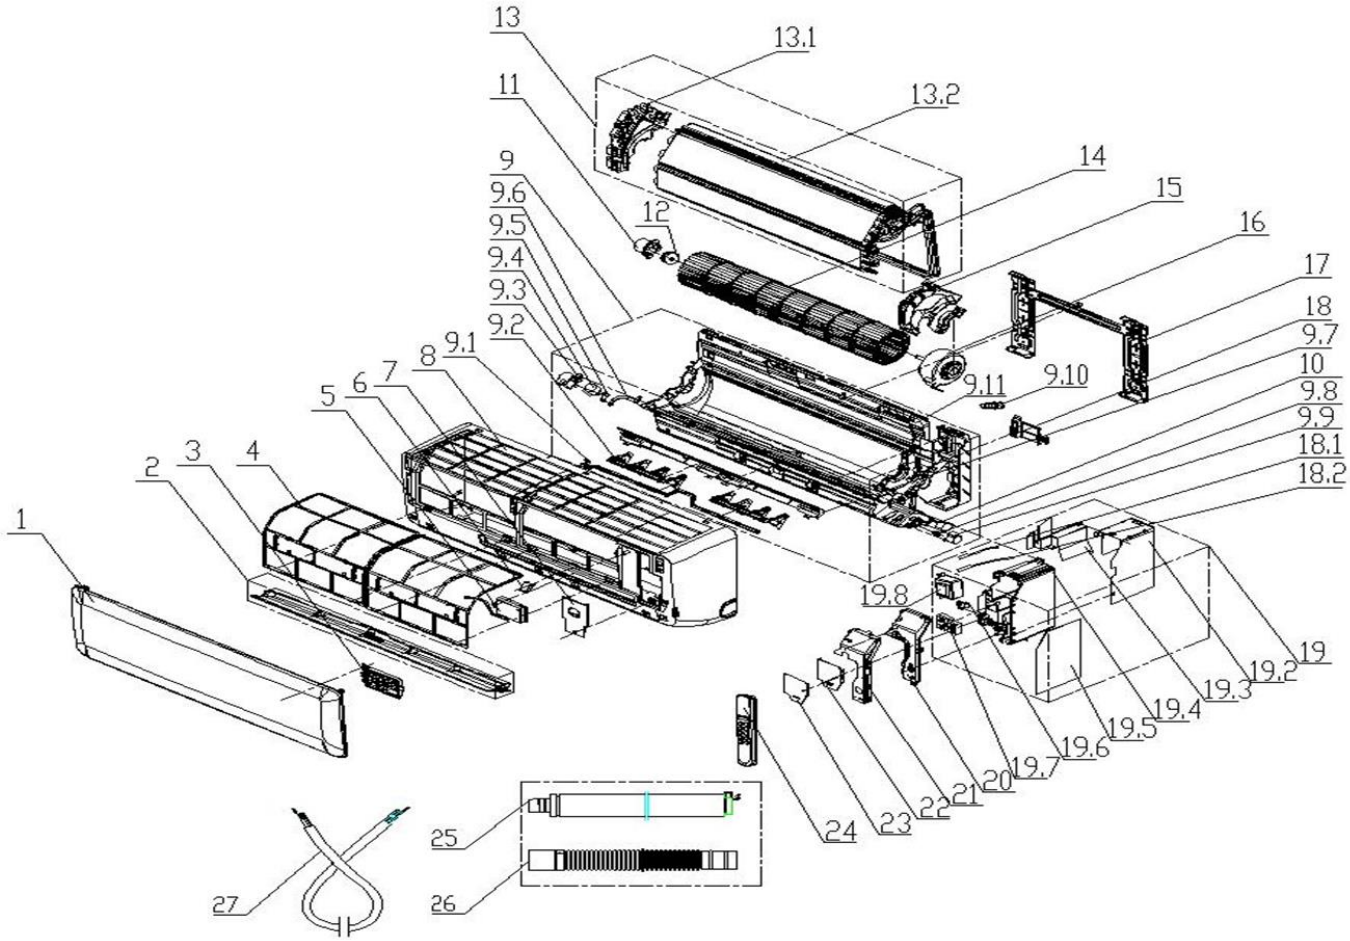

Ex. View Drawing
(Indoor Unit)

19.1

Item	PNC	ELC	Brand	Model	Market
A	956004744	00	Electrolux	ESV09CRR-B5I	THE

Pos.	Part No.	Description	ESV09CRR-B5I PNC956004744 00
1	13220502007789	PANEL	1
2	11320005000381	AIR LOUVER (HORIZONTAL)	1
3	11222014000650	DISPLAY BOARD	1
4	11220508000146	FILTER	2
6	11320096000104	SCREW COVER	1
7	11320076000109	MEDIUM FRAME WIRING COVER	1
8	11320002000325	MEDIUM FRAME	1
9	11320017000214	CHASSIS ASSEMBLY	1
9.2	11320017000124	LEFT-RIGHT SWING BLADE	2
9.7	11320135000018	VOLUTE	1
9.8	11320079000016	STEP MOTOR SHAFT SLEEVE	1
9.9	11230002000086	AIR LOUVER STEP MOTOR	1
9.10	11333003000009	STOPPLE	1
9.11	11320001000241	CHASSIS	1
11	11320062000028	BEARING FIXED CHASSIS	1
12	11220551000003	BEARING ASSEMBLY	1
13	13224003001596	EVAPORATOR ASSEMBLY	1
13.1	11320015000139	EVAPORATOR LEFT SIDE CARRIAGE	1
14	11220513000065	CROSS FLOW FAN	1
15	11320052000044	MOTOR COVER	1
16	11230005000035	IDU FAN MOTOR	1
17	11221500000034	MOUNTING PLATE ASSEMBLY	1
18	11320084000013	PIPE CLAMP	1
19	13222002002518	MAIN CONTROLLER	1
19.1	11329013000103	TEMPERATURE SENSOR	1
19.2	11321020000033	CONTROLLER BOX SHEET-METAL A	1
19.3	11321020000034	CONTROLLER BOX SHEET-METAL B	1
19.4	11320057000082	CONTROL BOX	1
19.5	11222009003940	MAIN CONTROL BOARD	1
19.6	11320010000037	WIRE CLAMP	1
19.7	11330037000020	TERMINAL BOARD	1
20	11320058000067	CONTROL BOX COVER	1
21	11321020000035	CONTROLLER BOX METAL PLATE	1
22	11320111000005	GUARD OF ELECTRIC CONTROL BOX	1
23	11321020000036	COVER OF ELECTRIC CONTROL BOX	1
24	11222001000869	REMOTE CONTROLLER	1
25	11220506000002	WATER OUTLET ASSEMBLY	1
26	11320020000008	DRAINING PIPE	1
999	11329013000103	INTEGRATED TEMPERATURE SENSOR	1