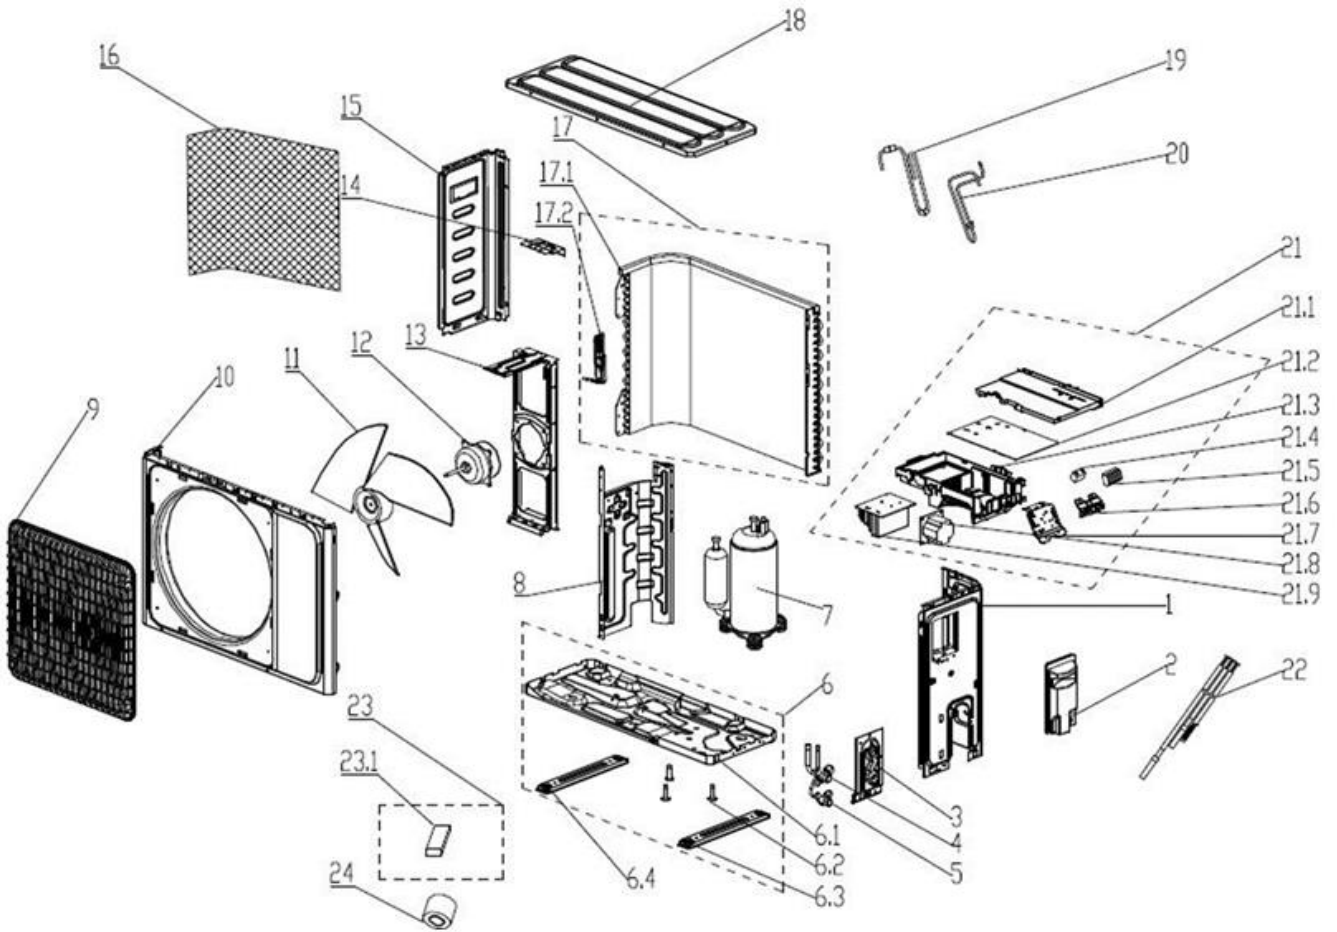

Model : ESV09CRR-B5E
PNC : 956004768 00

Ex. View Drawing
(Outdoor Unit)

999

Item	PNC	ELC	Brand	Model	Market
A	956004768	00	Electrolux	ESV09CRR-B5E	THE

Item	Part #	Description	
1	11321157000014	RIGHT SIDE BOARD	1
2	11320101000039	E-PARTS COVER	1
3	11321031000027	VALVE PLATE	1
4	11325042000030	STOP VALVE	1
5	11325042000015	STOP VALVE	1
6	11221502000548	CHASSIS ASSEMBLY	1
6.1	11321014000133	CHASSIS	1
6.2	14731005000042	BOLT	3
6.4	11321023000010	BASE FOOTING	2
7	11223003000384	COMPRESSOR	1
8	11321025000065	PARTITION BOARD	1
9	11320026000046	PANEL GRILLE	1
10	11321005000091	PANEL	1
11	11320009000049	AXIAL FLOW FAN	1
12	11230004000331	MOTOR	1
13	11321002000035	MOTOR SUPPORT	1
14	11321029000046	HANGING EAR	1
15	11321006000151	LEFT SIDE BOARD	1
16	11321022000260	REAR GRILLE	1
17	11224004001813	CONDENSER ASSEMBLY	1
17.1	11224006000486	CONDENSER ASSEMBLY	1
17.2	11225506001718	CAPILLARY ASSEMBLY	1
18	11321009000050	TOP COVER	1
19	11225504000972	SUCTION PIPE	1
20	11225505001076	DISCHARGE PIPE	1
21	11222004001029	MAIN CONTROLLER	1
21.1	11320058000076	CONTROL BOX COVER	1
21.2	11222031001137	MAIN CONTROL BOARD	1
21.3	11320057000092	CONTROL BOX	1
21.4	11330010000108	FAN MOTOR CAPACITOR	1
21.5	11330037000171	TERMINAL BOARD	1
21.7	11321015000052	E-PARTS BRACKET	1
21.9	11329031000053	HEAT RADIATOR	1
22	11329013000105	THERMAL SENSOR	1
23	11219005000203	ACCESSORY BAG	1
23.1	14618079000002	PUTTY	1
24	11320022000019	PLASTIC TIE	1
999	11329013000105	DISCHARGE TEMP SENSOR	1

ESV09CRR-B5E
PNC 956004768 00