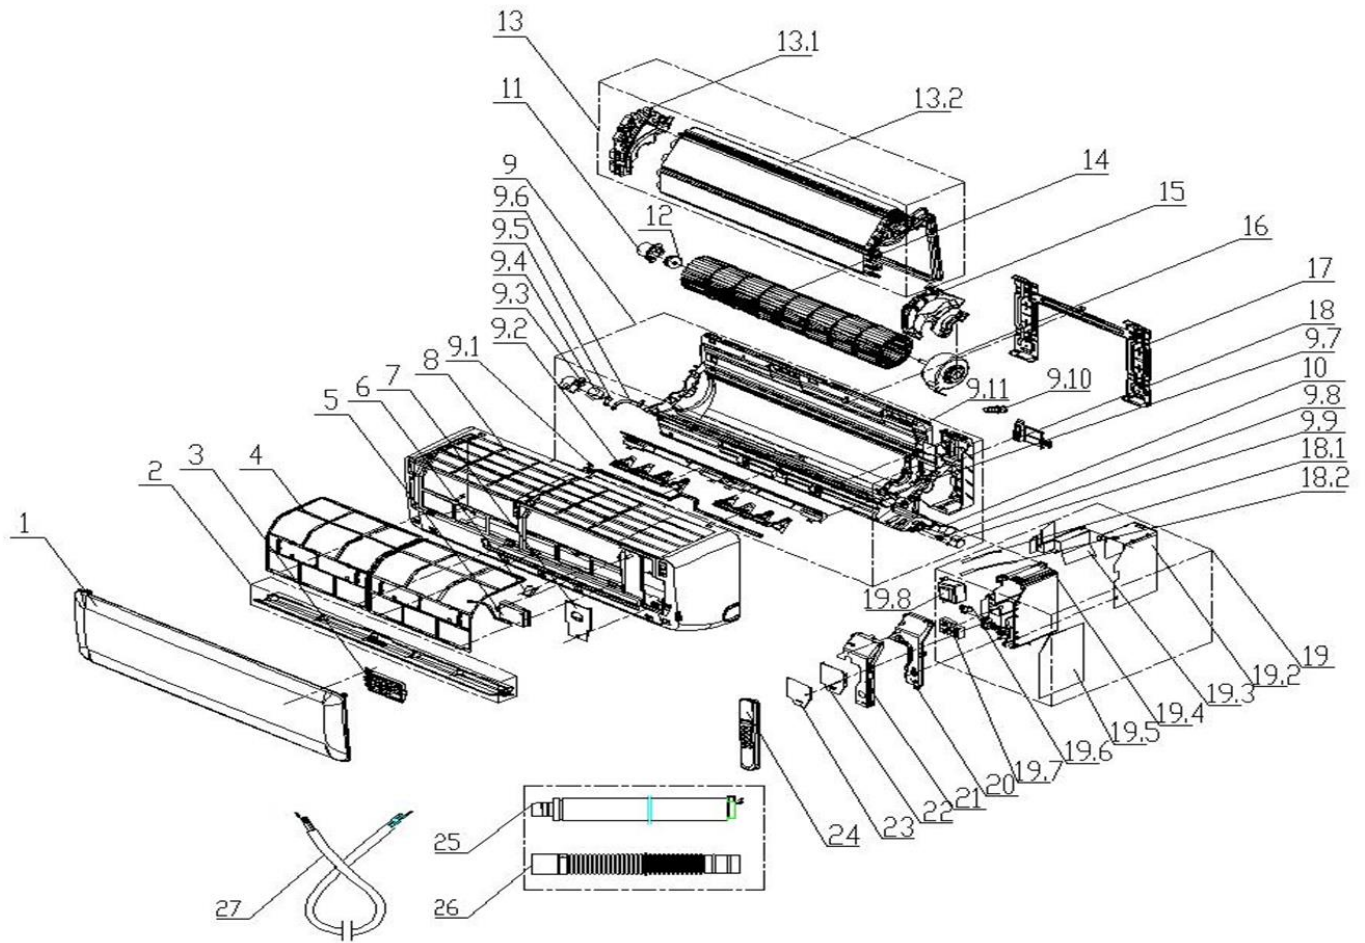

Ex. View Drawing  
(Indoor Unit)

19.1

Item	PNC	ELC	Brand	Model	Market
A	956004740	00	Electrolux	ESV09CRR-B4I	THE

**ESV09CRR-B4I**  
**PNC956004740 00**

Pos.	Part No	Description	
1	13220598000066	PANEL	1
2	11320005000381	AIR LOUVER (HORIZONTAL)	1
3	11222014000650	DISPLAY BOARD	1
4	11220508000146	FILTER	2
6	11320096000104	SCREW COVER	1
7	11320076000109	MEDIUM FRAME WIRING COVER	1
8	11320002000325	MEDIUM FRAME	1
9	11320017000214	CHASSIS ASSEMBLY	1
9.2	11320017000124	LEFT-RIGHT SWING BLADE	2
9.7	11320135000018	VOLUTE	1
9.8	11320079000016	STEP MOTOR SHAFT SLEEVE	1
9.9	11230002000086	AIR LOUVER STEP MOTOR	1
9.10	11333003000009	STOPPLE	1
9.11	11320001000241	CHASSIS	1
11	11320062000028	BEARING FIXED CHASSIS	1
13	13224003001596	EVAPORATOR ASSEMBLY	1
13.1	11320015000139	EVAPORATOR LEFT SIDE CARRIAGE	1
14	11220513000065	CROSS FLOW FAN	1
15	11320052000044	MOTOR COVER	1
16	11230005000035	IDU FAN MOTOR	1
17	11221500000034	MOUNTING PLATE ASSEMBLY	1
18	11320084000013	PIPE CLAMP	1
19	13222002002518	MAIN CONTROLLER	1
19.1	11329013000103	TEMPERATURE SENSOR	1
19.2	11321020000033	CONTROLLER BOX SHEET-METAL A	1
19.3	11321020000034	CONTROLLER BOX SHEET-METAL B	1
19.4	11320057000082	CONTROL BOX	1
19.5	11222009003940	MAIN CONTROL BOARD	1
19.7	11330037000020	TERMINAL BOARD	1
20	11320058000067	CONTROL BOX COVER	1
21	11321020000035	CONTROLLER BOX METAL PLATE	1
22	11320111000005	GUARD OF ELECTRIC CONTROL BOX	1
23	11321020000036	COVER OF ELECTRIC CONTROL BOX	1
24	11222001000869	REMOTE CONTROLLER	1
25	11220506000002	WATER OUTLET ASSEMBLY	1
26	11320020000008	DRAINING PIPE	1
24	11320022000019	PLASTIC TIE	1
999	11329013000103	INTEGRATED TEMPERATURE SENSOR	1