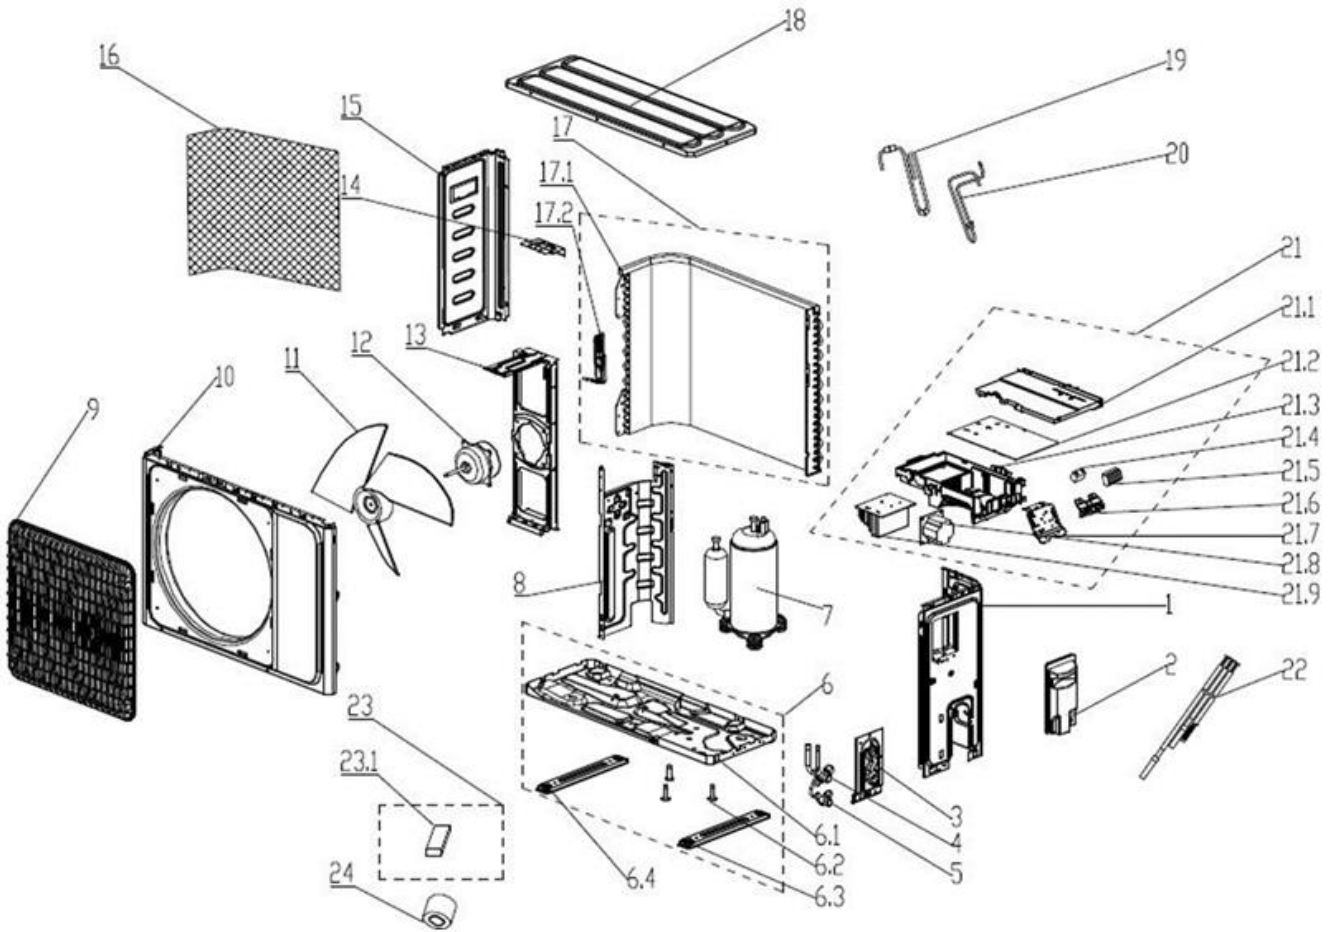

Model : ESV09CRR-B4E
PNC : 956004764 00

Ex. View Drawing
(Outdoor Unit)

999

Item	PNC	ELC	Brand	Model	Market
A	956004764	00	Electrolux	ESV09CRR-B4E	THE

Item	Part #	Description	
1	11321157000014	RIGHT SIDE BOARD	1
2	11320101000039	E-PARTS COVER	1
3	11321031000027	VALVE PLATE	1
4	11325042000030	STOP VALVE	1
5	11325042000015	STOP VALVE	1
6	11221502000548	CHASSIS ASSEMBLY	1
6.1	11321014000133	CHASSIS	1
6.2	14731005000042	BOLT	3
6.4	11321023000010	BASE FOOTING	2
7	11223003000384	COMPRESSOR	1
8	11321025000065	PARTITION BOARD	1
9	11320026000046	PANEL GRILLE	1
10	11321005000091	PANEL	1
11	11320009000049	AXIAL FLOW FAN	1
12	11230004000331	MOTOR	1
13	11321002000035	MOTOR SUPPORT	1
14	11321029000046	HANGING EAR	1
15	11321006000151	LEFT SIDE BOARD	1
16	11321022000260	REAR GRILLE	1
17	11224004001813	CONDENSER ASSEMBLY	1
17.1	11224006000486	CONDENSER ASSEMBLY	1
17.2	11225506001718	CAPILLARY ASSEMBLY	1
18	11321009000050	TOP COVER	1
19	11225504000972	SUCTION PIPE	1
20	11225505001076	DISCHARGE PIPE	1
21	11222004001029	MAIN CONTROLLER	1
21.1	11320058000076	CONTROL BOX COVER	1
21.2	11222031001137	MAIN CONTROL BOARD	1
21.3	11320057000092	CONTROL BOX	1
21.4	11330010000108	FAN MOTOR CAPACITOR	1
21.5	11330037000171	TERMINAL BOARD	1
21.7	11321015000052	E-PARTS BRACKET	1
21.9	11329031000053	HEAT RADIATOR	1
22	11329013000105	THERMAL SENSOR	1
23	11219005000203	ACCESSORY BAG	1
23.1	14618079000002	PUTTY	1
24	11320022000019	PLASTIC TIE	1
999	11329013000105	DISCHARGE TEMP SENSOR	1

ESV09CRR-B4E
PNC 956004764 00