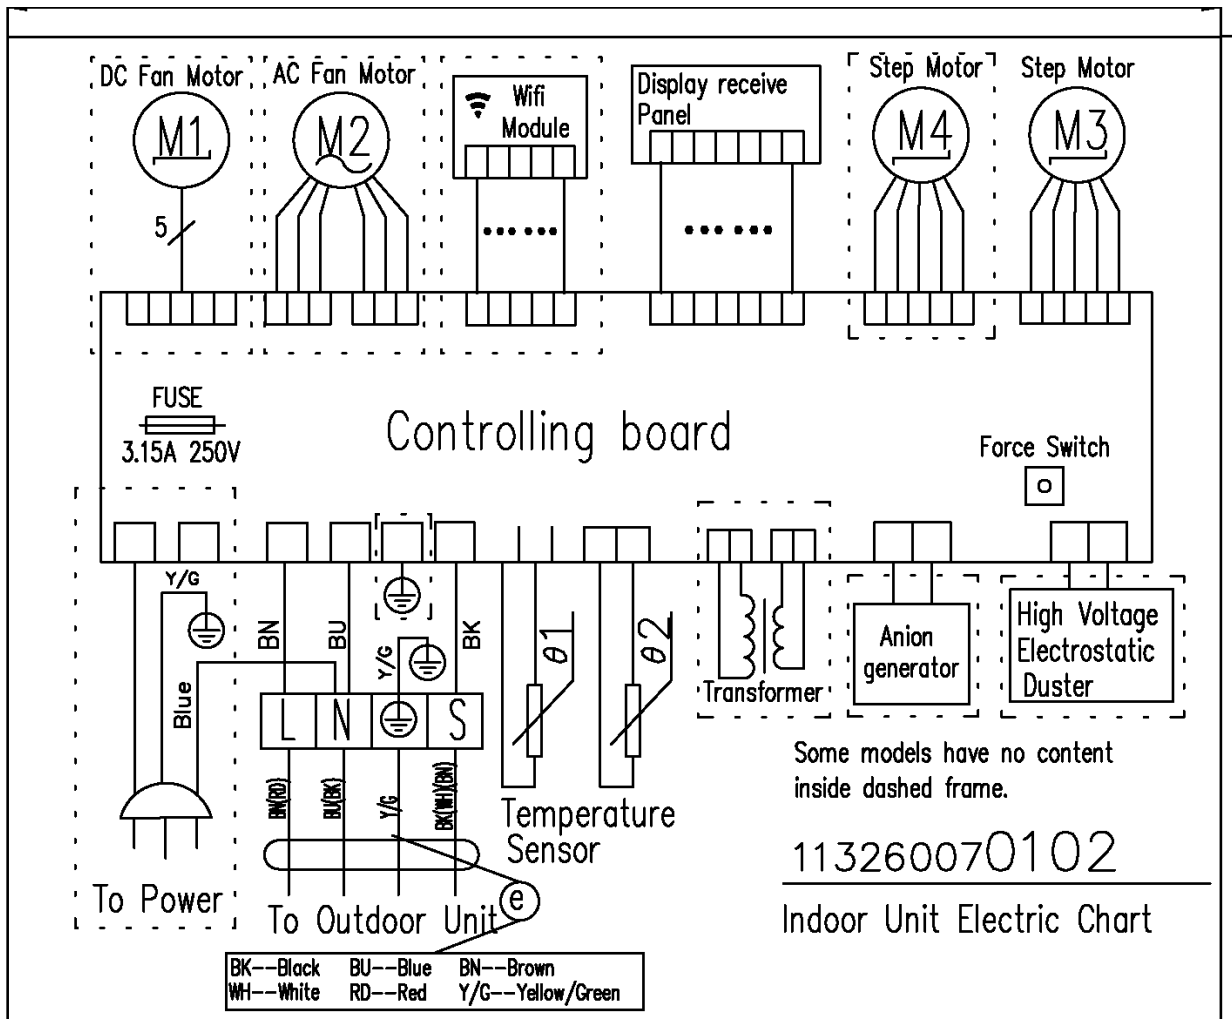

Item	PNC	ELC	Brand	Model	Market
A	956004764	00	Electrolux	ESV09CRR-B4E	THE

Item	Part #	Description	
1	11321157000014	RIGHT SIDE BOARD	1
2	11320101000039	E-PARTS COVER	1
3	11321031000027	VALVE PLATE	1
4	11325042000030	STOP VALVE	1
5	11325042000015	STOP VALVE	1
6	11221502000548	CHASSIS ASSEMBLY	1
6.1	11321014000133	CHASSIS	1
6.2	14731005000042	BOLT	3
6.4	11321023000010	BASE FOOTING	2
7	11223003000384	COMPRESSOR	1
8	11321025000065	PARTITION BOARD	1
9	11320026000046	PANEL GRILLE	1
10	11321005000091	PANEL	1
11	11320009000049	AXIAL FLOW FAN	1
12	11230004000331	MOTOR	1
13	11321002000035	MOTOR SUPPORT	1
14	11321029000046	HANGING EAR	1
15	11321006000151	LEFT SIDE BOARD	1
16	11321022000260	REAR GRILLE	1
17	11224004001813	CONDENSER ASSEMBLY	1
17.1	11224006000486	CONDENSER ASSEMBLY	1
17.2	11225506001718	CAPILLARY ASSEMBLY	1
18	11321009000050	TOP COVER	1
19	11225504000972	SUCTION PIPE	1
20	11225505001076	DISCHARGE PIPE	1
21	11222004001029	MAIN CONTROLLER	1
21.1	11320058000076	CONTROL BOX COVER	1
21.2	11222031001137	MAIN CONTROL BOARD	1
21.3	11320057000092	CONTROL BOX	1
21.4	11330010000108	FAN MOTOR CAPACITOR	1
21.5	11330037000171	TERMINAL BOARD	1
21.7	11321015000052	E-PARTS BRACKET	1
21.9	11329031000053	HEAT RADIATOR	1
22	11329013000105	THERMAL SENSOR	1
23	11219005000203	ACCESSORY BAG	1
23.1	14618079000002	PUTTY	1
24	11320022000019	PLASTIC TIE	1
999	11329013000105	DISCHARGE TEMP SENSOR	1

ESV09CRR-B4E
PNC 956004764 00

Model : ESV12CRS-B1I
PNC : 956004737 00

Ex. Wiring
(Indoor Unit)