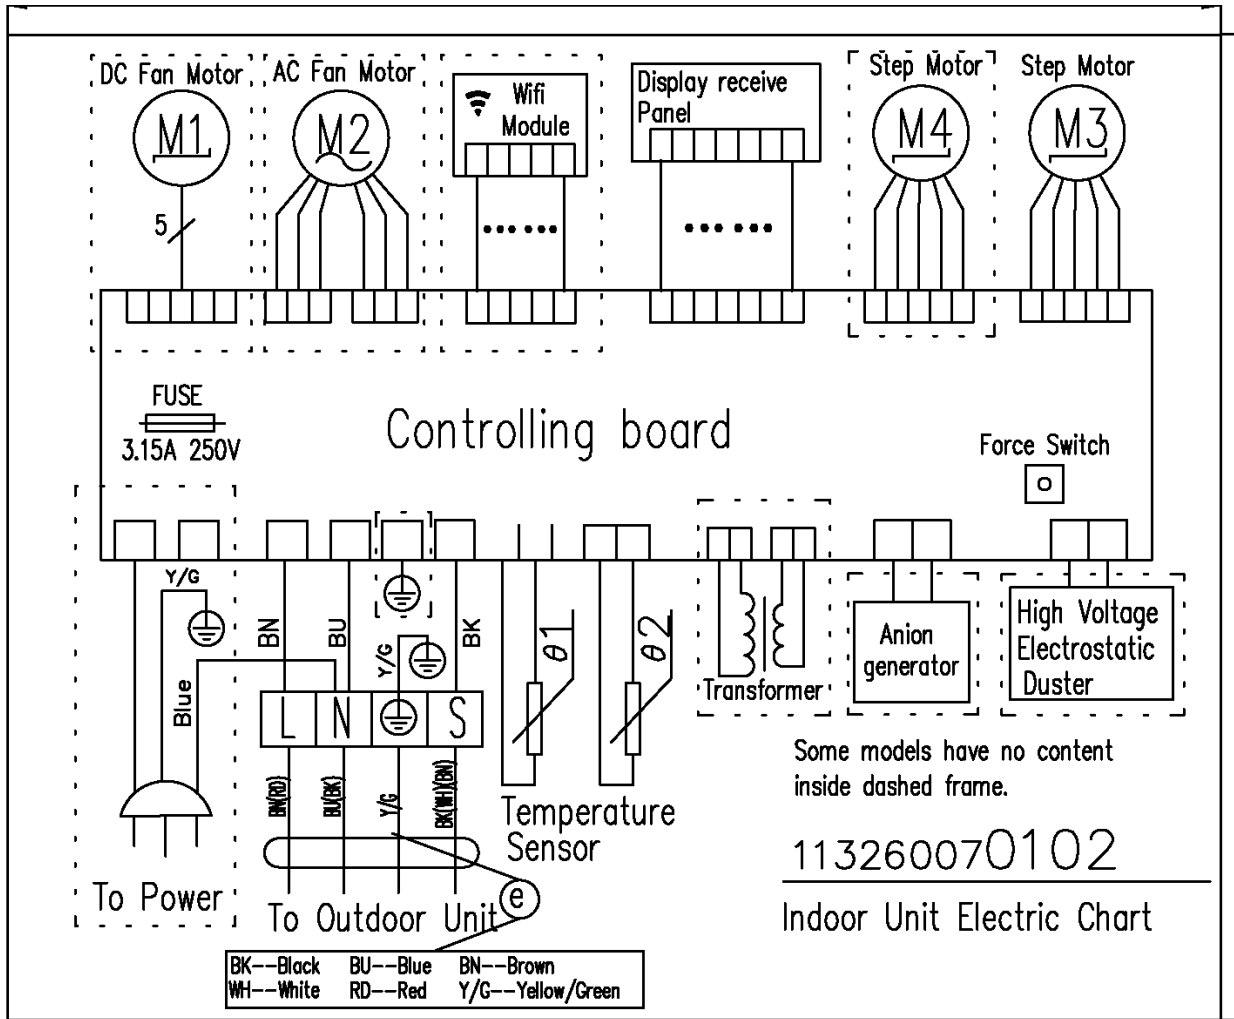

Item	PNC	ELC	Brand	Model	Market
A	956004758	00	Electrolux	ESV09CRT-A1E	THE

ESV09CRT-A1E
PNC 956004758
00

Item	Part #	Description	
1	11321007000304	RIGHT SIDE BOARD	1
2	11320101000033	E-PARTS COVER	1
3	11321031000027	VALVE PLATE	1
4	11325042000030	STOP VALVE	1
5	11325042000015	STOP VALVE	1
6	11221502000442	CHASSIS ASSEMBLY	1
6.1	11321014000144	CHASSIS	1
6.2	11321023000012	BASE FOOTING	2
6.4	14731005000064	BOLT	3
7	11223015000140	COMPRESSOR	1
8	11320026000046	PANEL GRILLE	1
9	11321005000104	PANEL	1
10	11320009000049	AXIAL FLOW FAN	1
11	11321006000108	LEFT SIDE BOARD	1
12	11230005000002	MOTOR	1
13	11321002000039	MOTOR SUPPORT	1
14	13224004001839	CONDENSER ASSEMBLY	1
14.1	13224006000427	CONDENSER ASSEMBLY	1
14.2	11225525000052	CAPILLARY ASSEMBLY	1
15	11321009000033	TOP COVER	1
16	11321022000220	REAR GRILLE	1
17	11225504000976	SUCTION PIPE ASSEMBLY	1
18	11325020001661	DISCHARGE PIPE ASSEMBLY	1
19	11321025000048	PARTITION BOARD	1
20	11222004001038	MAIN CONTROLLER 090D CRT	1
20.1	11320058000081	CONTROL BOX COVER	1
		MAIN CONTROL BOARD 090D	
20.2	11222031001146	CRT	1
20.3	11320057000101	CONTROL BOX	1
20.5	11330037000171	TERMINAL BOARD	1
20.6	11321015000068	E-PARTS BRACKET	1
21	11219005000203	ACCESSORY BAG	1
21.1	14618079000002	PUTTY	1
22	11320022000019	PLASTIC TIE	1
23	11329013000105	THERMAL SENSOR	1
24	11330034000023	REACTOR	1
25	11329013000105	DISCHARGE TEMP SENSOR	1

Model : ESV09CRT-A11
PNC : 956004734 00

Ex. Wiring
(Indoor Unit)