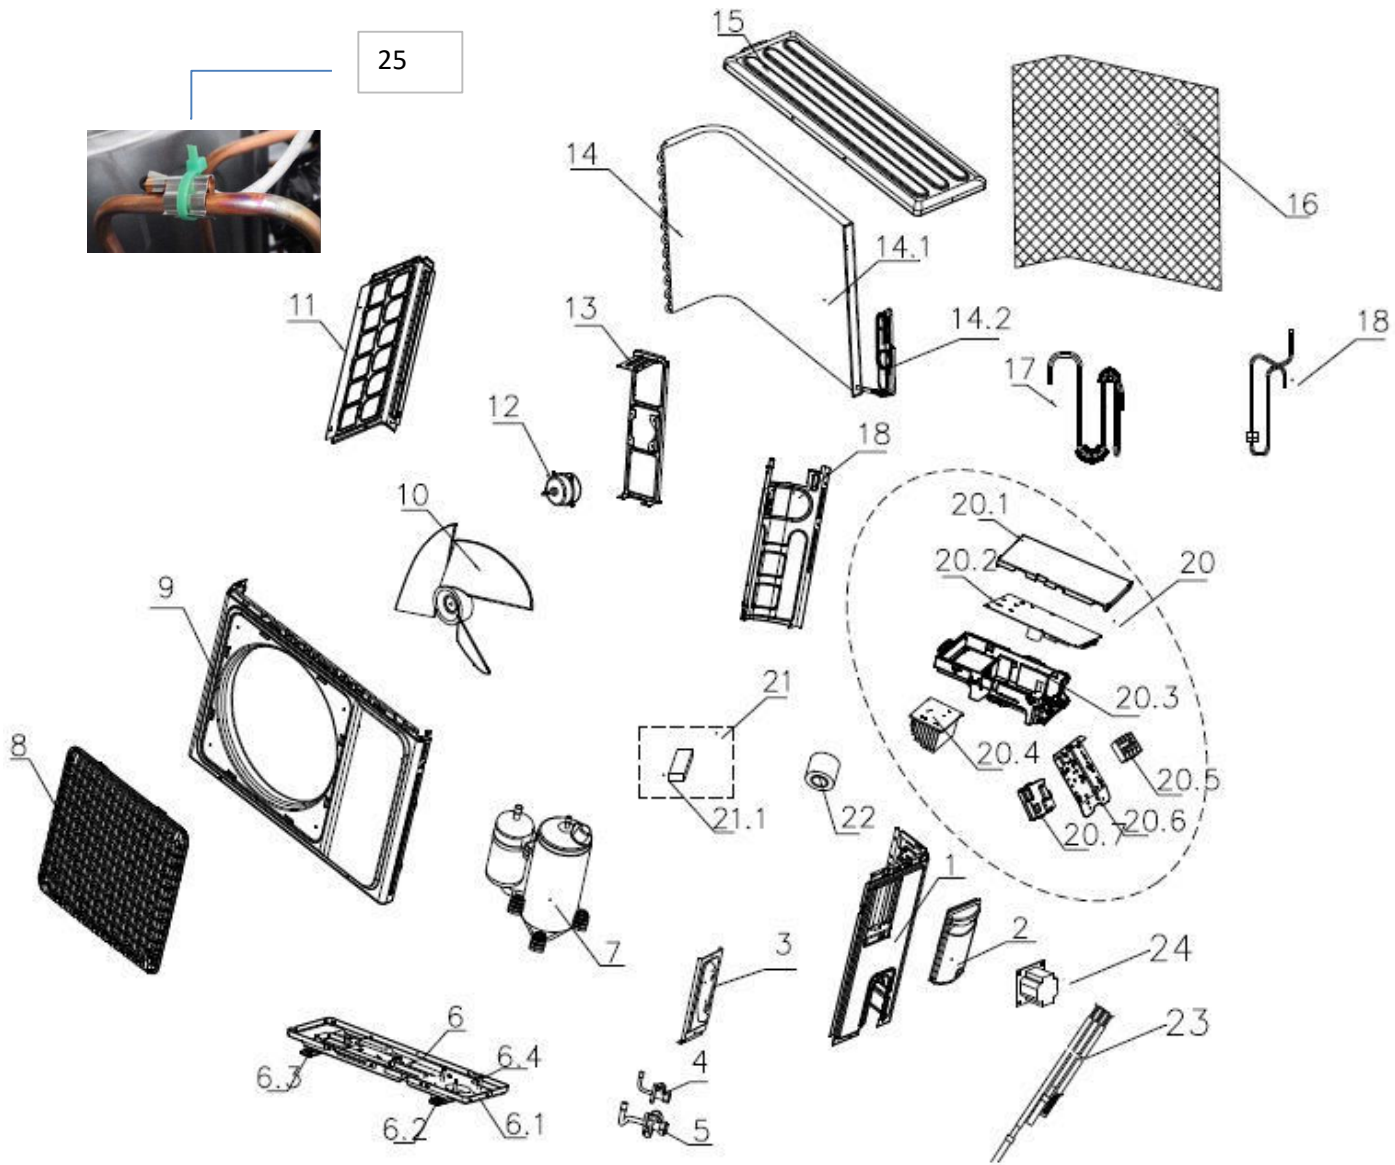

Model : ESV09CRT-A1E
PNC : 956004758 00

Ex. View Drawing
(Outdoor Unit)

Item	PNC	ELC	Brand	Model	Market
A	956004758	00	Electrolux	ESV09CRT-A1E	THE

ESV09CRT-A1E
PNC 956004758
00

Item	Part #	Description	
1	11321007000304	RIGHT SIDE BOARD	1
2	11320101000033	E-PARTS COVER	1
3	11321031000027	VALVE PLATE	1
4	11325042000030	STOP VALVE	1
5	11325042000015	STOP VALVE	1
6	11221502000442	CHASSIS ASSEMBLY	1
6.1	11321014000144	CHASSIS	1
6.2	11321023000012	BASE FOOTING	2
6.4	14731005000064	BOLT	3
7	11223015000140	COMPRESSOR	1
8	11320026000046	PANEL GRILLE	1
9	11321005000104	PANEL	1
10	11320009000049	AXIAL FLOW FAN	1
11	11321006000108	LEFT SIDE BOARD	1
12	11230005000002	MOTOR	1
13	11321002000039	MOTOR SUPPORT	1
14	13224004001839	CONDENSER ASSEMBLY	1
14.1	13224006000427	CONDENSER ASSEMBLY	1
14.2	11225525000052	CAPILLARY ASSEMBLY	1
15	11321009000033	TOP COVER	1
16	11321022000220	REAR GRILLE	1
17	11225504000976	SUCTION PIPE ASSEMBLY	1
18	11325020001661	DISCHARGE PIPE ASSEMBLY	1
19	11321025000048	PARTITION BOARD	1
20	11222004001038	MAIN CONTROLLER 090D CRT	1
20.1	11320058000081	CONTROL BOX COVER	1
		MAIN CONTROL BOARD 090D	
20.2	11222031001146	CRT	1
20.3	11320057000101	CONTROL BOX	1
20.5	11330037000171	TERMINAL BOARD	1
20.6	11321015000068	E-PARTS BRACKET	1
21	11219005000203	ACCESSORY BAG	1
21.1	14618079000002	PUTTY	1
22	11320022000019	PLASTIC TIE	1
23	11329013000105	THERMAL SENSOR	1
24	11330034000023	REACTOR	1
25	11329013000105	DISCHARGE TEMP SENSOR	1