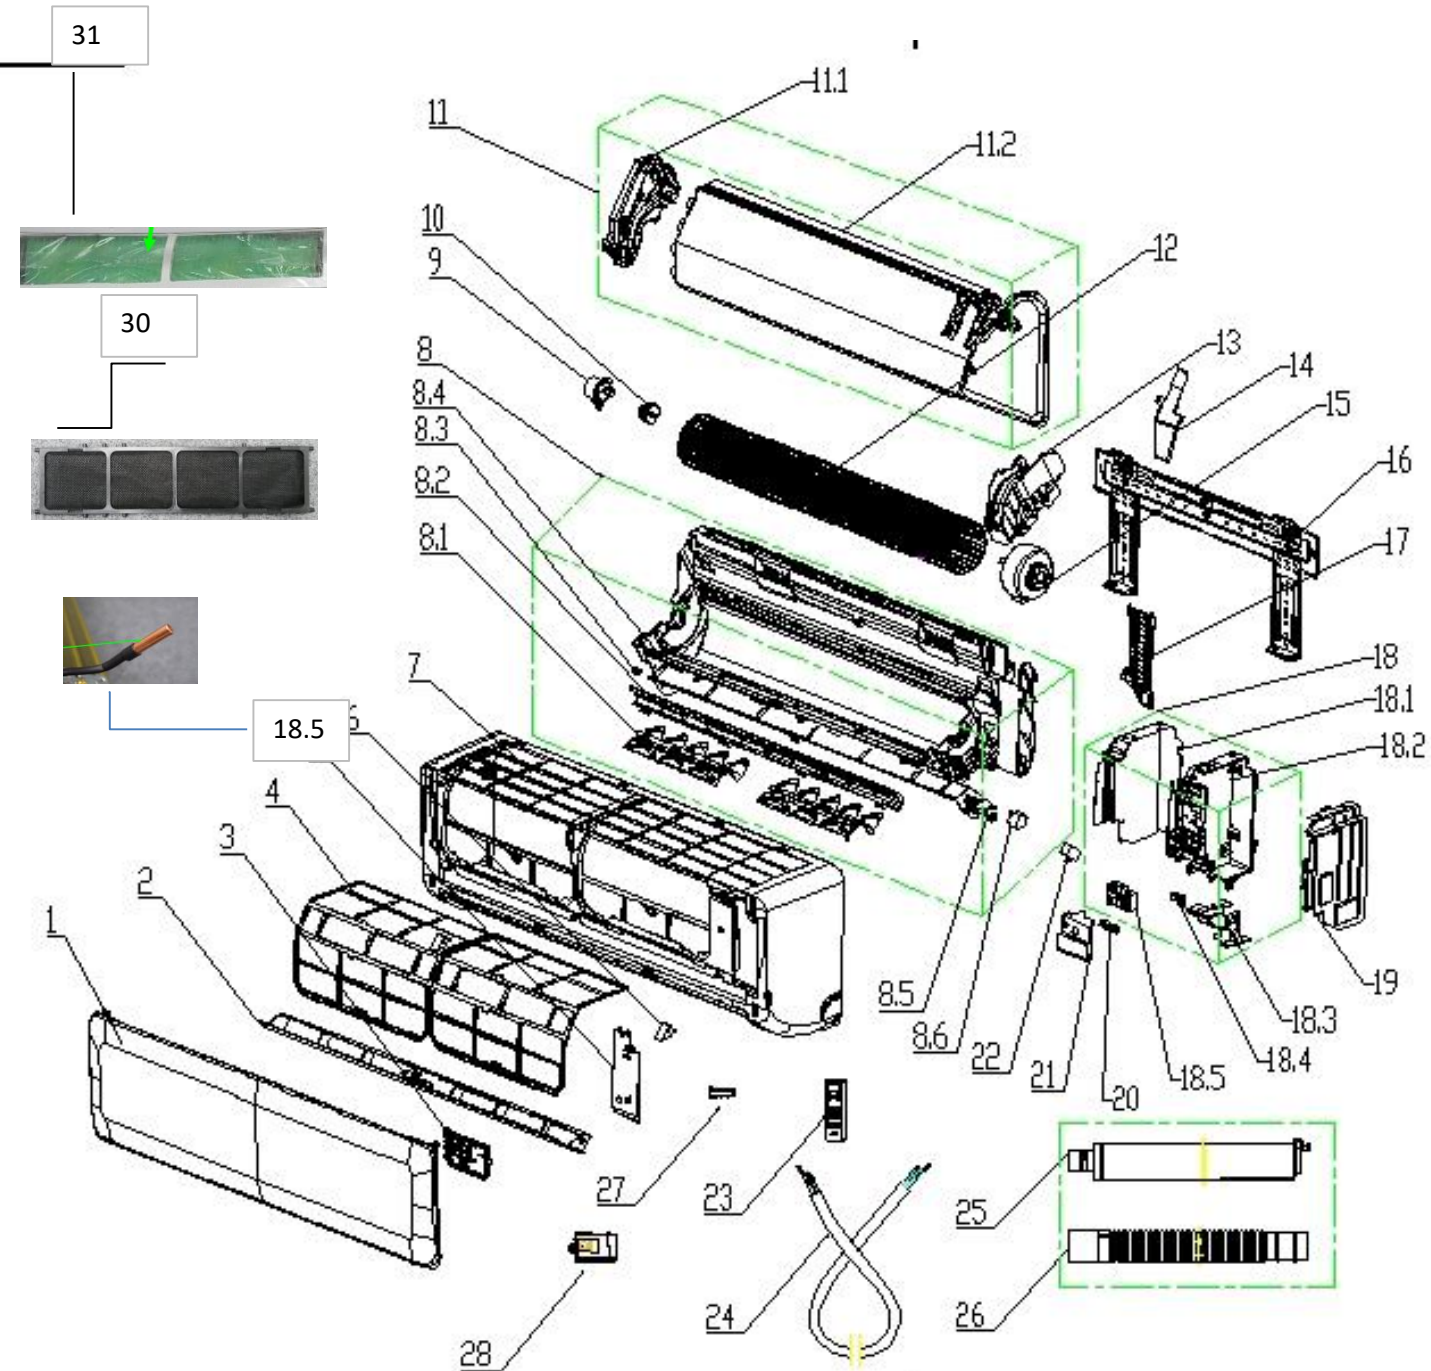

Ex. View Drawing
(Indoor Unit)

Item	PNC	ELC	Brand	Model	Market
A	956004734	00	Electrolux	ESV09CRT-A1I	THE

Pos.	Part No.	Description	ESV09CRT-A1I PNC 956004734 00
1	13220598000794	PANEL	1
2	11320005000382	AIR LOUVER ASSEMBLY	1
3	11222014000650	DISPLAY BOARD	1
4	11220508000143	HEALTHY ANTI-BACTERIAL FILTER	2
5	11320076000063	MEDIUM FRAME WIRING COVER	1
6	11320096000105	SCREW COVER	2
7	11320002000306	MEDIUM FRAME	1
8	11220500000166	CHASSIS ASSEMBLY	1
8.1	11320017000118	SWING BLADE	2
8.2	11320135000016	AIR LOUVER	1
8.3	11320079000010	SHAFT SLEEVE	1
8.4	11320001000217	CHASSIS	1
8.5	11320079000013	STEP MOTOR SHAFT SLEEVE	1
8.6	11230002000058	STEP MOTOR	1
9	11320062000028	BEARING FIXED CHASSIS	1
10	11220551000003	BEARING ASSEMBLY	1
11	13224003001686	EVAPORATOR ASSEMBLY	1
11.1	11320015000113	EVAPORATOR LS CARRIAGE	1
11.2	11224009000200	EVAPORATOR ASSEMBLY	1
11.2	11224009000199	EVAPORATOR ASSEMBLY	1
12	11220513000068	CROSS FLOW FAN	1
13	11320052000032	MOTOR COVER	1
14	11320065000028	BREAKWATER	1
15	11230005000035	INDOOR FAN MOTOR	1
16	11321003000041	MOUNTING PLATE ASSEMBLY	1
17	11320084000015	PIPE CLAMP	1
18	13222002002614	MAIN CONTROLLER 09 12ID CRT	1
18.1	11321012000006	CONTROL BOX SHEET-METAL B	1
18.2	11320057000089	CONTROLLER BOX	1
18.4	11320049000007	POWER WIRE CLAMP	1
18.5	11330037000020	TERMINAL BOARD	1
19	11321012000005	CONTROLLER BOX SHEET-METAL A	1
20	11320010000037	POWER WIRE CABLE CLAMP	1
21	11321012000007	CONTROLLER BOX SHEET-METAL C	1
23	11222001000869	REMOTE CONTROLLER	1
25	11220506000009	WATER OUTLET ASSEMBLY	1
26	11320020000008	DRAINING PIPE	1
27	11333003000009	DRAIN PLUG	1
28	11320025000036	ACTIVE CARBON FILTER	1
29	11320025000037	VC FILTER	1
999	11329013000103	INTEGRATED TEMP SENSOR	1