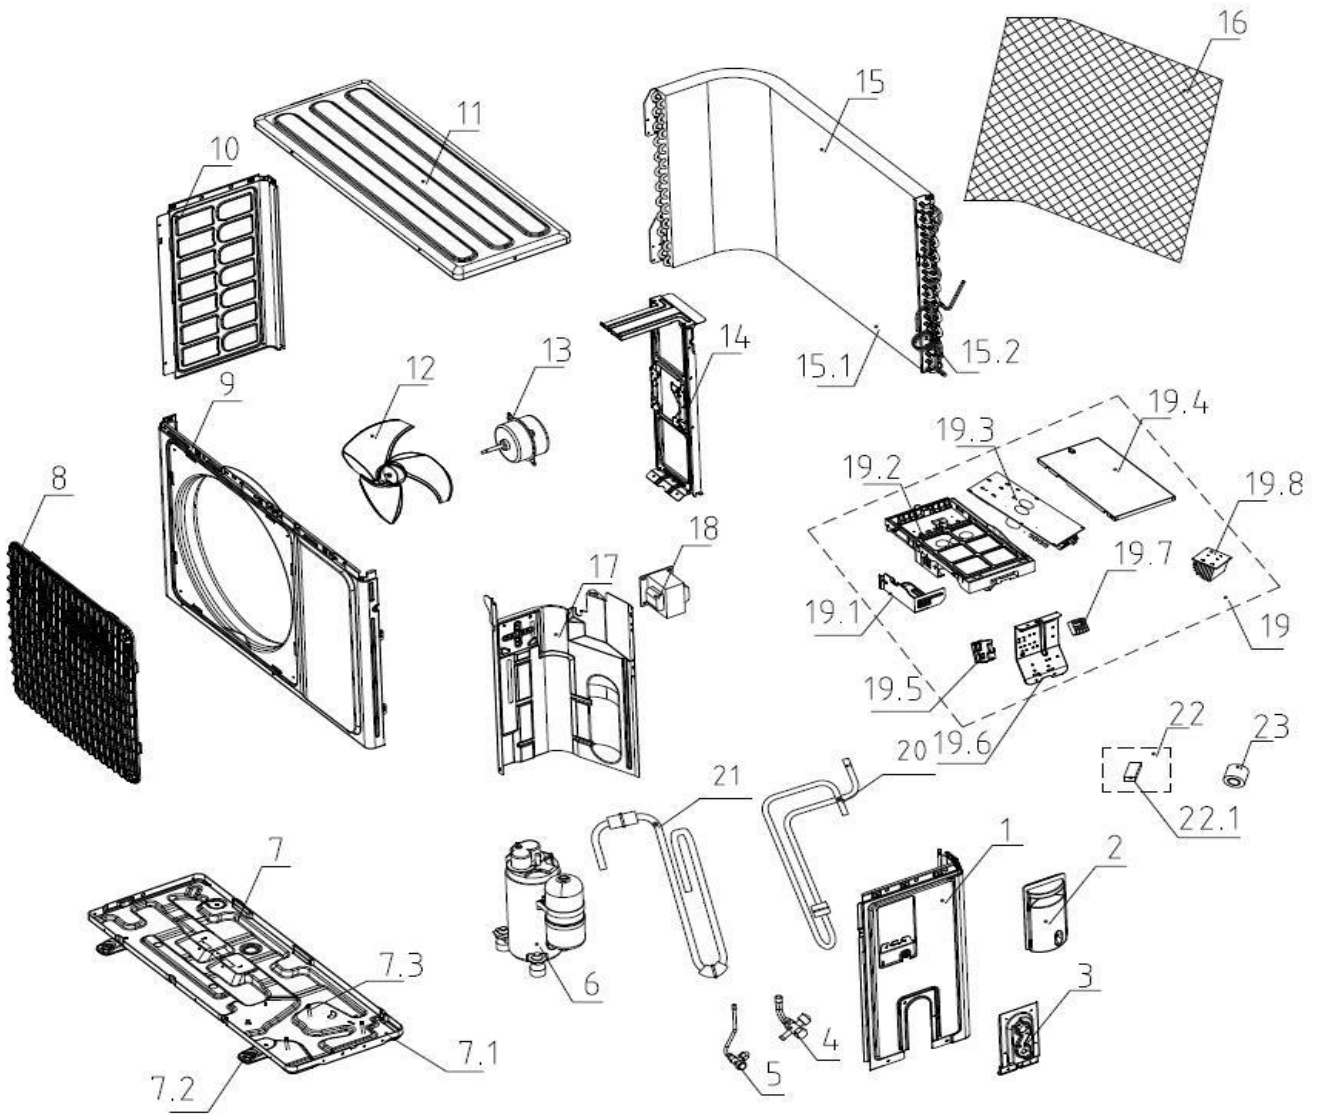

Model : ESV12CRU-A1E
PNC : 956004756 00

Ex. View Drawing
(Outdoor Unit)

Item	PNC	ELC	Brand	Model	Market
A	956004756	00	ELECTROLUX	ESV12CRU-A1E	THE

Pos.	Part #	Description	ESV12CRR-A1E PNC 956004756 00
1	11321007000306	RIGHT SIDE PANEL	1
2	11320101000033	E-PARTS COVER	1
3	11321031000027	VALVE PLATE	1
4	11325042000030	STOP VALVE	1
5	11225517000006	STOP VALVE	1
6	11223015000140	COMPRESSOR ASSEMBLY	1
7	11221502000440	CHASSIS ASSEMBLY	1
7.1	11321014000145	CHASSIS	1
7.2	11321023000019	BASE FOOTING	2
7.3	14731005000064	BOLT	3
8	11320026000062	PANEL GRILLE	1
9	11321005000107	PANEL	1
10	11321006000113	LEFT SIDE BOARD	1
11	11321009000057	TOP COVER	1
12	11320009000063	AXIAL FLOW FAN	1
13	11230005000012	MOTOR	1
14	11321002000040	MOTOR SUPPORT	1
15	13224004002159	CONDENSER ASSEMBLY	1
15.1	11225526000016	CONDENSER ASSEMBLY	1
16	11321022000222	REAR GRILLE	1
17	11321025000059	PARTITION BOARD	1
18	11330034000008	REACTOR	1
19	11222004001031	MAIN CONTROLLER 12OD CRU	1
19.2	11320057000101	CONTROL BOX	1
19.3	11222031001139	MAIN CONTROL BOARD 12OD CRU	1
19.4	11320058000081	CONTROL BOX COVER	1
19.6	11321015000071	E-PARTS BRACKET	1
19.7	11330037000171	TERMINAL BOARD	1
19.8	11329031000054	HEAT RADIATOR	1
19.8	11329031000031	HEAT RADIATOR	1
20	11325020001765	DISCHARGE PIPE ASSEMBLY	1
21	11225504000975	SUCTION PIPE ASSEMBLY	1
22	11219005000203	ACCESSORY BAG	1
22.1	14618079000002	PUTTY	1
23	11320022000019	PLASTIC TIE	1
24	11329013000105	INTEGRATED TEMPERATURE SENSOR	1