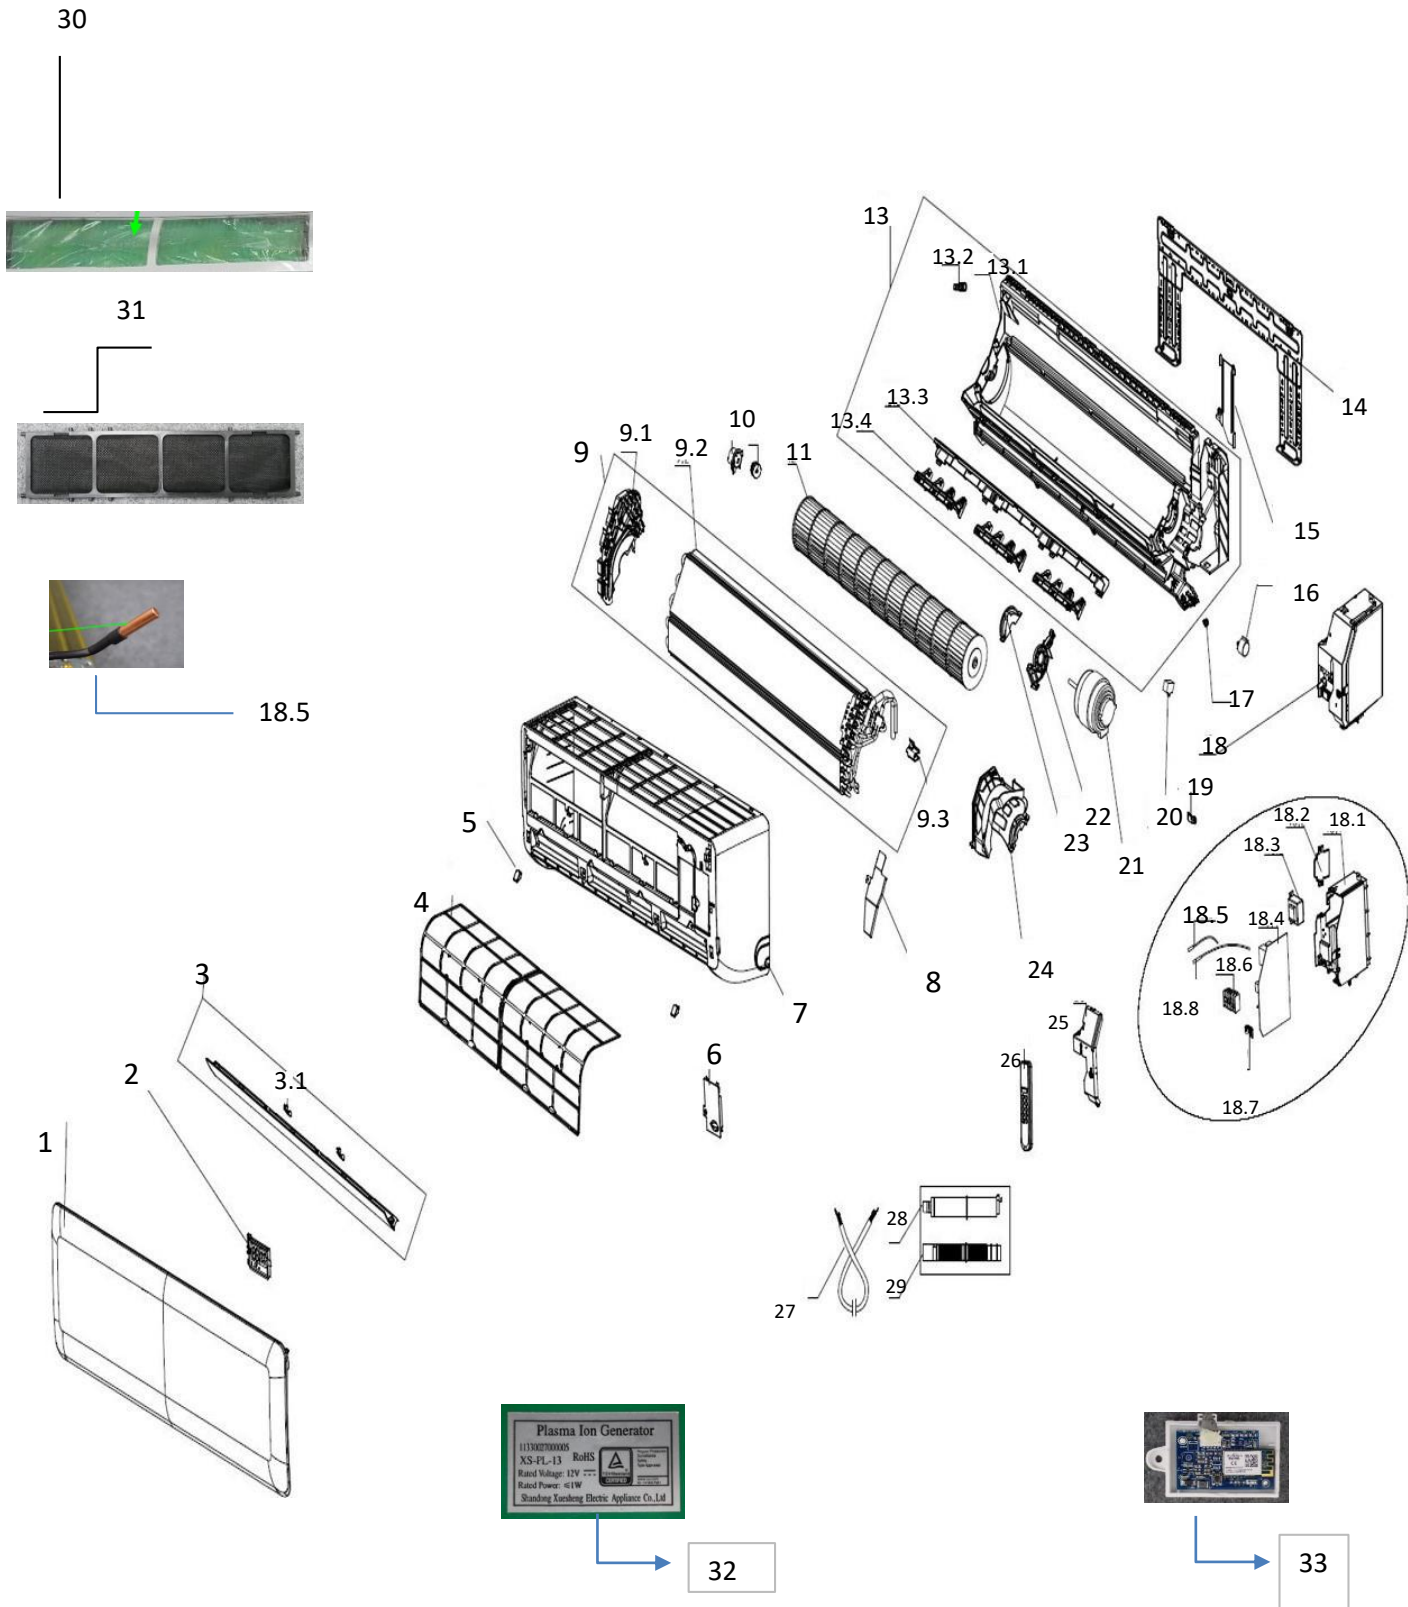

Ex. View Drawing
 (Indoor Unit)

Item	PNC	ELC	Brand	Model	Market
A	956004732	00	ELECTROLUX	ESV12CRU-A1I	THE

Pos.	Part #	Description	
1	13220598001106	PANEL	1
2	11320030000075	DISPLAY BOARD	1
3	11320005000378	AIR LOUVER	1
3.1	11320080000007	AIR LOUVER	2
4	11220508000181	FILTER	2
5	11320096000104	SCREW COVER	2
6	11320076000057	MEDIUM FRAME WIRING COVER	1
7	11320002000302	MEDIUM FRAME	1
8	11320065000020	BREAKWATER	1
9	13224003001368	EVAPORATOR ASSEMBLY	1
9.1	11320015000122	EVAPORATOR LEFT SIDE CARRIAGE	1
9.2	11224009000221	EVAPORATOR ASSEMBLY	1
9.2	11224009000252	EVAPORATOR ASSEMBLY	1
10	11320062000026	BEARING FIXED CHASSIS	1
11	11220551000003	BEARING ASSEMBLY	1
12	11220513000058	CROSS FLOW FAN	1
13	11220500000240	CHASSIS ASSEMBLY	1
13.1	11320001000191	CHASSIS	1
13.2	11333003000009	WATER STOPPER PLUG	1
13.3	11230002000088	VERTICAL STEP MOTOR	1
14	11321003000040	MOUNTING PLATE ASSEMBLY	1
15	11320084000015	PIPE CLAMP	1
16	11230002000069	AIR LOUVER STEP MOTOR	1
17	11320079000016	STEP MOTOR SHAFT SLEEVE	1
18	13222002002624	MAIN CONTROLLER CRU	1
18.1	11320057000066	CONTROL BOX	1
18.4	13222009004971	MAIN CONTROL BOARD CRU	1
18.5	11329013000103	INTEGRATED TEMPERATURE SENSOR	1
18.6	11330037000020	TERMINAL BOARD	1
18.8	11329013000103	TEMPERATURE SENSOR	1
19	11320010000045	POWER WIRE CABLE CLAMP	1
21	11230005000045	IDU FAN MOTOR	1
23	11320087000031	MOTOR COVER(IN)	1
23	11320087000030	MOTOR COVER(IN)	1
24	11320052000034	MOTOR COVER	1
25	11320058000055	CONTROL BOX COVER	1
26	11222001000869	REMOTE CONTROLLER	1
28	11220506000009	WATER OUTLET ASSEMBLY	1
29	11320020000008	DRAINING PIPE	1
30	11320023000006	SILVER ION FILTER	1
31	11320025000036	ACTIVE CARBON FILTER	1
32	11330027000005	COLD PLASMA	1
33	11222062000029	WIFI BOX	1