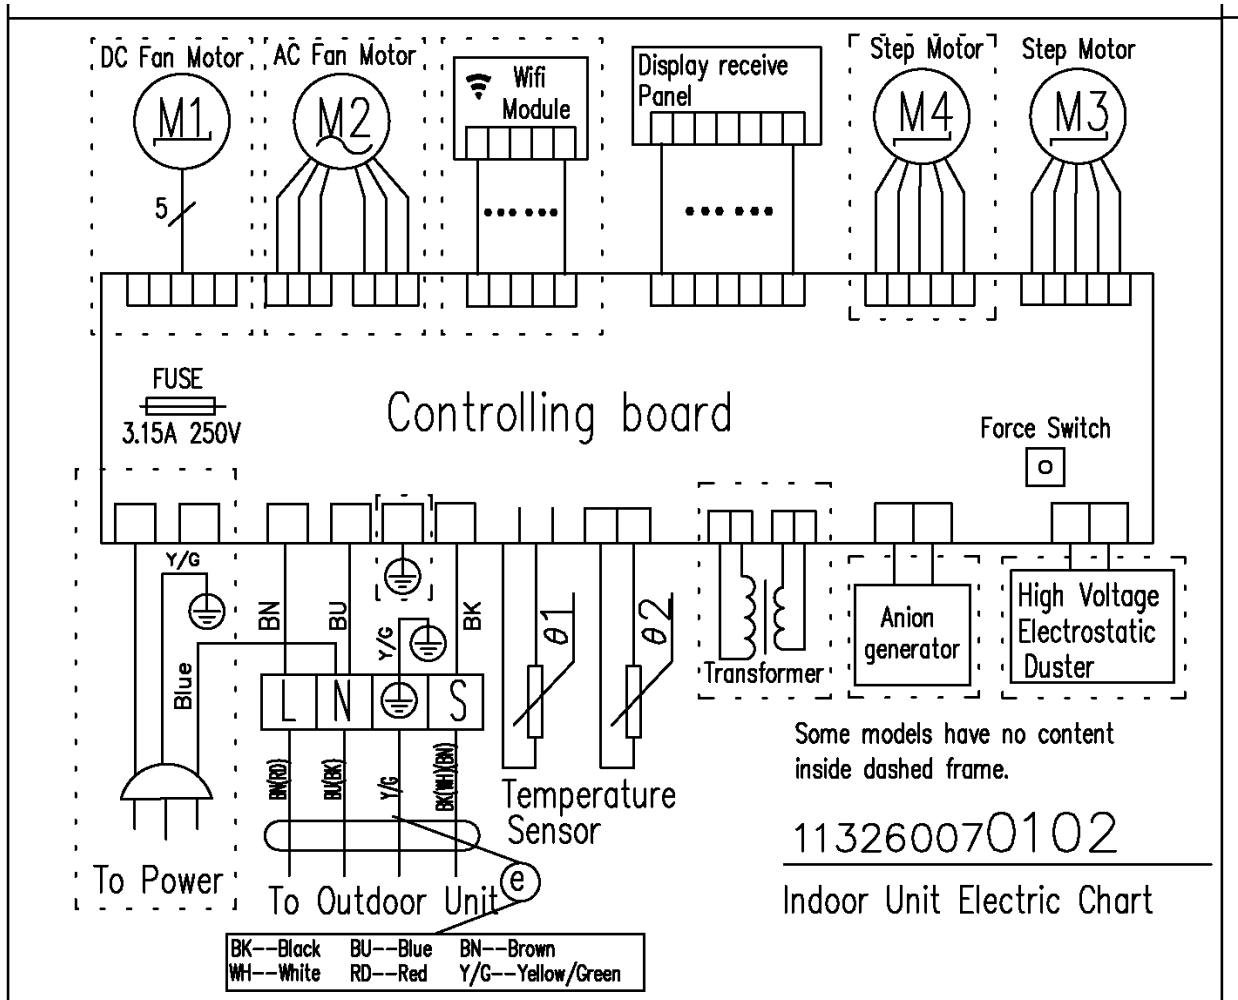

ESV12CRU-A1I
PNC 956004732 00

Model : ESV12CRU-A1E
PNC : 956004756 00

Ex. View Drawing
(Outdoor Unit)

Item	PNC	ELC	Brand	Model	Market
A	956004756	00	ELECTROLUX	ESV12CRU-A1E	THE

Pos.	Part #	Description	ESV12CRR-A1E PNC 956004756 00
1	11321007000306	RIGHT SIDE PANEL	1
2	11320101000033	E-PARTS COVER	1
3	11321031000027	VALVE PLATE	1
4	11325042000030	STOP VALVE	1
5	11225517000006	STOP VALVE	1
6	11223015000140	COMPRESSOR ASSEMBLY	1
7	11221502000440	CHASSIS ASSEMBLY	1
7.1	11321014000145	CHASSIS	1
7.2	11321023000019	BASE FOOTING	2
7.3	14731005000064	BOLT	3
8	11320026000062	PANEL GRILLE	1
9	11321005000107	PANEL	1
10	11321006000113	LEFT SIDE BOARD	1
11	11321009000057	TOP COVER	1
12	11320009000063	AXIAL FLOW FAN	1
13	11230005000012	MOTOR	1
14	11321002000040	MOTOR SUPPORT	1
15	13224004002159	CONDENSER ASSEMBLY	1
15.1	11225526000016	CONDENSER ASSEMBLY	1
16	11321022000222	REAR GRILLE	1
17	11321025000059	PARTITION BOARD	1
18	11330034000008	REACTOR	1
19	11222004001031	MAIN CONTROLLER 12OD CRU	1
19.2	11320057000101	CONTROL BOX	1
19.3	11222031001139	MAIN CONTROL BOARD 12OD CRU	1
19.4	11320058000081	CONTROL BOX COVER	1
19.6	11321015000071	E-PARTS BRACKET	1
19.7	11330037000171	TERMINAL BOARD	1
19.8	11329031000054	HEAT RADIATOR	1
19.8	11329031000031	HEAT RADIATOR	1
20	11325020001765	DISCHARGE PIPE ASSEMBLY	1
21	11225504000975	SUCTION PIPE ASSEMBLY	1
22	11219005000203	ACCESSORY BAG	1
22.1	14618079000002	PUTTY	1
23	11320022000019	PLASTIC TIE	1
24	11329013000105	INTEGRATED TEMPERATURE SENSOR	1

Model : ESV12CRU-A1I
 PNC : 956004732 00

Ex. Wiring
 (Indoor Unit)

Model : ESV12CRU-A1E
PNC : 956004756 00

Ex. Wiring
(Outdoor Unit)