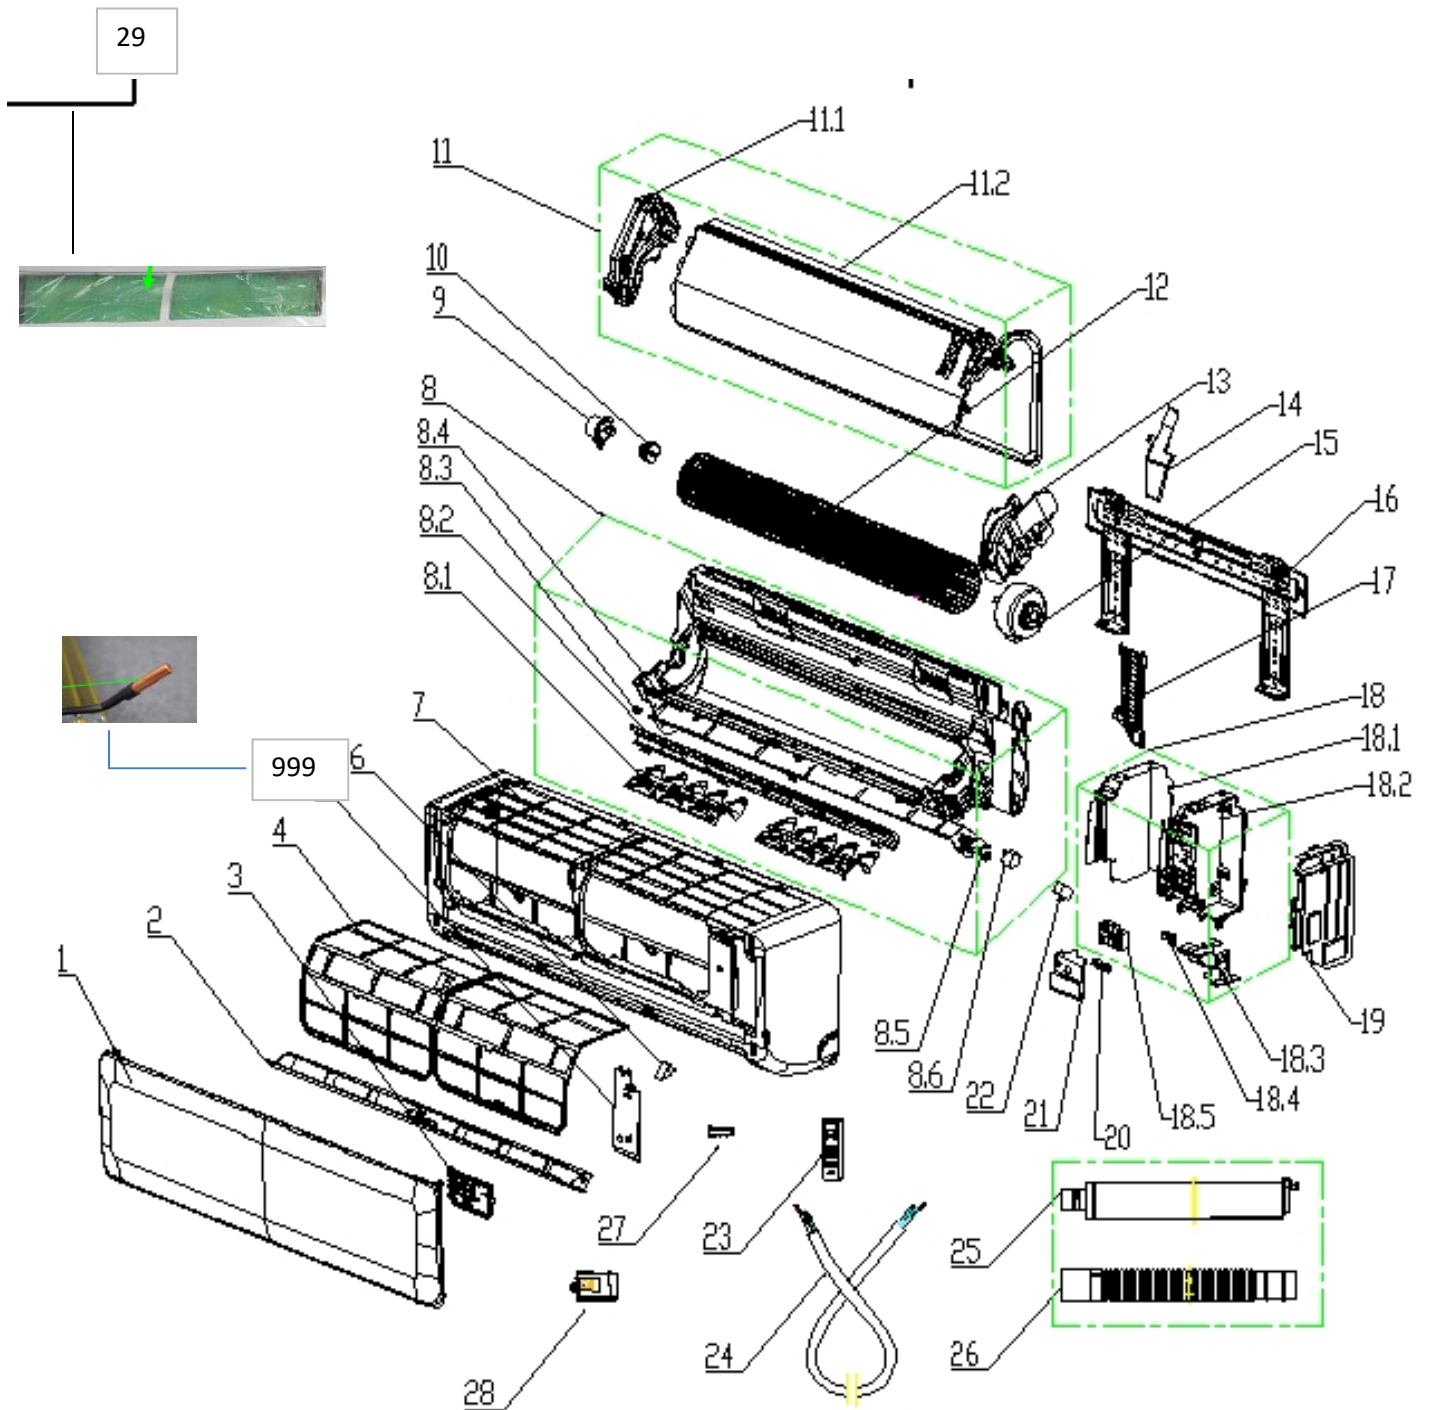

Model : ESV12CRS-B1I
PNC : 956004737 00

Ex. View Drawing
(Indoor Unit)

Item	PNC	ELC	Brand	Model	Market
A	956004737	00	Electrolux	ESV12CRS-B1I	THE

Item	Part #	Description	ESV12CRS-B1I PNC956004737 00
1	13220598001023	PANEL	1
2	11320005000382	AIR LOUVER ASSEMBLY	1
3	11222014000661	DISPLAY BOARD	1
4	11220508000143	HEALTHY ANTI-BACTERIAL FILTER	2
5	11320076000063	MEDIUM FRAME WIRING COVER	1
6	11320096000105	SCREW COVER	2
7	11320002000306	MEDIUM FRAME	1
8	11220500000166	CHASSIS ASSEMBLY	1
8.1	11320017000118	SWING BLADE	2
8.2	11320135000016	AIR LOUVER	1
8.3	11320079000010	SHAFT SLEEVE	1
8.4	11320001000217	CHASSIS	1
8.5	11320079000013	STEP MOTOR SHAFT SLEEVE	1
8.6	11230002000058	STEP MOTOR	1
9	11320062000028	BEARING FIXED CHASSIS	1
10	11220551000003	BEARING ASSEMBLY	1
11	11224003000577	EVAPORATOR ASSEMBLY	1
11.1	11320015000113	EVAPORATOR LEFT SIDE CARRIAGE	1
11.2	11224009000200	EVAPORATOR ASSEMBLY	1
11.2	11224009000199	EVAPORATOR ASSEMBLY	1
12	11220513000068	CROSS FLOW FAN	1
13	11320052000032	MOTOR COVER	1
14	11320065000028	BREAKWATER	1
15	11230005000035	INDOOR FAN MOTOR	1
16	11321003000041	MOUNTING PLATE ASSEMBLY	1
17	11320084000015	PIPE CLAMP	1
18	13222002002614	MAIN CONTROLLER 09 12ID CRT	1
18.1	11321012000006	CONTROLLER BOX SHEET-METAL B	1
18.2	11320057000089	CONTROLLER BOX	1
18.4	11320049000007	POWER WIRE CLAMP	1
18.5	11330037000020	TERMINAL BOARD	1
19	11321012000005	CONTROLLER BOX SHEET-METAL A	1
20	11320010000037	POWER WIRE CABLE CLAMP	1
21	11321012000007	CONTROLLER BOX SHEET-METAL C	1
23	11222001000869	REMOTE CONTROLLER	1
25	11220506000009	WATER OUTLET ASSEMBLY	1
26	11320020000008	DRAINING PIPE	1
27	11333003000009	PLUG	1
29	11320025000037	VC FILTER	1
999	11329013000103	INTEGRATED TEMPERATURE SENSOR	1