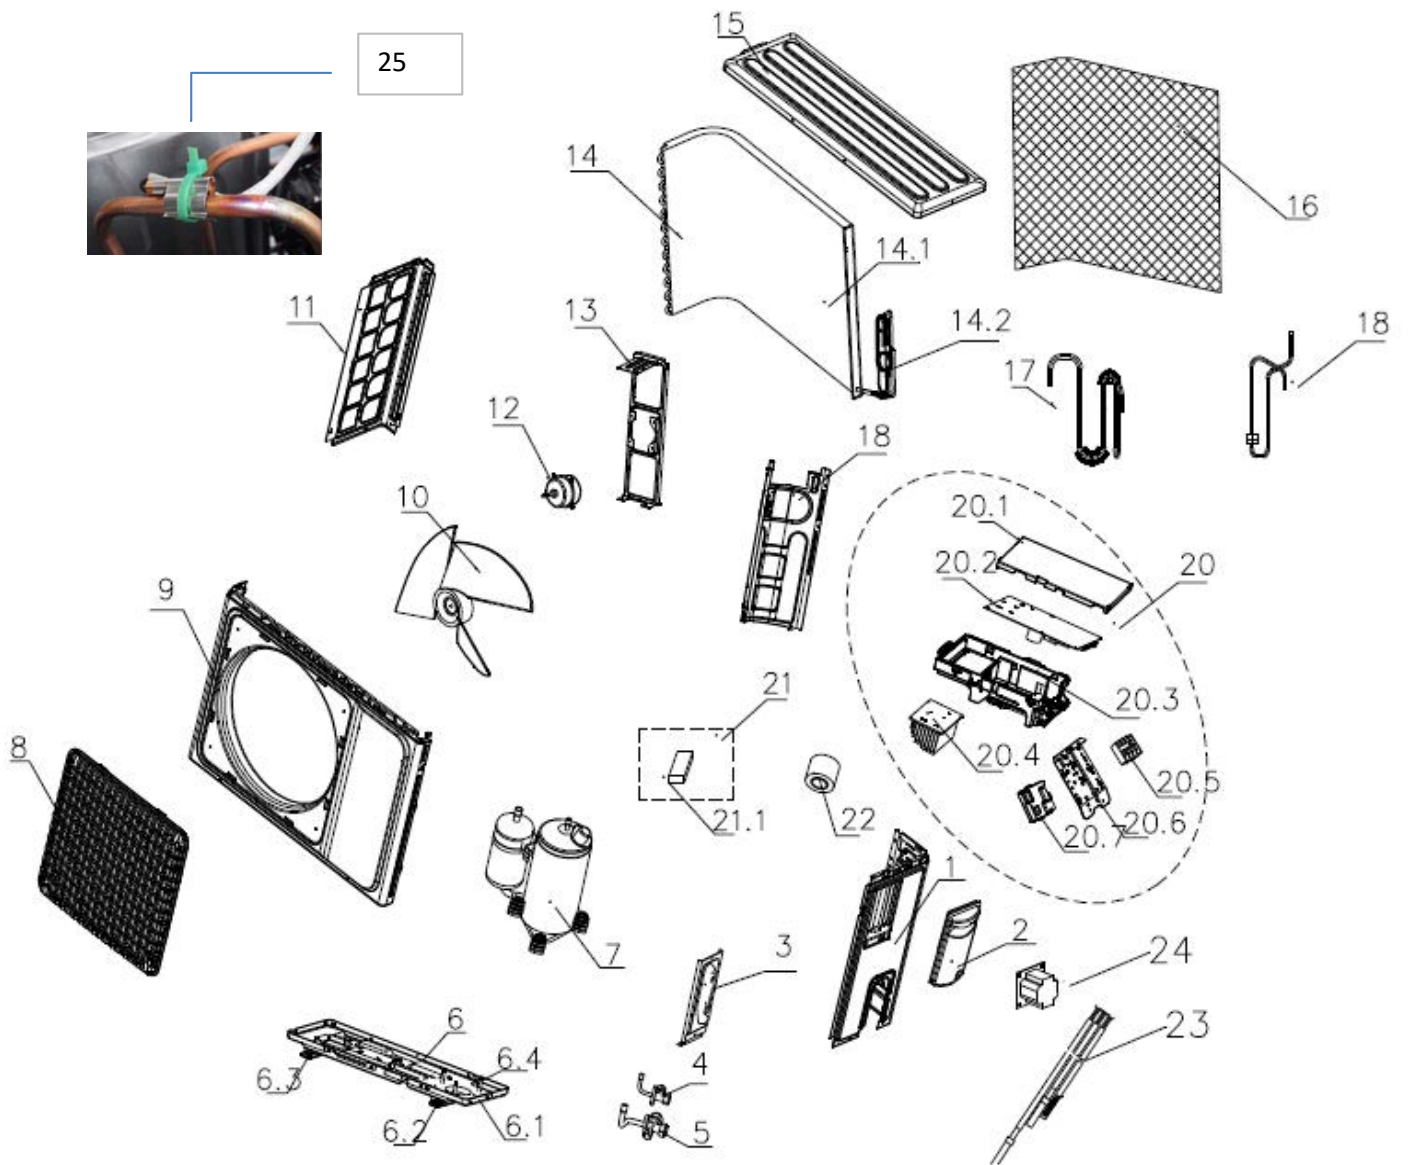

Model : ESV12CRS-B1E
PNC : 956004761 00

Ex. View Drawing
(Outdoor Unit)

Item	PNC	ELC	Brand	Model	Market
A	956004761	00	Electrolux	ESV12CRS-B1E	THE

Item	Part #	Description	
1	11321007000304	RIGHT SIDE BOARD	1
2	11320101000033	E-PARTS COVER	1
3	11321031000027	VALVE PLATE	1
4	11325042000030	STOP VALVE	1
5	11225517000006	STOP VALVE	1
6	11221502000442	CHASSIS ASSEMBLY	1
6.1	11321014000144	CHASSIS	1
6.2	11321023000012	BASE FOOTING	2
6.4	14731005000064	BOLT	3
7	11223015000140	COMPRESSOR	1
8	11320026000046	PANEL GRILLE	1
9	11321005000104	PANEL	1
10	11320009000049	AXIAL FLOW FAN	1
11	11321006000108	LEFT SIDE BOARD	1
12	11230005000002	MOTOR	1
13	11321002000039	MOTOR SUPPORT	1
14	11224004001559	CONDENSER ASSEMBLY	1
14.1	11224006000427	CONDENSER ASSEMBLY	1
14.2	11225506001812	CAPILLARY ASSEMBLY	1
15	11321009000033	TOP COVER	1
16	11321022000220	REAR GRILL	1
17	11225504000976	SUCTION PIPE ASSEMBLY	1
18	11225505000881	DISCHARGE PIPE ASSEMBLY	1
19	11321025000048	PARTITION BOARD	1
20	11222004001030	MAIN CONTROLLER	1
20.1	11320058000081	CONTROL BOX COVER	1
20.2	11222031001138	MAIN CONTROL BOARD	1
20.3	11320057000101	CONTROL BOX	1
20.5	11330037000171	TERMINAL BOARD	1
20.6	11321015000068	E-PARTS BRACKET	1
21	11219005000203	ACCESSORY BAG	1
21.1	14618079000002	PUTTY	1
22	11320022000019	PLASTIC TIE	1
23	11329013000105	THERMAL SENSOR	1
24	11330034000008	REACTOR	1
999	11329013000105	DISCHARGE TEMP SENSOR	1

ESV12CRS-B1E
PNC 956004761 00