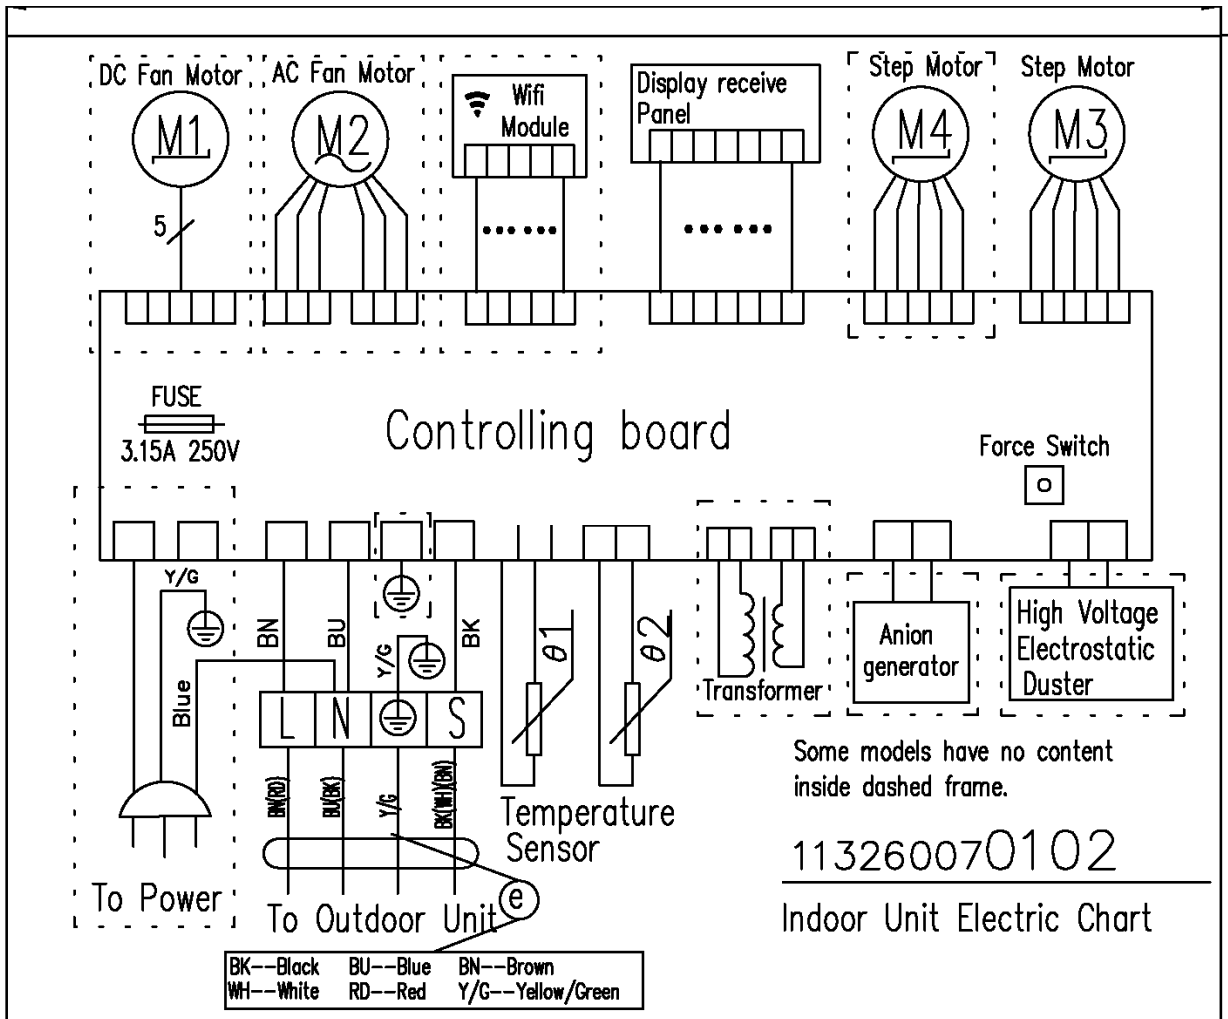

Item	PNC	ELC	Brand	Model	Market
A	956004761	00	Electrolux	ESV12CRS-B1E	THE

Item	Part #	Description	
1	11321007000304	RIGHT SIDE BOARD	1
2	11320101000033	E-PARTS COVER	1
3	11321031000027	VALVE PLATE	1
4	11325042000030	STOP VALVE	1
5	11225517000006	STOP VALVE	1
6	11221502000442	CHASSIS ASSEMBLY	1
6.1	11321014000144	CHASSIS	1
6.2	11321023000012	BASE FOOTING	2
6.4	14731005000064	BOLT	3
7	11223015000140	COMPRESSOR	1
8	11320026000046	PANEL GRILLE	1
9	11321005000104	PANEL	1
10	11320009000049	AXIAL FLOW FAN	1
11	11321006000108	LEFT SIDE BOARD	1
12	11230005000002	MOTOR	1
13	11321002000039	MOTOR SUPPORT	1
14	11224004001559	CONDENSER ASSEMBLY	1
14.1	11224006000427	CONDENSER ASSEMBLY	1
14.2	11225506001812	CAPILLARY ASSEMBLY	1
15	11321009000033	TOP COVER	1
16	11321022000220	REAR GRILL	1
17	11225504000976	SUCTION PIPE ASSEMBLY	1
18	11225505000881	DISCHARGE PIPE ASSEMBLY	1
19	11321025000048	PARTITION BOARD	1
20	11222004001030	MAIN CONTROLLER	1
20.1	11320058000081	CONTROL BOX COVER	1
20.2	11222031001138	MAIN CONTROL BOARD	1
20.3	11320057000101	CONTROL BOX	1
20.5	11330037000171	TERMINAL BOARD	1
20.6	11321015000068	E-PARTS BRACKET	1
21	11219005000203	ACCESSORY BAG	1
21.1	14618079000002	PUTTY	1
22	11320022000019	PLASTIC TIE	1
23	11329013000105	THERMAL SENSOR	1
24	11330034000008	REACTOR	1
999	11329013000105	DISCHARGE TEMP SENSOR	1

ESV12CRS-B1E
PNC 956004761 00

Model : ESV12CRS-B1I
PNC : 956004737 00

Ex. Wiring
(Indoor Unit)