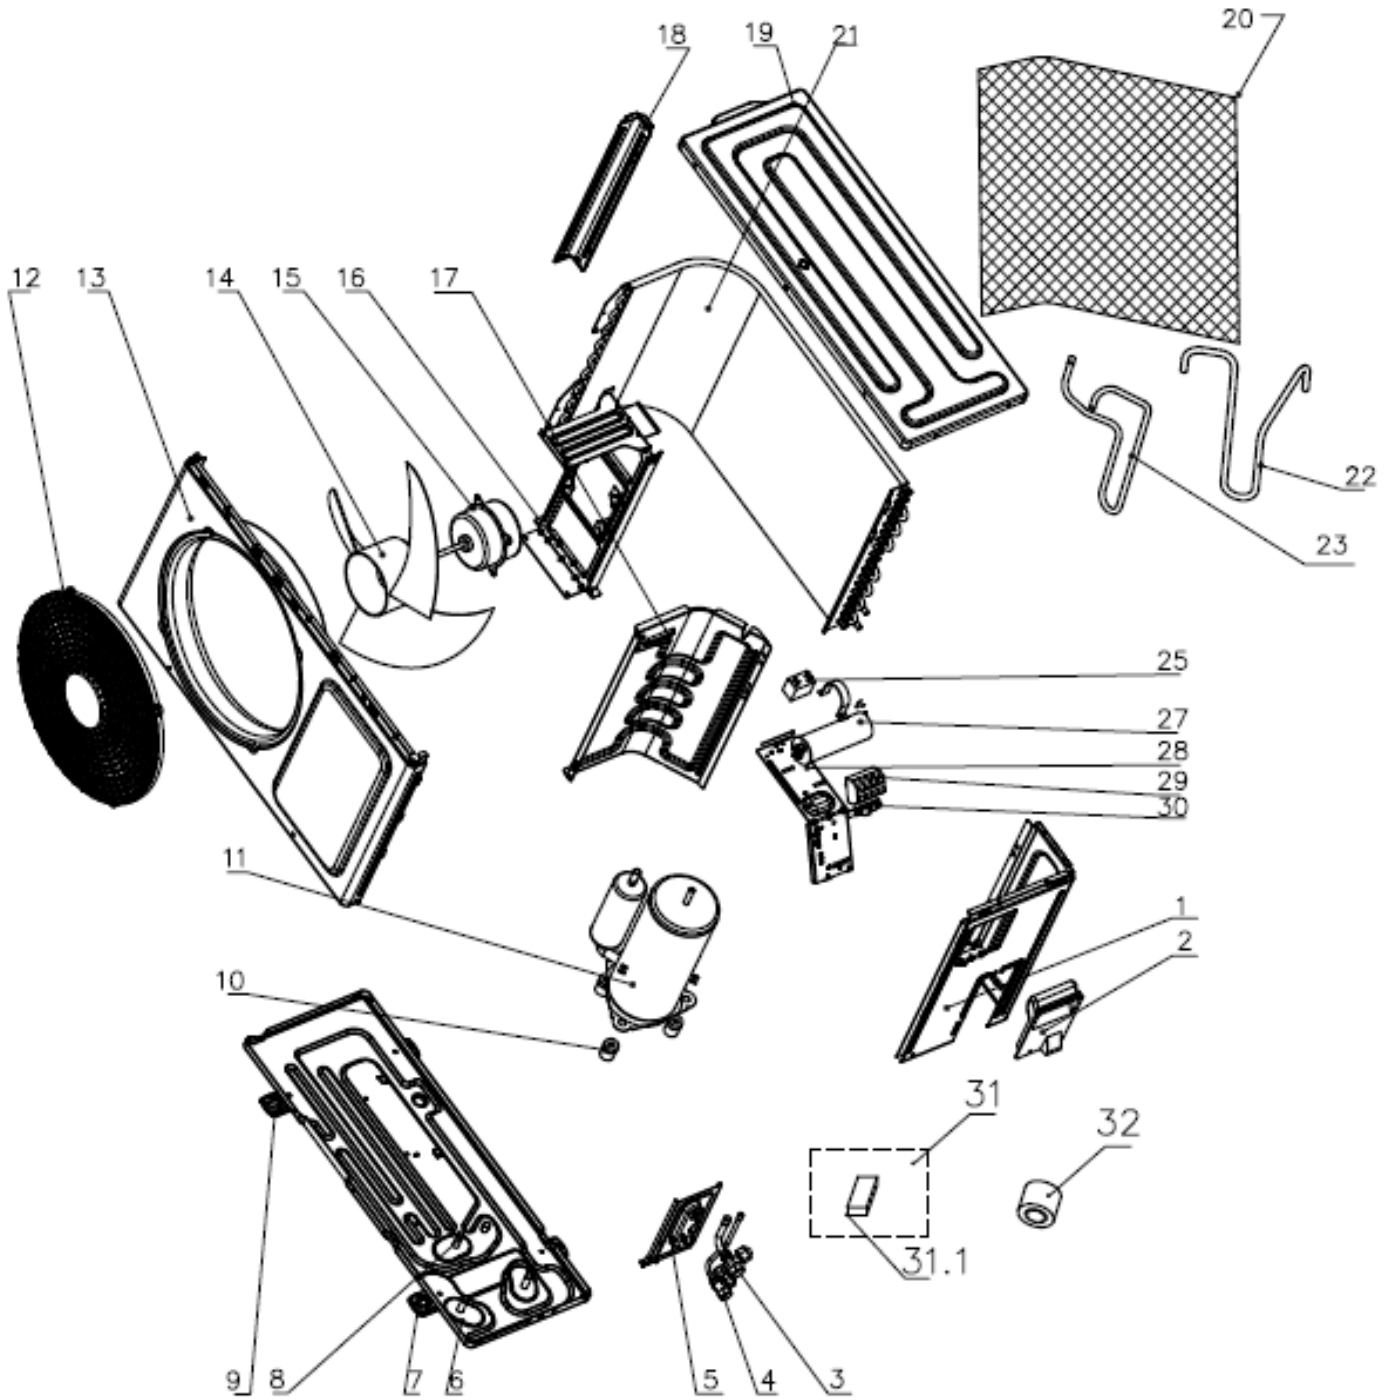

Model : ESM05CRR-C1E
PNC : 956004681 00

Ex. View Drawing
(Outdoor Unit)

Pos.	Part No.	Description	
1	11321007000225	right side panle	1
2	11320068000020	E-parts cover	1
3	11325042000015	stop valve	1
4	11325042000030	stop valve	1
5	11321031000001	valve plate	1
6	11321014000021	chassis	1
7	11321024000002	The right foot of chassis	1
8	14731005000042	compressor footing bolt	3
9	11321023000002	The left foot of chassis	1
10	14731005000042	shock absorption cushion	3
11	11223003000370	compressor assembly	1
12	11320026000054	panle grille	1
13	11321005000095	panle	1
14	11320009000059	axial flow fan	1
15	11230004000394	motor	1
16	11321002000006	motor support	1
17	11321025000012	partition board	1
18	11321017000013	left side support plate	1
19	11321009000002	top cover	1
20	11332009000041	back card board	1
21	11224004001716	condensor assembly	1
22	11225504000907	suction pipe assembly	1
23	11225505001022	discharge pipe assembly	1
25	11330010000116	fan motor capacitor	1
27	11330009000099	compressor capacitor	1
28	11321015000032	E-parts bracket	1
29	11330037000127	terminal board	1
30	11320010000015	cable clamp	1
31	11219005000203	accessory bag	1
31.1	14618079000002	putty	1
32	11320022000016	plastic tape	1