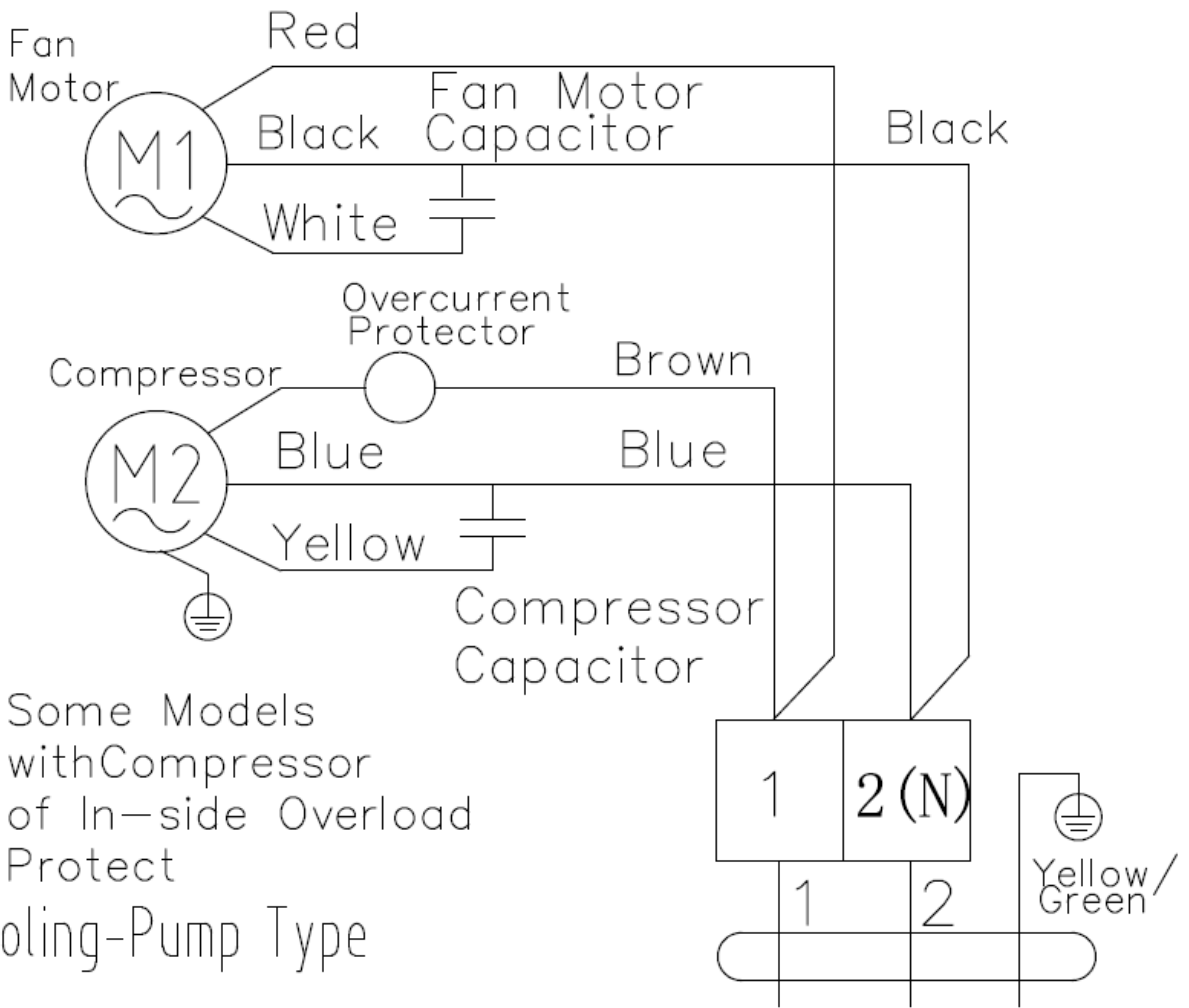

Model : ESM05CRR-C1E
PNC : 956004681 00

Ex. Wiring
(Outdoor Unit)

Outdoor Unit Electric Chart

To Indoor Unit