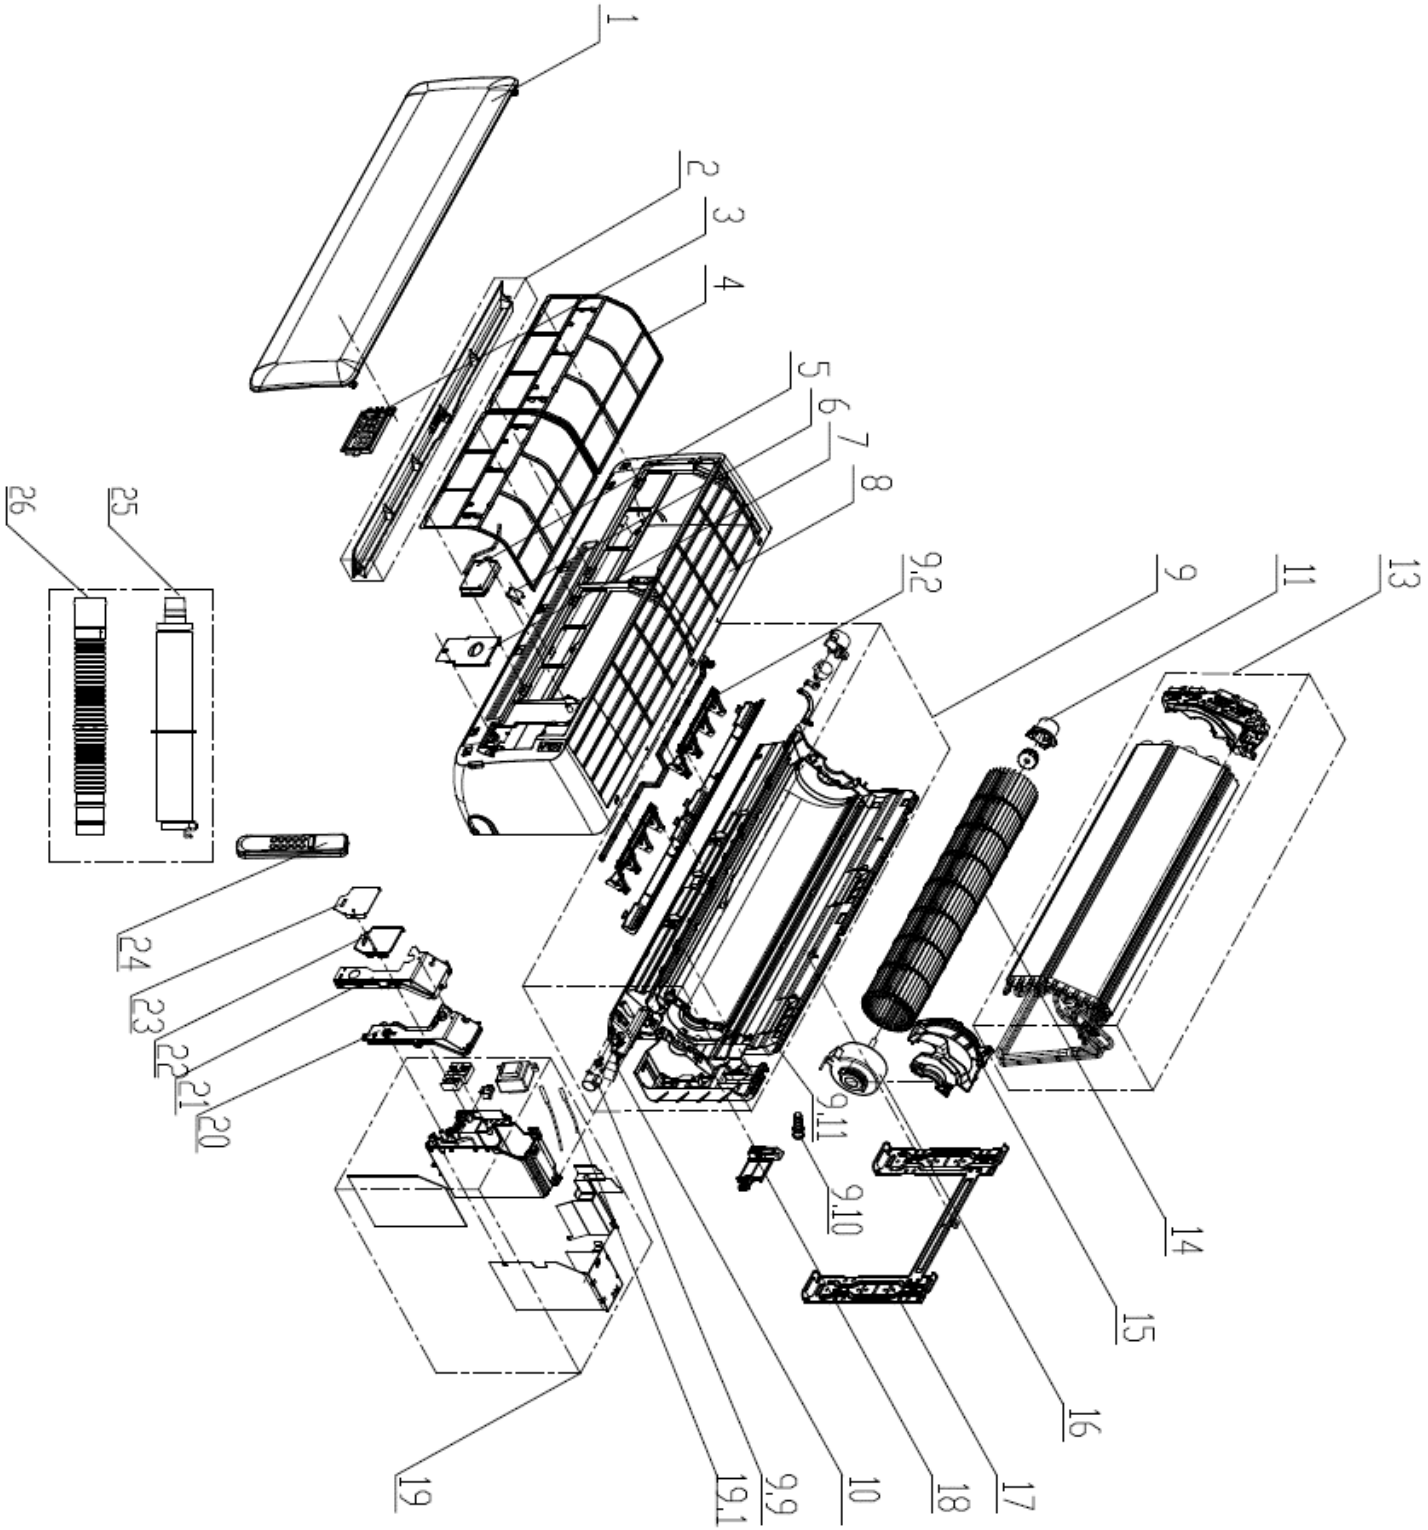

Electrolux

SPARE PARTS LIST

Split RAC
(Cool only, Heat & Cool)
4150

Item	PNC	ELC	Brand	Model	Market
A	956004679	00	Electrolux	ESM05CRR-C1	IDH
A	956004680	00	Electrolux	ESM05CRR-C1I	IDH
A	956004681	00	Electrolux	ESM05CRR-C1E	IDH

SAFETY WARNING

Always turn off and unplug the machine before detaching any parts.

When servicing machines, do not remove ANY detachable parts while the machine is powered. The reason is internal faults may cause shorts to components that are normally at low voltage presenting a shock hazard.

Ex. View Drawing
(Indoor Unit)

Pos.	Part No.	Description	
1	13220502007709	panel	1
2	11320005000381	air louver (Horizontal)	1
3	11222014000650	display board	1
4	11220508000139	filter	2
6	11320096000104	Screw cover	1
7	11320076000084	medium frame wiring cover	1
8	13220501000594	medium frame	1
9	11220500000214	chassis assembly	1
9.2	11320017000124	left-right swing blade	2
9.9	11230002000086	air louver step motor	1
9.10	11333003000009	stoppie	1
9.11	11320001000241	chassis	1
11	11320062000028	bearing fixed chassis	1
13	13224003001596	Evaporator assembly	1
14	11220551000003	cross flow fan	1
15	11320052000044	motor cover	1
16	11230003000168	IDU fan motor	1
17	11221500000034	mounting plate assembly	1
18	11320084000013	pipe clamp	1
19	13222002000661	Main controller	1
19.1	11329013000103	temperature sensor	1
20	11320058000067	control box cover	1
21	11321020000035	controller box metal plate	1
22	11320111000005	guard of electric control box	1
23	11321020000036	cover of electric control box	1
24	11222001000856	Remote controller	1
25	11220506000002	water outlet assembly	1
26	11320020000008	drain pipe	1