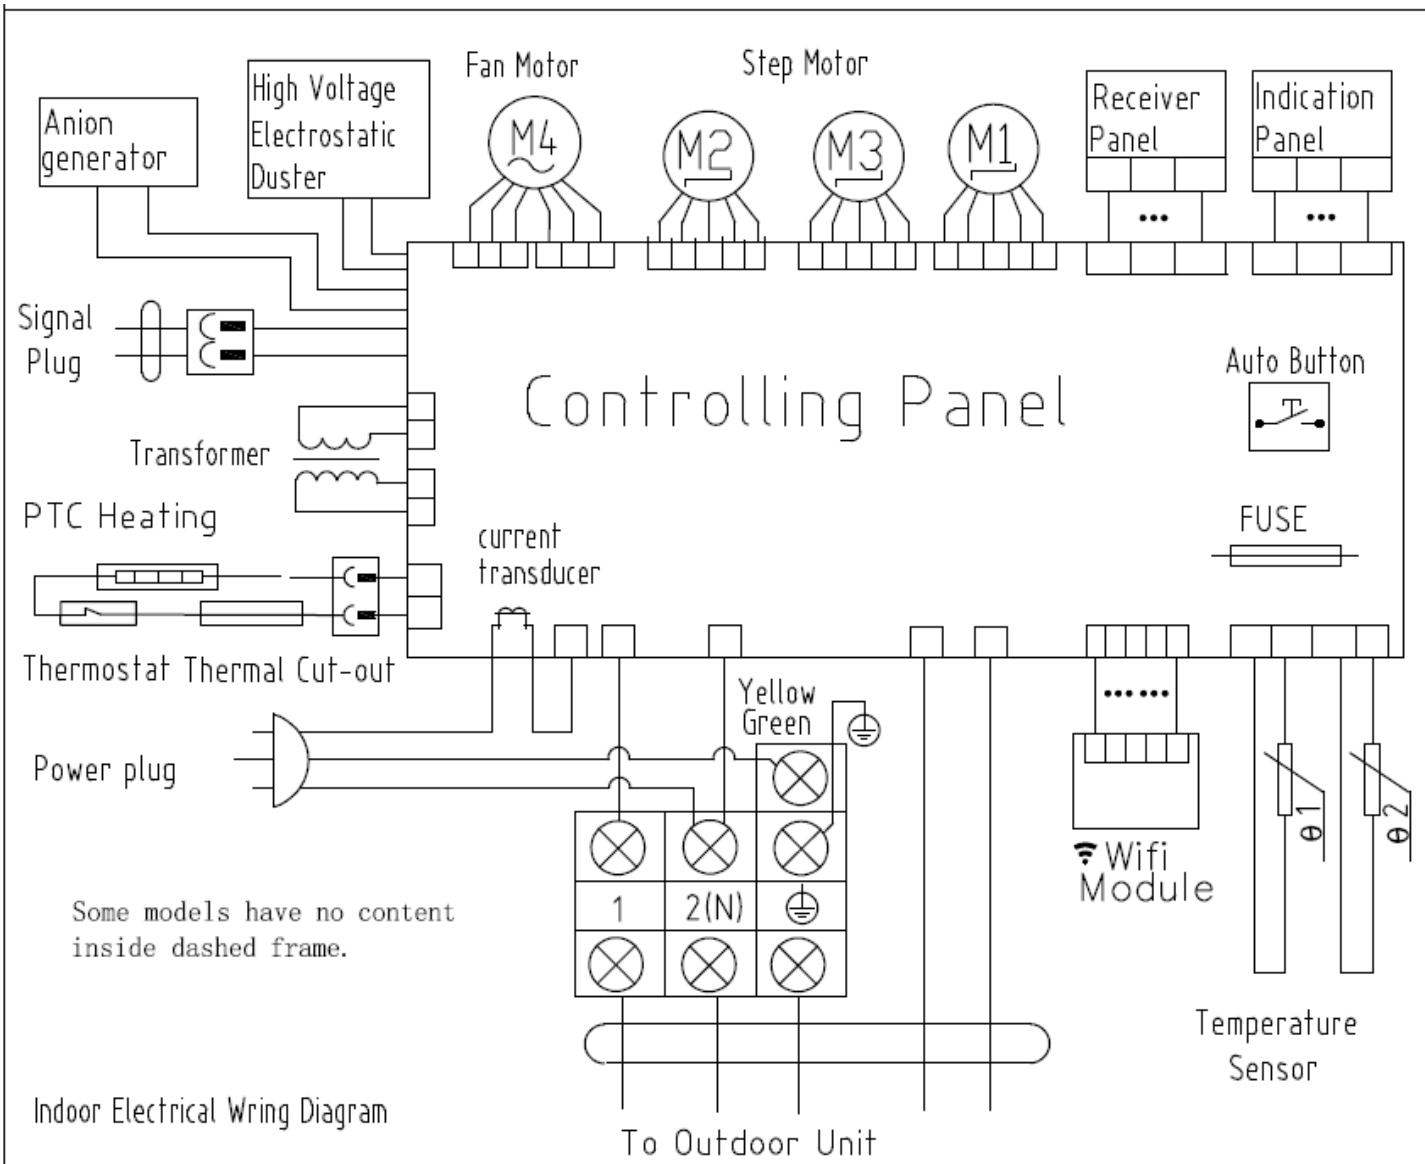

Pos.	Part No.	Description	
1	11321007000225	right side panle	1
2	11320068000020	E-parts cover	1
3	11325042000015	stop valve	1
4	11325042000030	stop valve	1
5	11321031000001	valve plate	1
6	11321014000021	chassis	1
7	11321024000002	The right foot of chassis	1
8	14731005000042	compressor footing bolt	3
9	11321023000002	The left foot of chassis	1
10	14731005000042	shock absorption cushion	3
11	11223003000370	compressor assembly	1
12	11320026000054	panle grille	1
13	11321005000095	panle	1
14	11320009000059	axial flow fan	1
15	11230004000394	motor	1
16	11321002000006	motor support	1
17	11321025000012	partition board	1
18	11321017000013	left side support plate	1
19	11321009000002	top cover	1
20	11332009000041	back card board	1
21	11224004001716	condensor assembly	1
22	11225504000907	suction pipe assembly	1
23	11225505001022	discharge pipe assembly	1
25	11330010000116	fan motor capacitor	1
27	11330009000099	compressor capacitor	1
28	11321015000032	E-parts bracket	1
29	11330037000127	terminal board	1
30	11320010000015	cable clamp	1
31	11219005000203	accessory bag	1
31.1	14618079000002	putty	1
32	11320022000016	plastic tape	1

Model : ESM05CRR-C1I
PNC : 956004680 00

Ex. Wiring
(Indoor Unit)