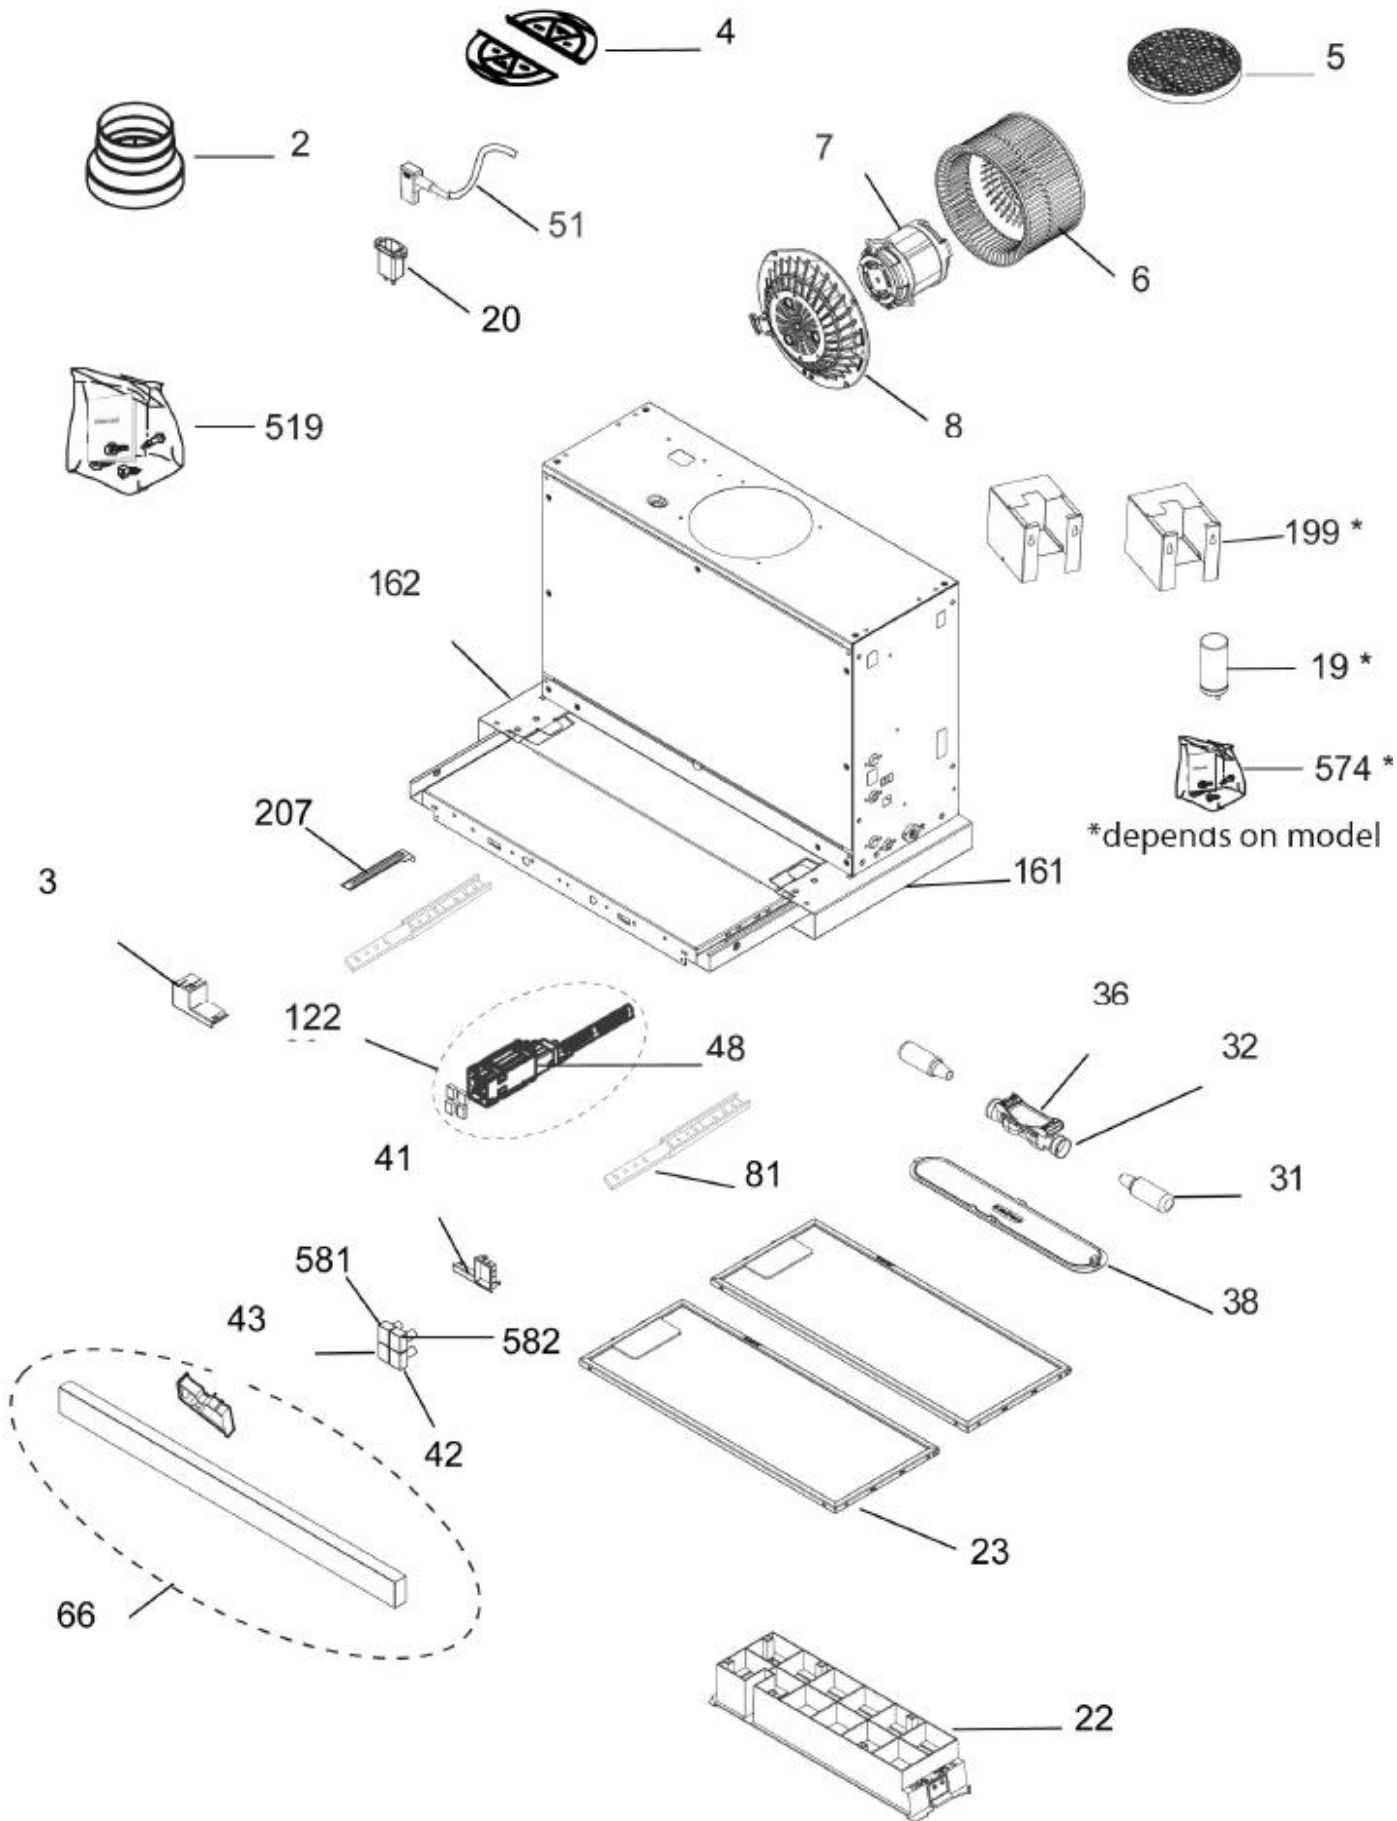

Item	PNC	ELC	Brand	Model	Market
A	942150468	01	Electrolux	EFP60460OX	THE

Pos.	Part No.	Description
2	50253561000	Pipe union,output,air,D.150-125-120
3	4055355970	Connector,grey
4	4055310587	Valve,150
5	50268698003	Baffle,filtering
6	4055355988	Fan wheel,anticlockwise movement,100mm
7	4055356143	Motor,anticlockwise movement
8	4055355996	Support,motor
19	4055306304	Capacitor,4uF o35MM P2 MET.F6.
20	4055354791	Filter,2-ways,noise
22	4055356002	Carbon filter,MOD60
23	4055241147	Fat filter,GFA 2+1+1 185X456,5
31	4055356010	Lamp,led,3W, E14, 230V
32	50266767008	Lampholder,black
36	4055368601	Support,Lamp,neon,3W
38	4055368593	Lamp cover,3W
41	4055356150	Control panel,grey
42	4055356168	Button,light,grey
43	4055356176	Button,motor,grey
48	4055356184	Control,electronic board
51	4055354817	Power cable,SCHUKO 1,5m 2x0,75
66	4055358602	Panel,front,IX 60
81	50280961009	Rail
122	4055378352	Slider,complete,P4T3V+TASTI TT35
161	4055356077	Mould,right
162	4055356085	Mould,left
207	50245854000	Screening bracket
519	4055378436	Documentation bag,with,fixing
574	4055378394	Mounting kit
581	4055356200	Button,speed,vel2
582	4055356218	Button,speed,vel3