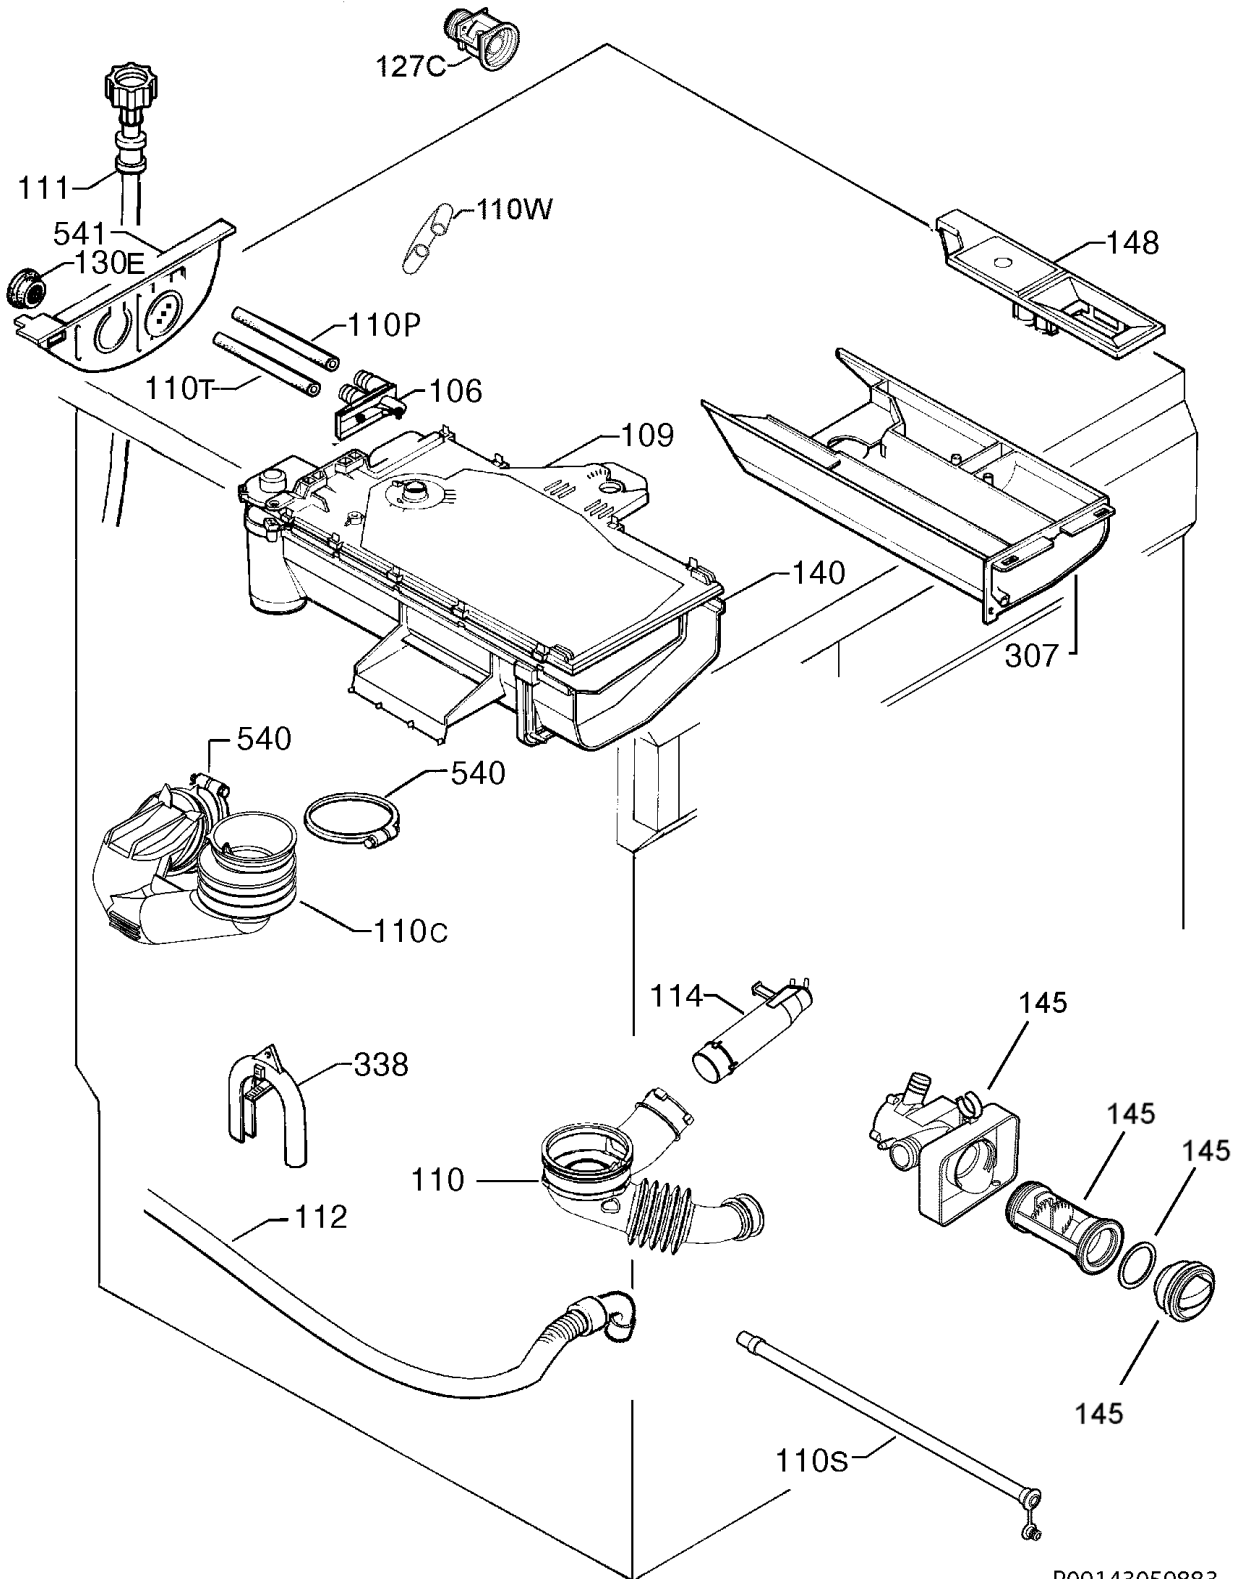

Pos.	Part No.	Description
13	132016331	SAFETY BUTTON
260	124067313	PUSH BOTTON OPENING SPRING
260C	124013912	DOOR LATCH SPRING
300	147216511	FRONT CABINET PAINTED
300B	147101984	BACK CABINET SHELL PAINTED
303	124581260	STAND
308	132502310	PORTHOLE HINGE
310	132106091	DOOR FILTER
312	132224500	DOOR GLASS
312A	132019101	CANOPY PORTHOLE
323	132518401	BACK PORTHOLE FRAME
323A	132518371	FRONT PORTHOLE FRAME
325	124013721	DOOR LATCH
330A	132136401	REAR LEVELING FOOT ASSY
330B	124526420	FRONT LEVELING FOOT ASSY
343	124687403	UNPACKING KEY(SPANNER)
514	132002600	BUSHING
520	132146800	DOOR LATCH FLANGE
521	124644502	PLUG CABINET (SIDE)
523	124658622	HOSE-WIRING SUPPORT
523C	124789505	HOSE SUPPORT
523D	132502200	HINGE REINFORCEMENT
530	132518547	PORTHOLE HANDLE
563	124013811	DOOR LATCH PIN
563A	110825500	DOOR HINGE PIN (101mm)

Model : EWW1273

Ex. View Drawing HYDRAULIC ASSEMBLY

P09143059883

Item	PNC	ELC	Brand	Model	Market
A	914900236	00	Electrolux	EWW1273	JP
A	914900258	00	Electrolux	EWW1273	JP

Pos.	Part No.	Description
106	124947013	VALVE CONNECTION
109	124014629	ASSY,CONVEYOR,WATER
110	132072104	DRAIN HOSE ASSY
110C	110850400	DETERGENT HOSE
110P	147200600	SOLENOID VALVE+HOSE CLAMP AS
110S	132036504	BODY PUMP DRAIN HOSE
110T	147200700	SOLENOID VALVE+HOSE CLAMP AS
110W	124030530	HOSE ST,ELECT VALVE,PIPE UNI
111	124921001	INLET HOSE ASSY
112	124088170	EXTERNAL DRAIN HOSE ASSY
114	124307111	AIR CHAMBER
127C	124078300	CONNECTOR SOLENOID
130E	124015100	SEALING
140	147146610	DETERGENT DISPENSER HOUSING
145	147179801	BODY PUMP ASSY, OKO
148	147170600	3 WAYS ADDITIVES SYPHON
307	147171310	DRAWER
338	124291600	END PIECE DRAIN HOSE
540	124006004	HOSE CLAMP (D=64)
541	132291600	HOLDER,PIPLE
999	105117480	HOSE CLAMP,50,6-53,2 mm