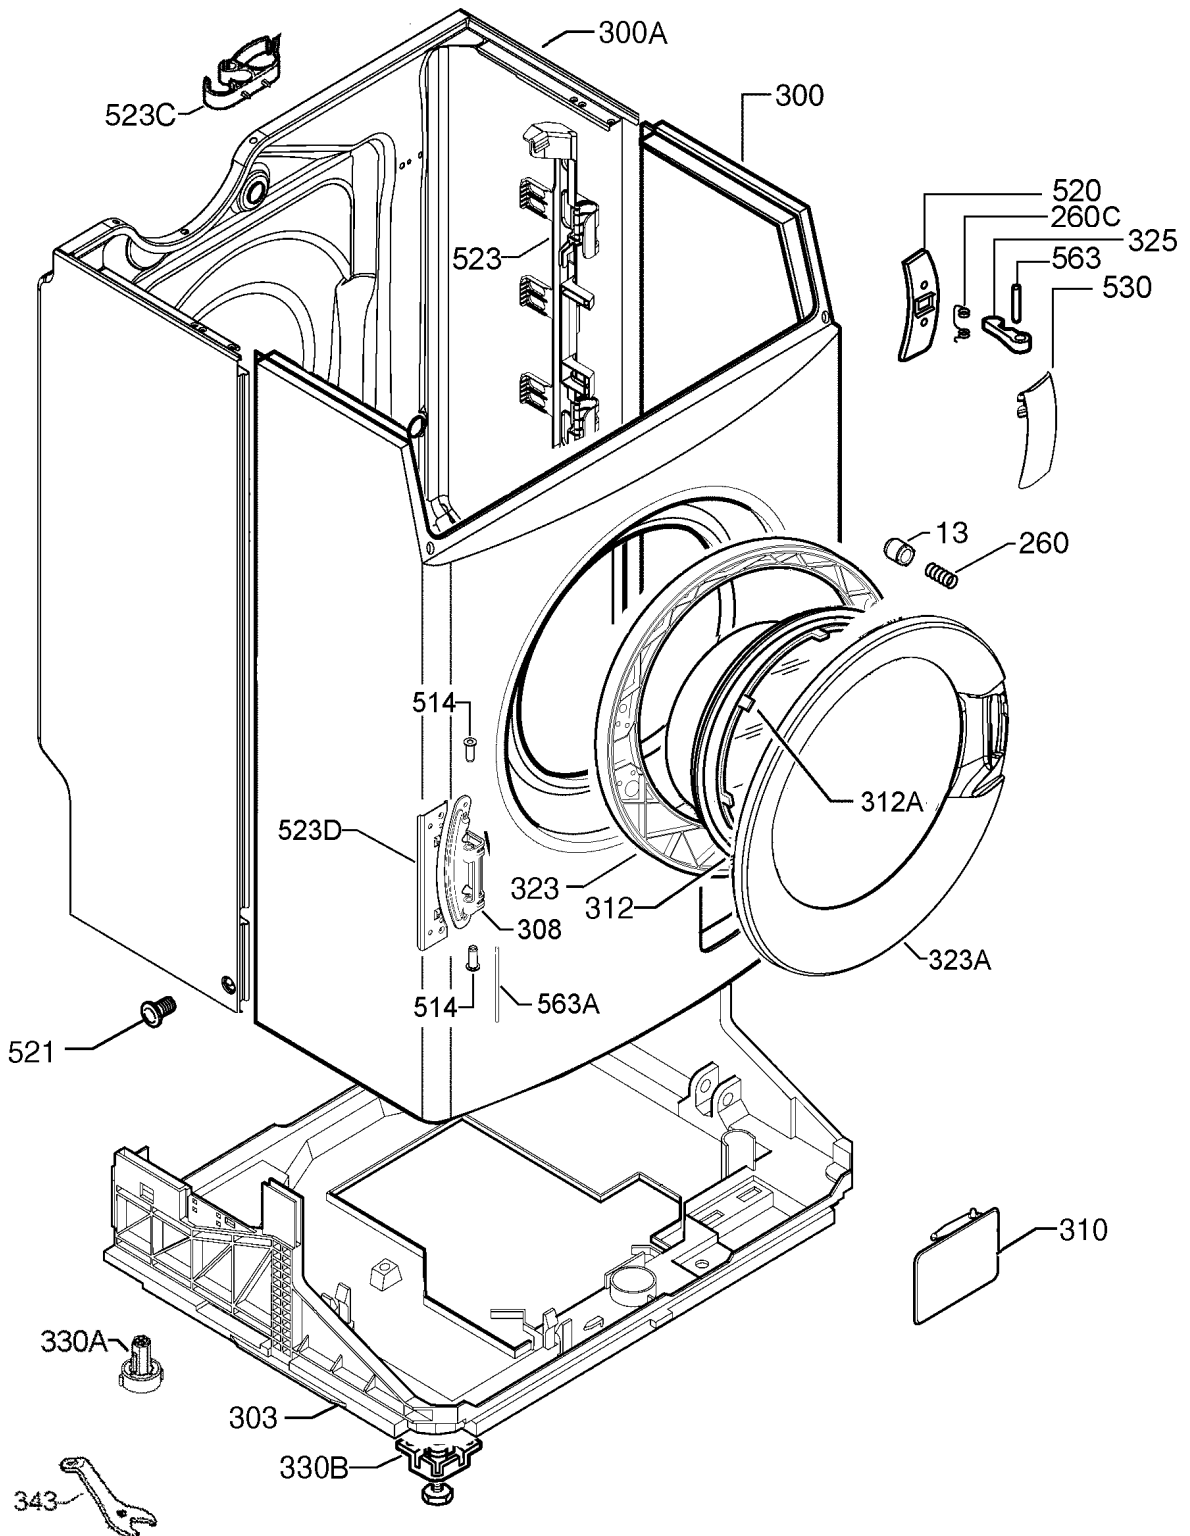

Model : EWW1273

Ex. View Drawing Housing Assembly

Item	PNC	ELC	Brand	Model	Market
A	914900236	00	Electrolux	EWW1273	JP
A	914900258	00	Electrolux	EWW1273	JP

Pos.	Part No.	Description
13	132016331	SAFETY BUTTON
260	124067313	PUSH BOTTON OPENING SPRING
260C	124013912	DOOR LATCH SPRING
300	147216511	FRONT CABINET PAINTED
300B	147101984	BACK CABINET SHELL PAINTED
303	124581260	STAND
308	132502310	PORTHOLE HINGE
310	132106091	DOOR FILTER
312	132224500	DOOR GLASS
312A	132019101	CANOPY PORTHOLE
323	132518401	BACK PORTHOLE FRAME
323A	132518371	FRONT PORTHOLE FRAME
325	124013721	DOOR LATCH
330A	132136401	REAR LEVELING FOOT ASSY
330B	124526420	FRONT LEVELING FOOT ASSY
343	124687403	UNPACKING KEY(SPANNER)
514	132002600	BUSHING
520	132146800	DOOR LATCH FLANGE
521	124644502	PLUG CABINET (SIDE)
523	124658622	HOSE-WIRING SUPPORT
523C	124789505	HOSE SUPPORT
523D	132502200	HINGE REINFORCEMENT
530	132518547	PORTHOLE HANDLE
563	124013811	DOOR LATCH PIN
563A	110825500	DOOR HINGE PIN (101mm)