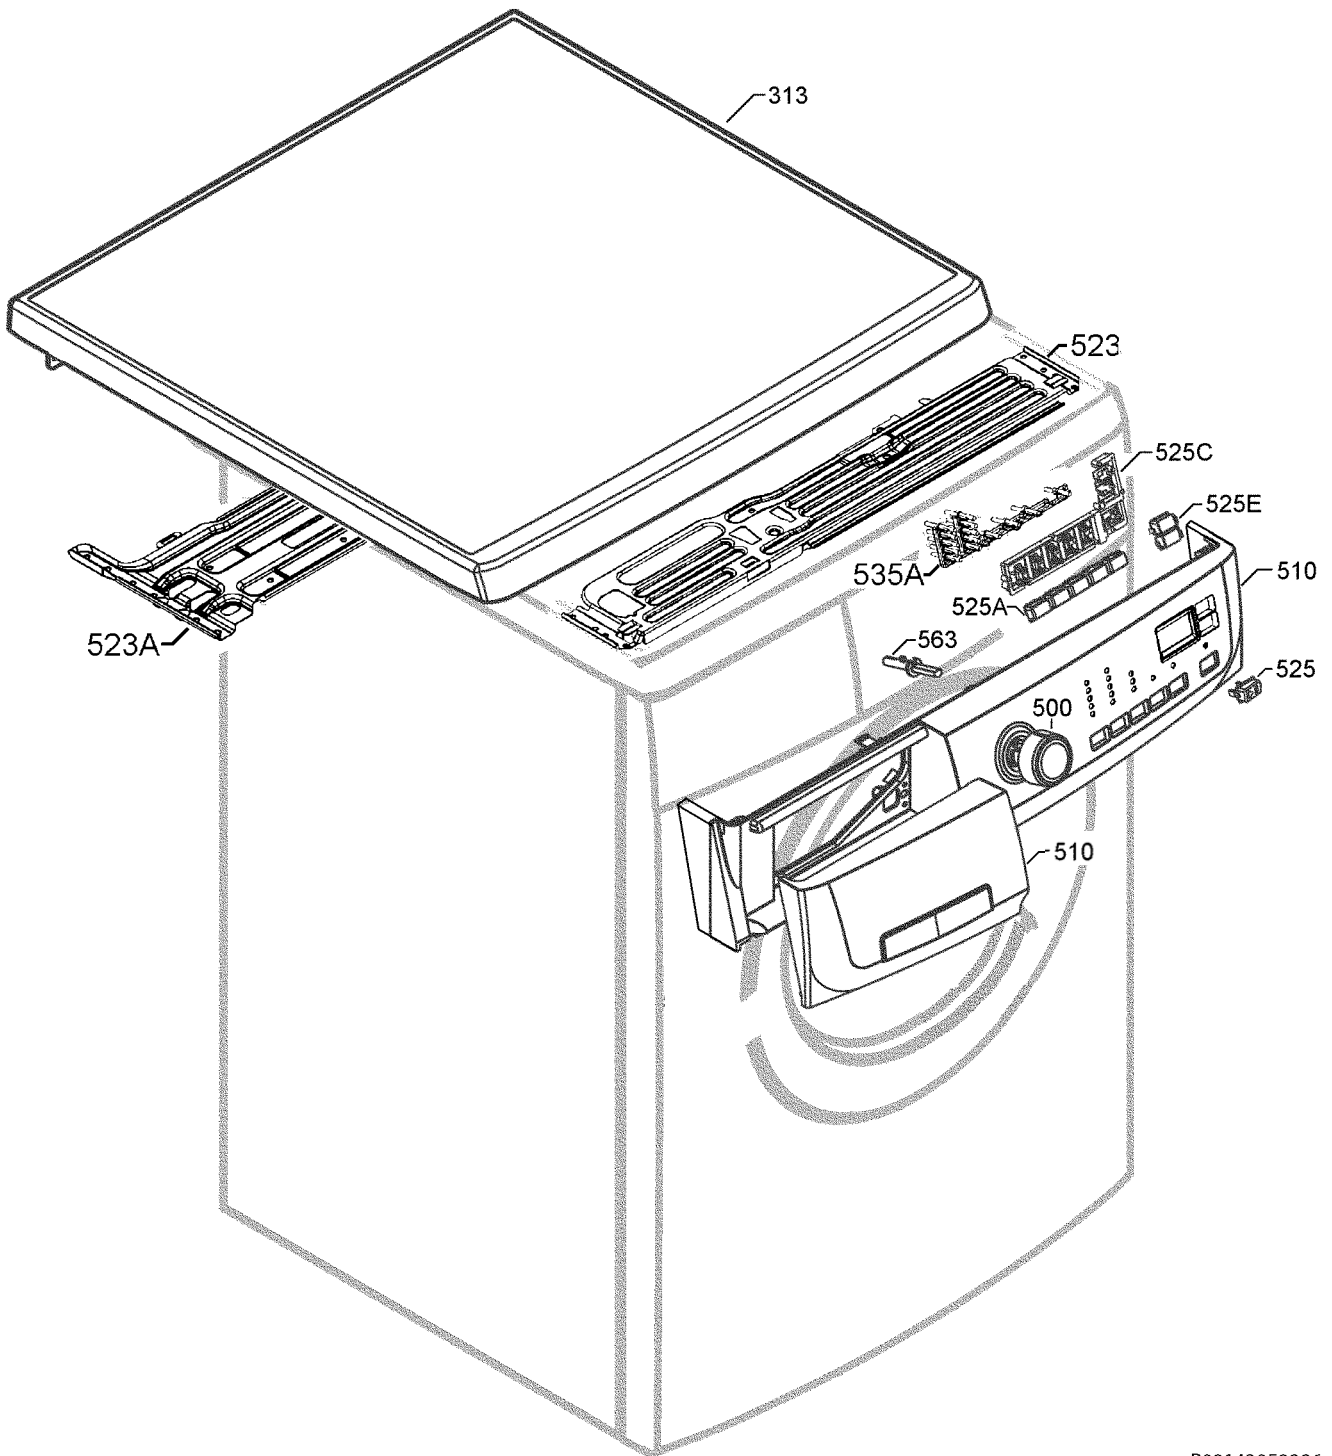

Model : EWW1273

Ex. View Drawing FUNCTION ASSEMBLY

P09143059884

Item	PNC	ELC	Brand	Model	Market
A	914900236	00	Electrolux	EWW1273	JP
A	914900258	00	Electrolux	EWW1273	JP

Pos.	Part No.	Description
115	132323010	RUBBER BELLOW,WD RIM TRAD
125	132002400	BELLOWS SPRING TUB
125A	132055201	CLAMPING RING (TO FIX BELLOW)
130	124015904	CARBORAN TUB SHELL SEAL
130X	124968500	SEALING RING
150	124965746	FRONT TUB SHELL
150A	132157010	BACK SHELL ASSEMBLY
250	147168300	DRUM ASSEMBLY G22
251A	132624001	SHOCK ABSORBER
253	132353130	POLI-V BELT
254A	147163500	SPIDER+BUSH+LOCTITE ASSY G22
255	132704620	BALL BEARING 30x62x16
255	132704610	BALL BEARING 25x52x15
257A	132281211	COUNTERWEIGHT,FRONT,16,5KG B
260	132253311	TUB SUSPENSION SPRING
260B	124782510	HEATER SUPPORT SPRING
262	124006935	SPOKE
264	110861420	PULLEY
523B	110859303	HOSE HOLDER
531	519135027	PULLEY SCREW(M10X25TSP)AF
531B	132229001	CARBORAN HALVES SCREW
531D	124571701	FRONT COUNTERWEIGHT SCREW
531E	124022001	SCREW CROSS PIECE
538	124666915	HEATING ELEMENT SUPPORT SPA
563	124004124	SHOCK ABSORBER PIN
999	124212211	COUNTERWEIGHT FIXING WASHERR

Model : EWW1273

Ex. View Drawing Control Panel Assembly

P09143059886

Item	PNC	ELC	Brand	Model	Market
A	914900236	00	Electrolux	EWW1273	JP
A	914900258	00	Electrolux	EWW1273	JP

Pos.	Part No.	Description
313	147202400	METAL WORKTOP ASSEMBLY
500	147184571	KNOB PROGRAM
510	147199534	CONTROL PANEL ASSY
523	132545711	CONTROL PANEL SUPPORT
523A	147128200	TOP BRACKET NEXUS
525	132508533	PUSH BUTTONS START-PAUSE
525A	132508692	PUSH BUTTON FUNCTION
525C	132509100	PUSH BUTTONS SUPPORT
525E	132532641	DELAY PUSH BUTTON
535A	132509052	DIFFUSER
563	132109601	PIN