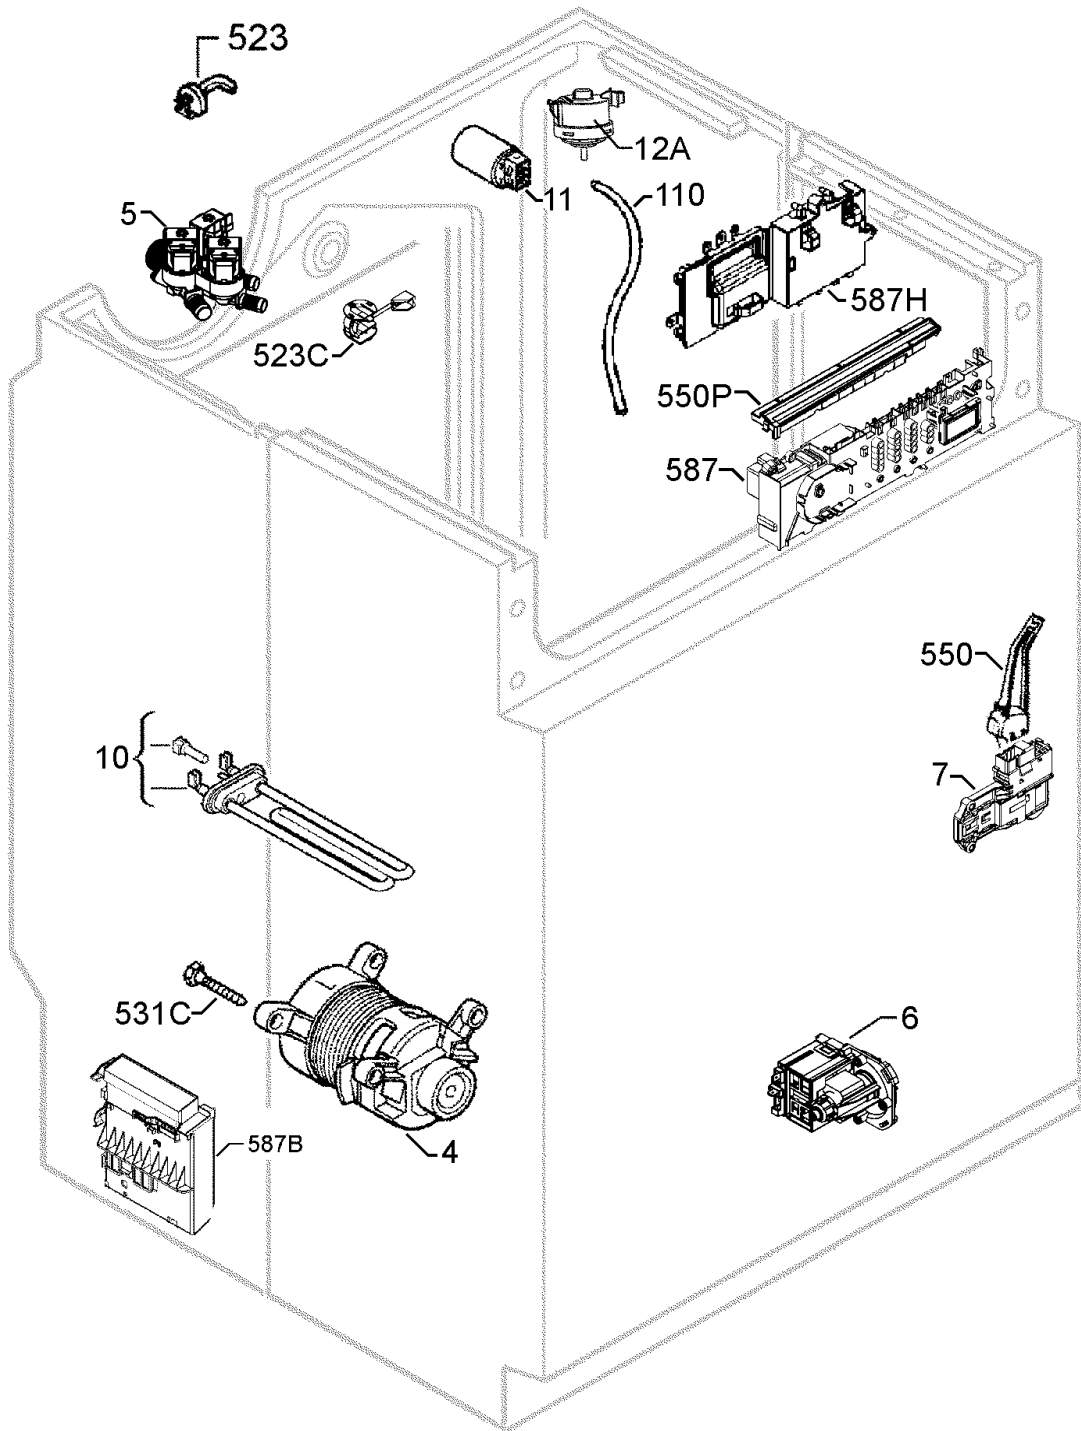

Model : EWW1273

Ex. View Drawing
ELECTRICAL EQUIPMENT

P09143059885

Item	PNC	ELC	Brand	Model	Market
A	914900236	00	Electrolux	EWW1273	JP
A	914900258	00	Electrolux	EWW1273	JP

Pos.	Part No.	Description
4	132386802	CONTROLLED INDUCTION MOTOR
5	132437700	ELECTRIC VALVE,WD ENV06 3VIE
6	132308310	DRAIN PUMP (200V,50Hz) For PNC 914900236
	132308410	DRAIN PUMP (200V,60HZ) For PNC 914900258
7	124967514	INSTANTANEOUS DOOR LOCK
10	132506410	HEATING ELEMENT(240V,1950W)
11	147149100	ANTI-INTERFERENCE FILTER
012A	132414302	LOW FREQUENCY ANALOG PRESSUR
110	124083404	PRESS.SWITCH HOSE SPACER ASS
523	124709400	CABLES SUPPORT
523C	132239311	ANTI-INTERFERENCE SUPPORT
531C	124022201	MOTOR SCREW(5,5X38TE)
550	132144420	DOOR LOCK PROTECTION
550P	132509301	PROTECTION CONNECTOR
587	97391490023600	EWM2500 MAIN BOARD ASSY WD With Software For PNC 914900236
587	97391490025800	EWM2500 MAIN BOARD ASSY WD With Software For PNC 914900258
587B	132527741	INVERTER MOTOR CONTROL BOARD
587H	132447813	WASHING DRYER BOARD BOX ASSY
999	147201800	WIRING HARNESS ASSY
999	147121700	TERMINAL BOARD SUPPORT
999	147201800	WIRING HARNESS ASSY
999	147220500	POWER SUPPLY CORD ASSEMBLY
587	132633345	Blank Software EWM2500 MAIN BOARD ASSY WD With Software For PNC 914900258