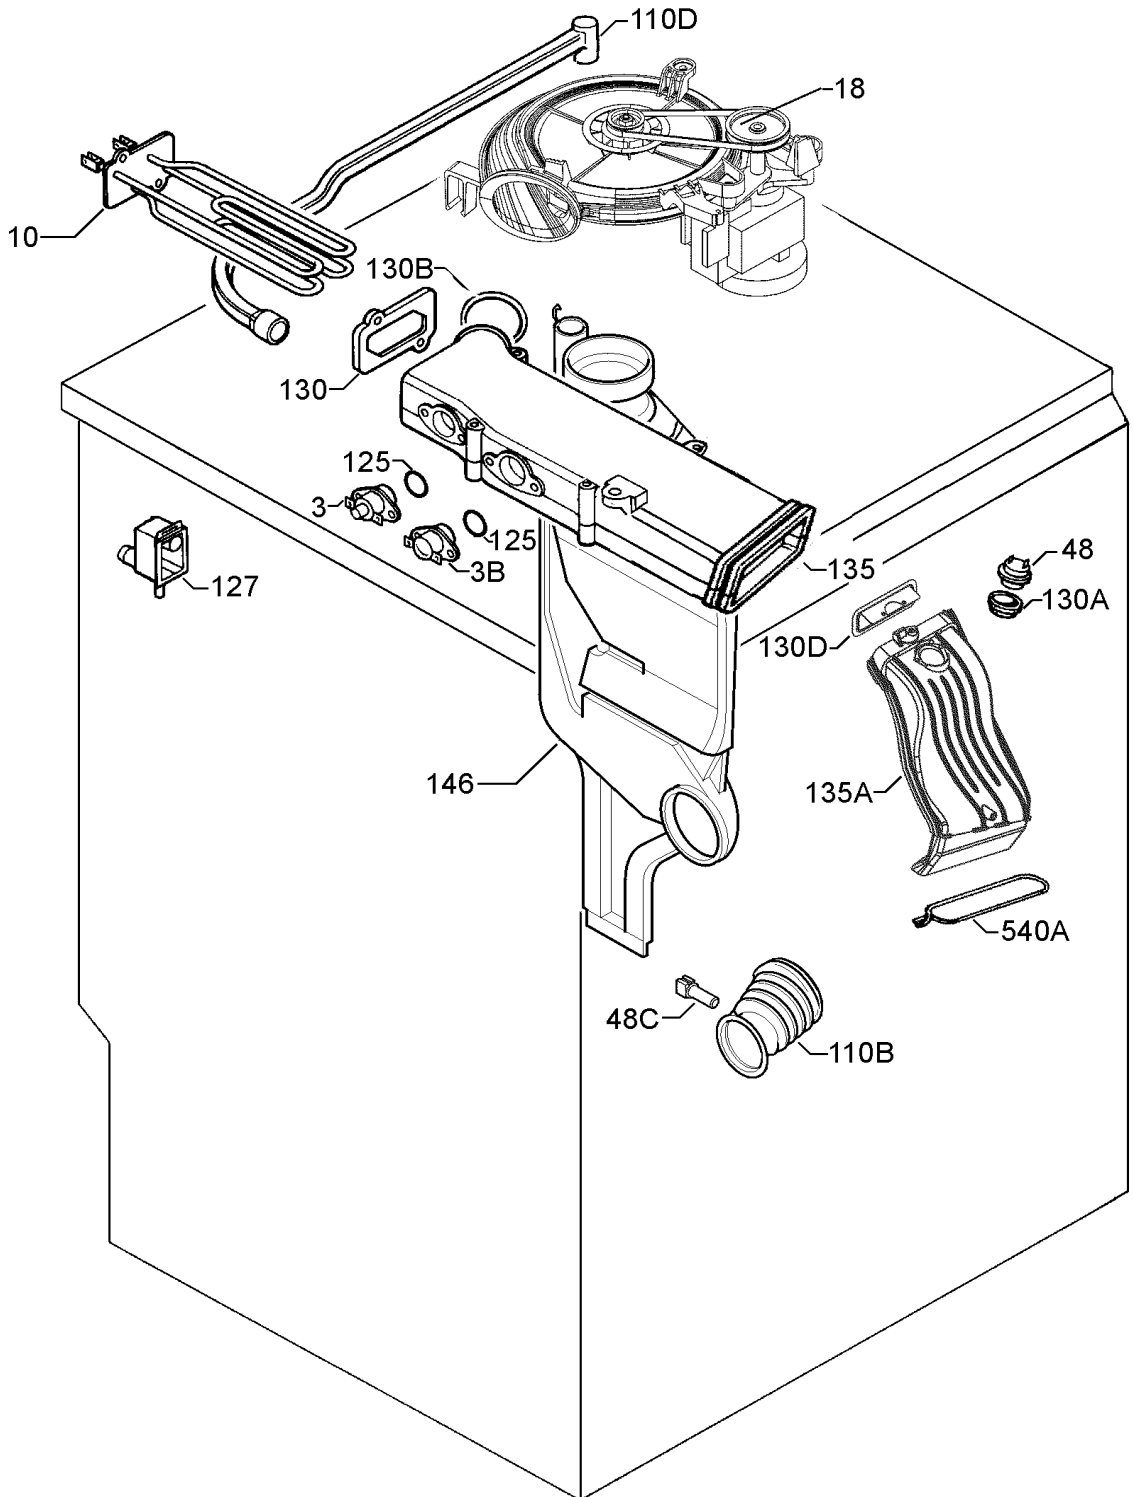

Model : EWW1273

Ex. View Drawing Dryer Unit

P09143059887

Item	PNC	ELC	Brand	Model	Market
A	914900236	00	Electrolux	EWW1273	JP
A	914900258	00	Electrolux	EWW1273	JP

Pos.	Part No.	Description
3	124270201	MANUAL RESET THERMOSTAT
003B	124272650	THERMOSTAT
10	124265893	HEATING ELEMENT
18	132324370	FAN UNIT (200V,50Hz) For PNC 914900236
	132324380	FAN UNIT (200V,60Hz) For PNC 914900258
48	1246641037	Temperature probe
048C	124294110	NTC PROBE
110B	132106614	CONDENSER-TUB COUPLING
110D	132103210	VENT HOSE,STEAM CONDENSER
125	549012009	O-RING THERMOSTAT 14X1,78
127	124709303	AIR BREAK
130	124263604	GASKET HEATING ELEMENT
130A	124088402	GASKET THERMOSTAT EWW1292
130B	124266201	RUBBER RING
130D	132324201	PROTECTN,ASSY,CHANNEL DRAINAG
135	132107304	BOX SET
135A	132324101	DUCT ASSY
146	132103307	ASSEMBLY,STEAM CONDENSER VER
540A	124272910	CLIP CLAMP GASKET