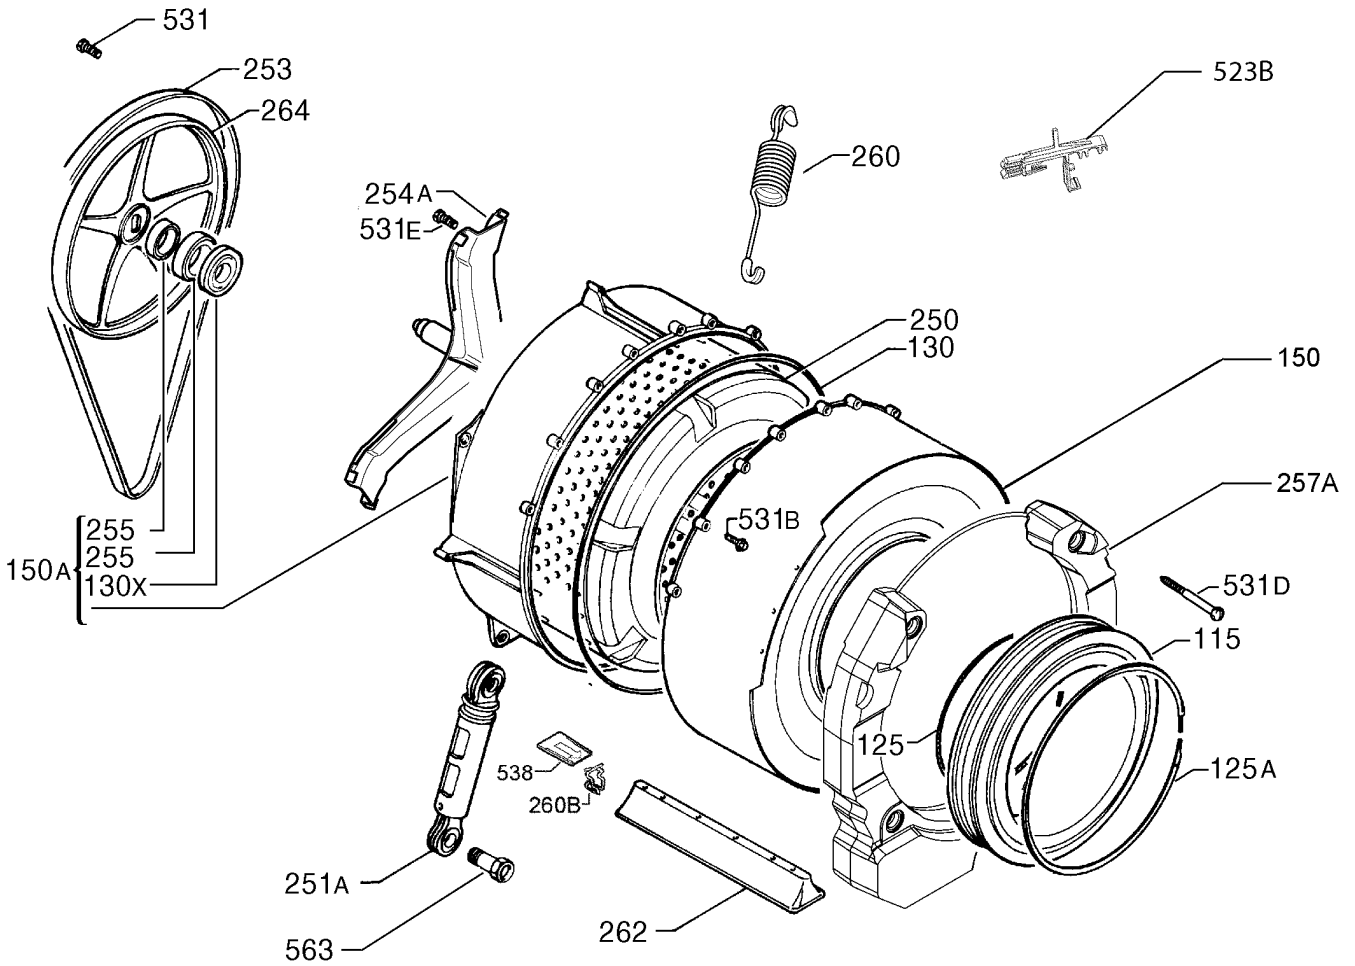

Model : EWW1273

Ex. View Drawing FUNCTION ASSEMBLY

P09143059884

Item	PNC	ELC	Brand	Model	Market
A	914900236	00	Electrolux	EWW1273	JP
A	914900258	00	Electrolux	EWW1273	JP

Pos.	Part No.	Description
115	132323010	RUBBER BELLOW,WD RIM TRAD
125	132002400	BELLOWS SPRING TUB
125A	132055201	CLAMPING RING (TO FIX BELLOW)
130	124015904	CARBORAN TUB SHELL SEAL
130X	124968500	SEALING RING
150	124965746	FRONT TUB SHELL
150A	132157010	BACK SHELL ASSEMBLY
250	147168300	DRUM ASSEMBLY G22
251A	132624001	SHOCK ABSORBER
253	132353130	POLI-V BELT
254A	147163500	SPIDER+BUSH+LOCTITE ASSY G22
255	132704620	BALL BEARING 30x62x16
255	132704610	BALL BEARING 25x52x15
257A	132281211	COUNTERWEIGHT,FRONT,16,5KG B
260	132253311	TUB SUSPENSION SPRING
260B	124782510	HEATER SUPPORT SPRING
262	124006935	SPOKE
264	110861420	PULLEY
523B	110859303	HOSE HOLDER
531	519135027	PULLEY SCREW(M10X25TSP)AF
531B	132229001	CARBORAN HALVES SCREW
531D	124571701	FRONT COUNTERWEIGHT SCREW
531E	124022001	SCREW CROSS PIECE
538	124666915	HEATING ELEMENT SUPPORT SPA
563	124004124	SHOCK ABSORBER PIN
999	124212211	COUNTERWEIGHT FIXING WASHERR