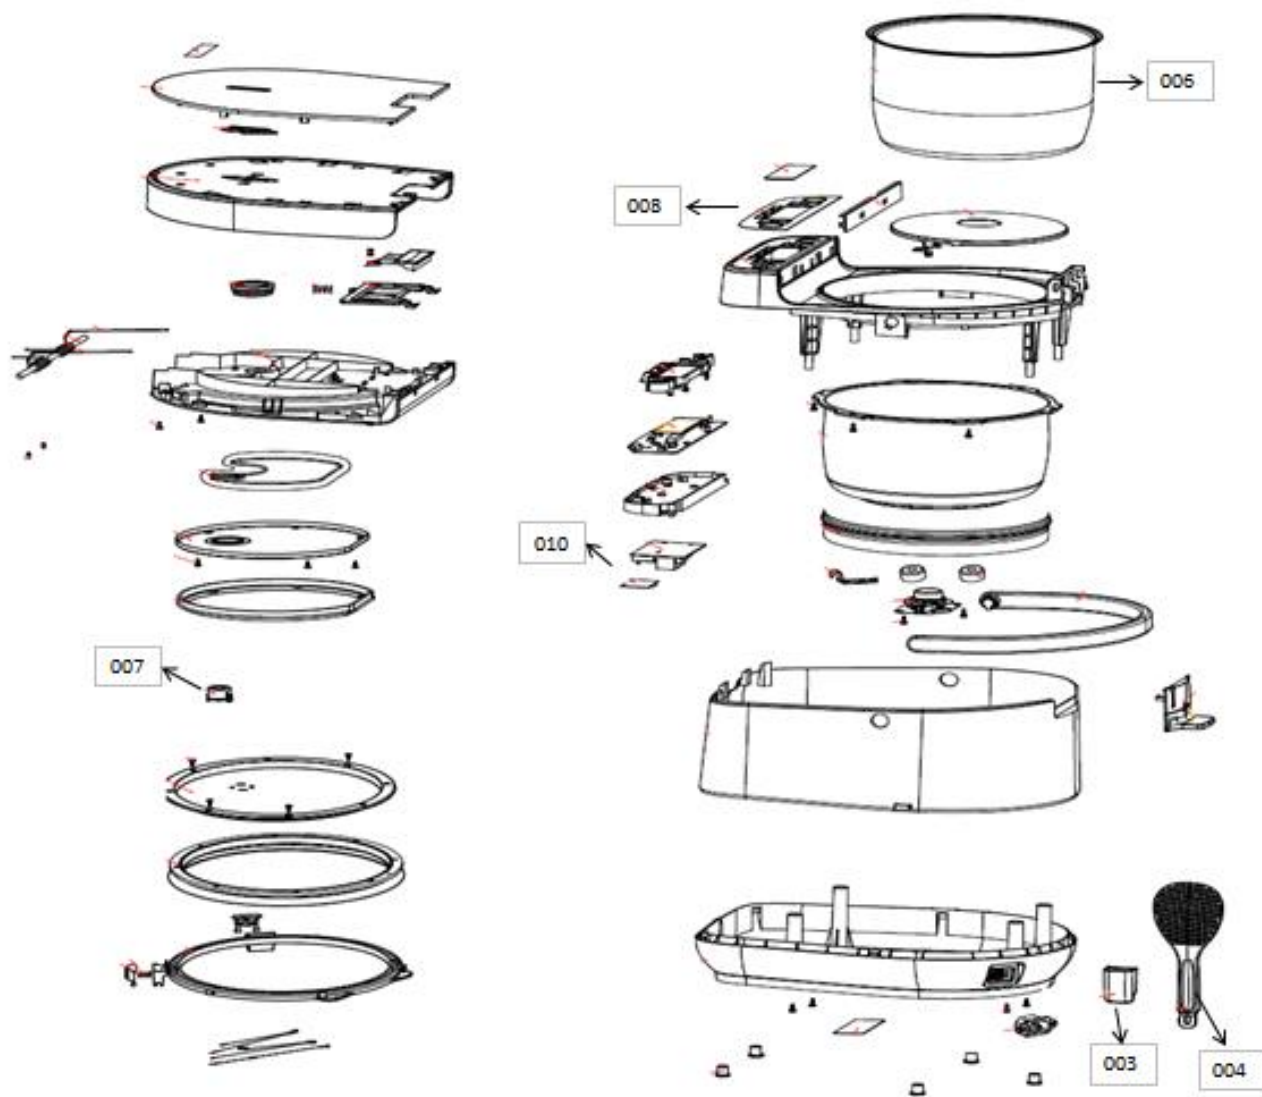

Small Appliance
Cooker

Electrolux SEA Pte.,Ltd.
11 Lorong 3 Toa Payoh
Blk B #01-13/14/15
Jackson Square
Singapore 319579
Tel : +65 65078931

Publication-No.
140616

Model

PNC

ERC7603W	900273007
ERC7603W	900273009
ERC7603W	900273011
ERC7603W	900273081

Ex. View Drawing Internal Parts

	PNC	ELC	Brand	Model	Market
	900273007	00	Electrolux	ERC7603W	THE
	900273009	00	Electrolux	ERC7603W	MYH
	900273011	00	Electrolux	ERC7603W	IDH
	900273081	00	Electrolux	ERC7603W	VNE
Nr.	Part code	ANC	Description	Picture	
001	JS1R0609-089-2013	4055279113	steamer tray/蒸层		
002	JS1R0609-088-2027	4055279121	measuring cup/量杯		
003	JS1R0609-088-2026	4055279139	spoon holder/饭勺架		
004	JS1R0609-088-2024	4055279147	rice spoon/饭勺		
005	JS1R0609-088-2025	4055279154	soup spoon/汤勺		
006	JS1R0609-503-3001	4055279162	inner pot/内锅		
007	JS1R0609-802-2059	4055279170	阀帽 valve cap		
008	JS1R0609-802-4031	4055279188	Stick panel/面膜		
009	256159000348	4055279196 (THE)	power line/电源线		
	256159000247	4055279204 (IND/VN)	power line/电源线	 <small>CEE 7/7 plug</small>	
	256159000288	4055279212 (MS/SG)	power line/电源线		
	256159000315	4055279238 (PH)	power line/电源线	 <small>Unipolarized NEMA 1-15 plug</small>	
010	JS1R0609-802-4178	4055279220	电池板组件 battery asm		