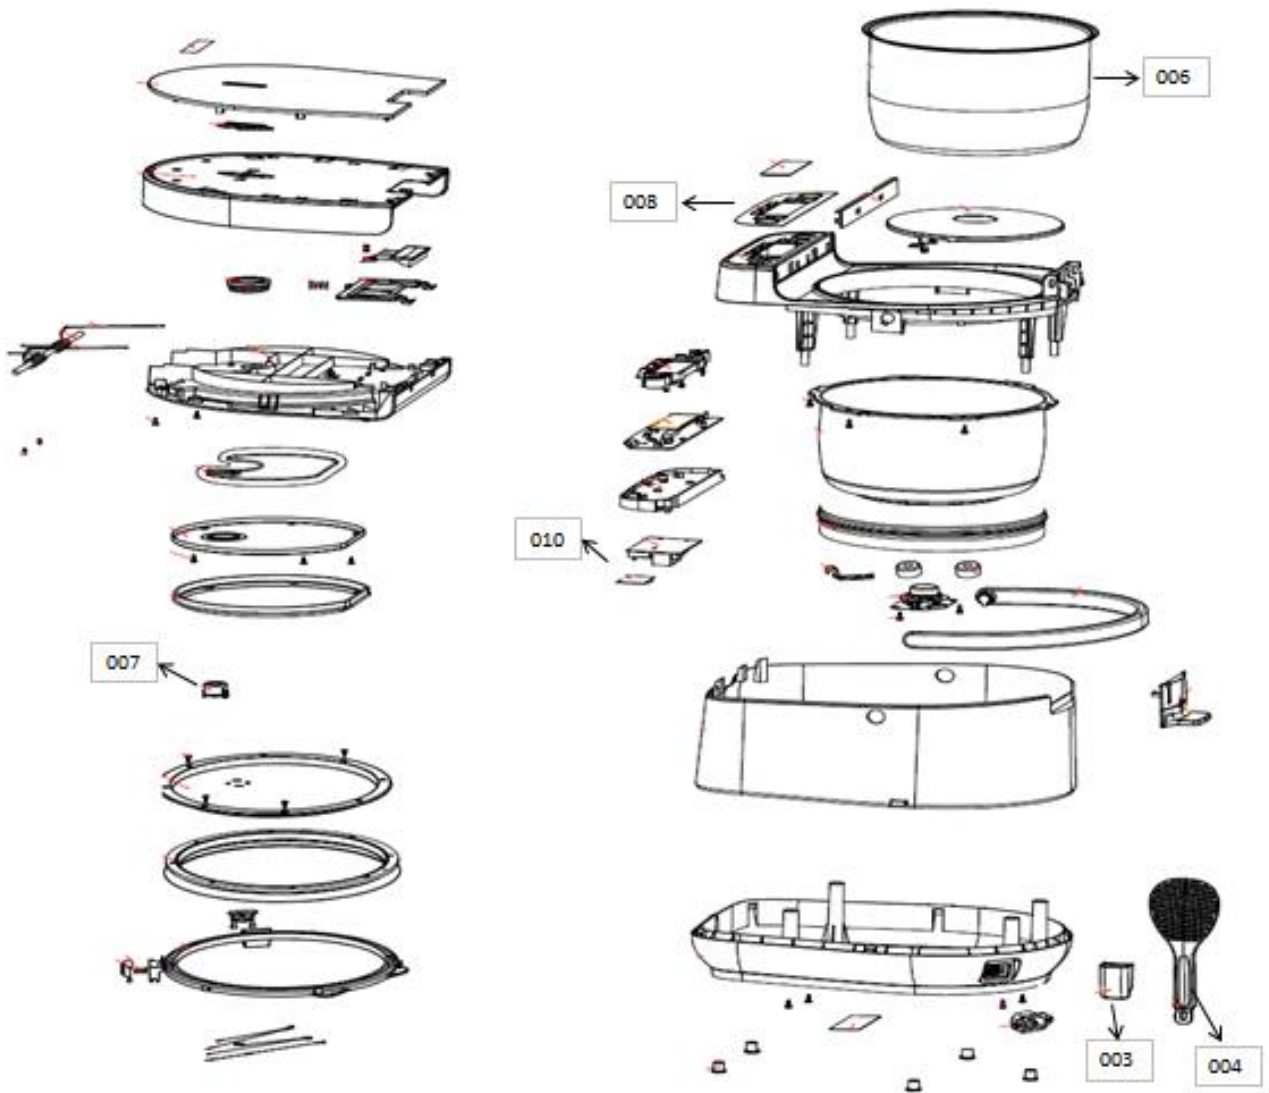

Small Appliance
Cooker

Electrolux SEA Pte.,Ltd.
11 Lorong 3 Toa Payoh
Blk B #01-13/14/15
Jackson Square
Singapore 319579
Tel : +65 65078931

Publication-No.
140616

Model

PNC

ERC7603W	900273007
ERC7603W	900273009
ERC7603W	900273011
ERC7603W	900273081

Ex. View Drawing Internal Parts

	PNC	ELC	Brand	Model	Market
	900273007	00	Electrolux	ERC7603W	THE
	900273009	00	Electrolux	ERC7603W	MYH
	900273011	00	Electrolux	ERC7603W	IDH
	900273081	00	Electrolux	ERC7603W	VNE
Nr.	Part code	ANC	Description	Picture	
001	JS1R0609-089-2013	4055279113	steamer tray/蒸层		
002	JS1R0609-088-2027	4055279121	measuring cup/量杯		
003	JS1R0609-088-2026	4055279139	spoon holder/饭勺架		
004	JS1R0609-088-2024	4055279147	rice spoon/饭勺		
005	JS1R0609-088-2025	4055279154	soup spoon/汤勺		
006	JS1R0609-503-3001	4055279162	inner pot/内锅		
007	JS1R0609-802-2059	4055279170	阀帽 valve cap		
008	JS1R0609-802-4031	4055279188	Stick panel/面膜		
009	256159000348	4055279196 (THE)	power line/电源线		
	256159000247	4055279204 (IND/VN)	power line/电源线	 <small>CEE 7/7 plug</small>	
	256159000288	4055279212 (MS/SG)	power line/电源线		
	256159000315	4055279238 (PH)	power line/电源线	 <small>Unipolarized NEMA 1-15 plug</small>	
010	JS1R0609-802-4178	4055279220	电池板组件 battery asm	