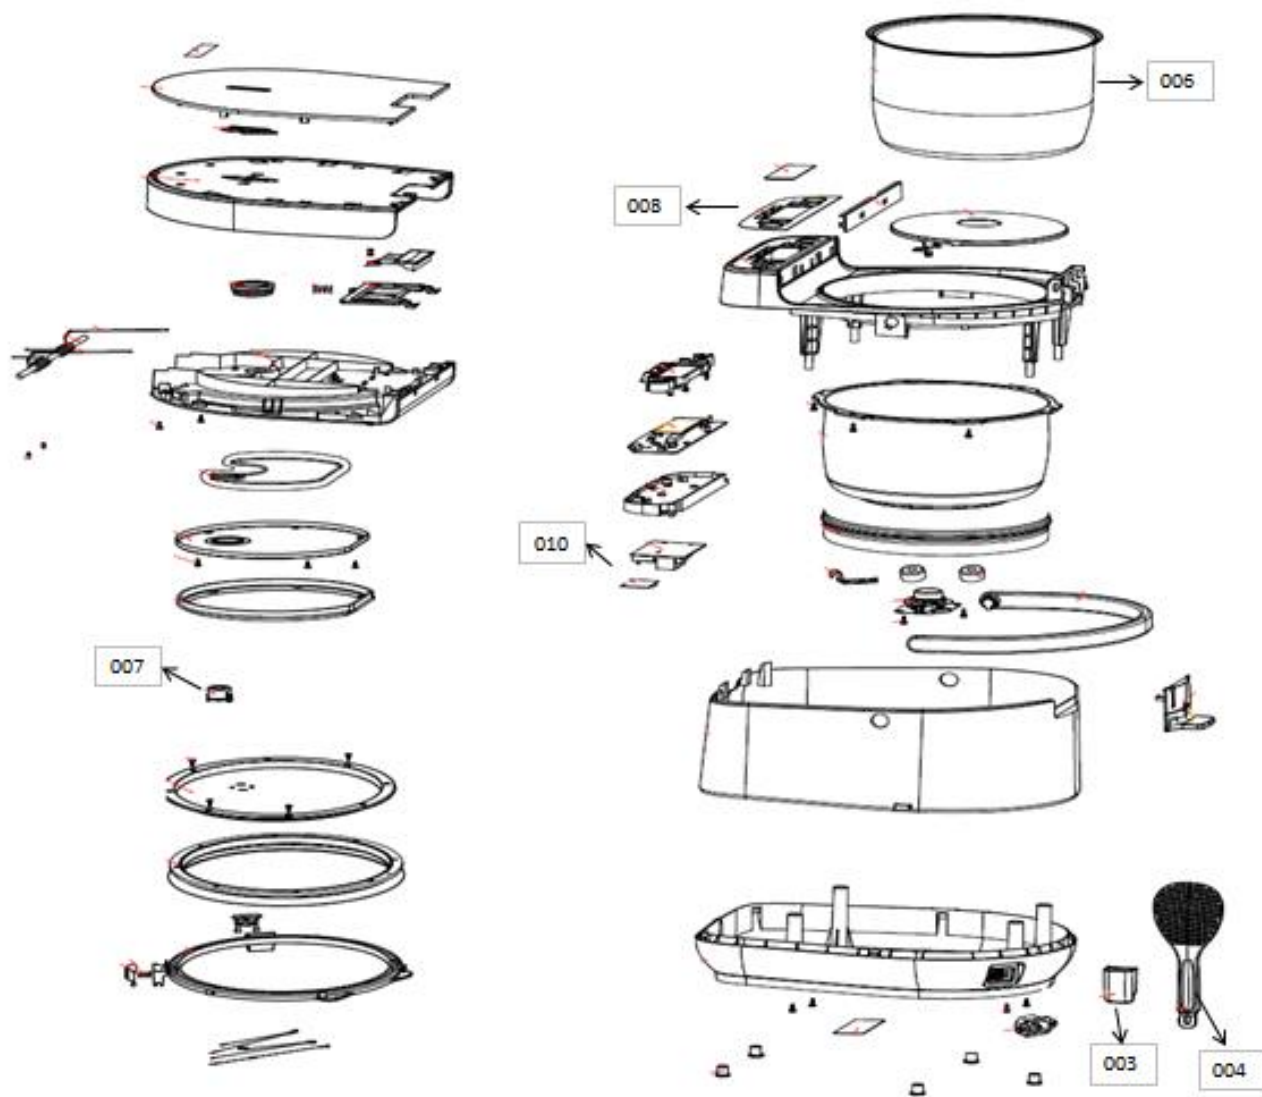

Small Appliance
Cooker

Electrolux SEA Pte.,Ltd.
11 Lorong 3 Toa Payoh
Blk B #01-13/14/15
Jackson Square
Singapore 319579
Tel : +65 65078931

Publication-No.
140616

Model

PNC

ERC7603W	900273007
ERC7603W	900273009
ERC7603W	900273011
ERC7603W	900273081

Ex. View Drawing Internal Parts

PNC	ELC	Brand	Model	Market
900273007	00	Electrolux	ERC7603W	THE
900273009	00	Electrolux	ERC7603W	MYH
900273011	00	Electrolux	ERC7603W	IDH
900273081	00	Electrolux	ERC7603W	VNE

Nr.	Part code	ANC	Description	Picture
001	JS1R0609-089-2013	4055279113	steamer tray/蒸层	
002	JS1R0609-088-2027	4055279121	measuring cup/量杯	
003	JS1R0609-088-2026	4055279139	spoon holder/饭勺架	
004	JS1R0609-088-2024	4055279147	rice spoon/饭勺	
005	JS1R0609-088-2025	4055279154	soup spoon/汤勺	
006	JS1R0609-503-3001	4055279162	inner pot/内锅	
007	JS1R0609-802-2059	4055279170	阀帽 valve cap	
008	JS1R0609-802-4031	4055279188	Stick panel/面膜	
009	256159000348	4055279196 (THE)	power line/电源线	
	256159000247	4055279204 (IND/VN)	power line/电源线	 <small>CEE 7/7 plug</small>
	256159000288	4055279212 (MS/SG)	power line/电源线	
	256159000315	4055279238 (PH)	power line/电源线	 <small>Unipolarized NEMA 1-15 plug</small>
010	JS1R0609-802-4178	4055279220	电池板组件 battery asm	