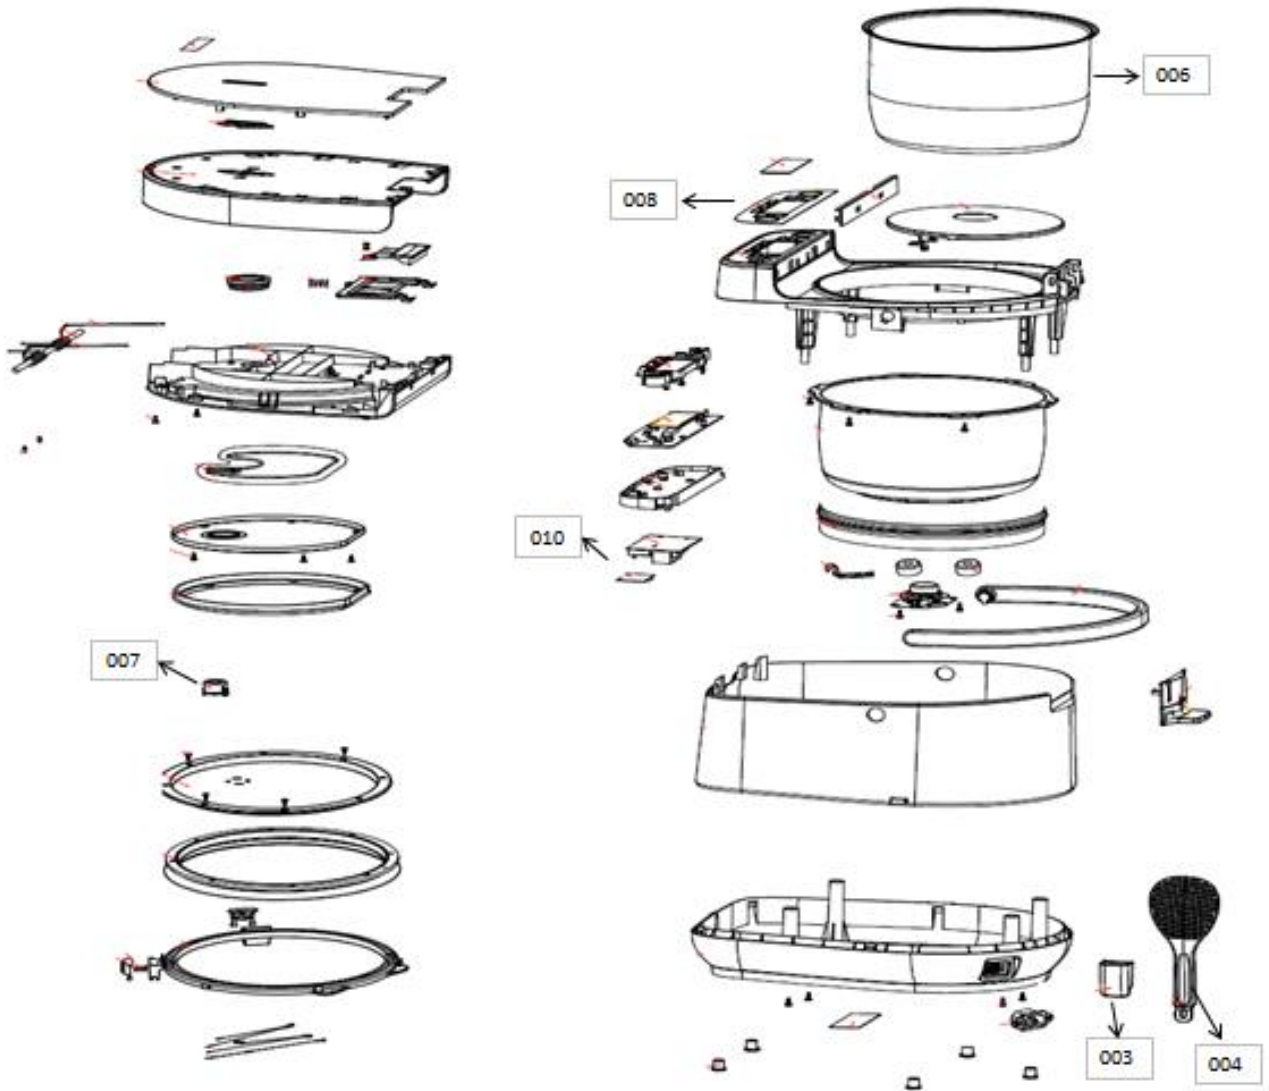

Small Appliance  
Cooker

Electrolux SEA Pte.,Ltd.  
11 Lorong 3 Toa Payoh  
Blk B #01-13/14/15  
Jackson Square  
Singapore 319579  
Tel : +65 65078931

Publication-No.  
140616

Model

PNC

ERC7603W  
ERC7603W  
ERC7603W  
ERC7603W

900273007  
900273009  
900273011  
900273081

# Ex. View Drawing Internal Parts

	PNC	ELC	Brand	Model	Market
	900273007	00	Electrolux	ERC7603W	THE
	900273009	00	Electrolux	ERC7603W	MYH
	900273011	00	Electrolux	ERC7603W	IDH
	900273081	00	Electrolux	ERC7603W	VNE
Nr.	Part code	ANC	Description	Picture	
001	JS1R0609-089-2013	4055279113	steamer tray/蒸层		
002	JS1R0609-088-2027	4055279121	measuring cup/量杯		
003	JS1R0609-088-2026	4055279139	spoon holder/饭勺架		
004	JS1R0609-088-2024	4055279147	rice spoon/饭勺		
005	JS1R0609-088-2025	4055279154	soup spoon/汤勺		
006	JS1R0609-503-3001	4055279162	inner pot/内锅		
007	JS1R0609-802-2059	4055279170	阀帽 valve cap		
008	JS1R0609-802-4031	4055279188	Stick panel/面膜		
009	256159000348	4055279196 (THE)	power line/电源线		
	256159000247	4055279204 (IND/VN)	power line/电源线	 <small>CEE 7/7 plug</small>	
	256159000288	4055279212 (MS/SG)	power line/电源线		
	256159000315	4055279238 (PH)	power line/电源线	 <small>Unipolarized NEMA 1-15 plug</small>	
010	JS1R0609-802-4178	4055279220	电池板组件 battery asm		