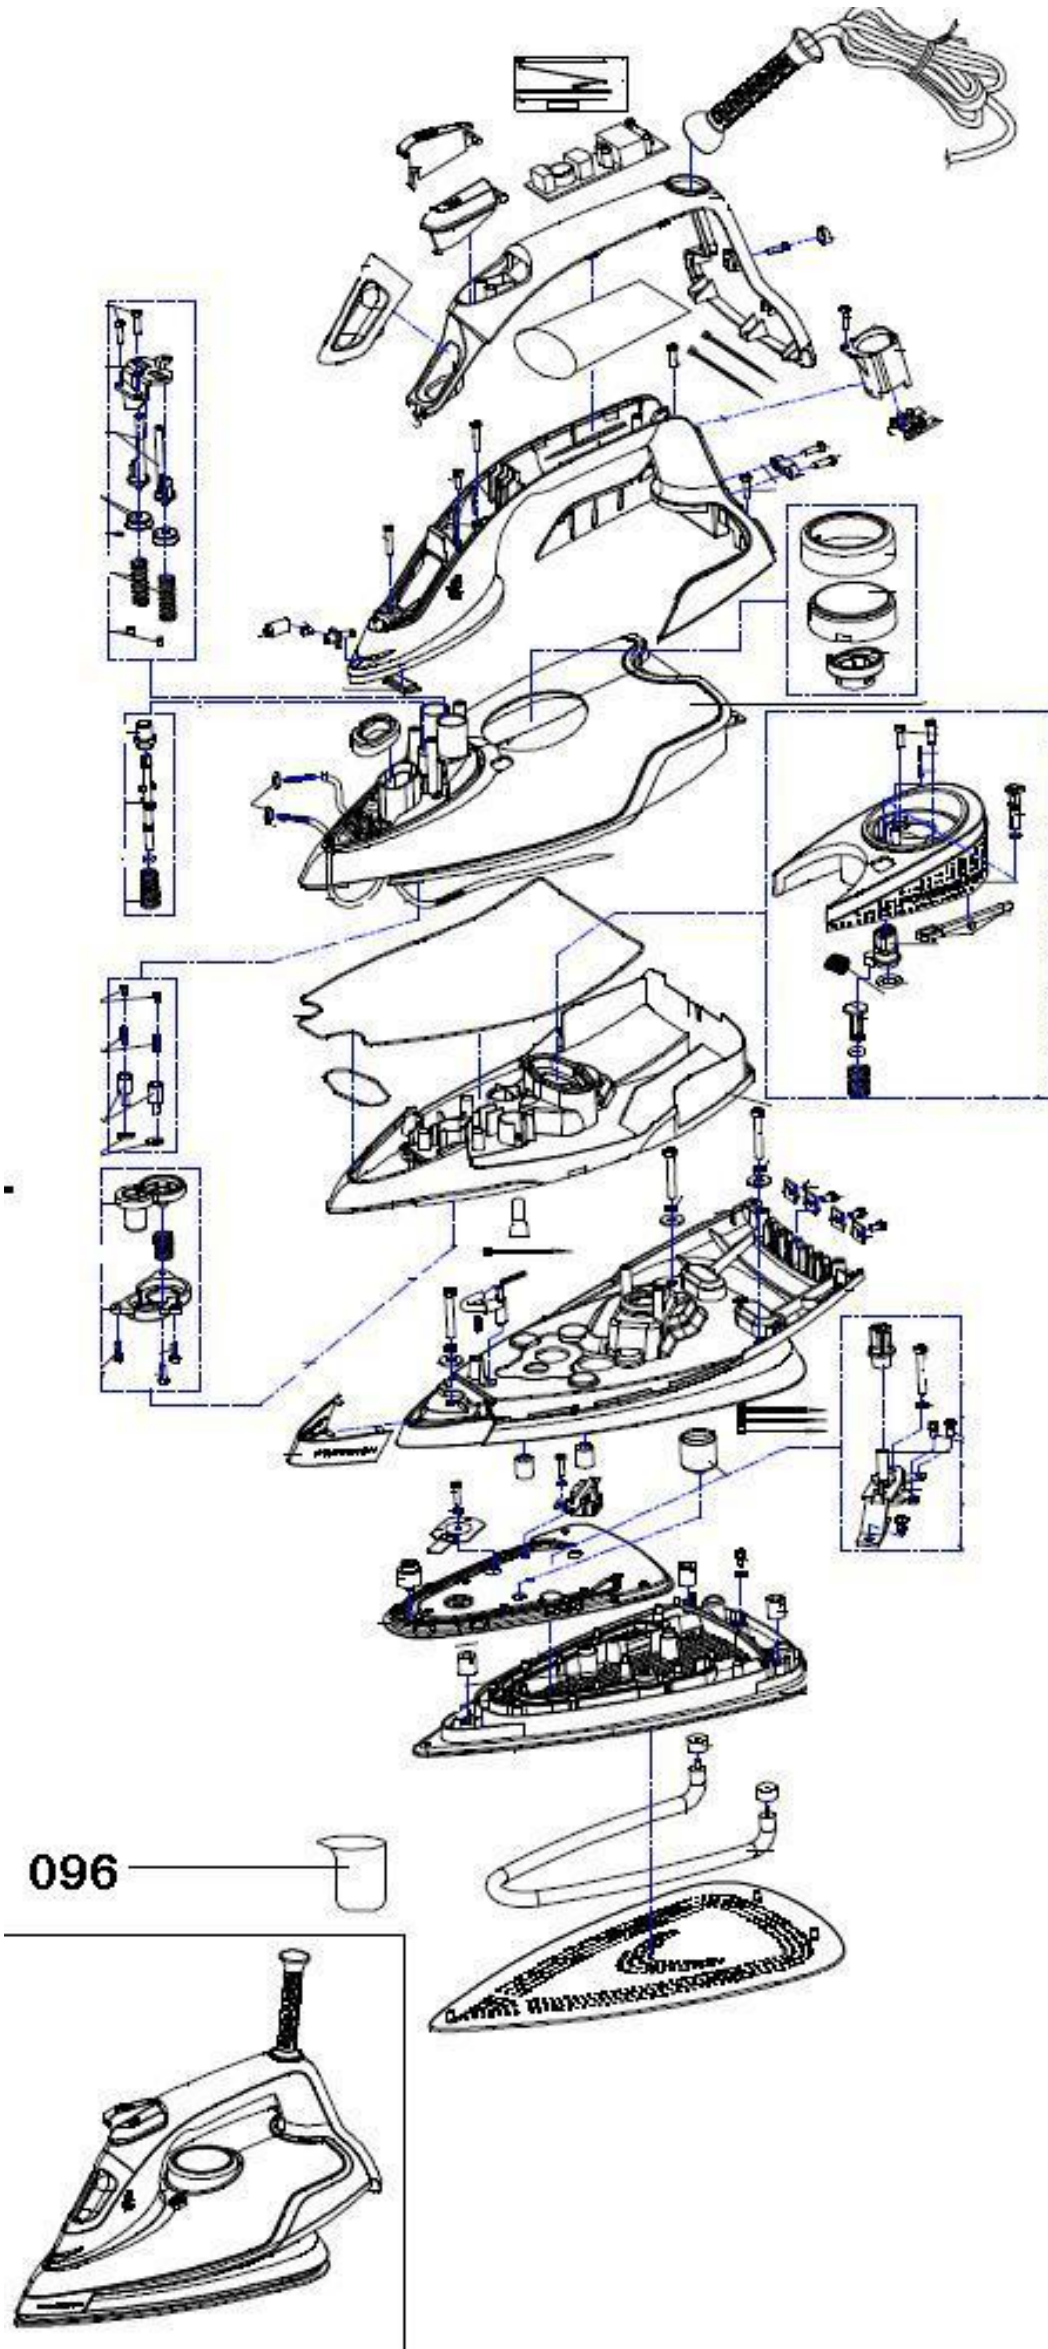

SPARE PARTS LIST

Steam Iron

3471

Item	PNC	ELC	Brand	Model	Market
A	900272985	00	Electrolux	ESI6123	THE
A	900272987	00	Electrolux	ESI6133	THE
A	900272989	00	Electrolux	ESI6123	MS
A	900272991	00	Electrolux	ESI6133	MS

Electrolux Small Appliance Asia Pacific (APAC)	Steam Iron	
	Publication-No. 130710	

ESI6123

Ex. View Drawing Housing Assembly

ESI6133

Ex. View Drawing Housing Assembly

Item	PNC	ELC	Brand	Model	Market
A	900272985	00	Electrolux	ESI6123	THE
A	900272987	00	Electrolux	ESI6133	THE
A	900272989	00	Electrolux	ESI6123	MS
A	900272991	00	Electrolux	ESI6133	MS

Pos.	Part No.	Description
096	EC1708-A10	Measure cup