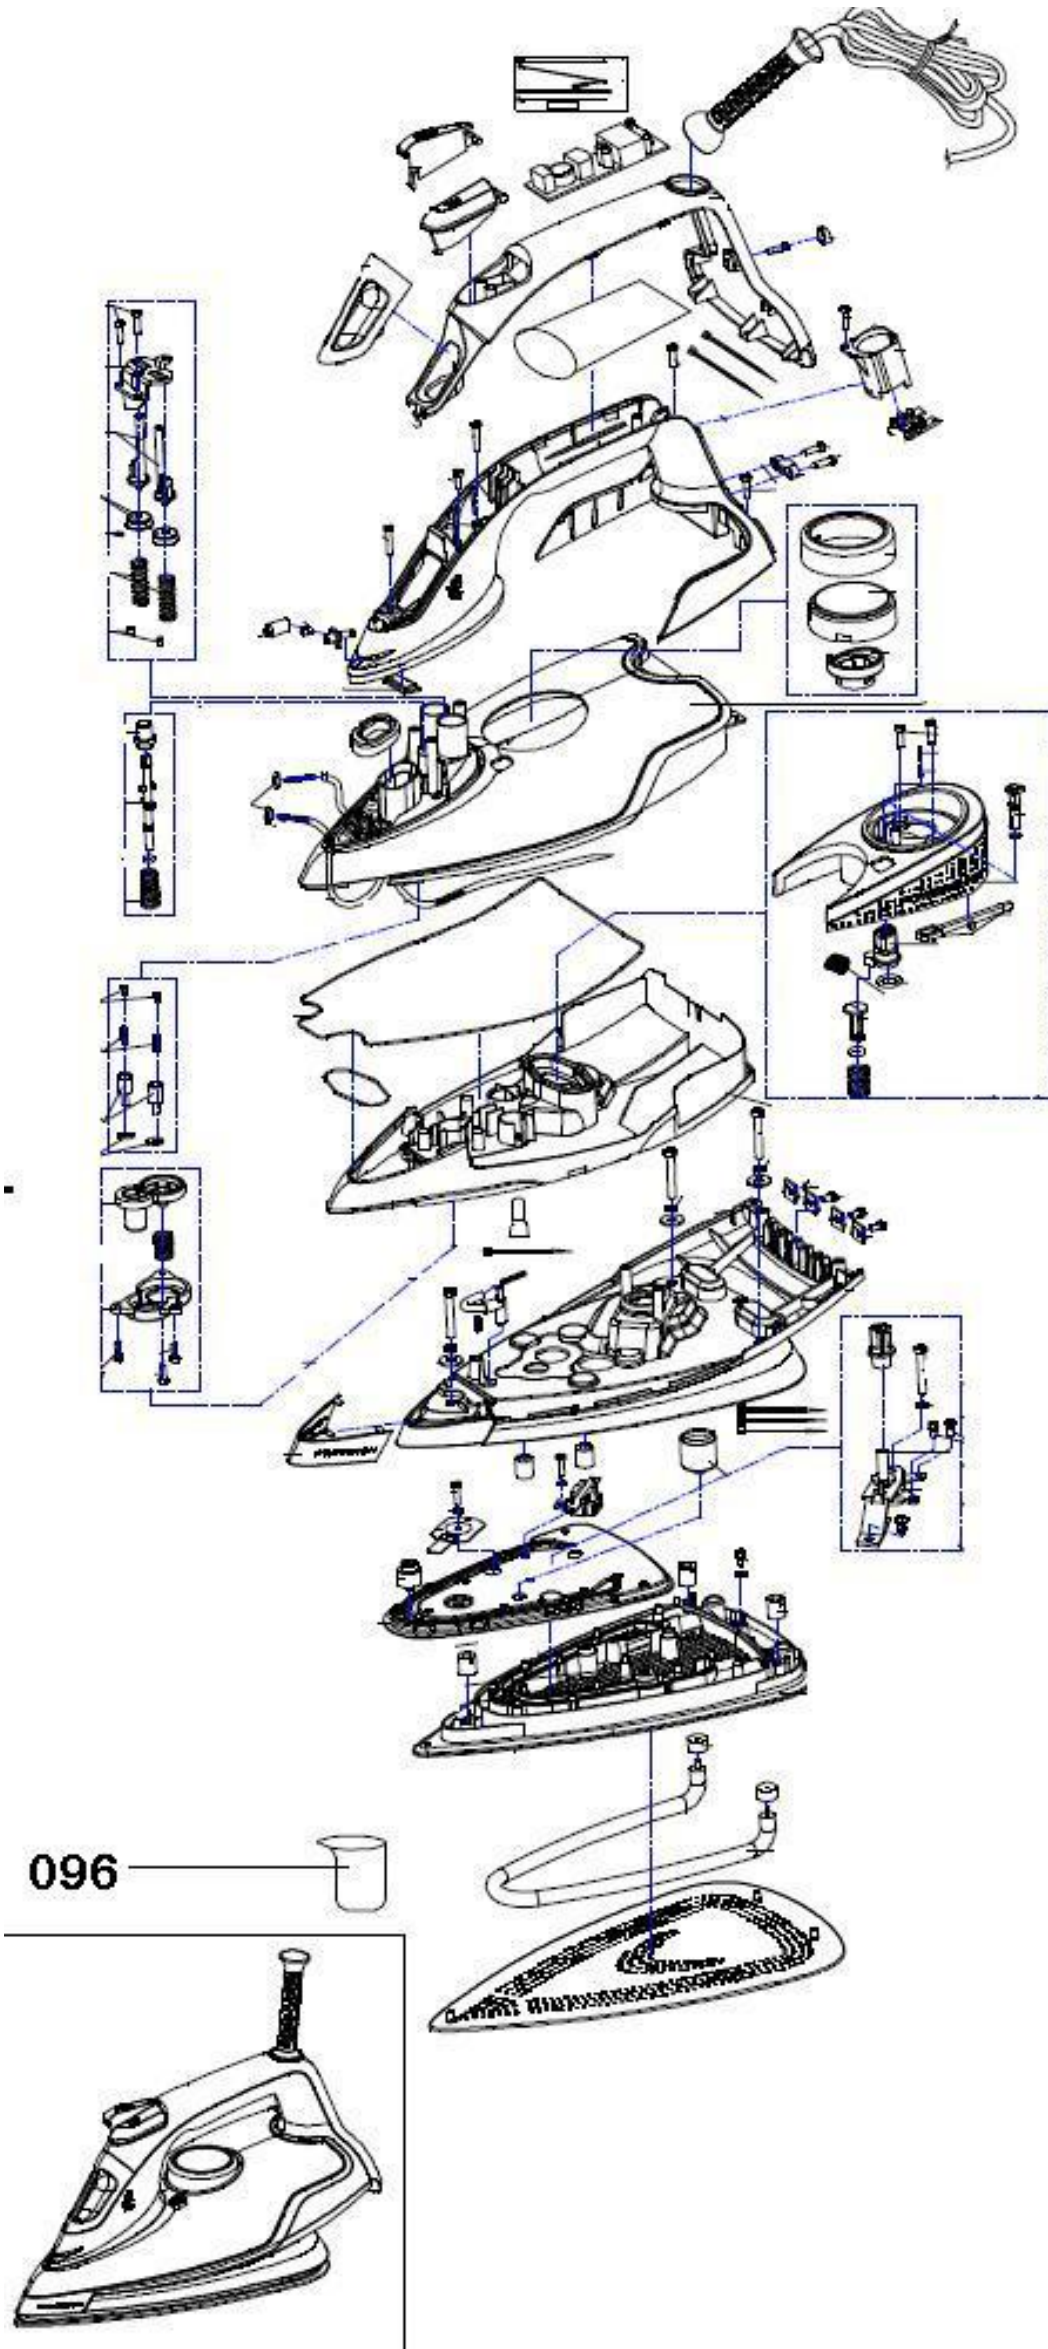

SPARE PARTS LIST

Steam Iron

3471

Item	PNC	ELC	Brand	Model	Market
A	900272985	00	Electrolux	ESI6123	THE
A	900272987	00	Electrolux	ESI6133	THE
A	900272989	00	Electrolux	ESI6123	MS
A	900272991	00	Electrolux	ESI6133	MS

Electrolux Small Appliance Asia Pacific (APAC)	Steam Iron	

Publication-No.
130710

ESI6123

Ex. View Drawing Housing Assembly

ESI6133

Ex. View Drawing Housing Assembly

Item	PNC	ELC	Brand	Model	Market
A	900272985	00	Electrolux	ESI6123	THE
A	900272987	00	Electrolux	ESI6133	THE
A	900272989	00	Electrolux	ESI6123	MS
A	900272991	00	Electrolux	ESI6133	MS

Pos.	Part No.	Description
096	EC1708-A10	Measure cup