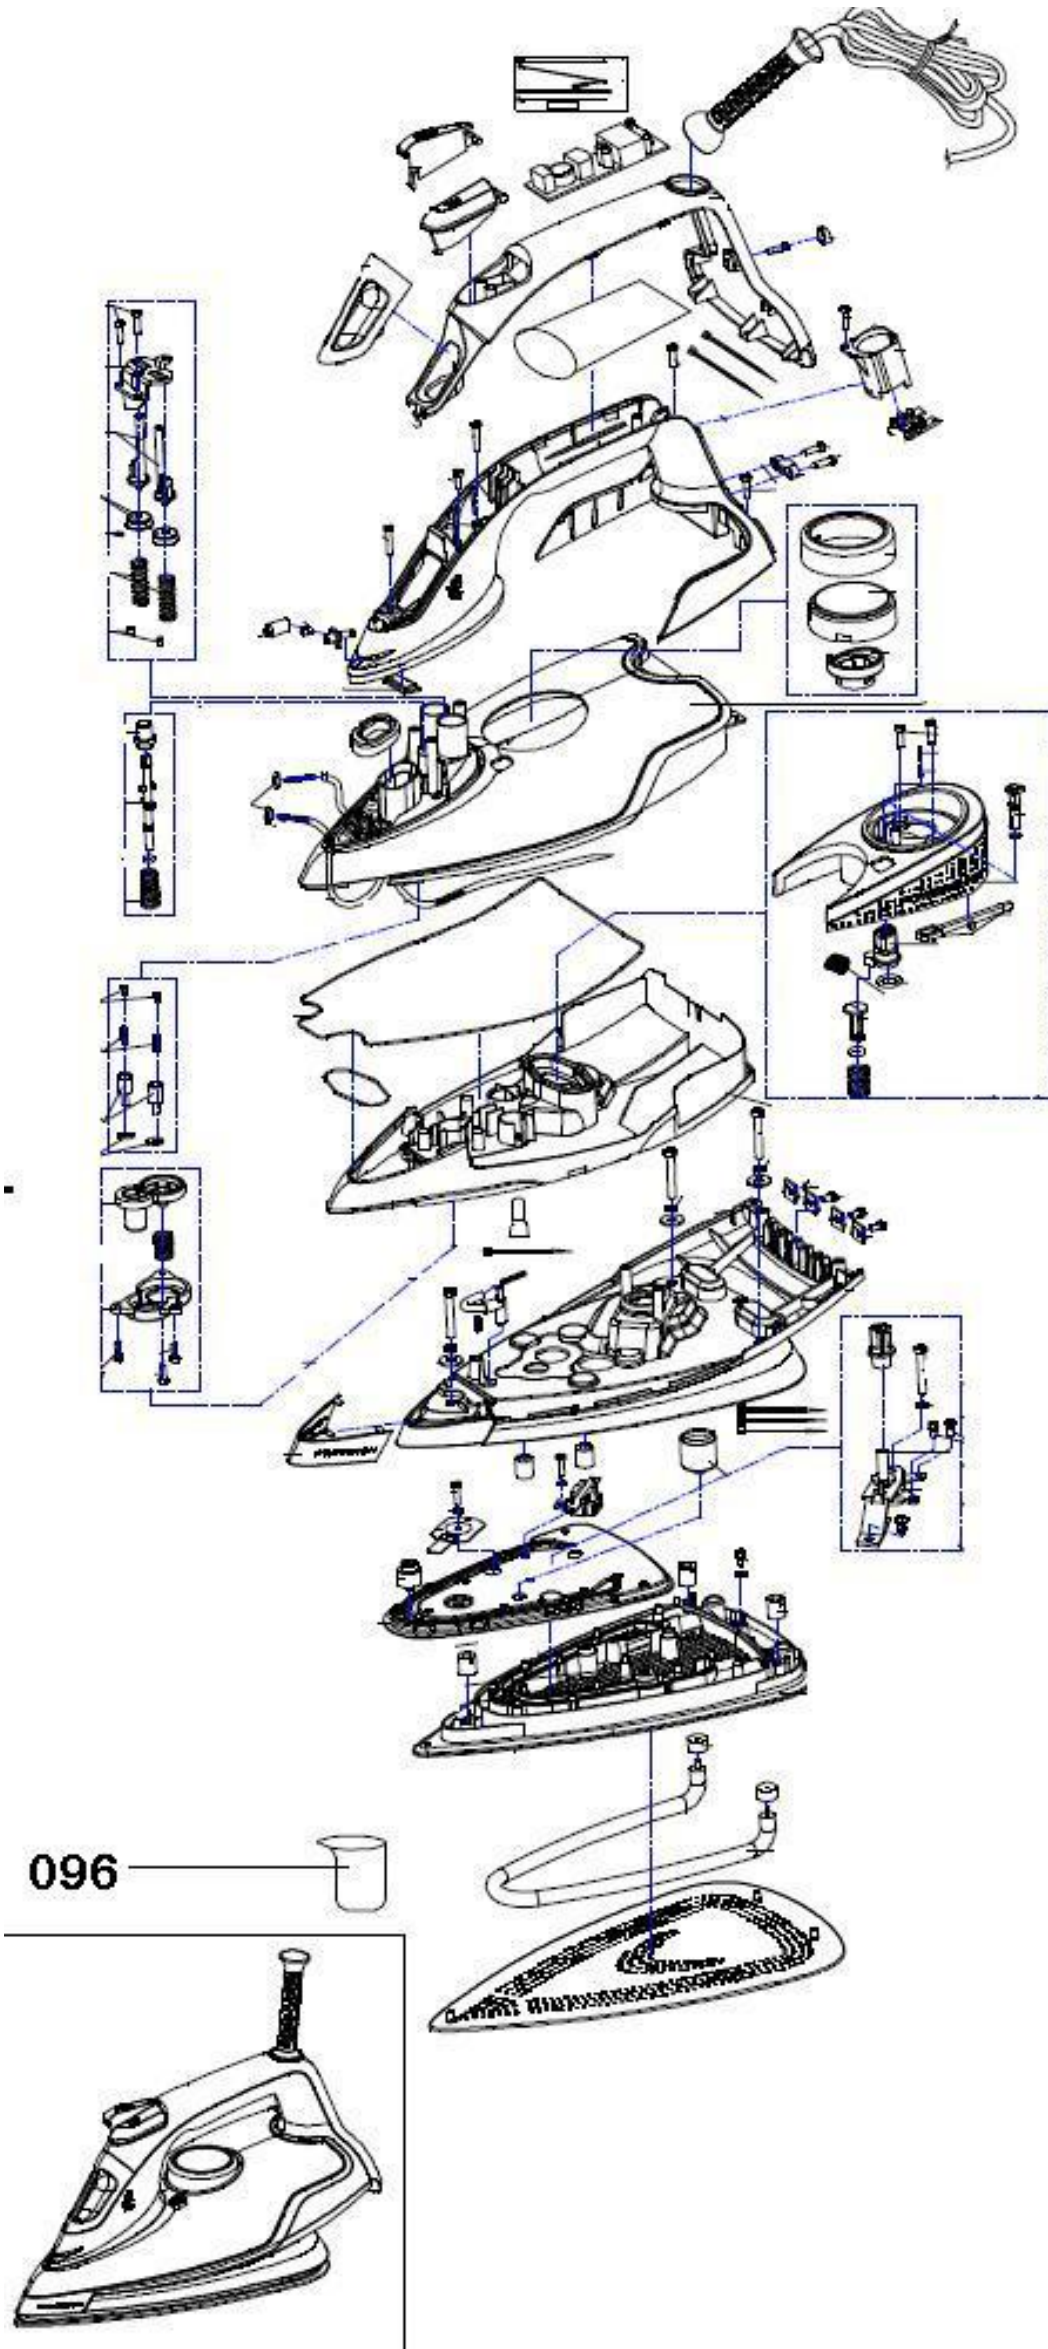

SPARE PARTS LIST

Steam Iron

3471

Item	PNC	ELC	Brand	Model	Market
A	900272985	00	Electrolux	ESI6123	THE
A	900272987	00	Electrolux	ESI6133	THE
A	900272989	00	Electrolux	ESI6123	MS
A	900272991	00	Electrolux	ESI6133	MS

Electrolux Small Appliance Asia Pacific (APAC)	Steam Iron	
Publication-No. 130710		

ESI6123

Ex. View Drawing Housing Assembly

ESI6133

Ex. View Drawing Housing Assembly

Item	PNC	ELC	Brand	Model	Market
A	900272985	00	Electrolux	ESI6123	THE
A	900272987	00	Electrolux	ESI6133	THE
A	900272989	00	Electrolux	ESI6123	MS
A	900272991	00	Electrolux	ESI6133	MS

Pos.	Part No.	Description
096	EC1708-A10	Measure cup