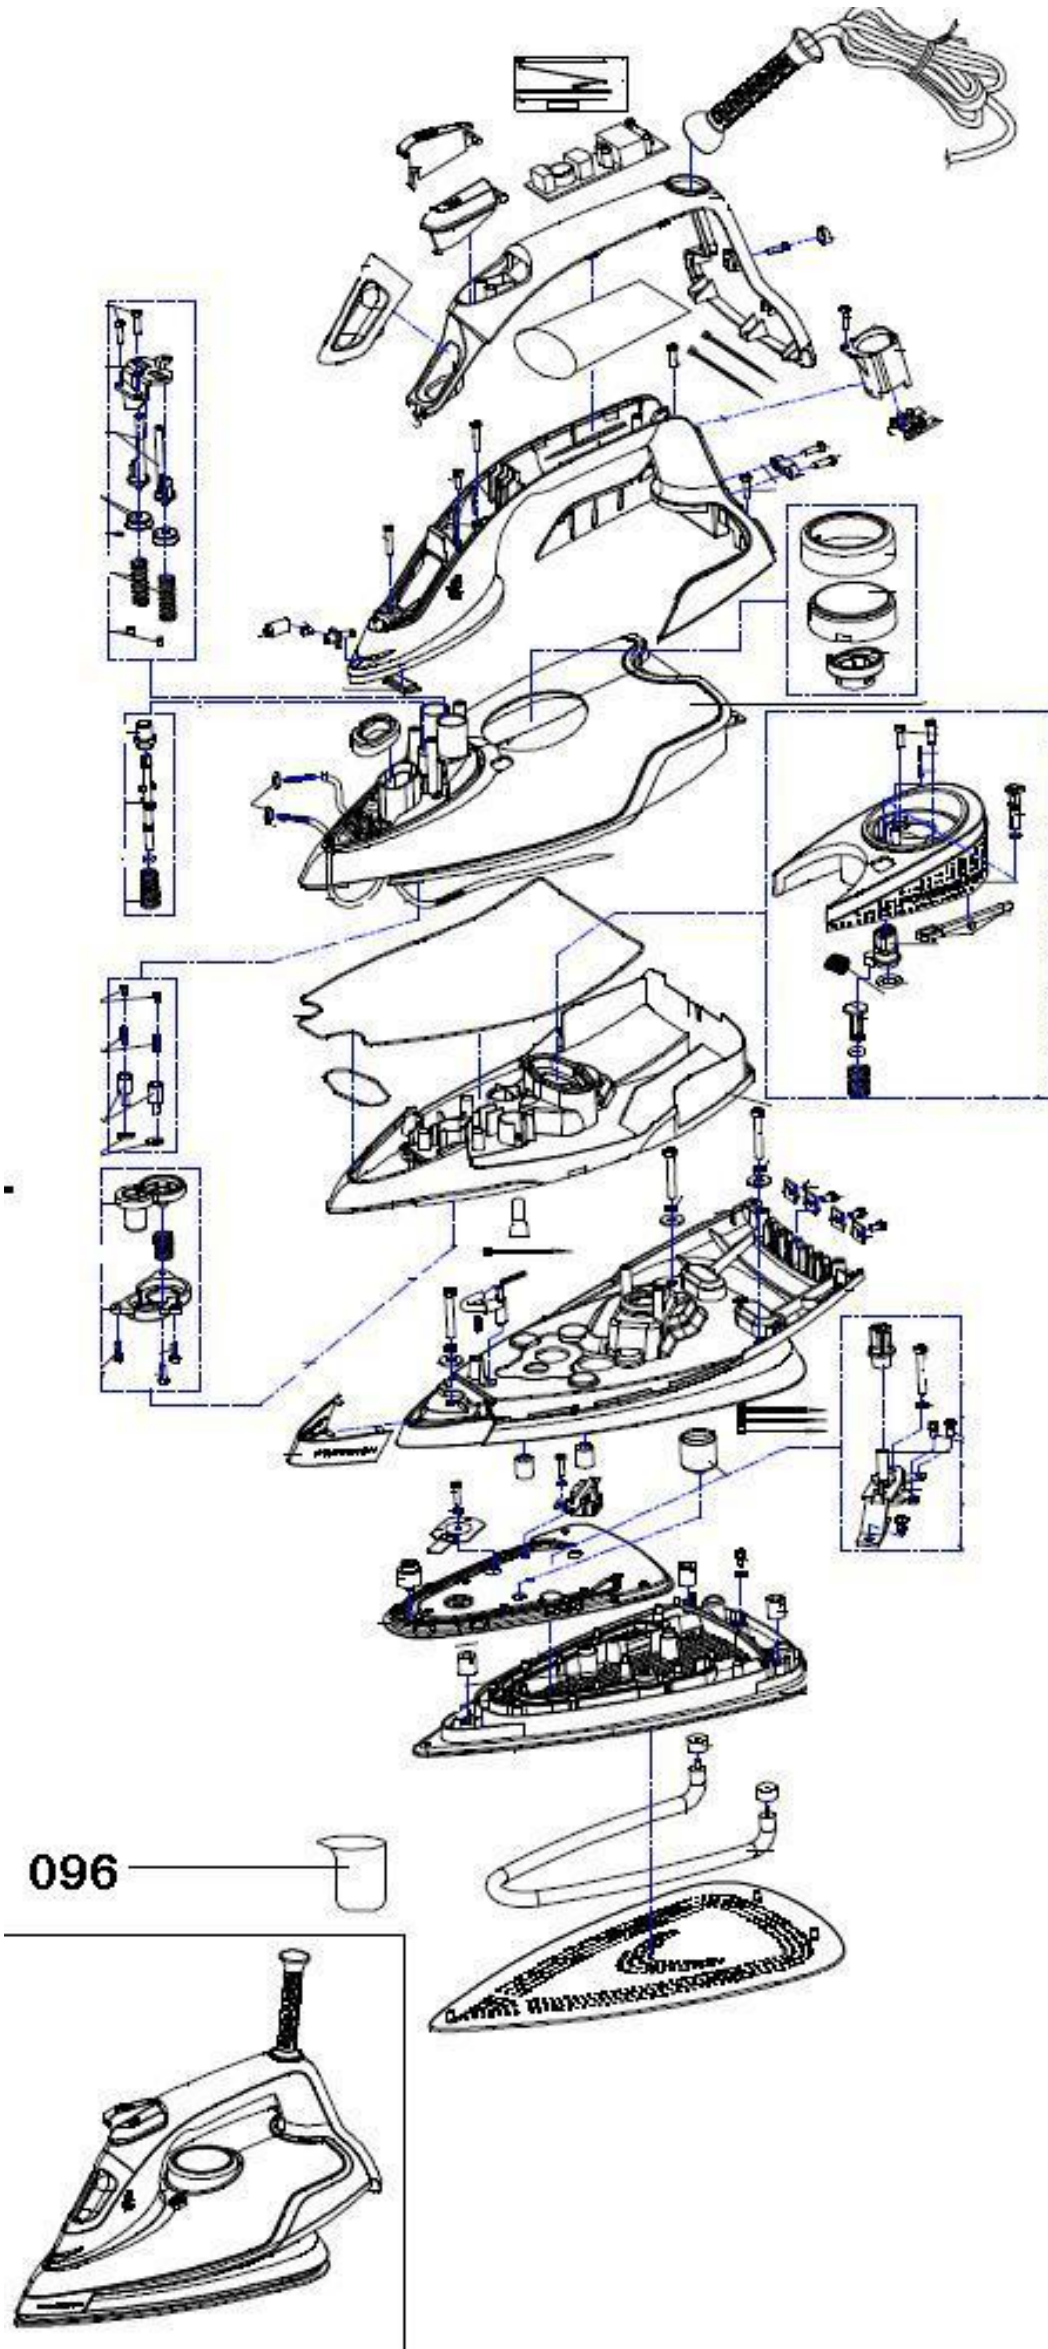

SPARE PARTS LIST

Steam Iron

3471

Item	PNC	ELC	Brand	Model	Market
A	900272985	00	Electrolux	ESI6123	THE
A	900272987	00	Electrolux	ESI6133	THE
A	900272989	00	Electrolux	ESI6123	MS
A	900272991	00	Electrolux	ESI6133	MS

# Ex. View Drawing Housing Assembly

ESI6133

# Ex. View Drawing Housing Assembly

Item	PNC	ELC	Brand	Model	Market
A	900272985	00	Electrolux	ESI6123	THE
A	900272987	00	Electrolux	ESI6133	THE
A	900272989	00	Electrolux	ESI6123	MS
A	900272991	00	Electrolux	ESI6133	MS

Pos.	Part No.	Description
096	EC1708-A10	Measure cup