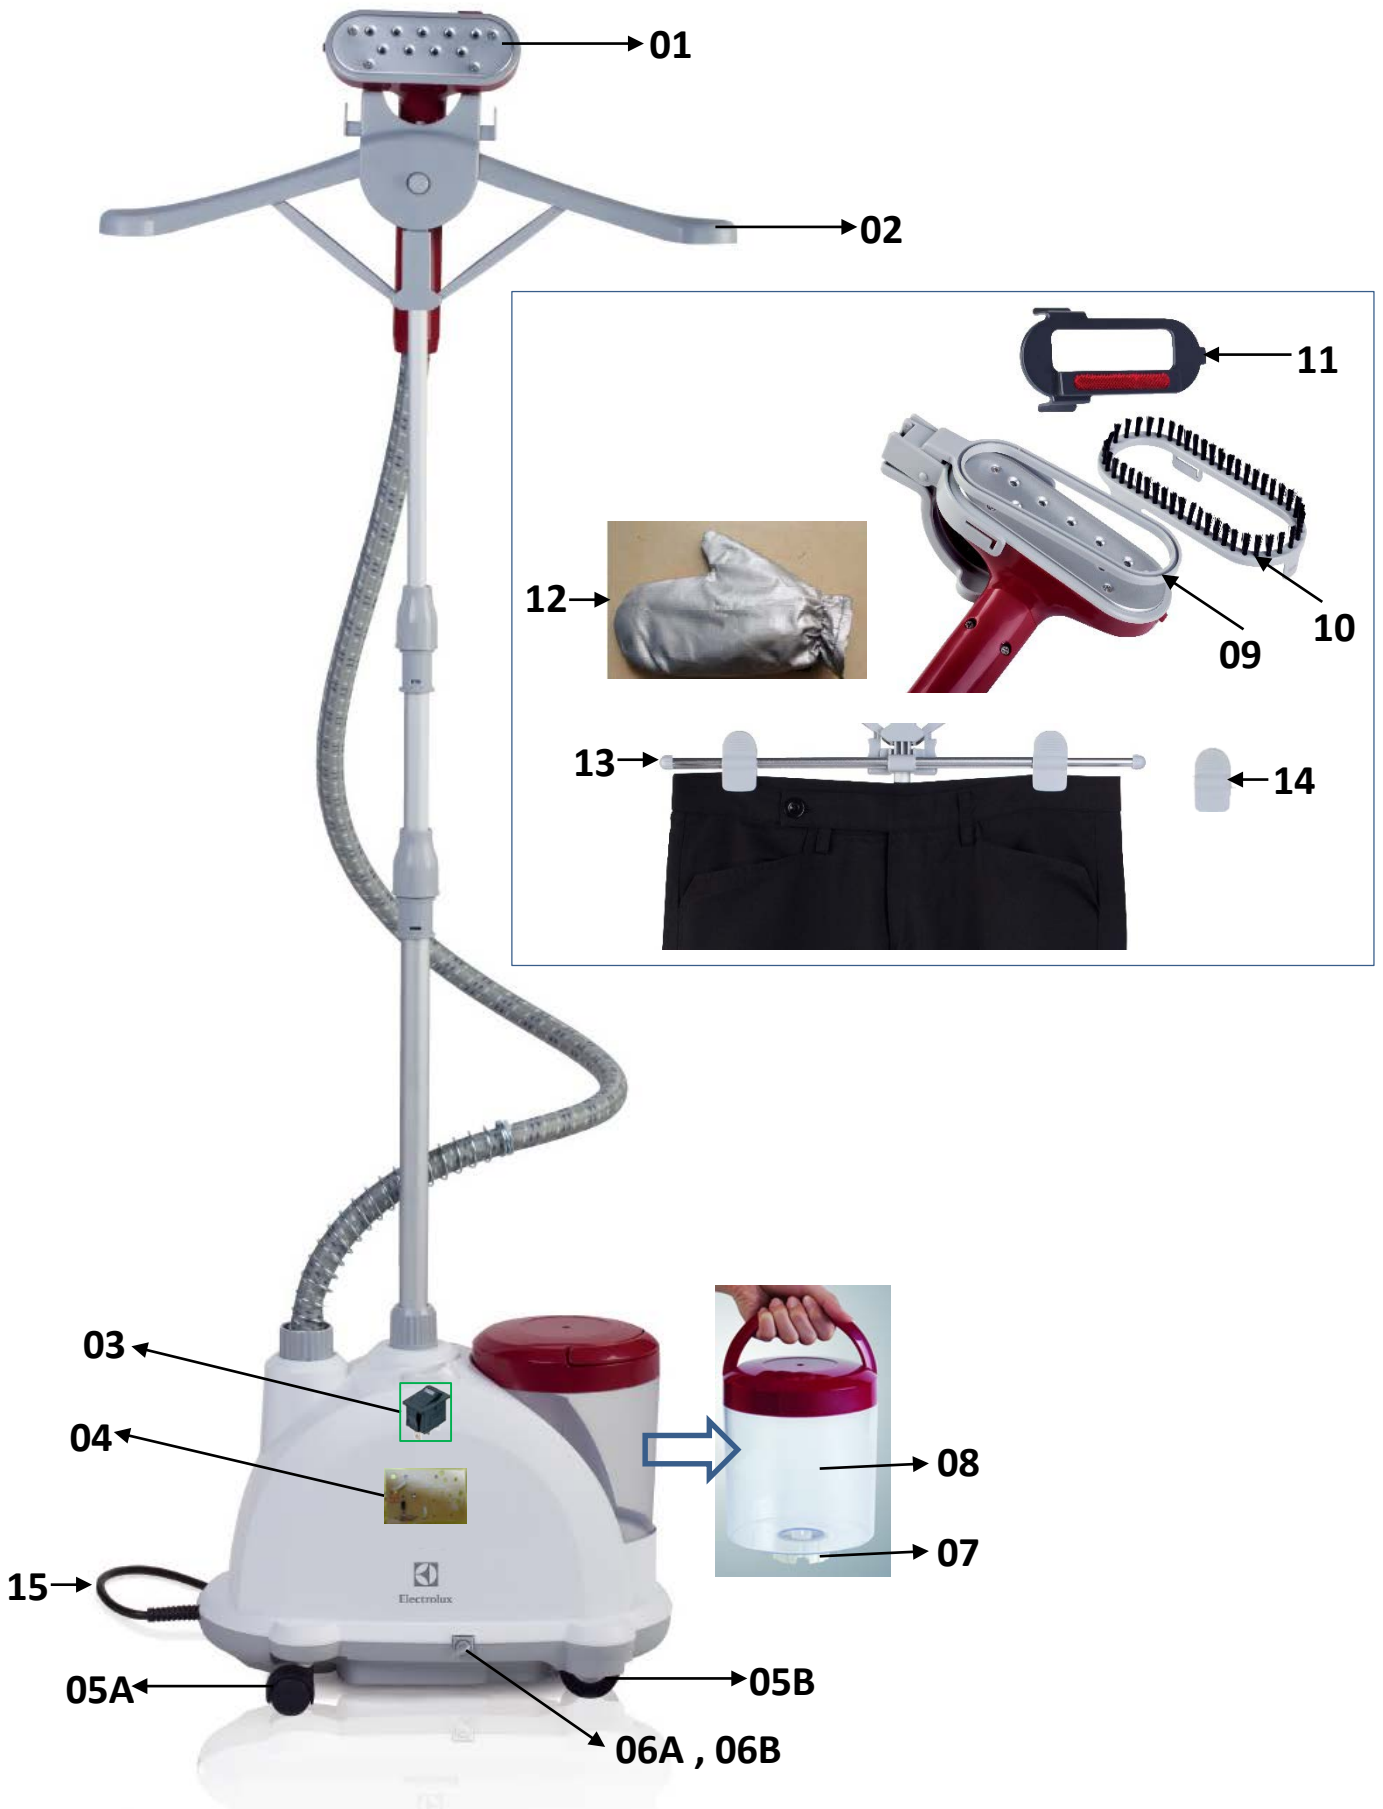

Item	PNC	ELC	Brand	Model	Market
A	900272965	00	Electrolux	EGS2003	THE
A	900272969	00	Electrolux	EGS2003	MYH

Pos.	Part No.	Description
01	F43G0500027R	steam head assy
02	F37G2400002R	cloth rack assy
03	D3089000002R	switch
04	A9541000002R	PCB
05A	F38G0300001R	universal wheels
05B	A4303150005R	directional wheels
06A	Q951467PE46	drain valve
06B	X9514010001R	sealing for drain valve
07	A9506260003R	non-returning valve knob assy.
08	B9542960601R	water tank
09	F42G0900003R	Line clamp
10	F99G1000003	hair brush
11	F47G1300002	Static brush
12	Z1620000006	scald proof glove
13	F45G1100003R	trousers rack
14	F46G1200003R	Fixing clamp
15	D1AF10Z3001R	cord (TH Plug) For PNC 900272965
16	D1AH20Z3001R	cord (UK Plug) For PNC 900272969