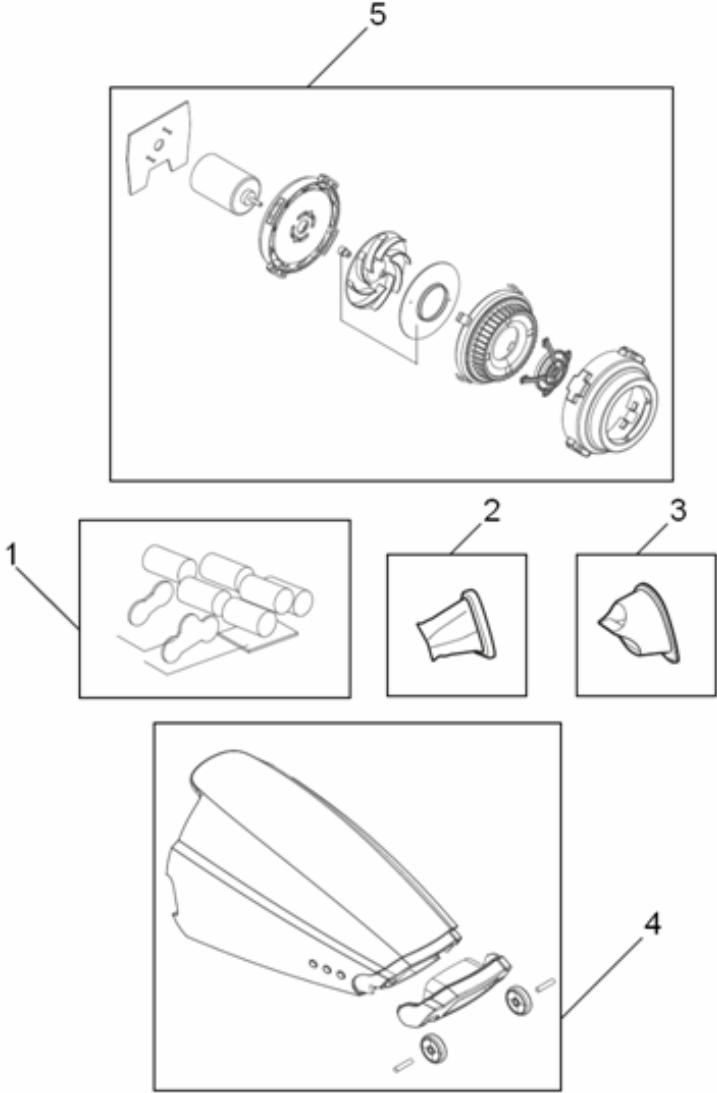

SPARE PARTS LIST

Hand held rechargeables

0910

Item	PNC	ELC	Brand	Model	Market
A	900165949	00	Electrolux	ZB4106WD	MYH/SGE

Electrolux Thailand Co.,Ltd.
1910 Electrolux Building
New Petchburi Rd.
Bangkapi
Huaykwang
Bangkok , 10310
Tel : +662 725 9000

Publication-No.
111114

Hand held
rechargeables

Model : ZB4106WD
PNC : 900165949

Ex. View Drawing
Kit & Accessories

Item	PNC	ELC	Brand	Model	Market
A	900165949	00	Electrolux	ZB4106WD	MYH/SGE

Pos.	Part No.	Description
1	987033014	Battery kit
2	987132001	Filter, inner
3	987132002	Filter, outer
4	987134001	Dust container
5	987133003	Motor kit
A1	500127132010	Small brush
A2	100170300361040	Crevice nozzle
A3	400067133070	Charger
A4	987130003	Charging station