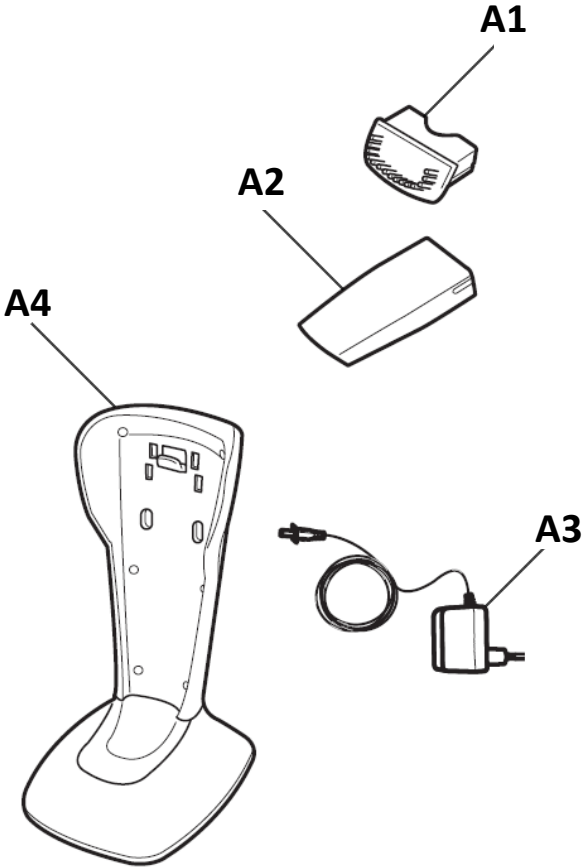

SPARE PARTS LIST

Hand held rechargeables

0910

Item	PNC	ELC	Brand	Model	Market
A	900165949	00	Electrolux	ZB4106WD	MYH/SGE

Electrolux Thailand Co.,Ltd.
1910 Electrolux Building
New Petchburi Rd.
Bangkapi
Huaykwang
Bangkok , 10310
Tel : +662 725 9000

Publication-No.
111114

Hand held
rechargeables

Model : ZB4106WD
PNC : 900165949

Ex. View Drawing
Kit & Accessories

Item	PNC	ELC	Brand	Model	Market
A	900165949	00	Electrolux	ZB4106WD	MYH/SGE

Pos.	Part No.	Description
1	987033014	Battery kit
2	987132001	Filter, inner
3	987132002	Filter, outer
4	987134001	Dust container
5	987133003	Motor kit
A1	500127132010	Small brush
A2	100170300361040	Crevice nozzle
A3	400067133070	Charger
A4	987130003	Charging station