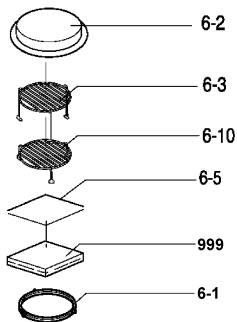

MISCELLANEOUS

Actual wire harness may be different than illustration.

ACCESSORIES

FIXING KIT SCREWS NOT ON MODELS FOR UK,CH OR REX

REF No.	DESCRIPTION	QTY
718a	WOOD SCREWS	4
7-1	SCREW	1

REF No.	DESCRIPTION	QTY
4-2B	BRACKET (U)	1
4-2S	BRACKET (L)	1

FIXING KIT SCREWS ALL MODELS

REF No.	DESCRIPTION	QTY
7-1B	WOOD SCREWS	4
7-1S	SCREW	4
7-2B	SCREW	3

★ Not replaceable items.

P09473047097