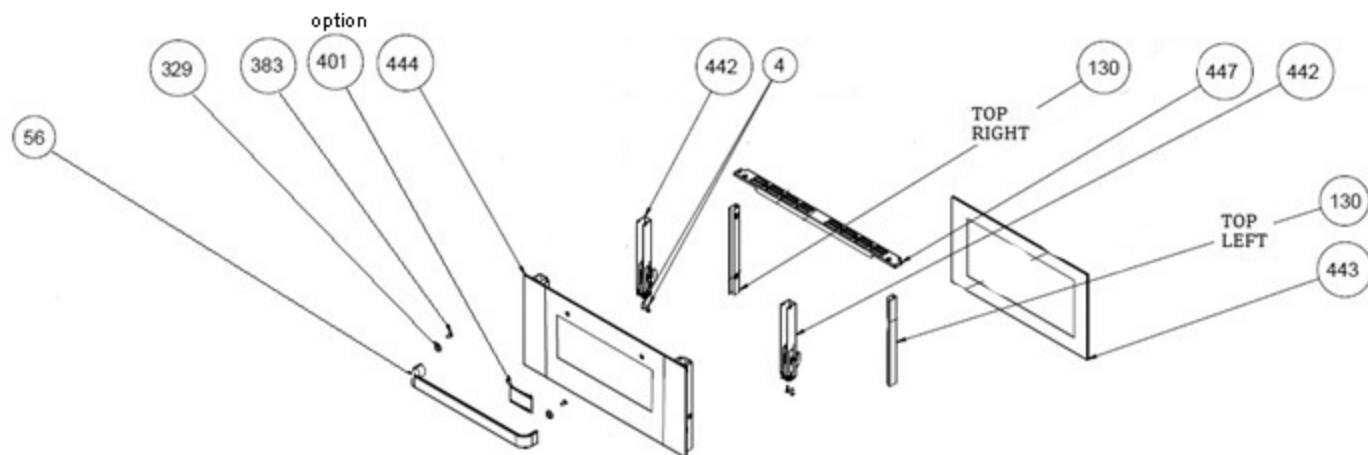

FLAT TOP OVEN DOOR WITH FULL GLASS STRUCTURE (POSITION NO 465)

FLAT MAIN OVEN DOOR WITH FULL GLASS STRUCTURE (POSITION NO 377)

P09443001834