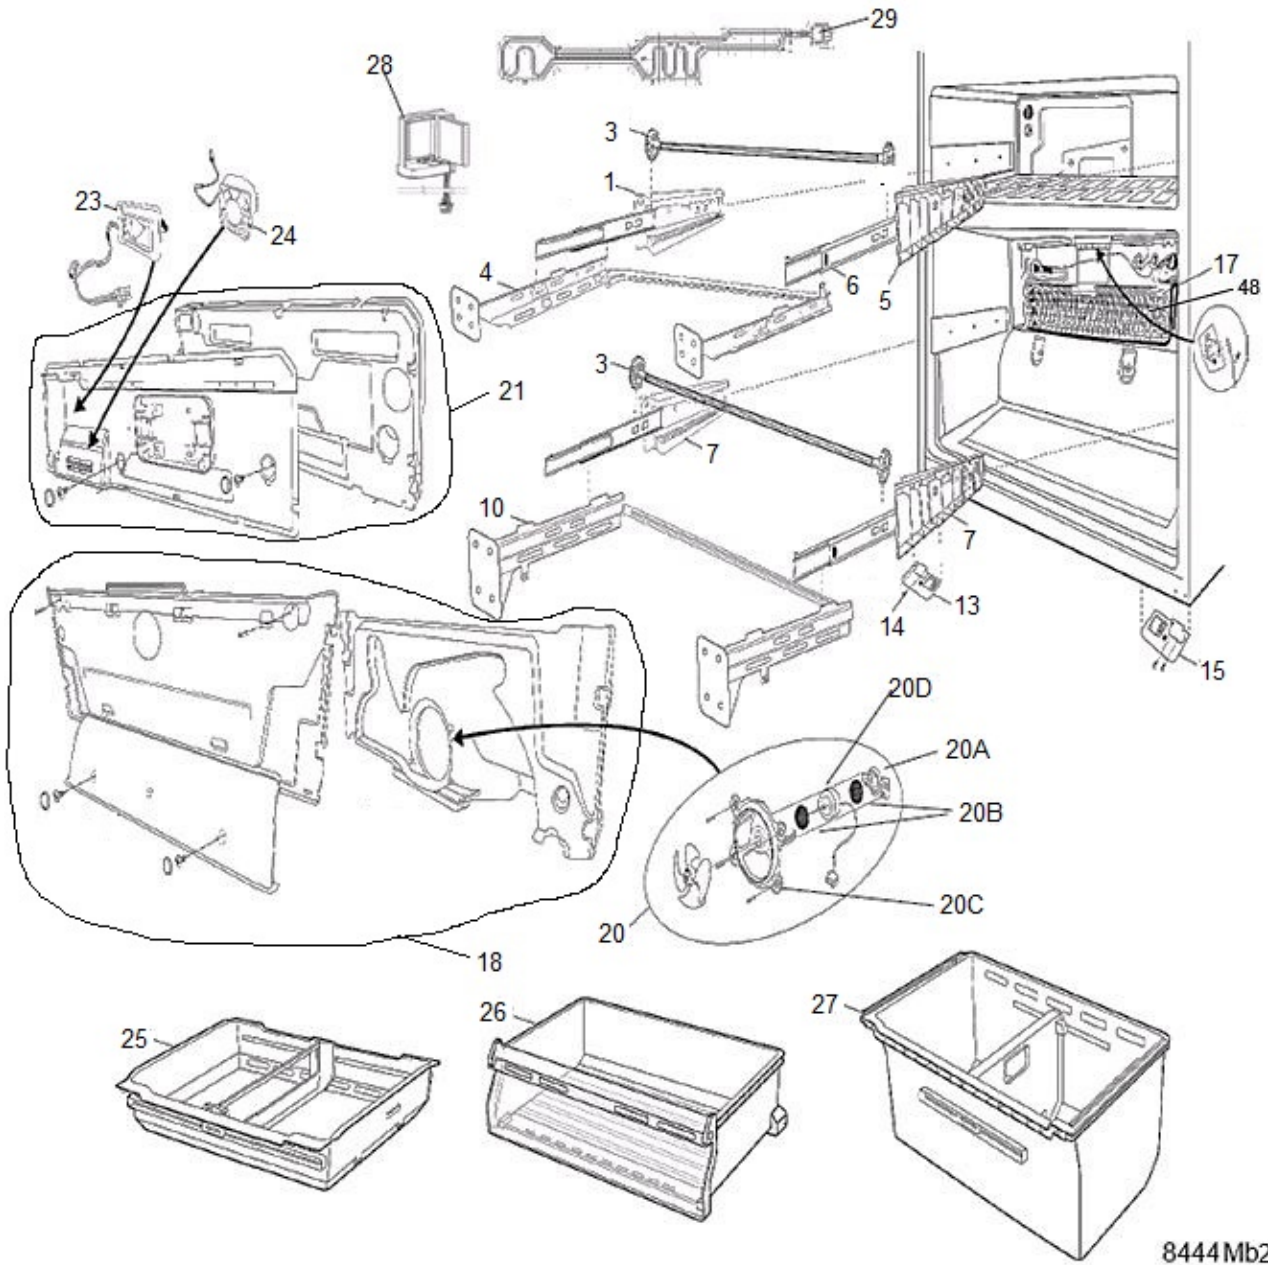

MODEL: EHE6899
FREEZER INTERNALS

Ex Drawing 8444Mb2

8444Mb2