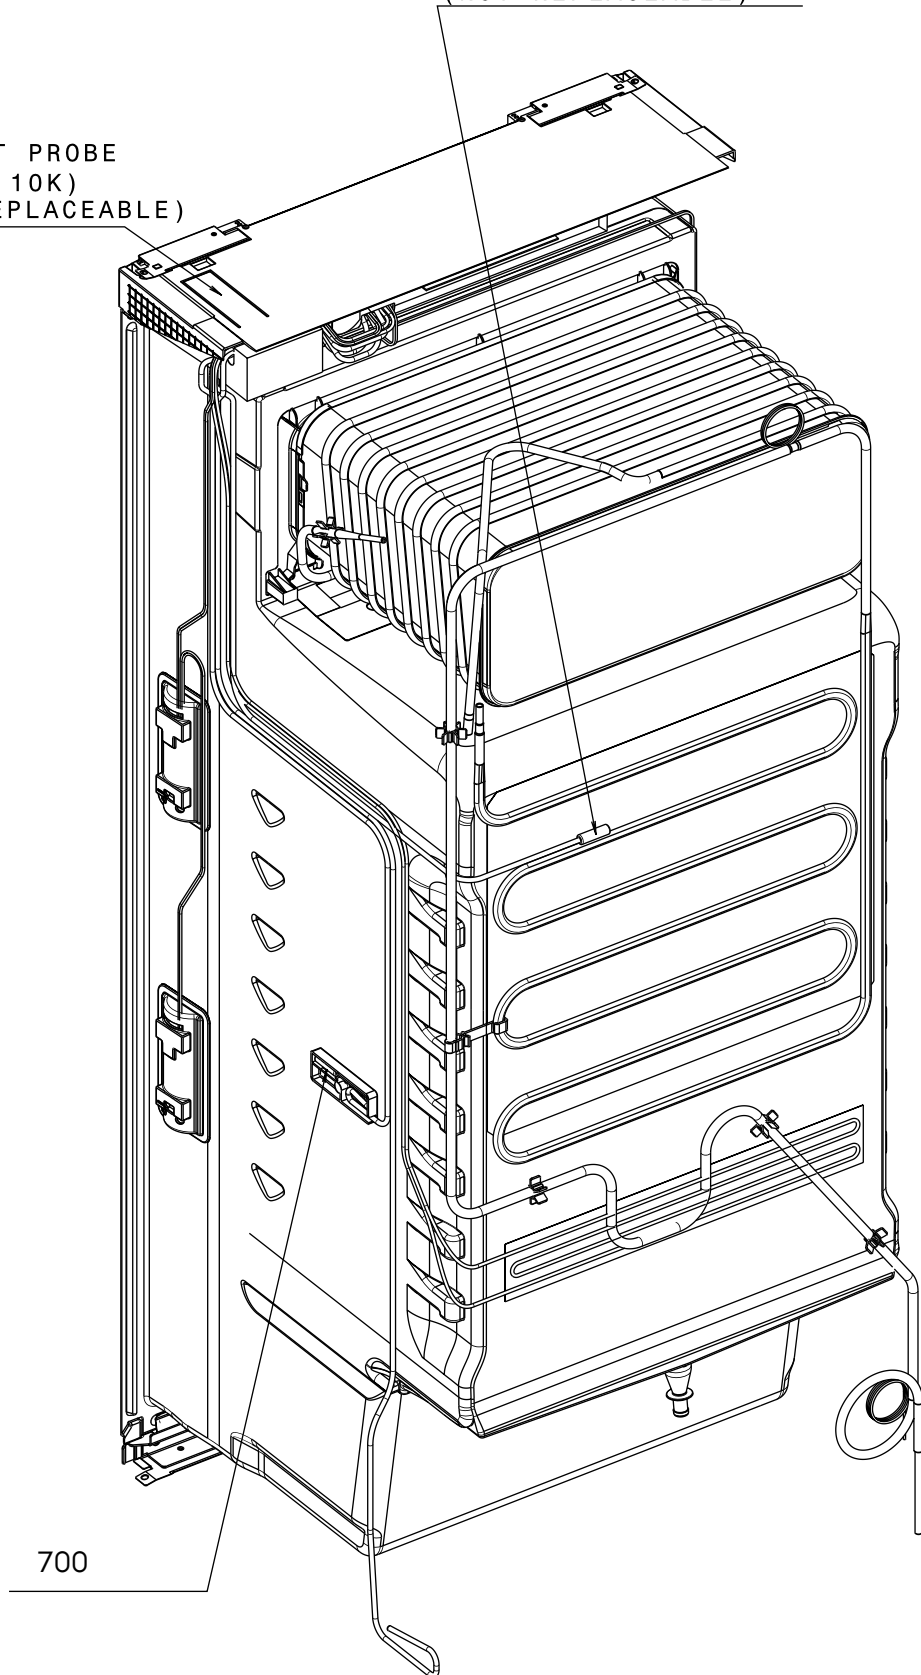

EVAPORATOR RF PROBE  
(NOT REPLACEABLE)

AMBIENT PROBE  
(KIT B 10K)  
(NOT REPLACEABLE)

700