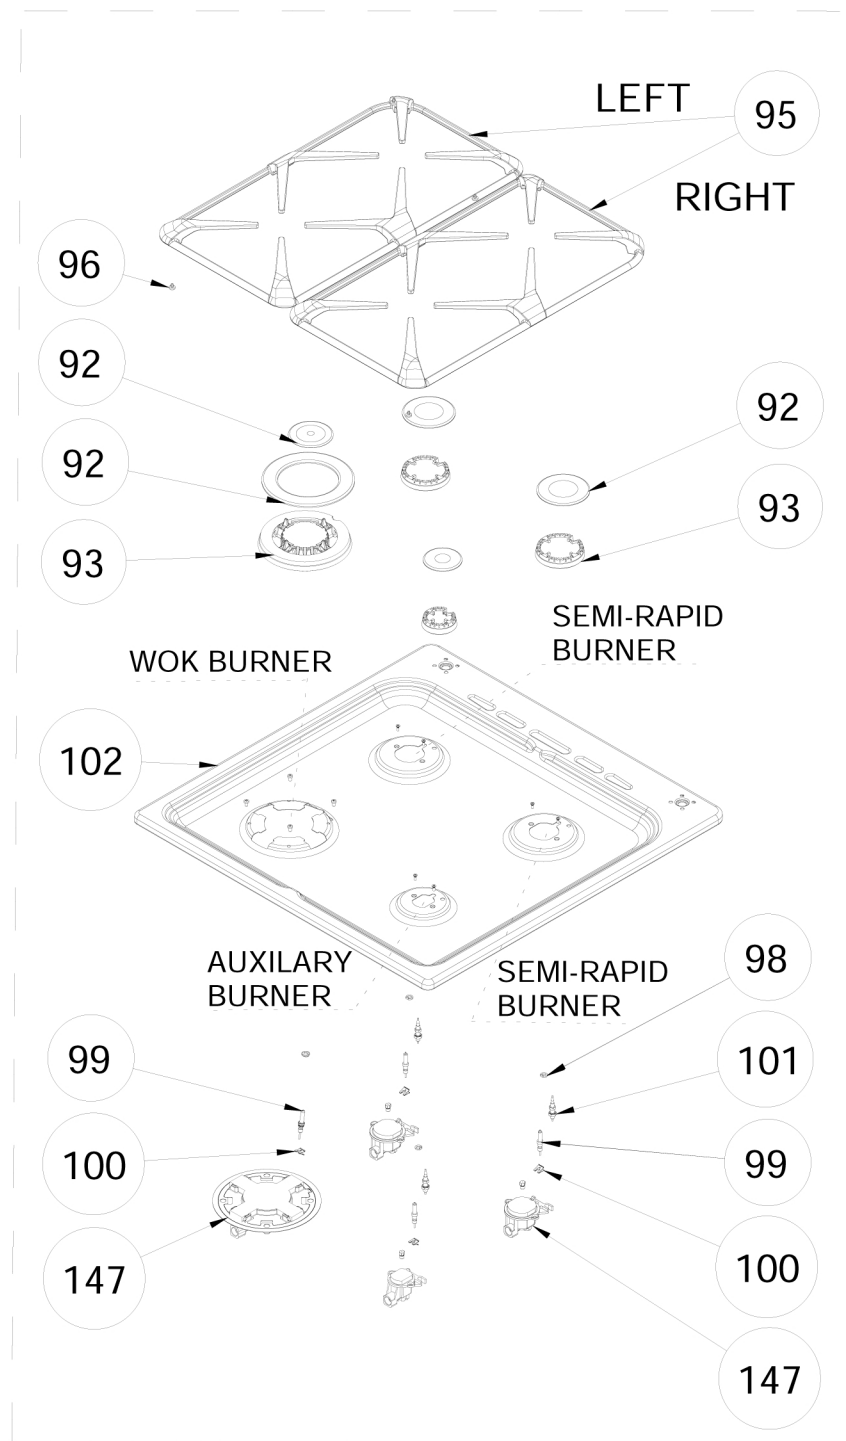

4 GAS

3 GAS + WOK BURNER

SHUT-OFF VALVE BUTTON & RING
(OPTIONAL)