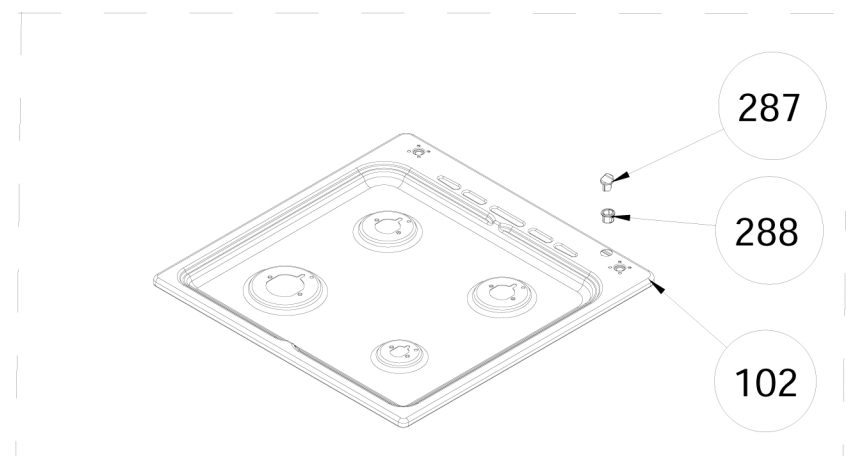

4 GAS

3 GAS + WOK BURNER

SHUT-OFF VALVE BUTTON & RING
(OPTIONAL)