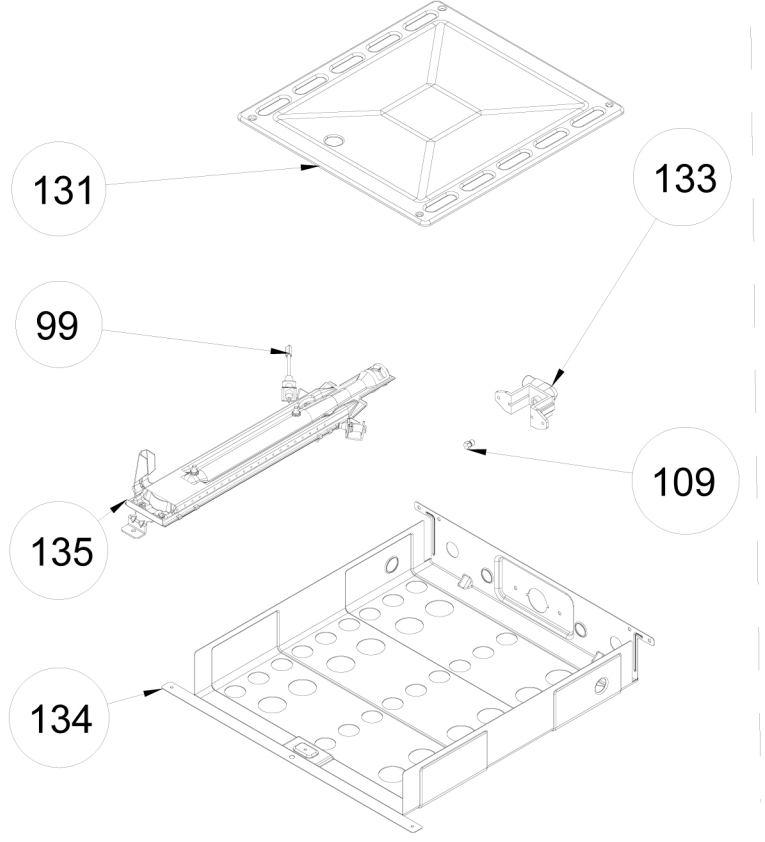

GRILL PAN AND HANDLE SET  
(TRAY SET FOR GRILL)  
(POSITION NO : 265) - (OPTIONAL)

THERMIST BULB  
HOLDER/BRACKET

OVEN BURNER GROUP