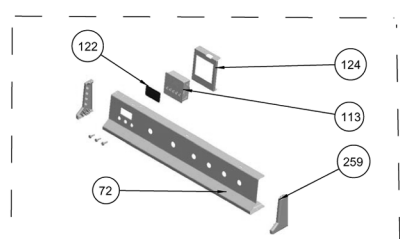

MECHANIC TIMER (OPTIONAL)

60X60 ANALOG TIMER (OPTIONAL)

60X60 DIGITAL TIMER (OPTIONAL)

SPARK/LAMP BUTTON (OPTIONAL)

KNOBS (OPTIONAL)

FRONT PANELS (OPTIONAL)

P00003008113