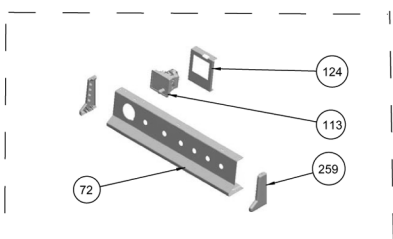

MECHANIC TIMER (OPTIONAL)

60X60 ANALOG TIMER (OPTIONAL)

60X60 DIGITAL TIMER (OPTIONAL)

SPARK/LAMP BUTTON (OPTIONAL)

KNOBS (OPTIONAL)

FRONT PANELS (OPTIONAL)

P00003008113