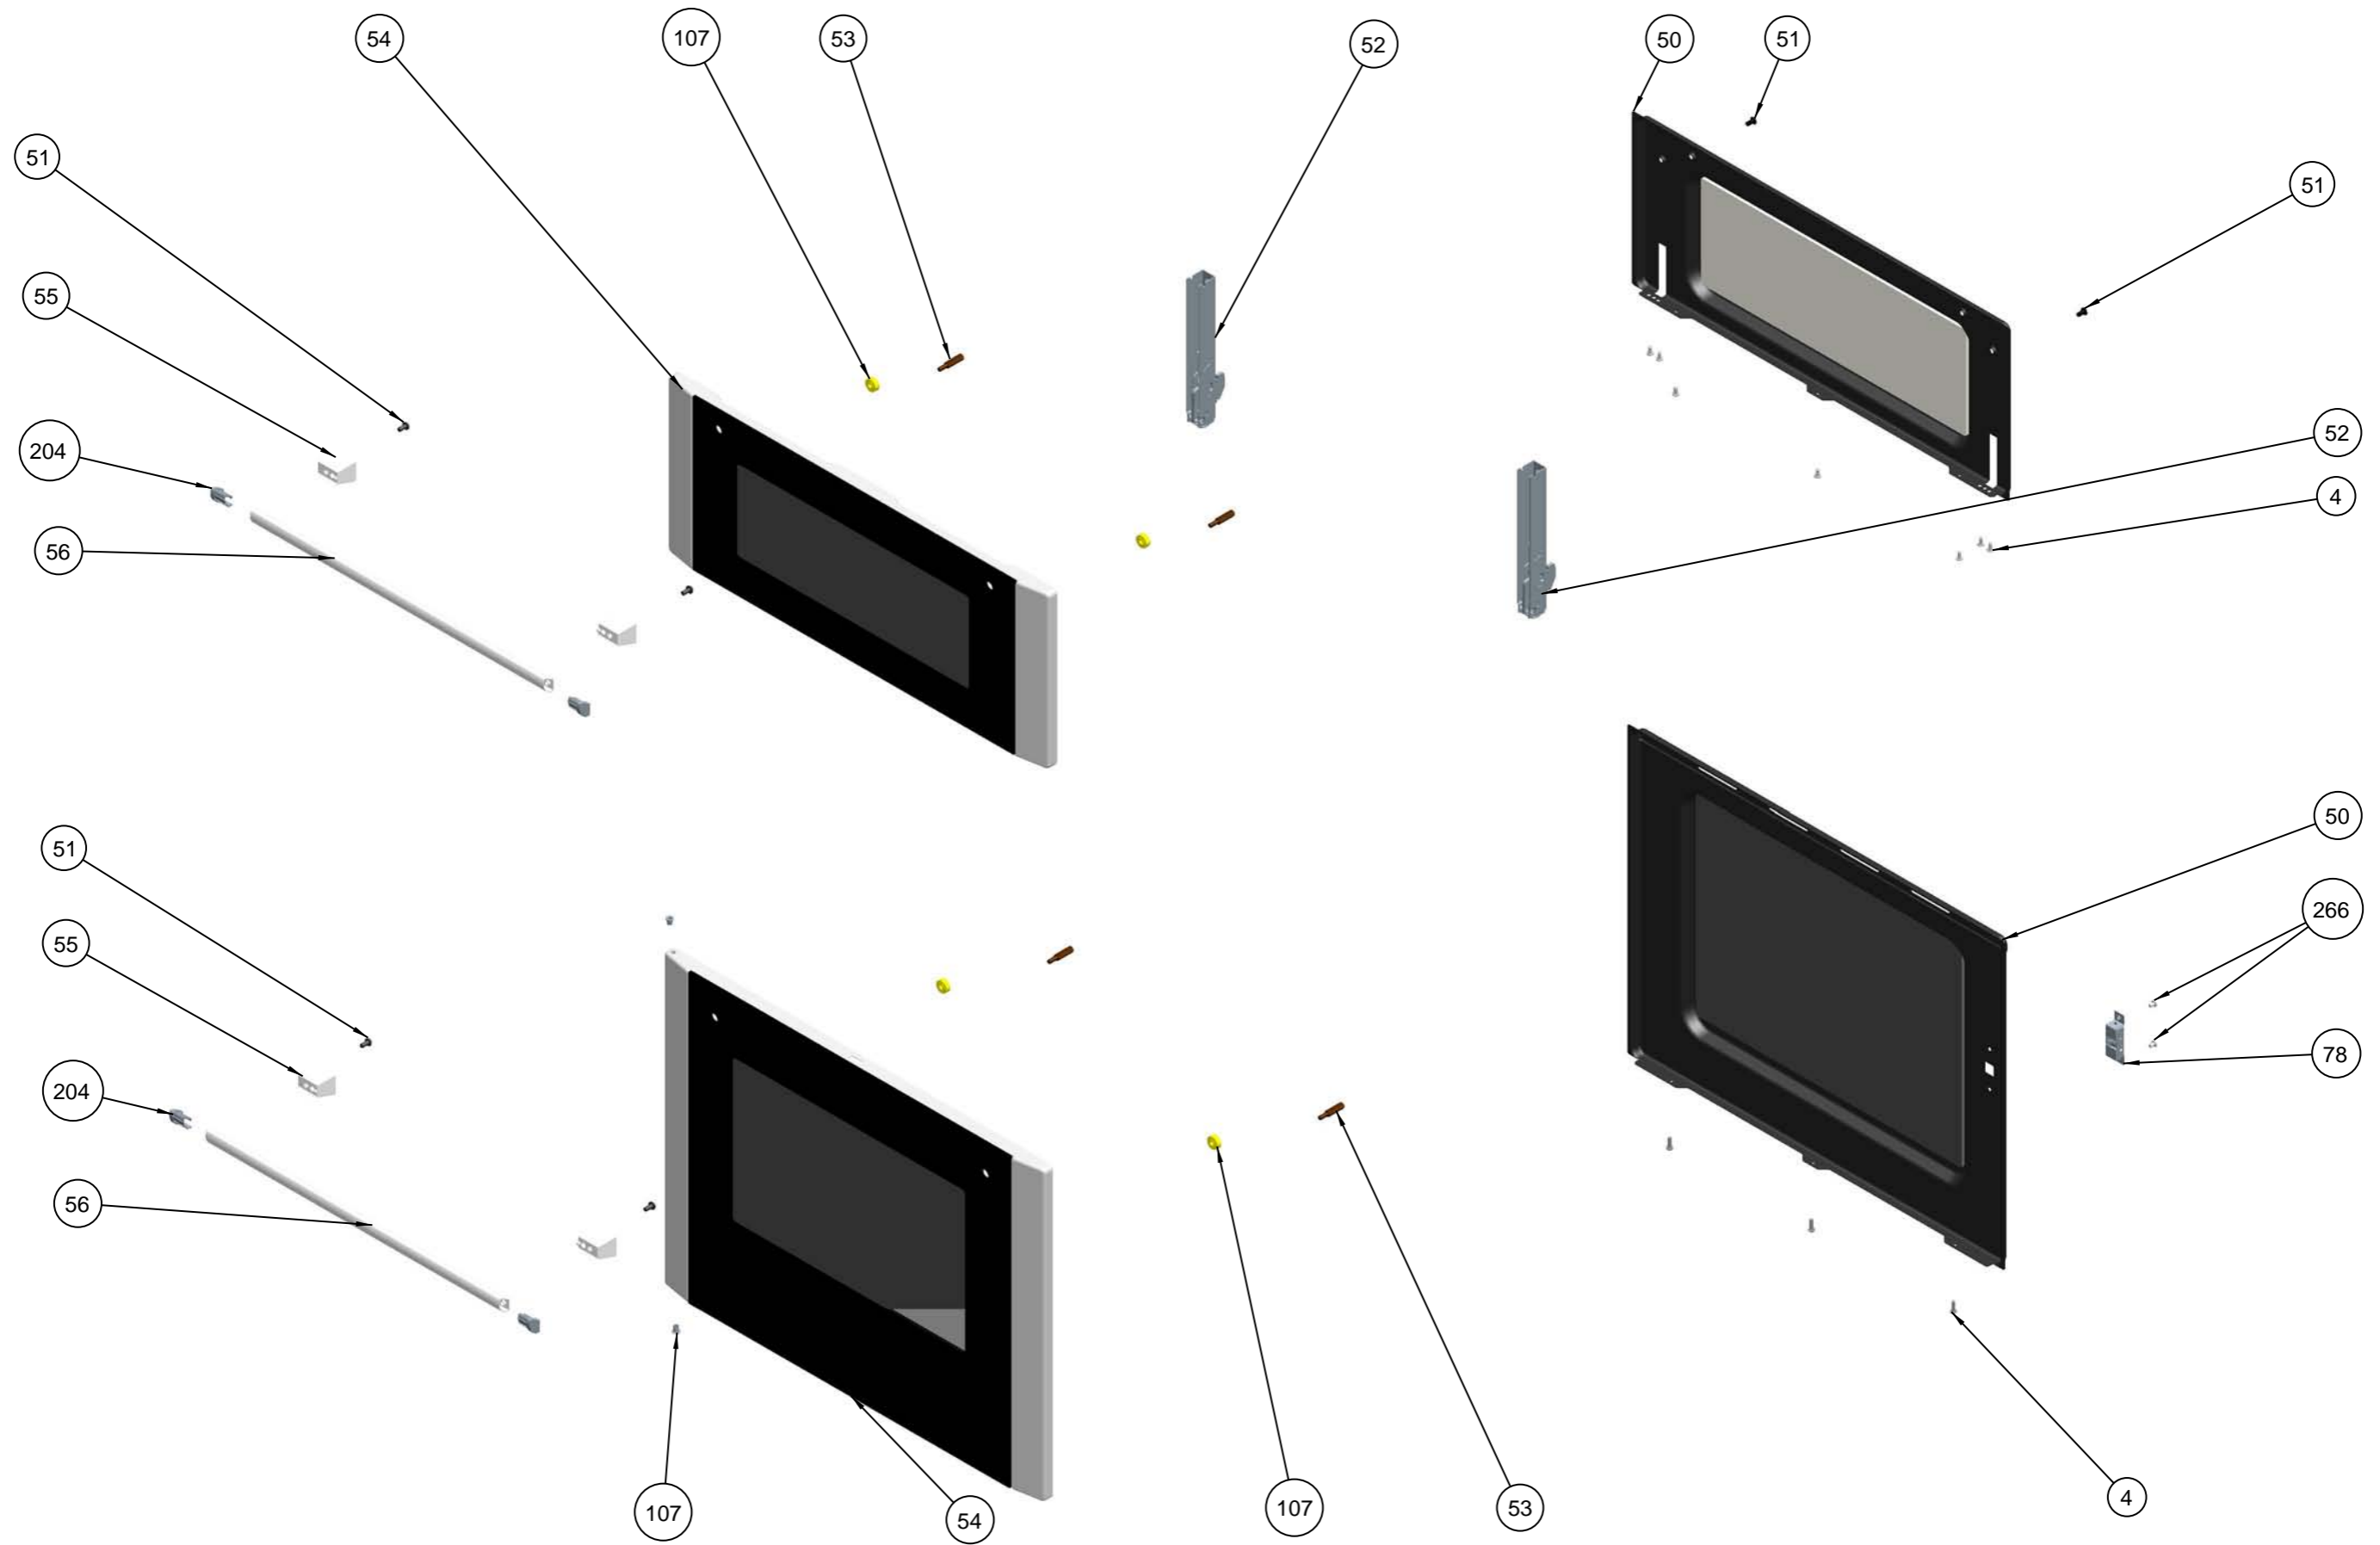

SOLID TYPE  
(OPTIONAL)

THIRD INNER GLASS  
(OPTIONAL)

HANDLE ASSEMBLY GROUP  
(OPTIONAL)  
(POSITION NO 49)

FLAT TYPE OVEN DOOR  
(OPTIONAL)

P00003008112

3D OVEN DOOR