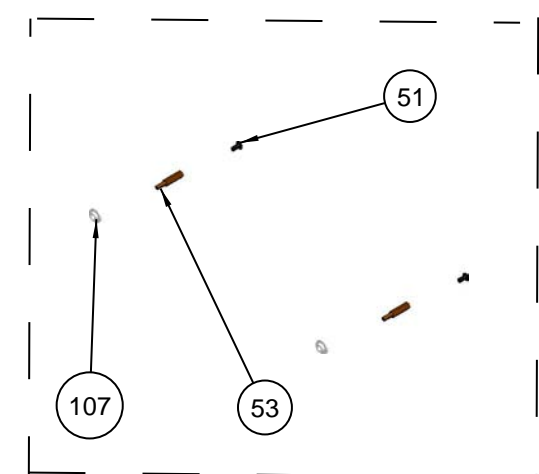

SOLID TYPE  
(OPTIONAL)

THIRD INNER GLASS  
(OPTIONAL)

HANDLE ASSEMBLY GROUP  
(OPTIONAL)  
(POSITION NO 49)

FLAT TYPE OVEN DOOR  
(OPTIONAL)

P00003008112

3D OVEN DOOR