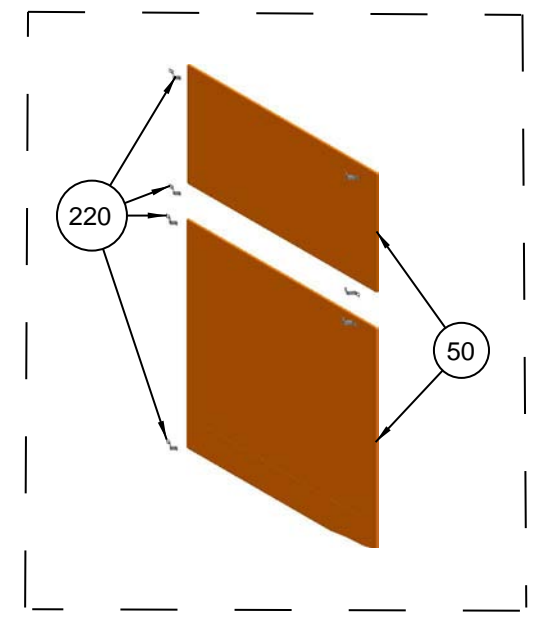

SOLID TYPE  
(OPTIONAL)

THIRD INNER GLASS  
(OPTIONAL)

HANDLE ASSEMBLY GROUP  
(OPTIONAL)  
(POSITION NO 49)

FLAT TYPE OVEN DOOR  
(OPTIONAL)

P00003008112

3D OVEN DOOR