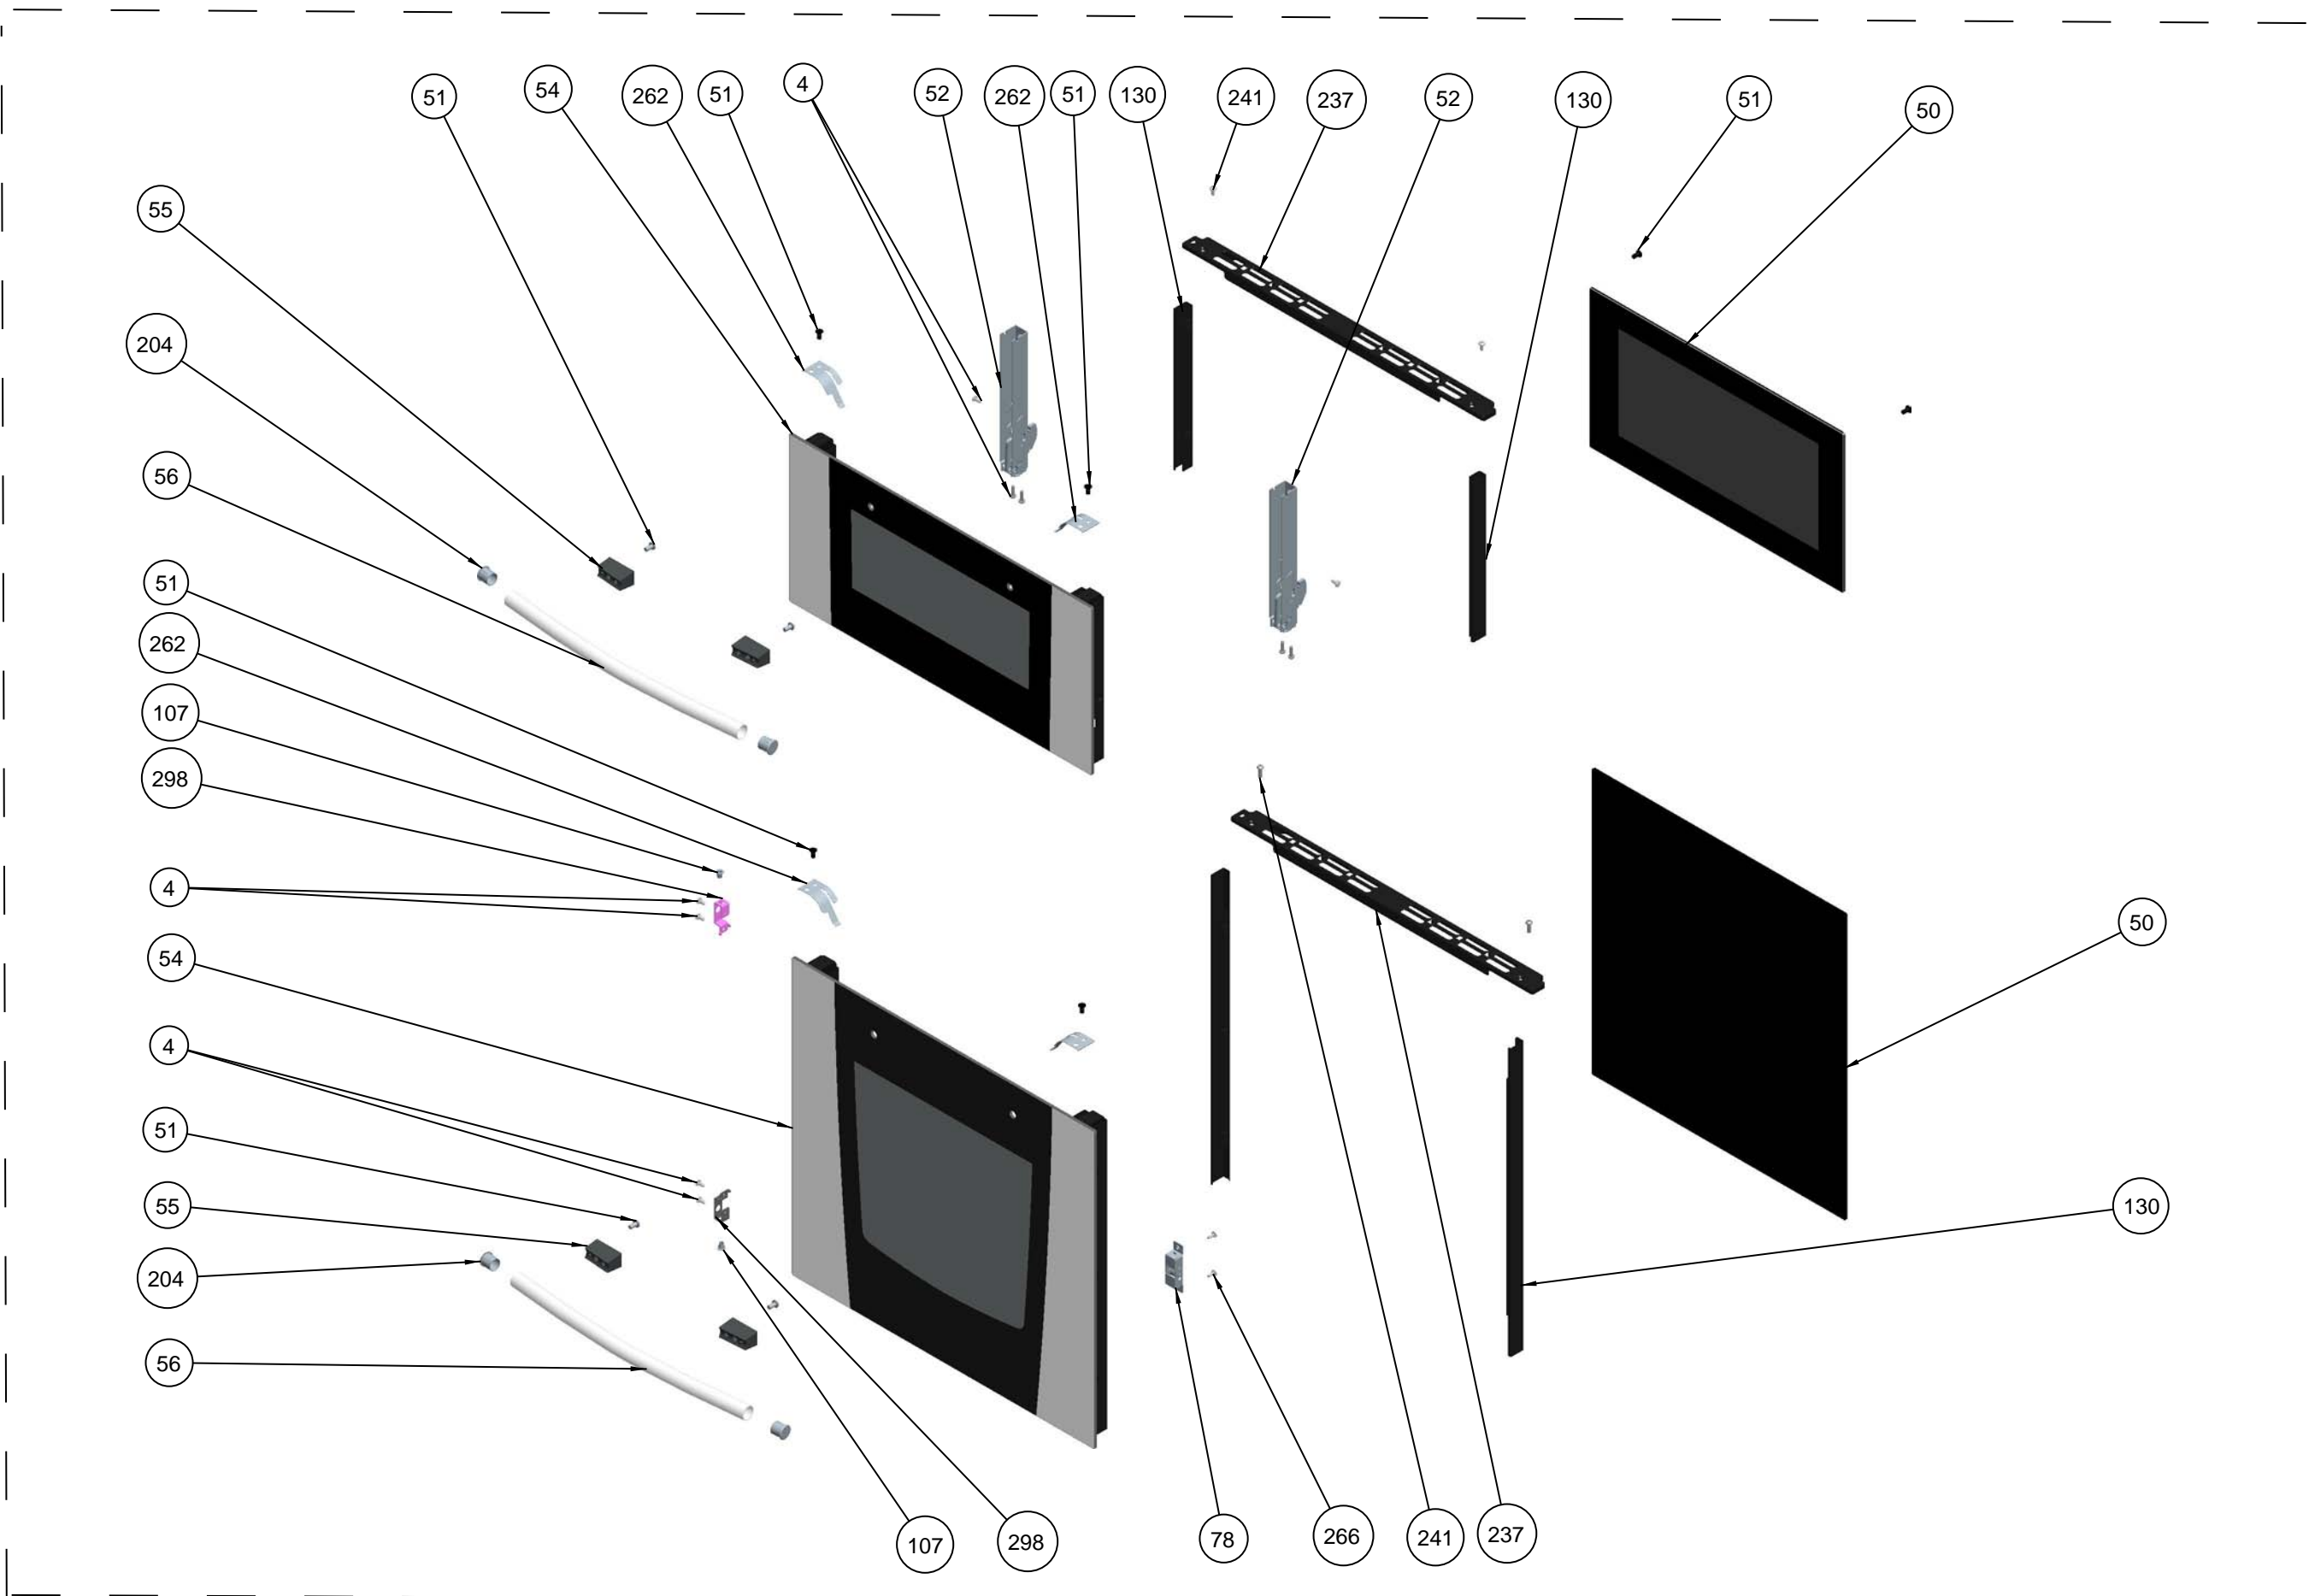

SOLID TYPE  
(OPTIONAL)

THIRD INNER GLASS  
(OPTIONAL)

HANDLE ASSEMBLY GROUP  
(OPTIONAL)  
(POSITION NO 49)

FLAT TYPE OVEN DOOR  
(OPTIONAL)

P00003008112

3D OVEN DOOR