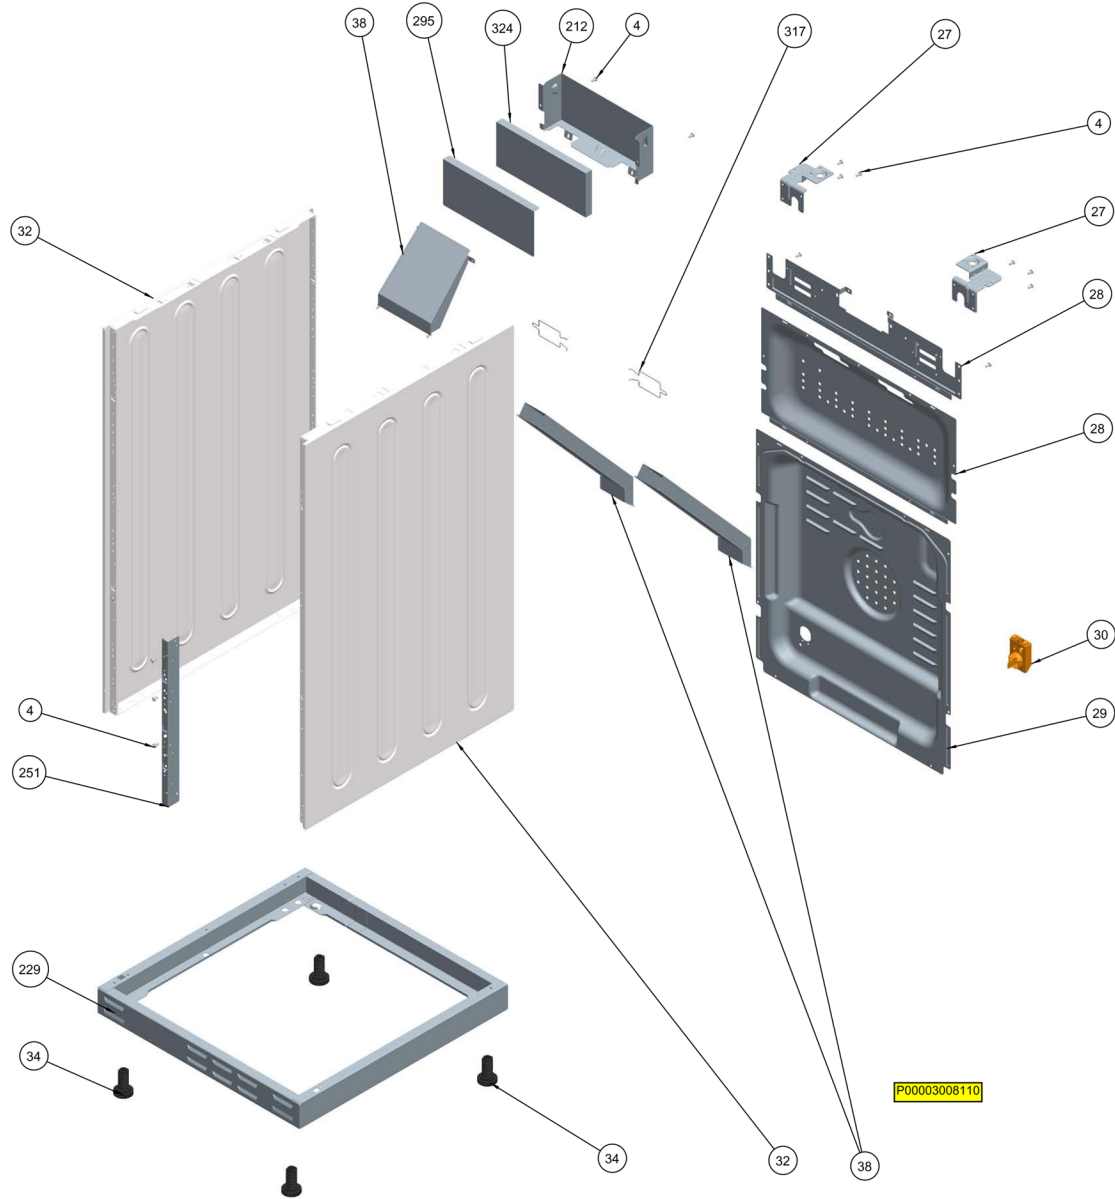

EXTRA BOTTOM SUPPORT (WITH LOUVRES&BATTERY)
(OPTIONAL)

PD0003008110