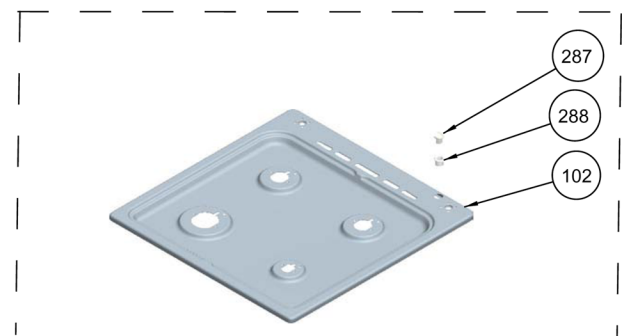

3 GAS + WOK BURNER

SHUT-OFF VALVE BUTTON & RING (OPTIONAL)