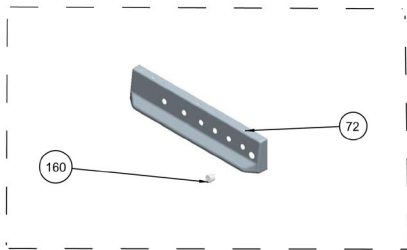

MECHANIC TIMER (OPTIONAL)

60X60 ANALOG TIMER (OPTIONAL)

60X60 DIGITAL TIMER (OPTIONAL)

SPARK/LAMP BUTTON (OPTIONAL)

KNOBS (OPTIONAL)

FRONT PANELS (OPTIONAL)