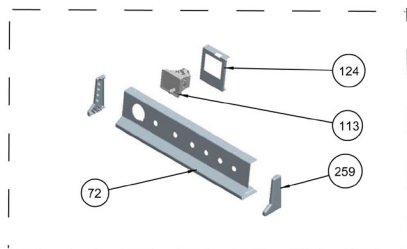

MECHANIC TIMER (OPTIONAL)

60X60 ANALOG TIMER (OPTIONAL)

60X60 DIGITAL TIMER (OPTIONAL)

SPARK/LAMP BUTTON (OPTIONAL)

KNOBS (OPTIONAL)

FRONT PANELS (OPTIONAL)