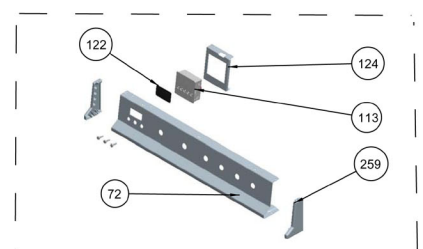

MECHANIC TIMER (OPTIONAL)

60X60 ANALOG TIMER (OPTIONAL)

60X60 DIGITAL TIMER (OPTIONAL)

SPARK/LAMP BUTTON (OPTIONAL)

KNOBS (OPTIONAL)

FRONT PANELS (OPTIONAL)