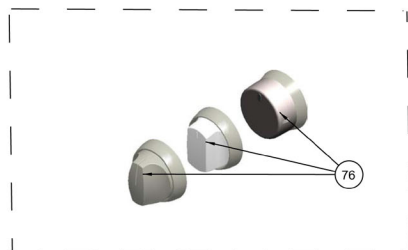

MECHANIC TIMER (OPTIONAL)

60X60 ANALOG TIMER (OPTIONAL)

60X60 DIGITAL TIMER (OPTIONAL)

SPARK/LAMP BUTTON (OPTIONAL)

KNOBS (OPTIONAL)

FRONT PANELS (OPTIONAL)