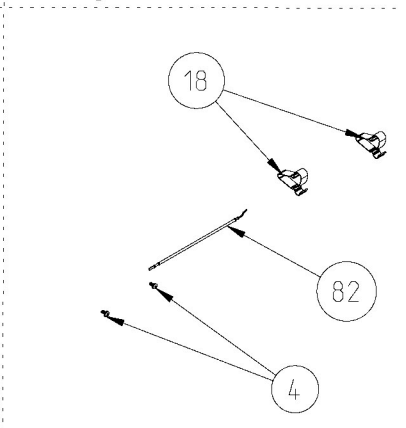

**GRILL PAN AND HANDLE SET  
(TRAY SET FOR GRILL)  
POSITION NUMBER : 265 (OPTIONAL)**

Limit thermostat used before top cavity assembling brackets revision date 11.11.2013.

**RING HEATING ELEMENT  
WITH FAN (OPTIONAL)**

**FAN COVER /FAN IMPELLER  
(6 WINGS /FAN MOTOR )- (OPTIONAL)**

**THERMOSTAT BULB  
HOLDER/BRACKET  
06/02/2014**