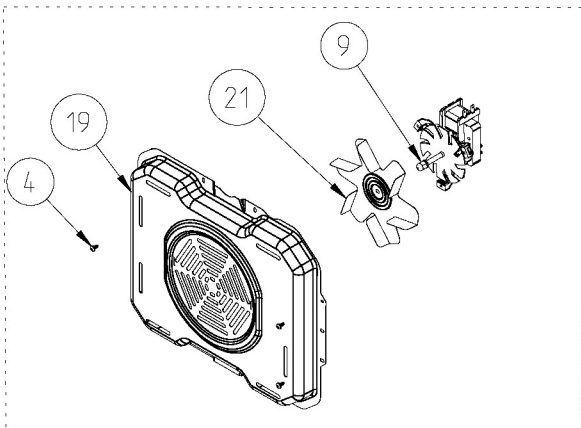

**GRILL PAN AND HANDLE SET  
(TRAY SET FOR GRILL)  
POSITION NUMBER : 265 (OPTIONAL)**

Limit thermostat used before top cavity assembling brackets revision date 11.11.2013.

**RING HEATING ELEMENT  
WITH FAN (OPTIONAL)**

**FAN COVER /FAN IMPELLER  
(6 WINGS /FAN MOTOR )- (OPTIONAL)**

**THERMOSTAT BULB  
HOLDER/BRACKET  
06/02/2014**