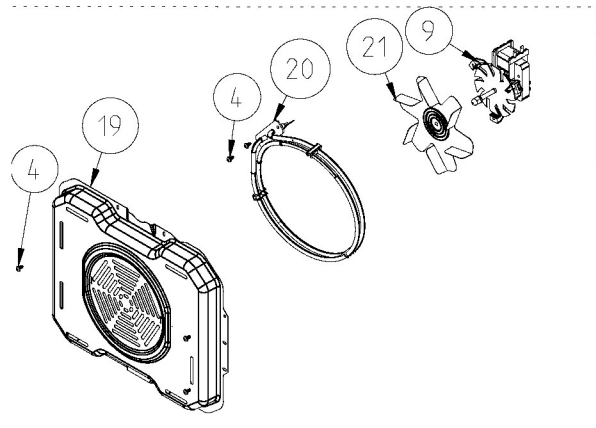

**GRILL PAN AND HANDLE SET  
(TRAY SET FOR GRILL)  
POSITION NUMBER : 265 (OPTIONAL)**

Limit thermostat used before top cavity assembling brackets revision date 11.11.2013.

**RING HEATING ELEMENT  
WITH FAN (OPTIONAL)**

**FAN COVER /FAN IMPELLER  
(6 WINGS /FAN MOTOR )- (OPTIONAL)**

**THERMOSTAT BULB  
HOLDER/BRACKET  
06/02/2014**