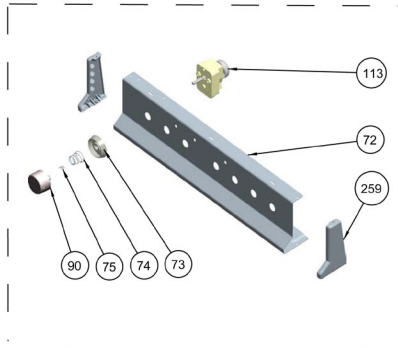

DIGITAL TIMER (OPTIONAL)

MECHANIC TIMER (OPTIONAL)

ANALOG TIMER (OPTIONAL)

DIGITAL TIMER INSULATION COVER AND INNER PANEL

KNOBS (OPTIONAL)

FRONT PANELS (OPTIONAL)

P00003007746