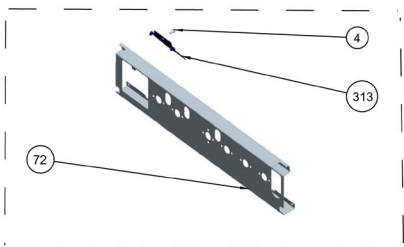

DIGITAL TIMER (OPTIONAL)

MECHANIC TIMER (OPTIONAL)

ANALOG TIMER (OPTIONAL)

DIGITAL TIMER INSULATION COVER AND INNER PANEL

KNOBS (OPTIONAL)

FRONT PANELS (OPTIONAL)

P00003007746