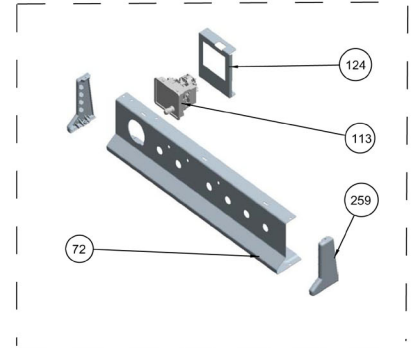

DIGITAL TIMER (OPTIONAL)

MECHANIC TIMER (OPTIONAL)

ANALOG TIMER (OPTIONAL)

DIGITAL TIMER INSULATION COVER AND INNER PANEL

KNOBS (OPTIONAL)

FRONT PANELS (OPTIONAL)

P00003007746