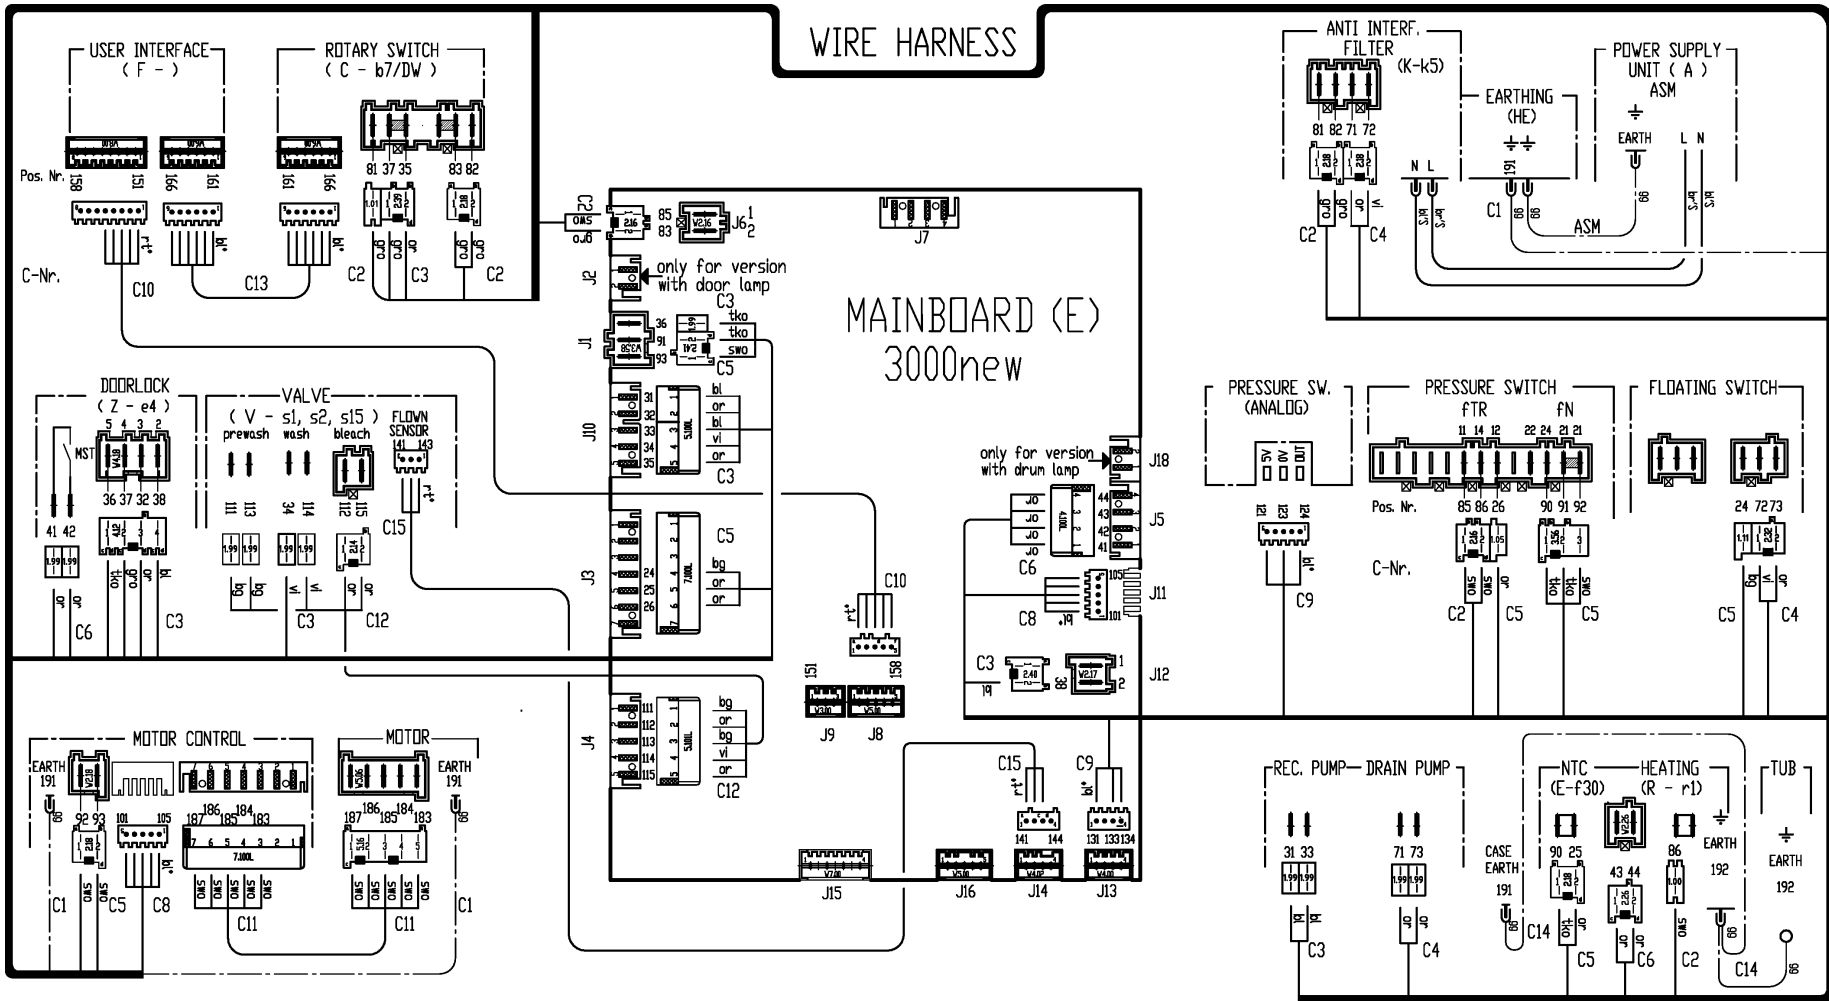

WIRE HARNESS

single connections

C-Nr.	Title	C-Nr.	Title	C-Nr.	Title
C1	HE1MMC	C8	ESM Rest 25	C10	F8E5
C2	N2RECK 10	C9	E4F1Rest 25	C11	ME7M5
C3	E5ZCVP			C12	ESV
C4	L2KP 1			C13	F6C
C5	E7NRLM			C14	EARTH
C6	E4NZ			C15	E4V
C7					