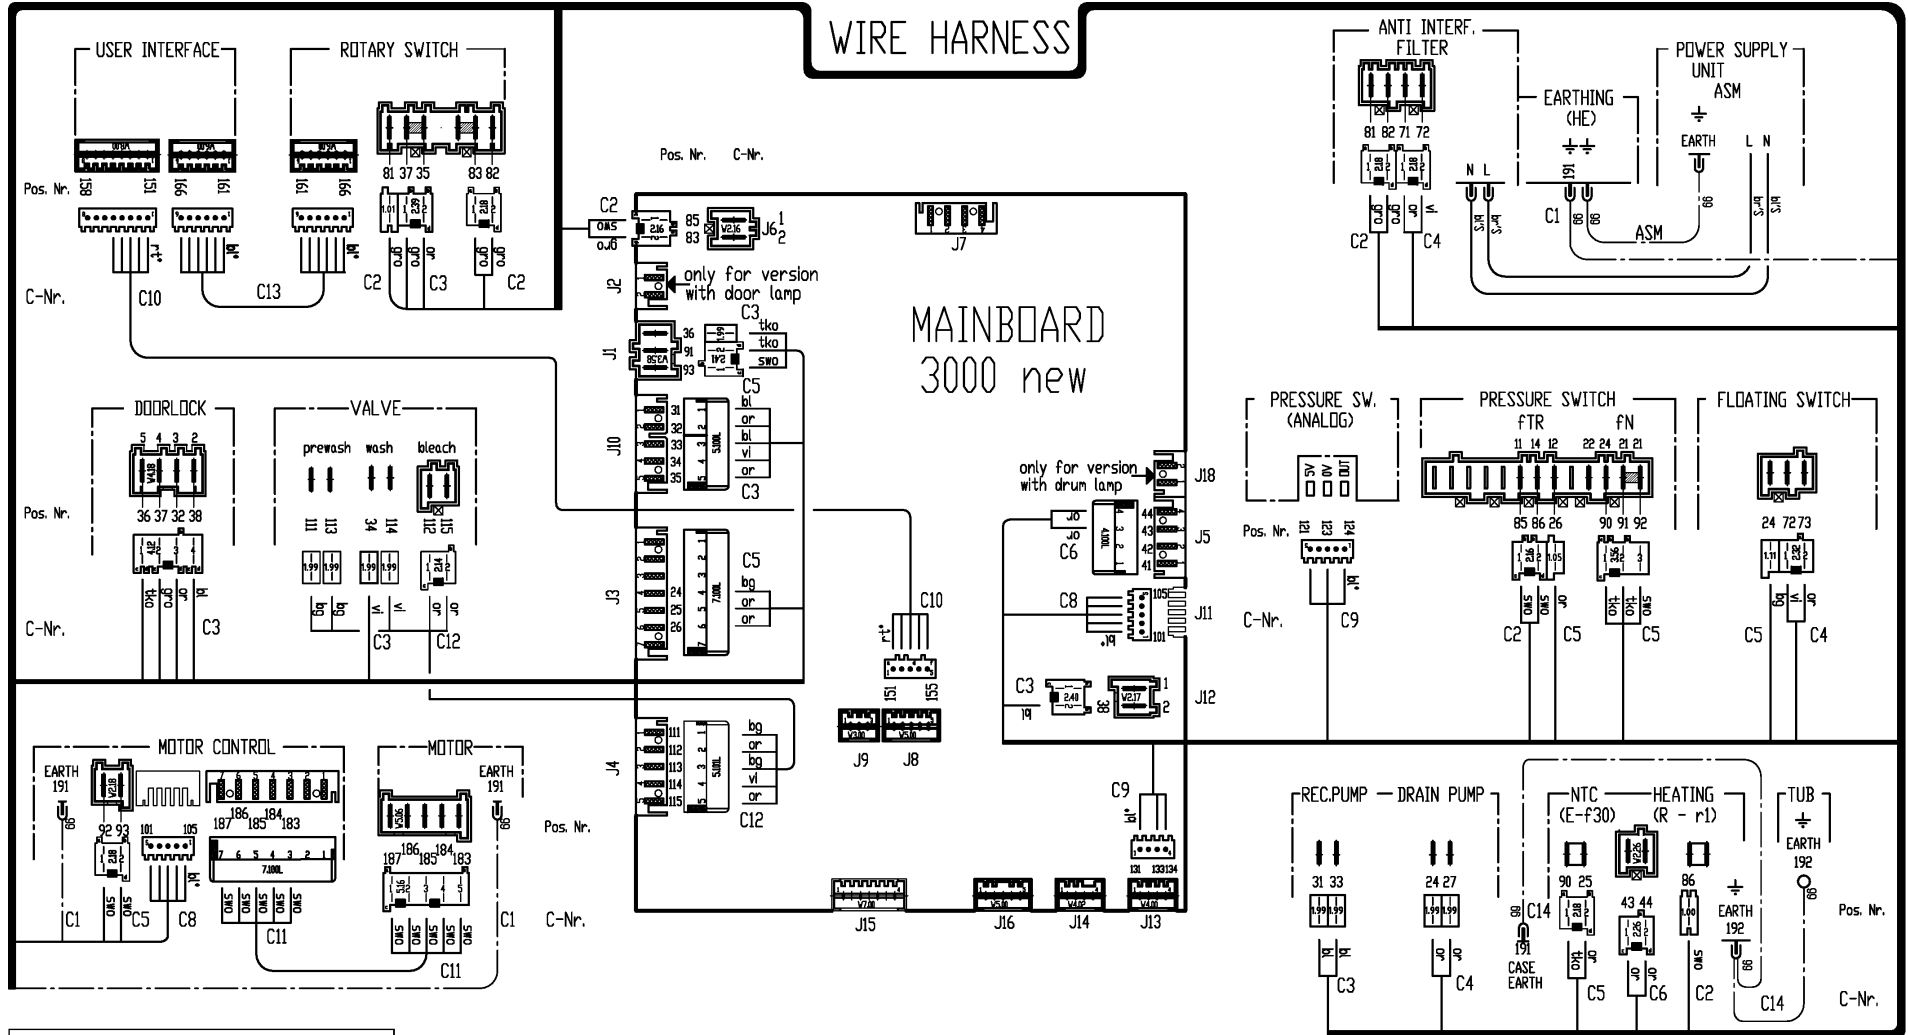

WIRE HARNESS

single connections

C-Nr	Title	C-Nr	Title	C-Nr	Title
C1	HE1MMC	C8	E5M Rast 25	C10	F8E
C2	N2RECK 11	C9	E4F1Rast 25	C11	ME7M5
C3	E5ZCVP 1			C12	E5V
C4	L2KP 1			C13	F6C
C5	E7NRPM			C14	EARTH
C6	E4M				
C7					