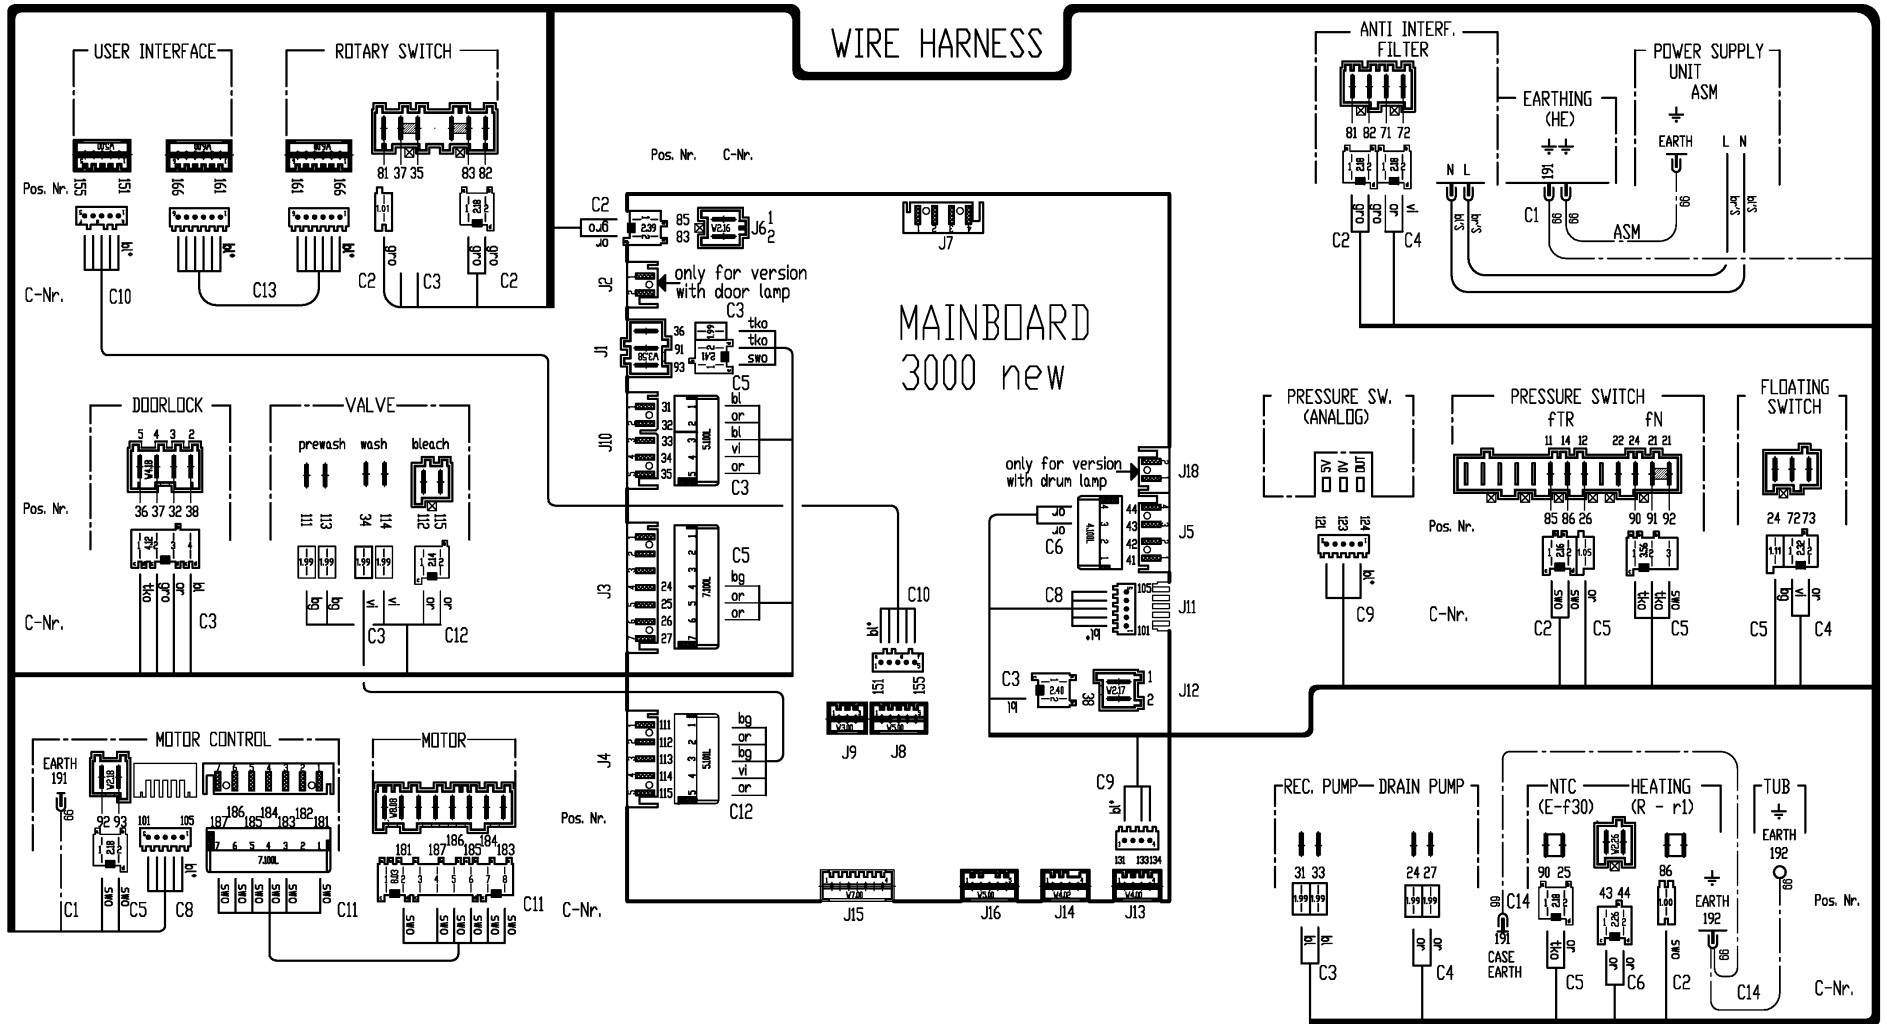

WIRE HARNESS

single connections

C-Nr	Title	C-Nr	Title	C-Nr	Title
C1	HE1MC	C8	E5M Rast 25	C10	F8E
C2	N2RECK 11	C9	E4F Rast 25	C11	ME7M 1
C3	E5ZCVP 1			C12	E5V
C4	L2KP 1			C13	F6C
C5	E7NRLM			C14	EARTH
C6	E4N				
C7					