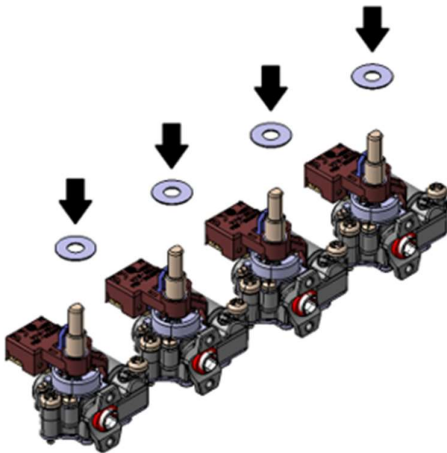

Uninterrupted continuous spark plug sound

DESCRIPTION:

In gas hobs equipped with spark generation function, antioverflow gasket may get stuck on the switch button. In the result, continuous repeated spark plug sound can be heard which is caused by antioverflow gasket deformation.

Structure of switch button system

Way of antioverflow gasket deformation

SOLUTION:

In order to avoid situation where antioverflow gasket got stuck on the switch button and has been deformed, it is required to mount additional washer for each knob of the appliance. Quantity of the ordered washers must be compatible with quantity of the knobs in order to maintain aesthetical alignment.

To proper mount washers, follow instruction below.

1. Pull out all knobs

2. Pull out all antioverflow gaskets

3. Insert washers

4. Insert antioverflow gaskets

5. Insert knobs

6. Ready

SPARE PART NUMBER: