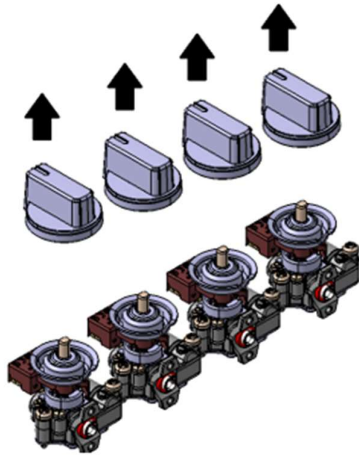

1. Pull out all knobs