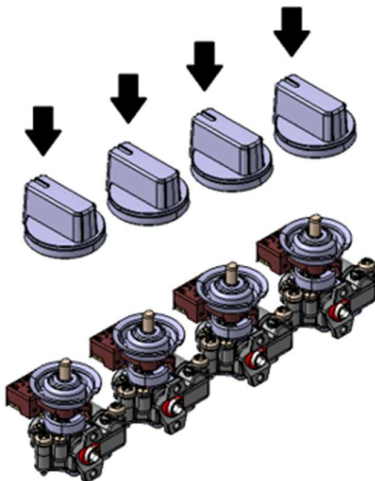

Structure of switch button system

Way of antioverflow gasket deformation

SOLUTION:

In order to avoid situation where antioverflow gasket got stuck on the switch button and has been deformed, it is required to mount additional washer for each knob of the appliance. Quantity of the ordered washers must be compatible with quantity of the knobs in order to maintain aesthetical alignment.

To proper mount washers, follow instruction below.

1. Pull out all knobs

2. Pull out all antioverflow gaskets

3. Insert washers

4. Insert antioverflow gaskets

5. Insert knobs

6. Ready

SPARE PART NUMBER: