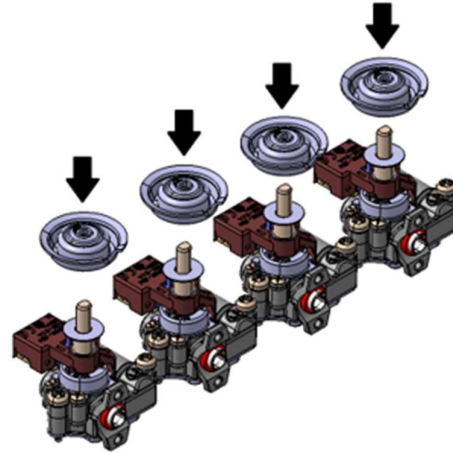

Structure of switch button system

Way of antioverflow gasket deformation

SOLUTION:

In order to avoid situation where antioverflow gasket got stuck on the switch button and has been deformed, it is required to mount additional washer for each knob of the appliance. Quantity of the ordered washers must be compatible with quantity of the knobs in order to maintain aesthetical alignment.

To proper mount washers, follow instruction below.

1. Pull out all knobs

2. Pull out all antioverflow gaskets

3. Insert washers

4. Insert antioverflow gaskets

5. Insert knobs

6. Ready

SPARE PART NUMBER: