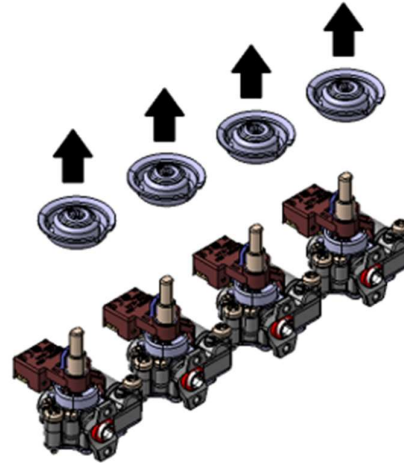

Uninterrupted continuous spark plug sound

DESCRIPTION:

In gas hobs equipped with spark generation function, antioverflow gasket may get stuck on the switch button. In the result, continuous repeated spark plug sound can be heard which is caused by antioverflow gasket deformation.

Structure of switch button system

Way of antioverflow gasket deformation

SOLUTION:

In order to avoid situation where antioverflow gasket got stuck on the switch button and has been deformed, it is required to mount additional washer for each knob of the appliance. Quantity of the ordered washers must be compatible with quantity of the knobs in order to maintain aesthetical alignment.

To proper mount washers, follow instruction below.

1. Pull out all knobs

2. Pull out all antioverflow gaskets

3. Insert washers

4. Insert antioverflow gaskets

5. Insert knobs

6. Ready

SPARE PART NUMBER: