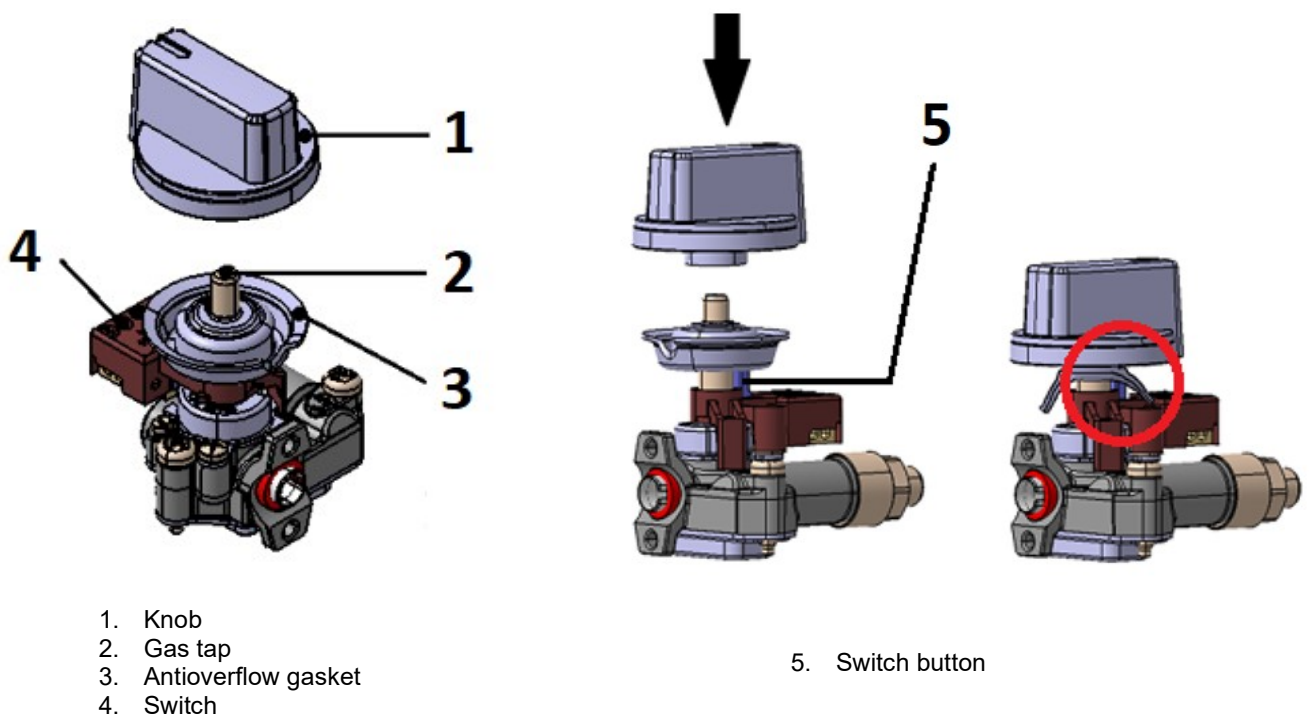

Uninterrupted continuous spark plug sound

DESCRIPTION:

In gas hobs equipped with spark generation function, antioverflow gasket may get stuck on the switch button. In the result, continuous repeated spark plug sound can be heard which is caused by antioverflow gasket deformation.

Structure of switch button system

Way of antioverflow gasket deformation

SOLUTION:

In order to avoid situation where antioverflow gasket got stuck on the switch button and has been deformed, it is required to mount additional washer for each knob of the appliance. Quantity of the ordered washers must be compatible with quantity of the knobs in order to maintain aesthetical alignment.