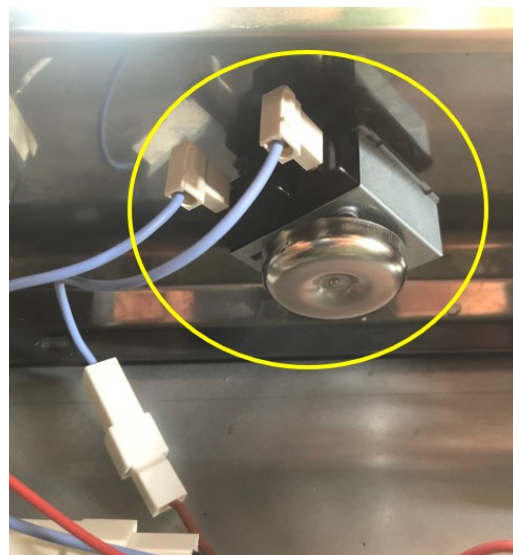

Step 3: Connect the other end of the cables to new timer