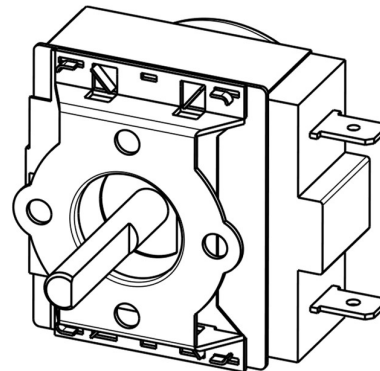

Mounting way of new timer version in place of the old one

DESCRIPTION:

In ovens, old timer will be no longer available. New implemented timer is not fully compatible with the old one due to necessity of control panel exchange, knob exchange in some cases and reworking process of wiring additionally.

Old type of timer

New type of timer

Minute minder and holes positions of old control panel

Minute minder and holes positions of new control panel

Minute minder positions of old knob

Minute minder positions of new knob