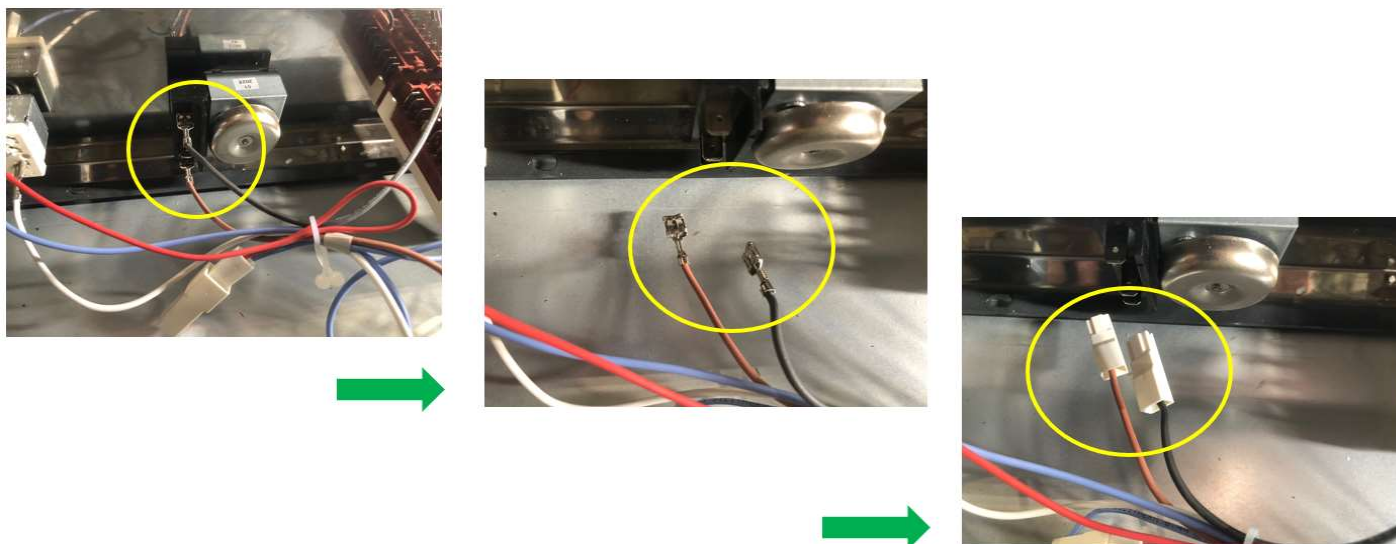

SOLUTION:

Way of repair depends on type of appliance.

Scenario 1: Appliances with minute minder symbols printed on control panel

In case of old timer damaged, it is required to order new type of timer, new type of control panel and rework wiring by usage of 2 pieces of the new cable and 2 pieces of the new connector covers.

Scenario 2: Appliances with minute minder symbols printed on knob

In case of old timer damaged, it is required to order new type of timer, new type of control panel, new type of knob dedicated to timer and rework wiring by usage of 2 pieces of the new cable and 2 pieces of the new connector covers.

To rework wiring follow instruction below.

Step 1: Disconnect 2 fastons from the timer and insert 2 new connector covers