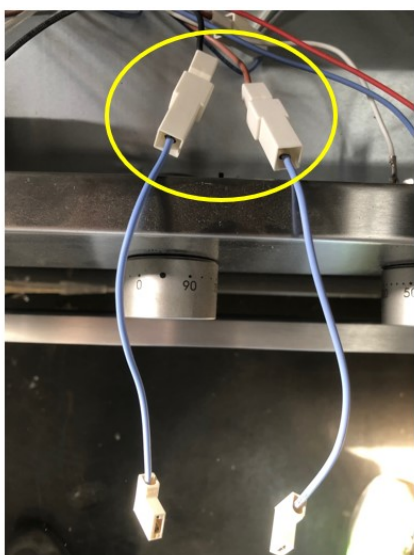

Step 2: Connect 2 new connector covers to new delivered cables