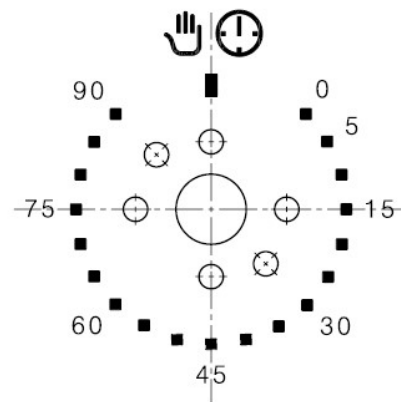

Mounting way of new timer version in place of the old one

DESCRIPTION:

In ovens, old timer will be no longer available. New implemented timer is not fully compatible with the old one due to necessity of control panel exchange, knob exchange in some cases and reworking process of wiring additionally.

Old type of timer

New type of timer

Minute minder and holes positions of old control panel

Minute minder and holes positions of new control panel

Minute minder positions of old knob

Minute minder positions of new knob