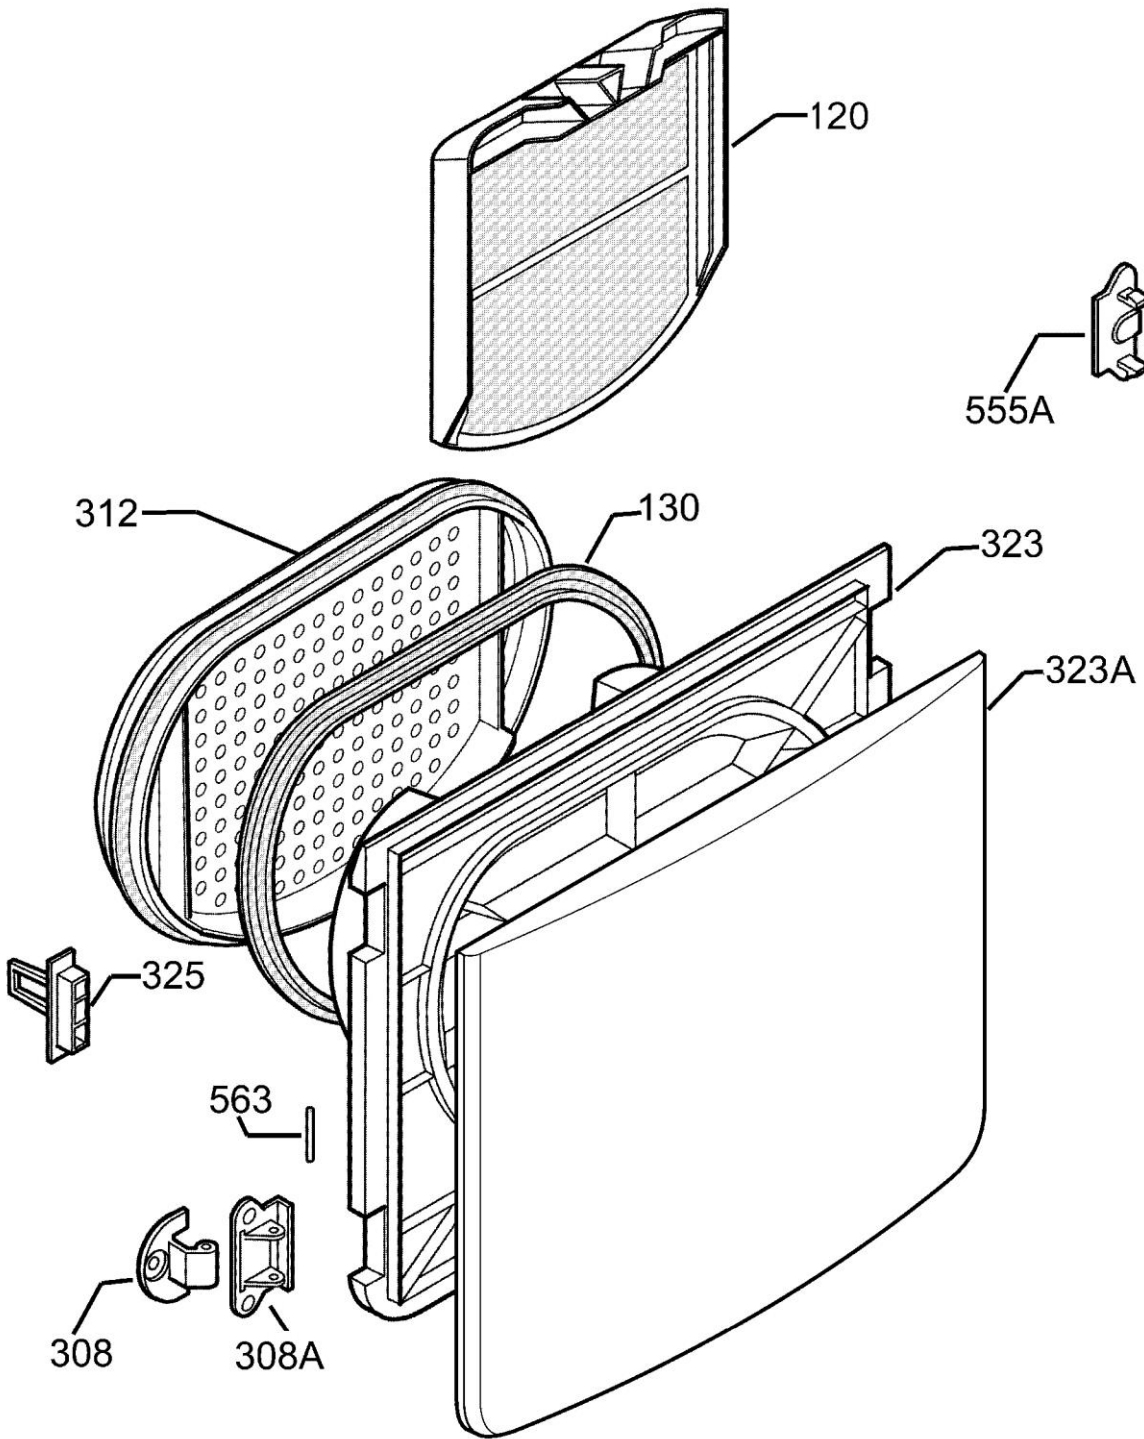

Release Date 12/09
Production moved to krakow

MODEL:

EDC47130W
PNC: 916094532 06

9163014204

Item	Part N°	Description	Qty
130	1368089106	Gasket, Front, Large Opening,	1
130B	1251102-22/2	Drum Seal, Back, Cpl.	1
130C	1258379-02/1	Seal, Bearing	1
250	1256910512	Drum, Complete, SMART(EMZII)	1
253	1258288-10/7	Drive Belt, L=1975H7	1
255A	1250134-11/9	Bearing, Back, Complete	1
262	1256522119	Drum Lifter, ENV06-TC6	3
335	1364059004	Assembly, Roll, Channel Drainage	2
514A	1254250010	Bush, Support, Roller	1
520A	1250232-06/1	Axle Complete	1
523A	1254242504	Fluff Filter, Air Intake	1
531	1240222-01/6	Screw, Fixing, Roller, NEX4	1
550	1255061077	Coat, Bolt, Basket	1
NI	1051185-00/5	Disc, 13x18X0.5	1

Item	Part N°	Description	Qty
500	1325083-01/0	Knob, Programme Selector,ENV06	1
510	1368056006	Control Panel, Silk Screened	1
525	1325085320	Push Button, Start/Pause,Silver	1
525A	1325086708	Button set,white, 2, TC5	1
525C	1325091112	Support, Push Button,TC/4/5/6	1
536	1256588-00/3	Diffuser,Env06 Tc3/Tc4/Tc5	1
563	1257385-00/3	Shaft, Selector	1