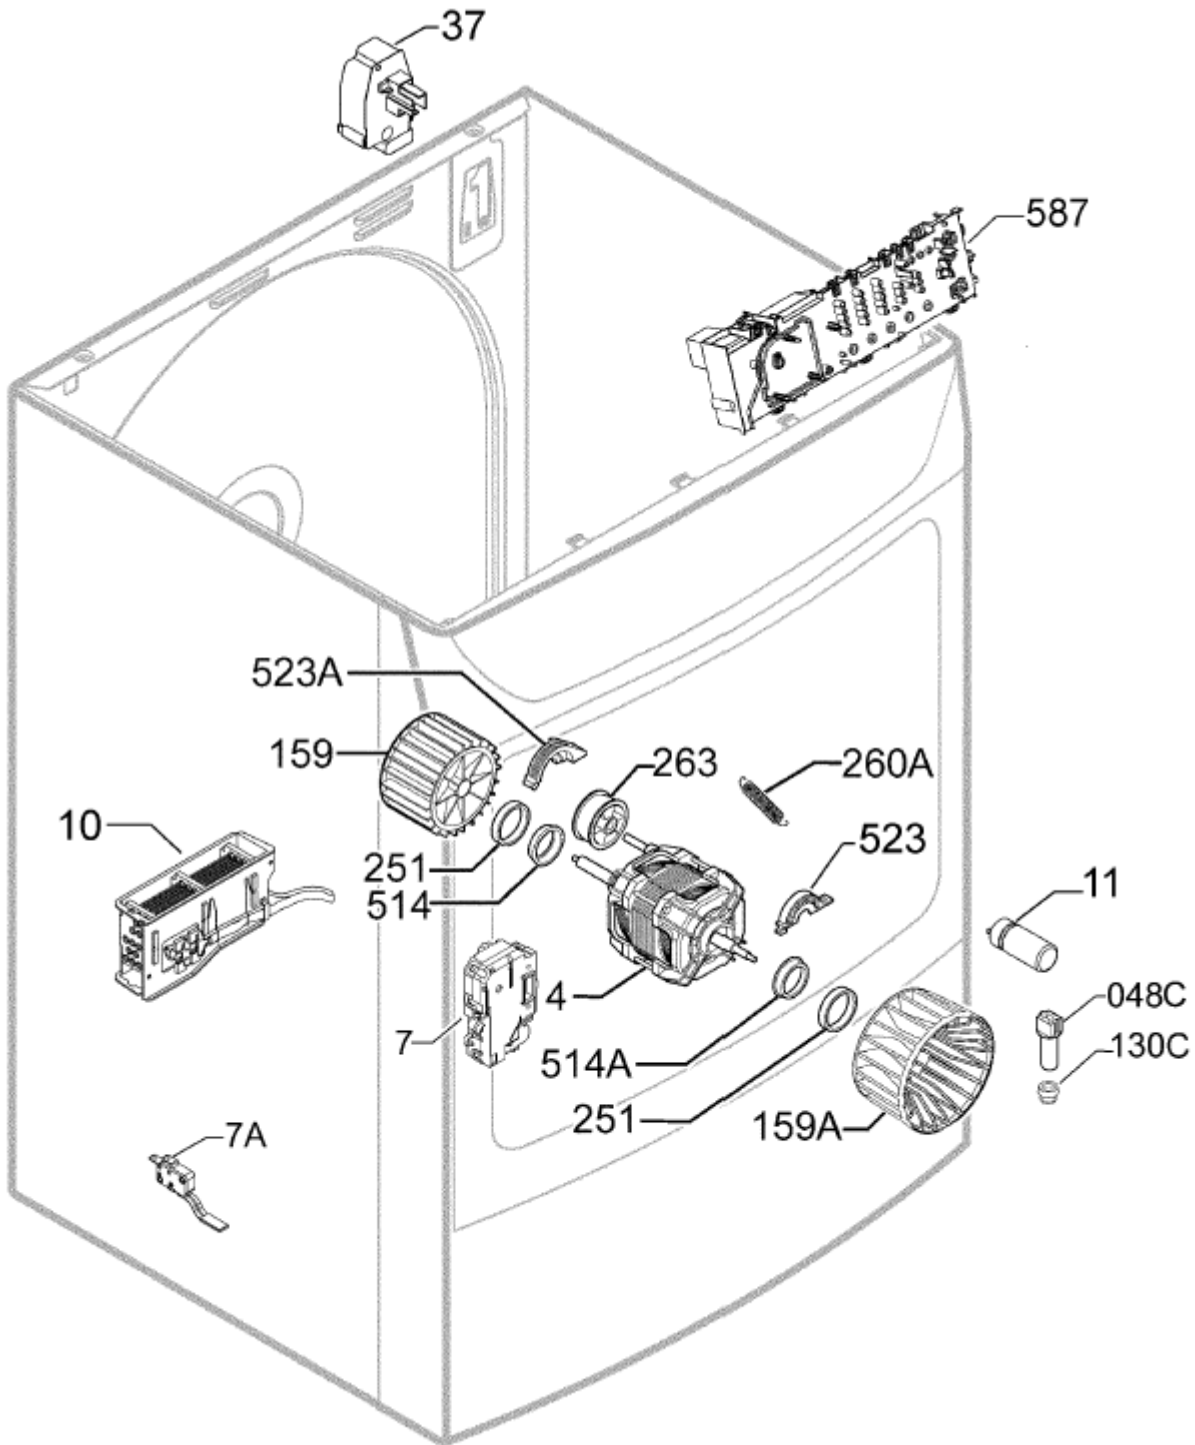

Release Date 12/09
Production moved to krakow

MODEL:

EDC47130W
PNC: 916094532 06

9163014204

Item	Part N°	Description	Qty
130	1368089106	Gasket, Front, Large Opening,	1
130B	1251102-22/2	Drum Seal, Back, Cpl.	1
130C	1258379-02/1	Seal, Bearing	1
250	1256910512	Drum, Complete, SMART(EMZII)	1
253	1258288-10/7	Drive Belt, L=1975H7	1
255A	1250134-11/9	Bearing, Back, Complete	1
262	1256522119	Drum Lifter, ENV06-TC6	3
335	1364059004	Assembly, Roll, Channel Drainage	2
514A	1254250010	Bush, Support, Roller	1
520A	1250232-06/1	Axle Complete	1
523A	1254242504	Fluff Filter, Air Intake	1
531	1240222-01/6	Screw, Fixing, Roller, NEX4	1
550	1255061077	Coat, Bolt, Basket	1
NI	1051185-00/5	Disc, 13x18X0.5	1

Item	Part N°	Description	Qty
116	1251079-03/2	Bezel,Rearpanel,NEX4CONDROHS	1
130	1257473007	Sealing, Flap, Nx4cond.	1
130A	50277852005	Kit, Back Panel seal,NX4C	1
135	1254360314	Channel Drainage, Air, Front	1
303	1256632-02/5	Plinth,White,ENV06CRM	1
308	1123347-00/5	Hinge, Base, Flap Door	1
310	1256633-02/3	Support, Door, Outer	1
310B	1123346-11/4	Support, Inner Door	1
310C	1123314104	Retainer, Pushbutton	1
310D	1123452-00/3	Push Button, Base	1
310E	1123316-01/8	Pressure Spring	1
313	1256638-02/2	Tabletop,ENV06WHITE	1
324	1364000602	Front Panel, White	1
325	1251093-22/3	Catch,Flap,Nx4aeg	1
325A	1364016004	Spring, Safety, Porthole	1
326	1364006-20/3	Side Panel, Cabinet, White	2
330	1256640-00/2	Adjustable Foot	4
334	1361031303	Assembly, Rear Ppanel,N4C	1
344	1251111-00/9	Spring Latch, Fixing, Side Panel	1
500	1251068-10/0	Knob,Lock,Tank,NX4	1
514	1254485-10/3	Bush, Knob, Catch ,T.B.	1
521	1254262-00/7	Holecover,Frontpanel,NEX4	1
523	1251075-05/5	Crossbar, Stiffening, Upper	1
523B	1254160-01/1	Bracket,Harness,NEX/4TDC	1
550A	3792679-00/7	Protection,Backpanel,Nexus/4cond.	1
555	1254261-00/9	Decorplate,Hinge,NEX4	2
563	1123311-00/1	Hinge Pin	1