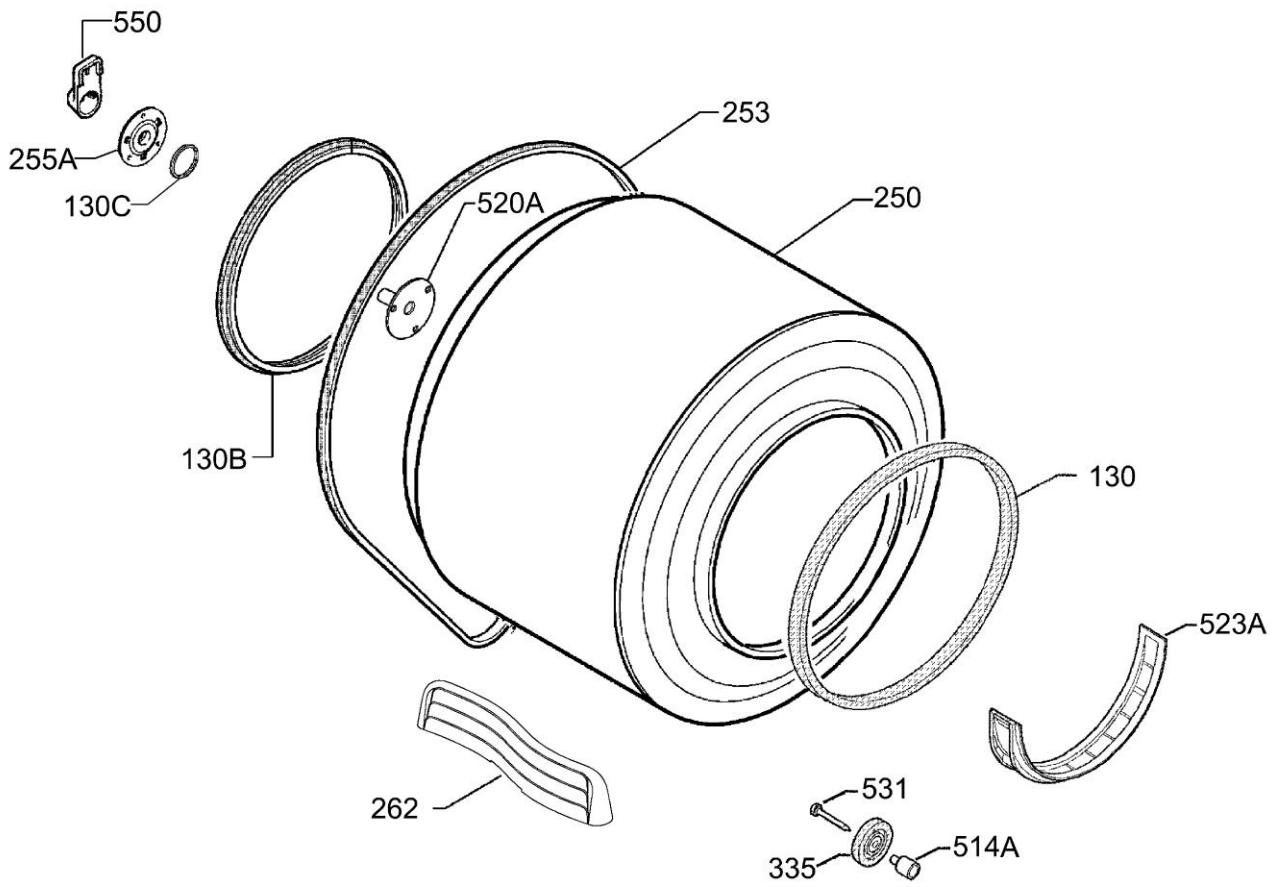

Release Date 12/09
Production moved to krakow

MODEL:

EDC47130W
PNC: 916094532 06

9163014204

Item	Part N°	Description	Qty
130	1368089106	Gasket, Front, Large Opening,	1
130B	1251102-22/2	Drum Seal, Back, Cpl.	1
130C	1258379-02/1	Seal, Bearing	1
250	1256910512	Drum, Complete, SMART(EMZII)	1
253	1258288-10/7	Drive Belt, L=1975H7	1
255A	1250134-11/9	Bearing, Back, Complete	1
262	1256522119	Drum Lifter, ENV06-TC6	3
335	1364059004	Assembly, Roll, Channel Drainage	2
514A	1254250010	Bush, Support, Roller	1
520A	1250232-06/1	Axle Complete	1
523A	1254242504	Fluff Filter, Air Intake	1
531	1240222-01/6	Screw, Fixing, Roller, NEX4	1
550	1255061077	Coat, Bolt, Basket	1
NI	1051185-00/5	Disc, 13x18X0.5	1

Item	Part N°	Description	Qty
500	1325083-01/0	Knob, Programme Selector,ENV06	1
510	1368056006	Control Panel, Silk Screened	1
525	1325085320	Push Button, Start/Pause,Silver	1
525A	1325086708	Button set,white, 2, TC5	1
525C	1325091112	Support, Push Button,TC/4/5/6	1
536	1256588-00/3	Diffuser,Env06 Tc3/Tc4/Tc5	1
563	1257385-00/3	Shaft, Selector	1