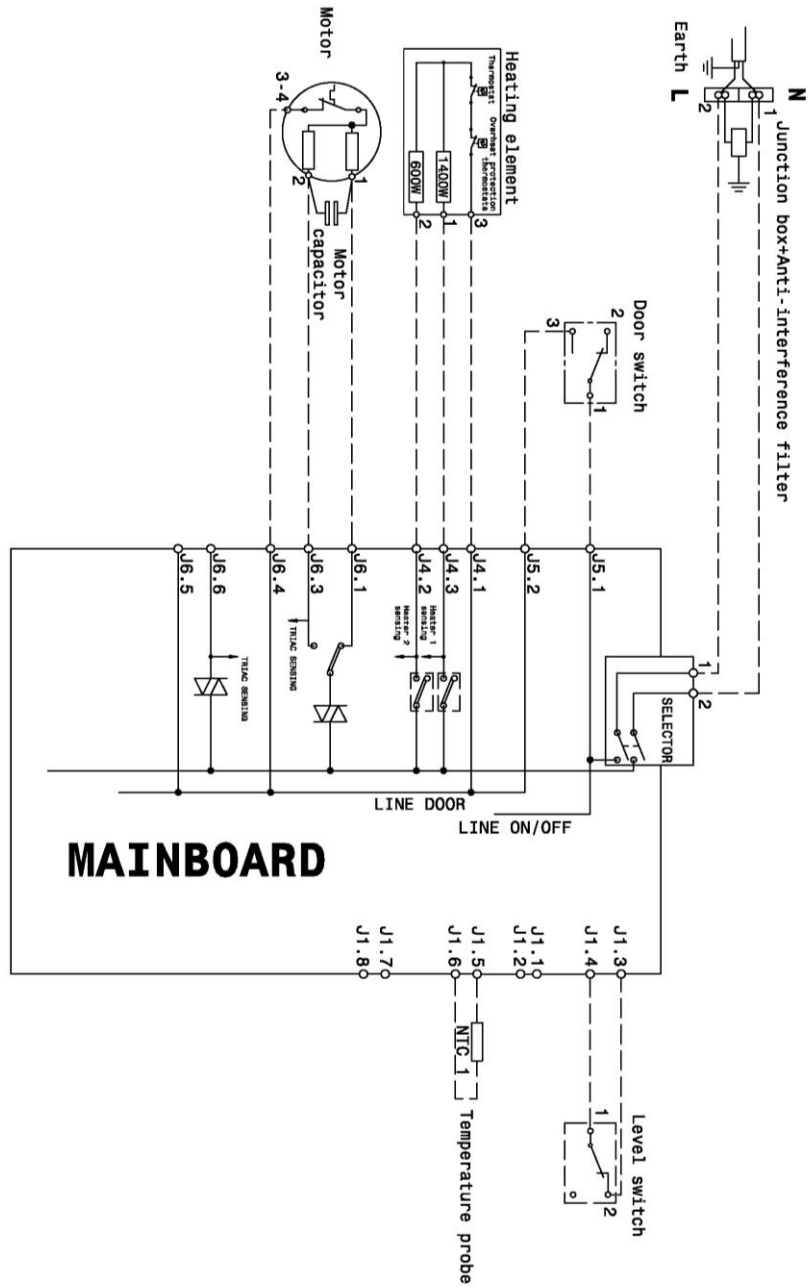

125 670450c

IMPORTANT SAFETY NOTICE

This diagram has been prepared for use by electrically qualified service technicians. Electrolux cannot be held responsible for the interpretation of its service publications nor for any injury or damage that may occur in connection with their use.