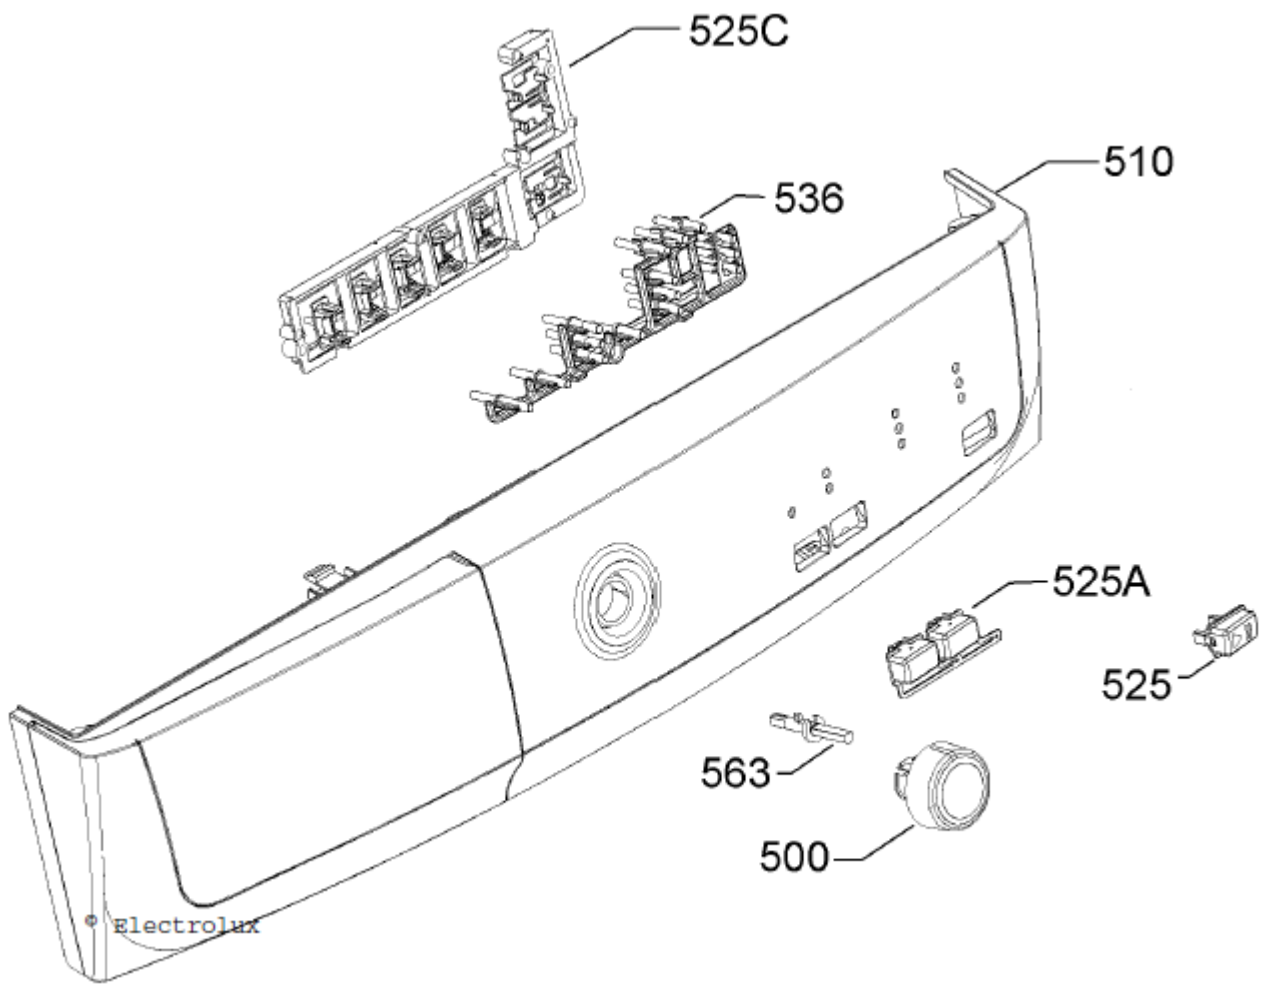

Release Date 12/09
Production moved to krakow

MODEL:

EDC47130W
PNC: 916094532 06

9163014204

Item	Part N°	Description	Qty
130	1368089106	Gasket, Front, Large Opening,	1
130B	1251102-22/2	Drum Seal, Back, Cpl.	1
130C	1258379-02/1	Seal, Bearing	1
250	1256910512	Drum, Complete, SMART(EMZII)	1
253	1258288-10/7	Drive Belt, L=1975H7	1
255A	1250134-11/9	Bearing, Back, Complete	1
262	1256522119	Drum Lifter, ENV06-TC6	3
335	1364059004	Assembly, Roll, Channel Drainage	2
514A	1254250010	Bush, Support, Roller	1
520A	1250232-06/1	Axle Complete	1
523A	1254242504	Fluff Filter, Air Intake	1
531	1240222-01/6	Screw, Fixing, Roller, NEX4	1
550	1255061077	Coat, Bolt, Basket	1
NI	1051185-00/5	Disc, 13x18X0.5	1

Item	Part N°	Description	Qty
500	1325083-01/0	Knob, Programme Selector,ENV06	1
510	1368056006	Control Panel, Silk Screened	1
525	1325085320	Push Button, Start/Pause,Silver	1
525A	1325086708	Button set,white, 2, TC5	1
525C	1325091112	Support, Push Button,TC/4/5/6	1
536	1256588-00/3	Diffuser,Env06 Tc3/Tc4/Tc5	1
563	1257385-00/3	Shaft, Selector	1