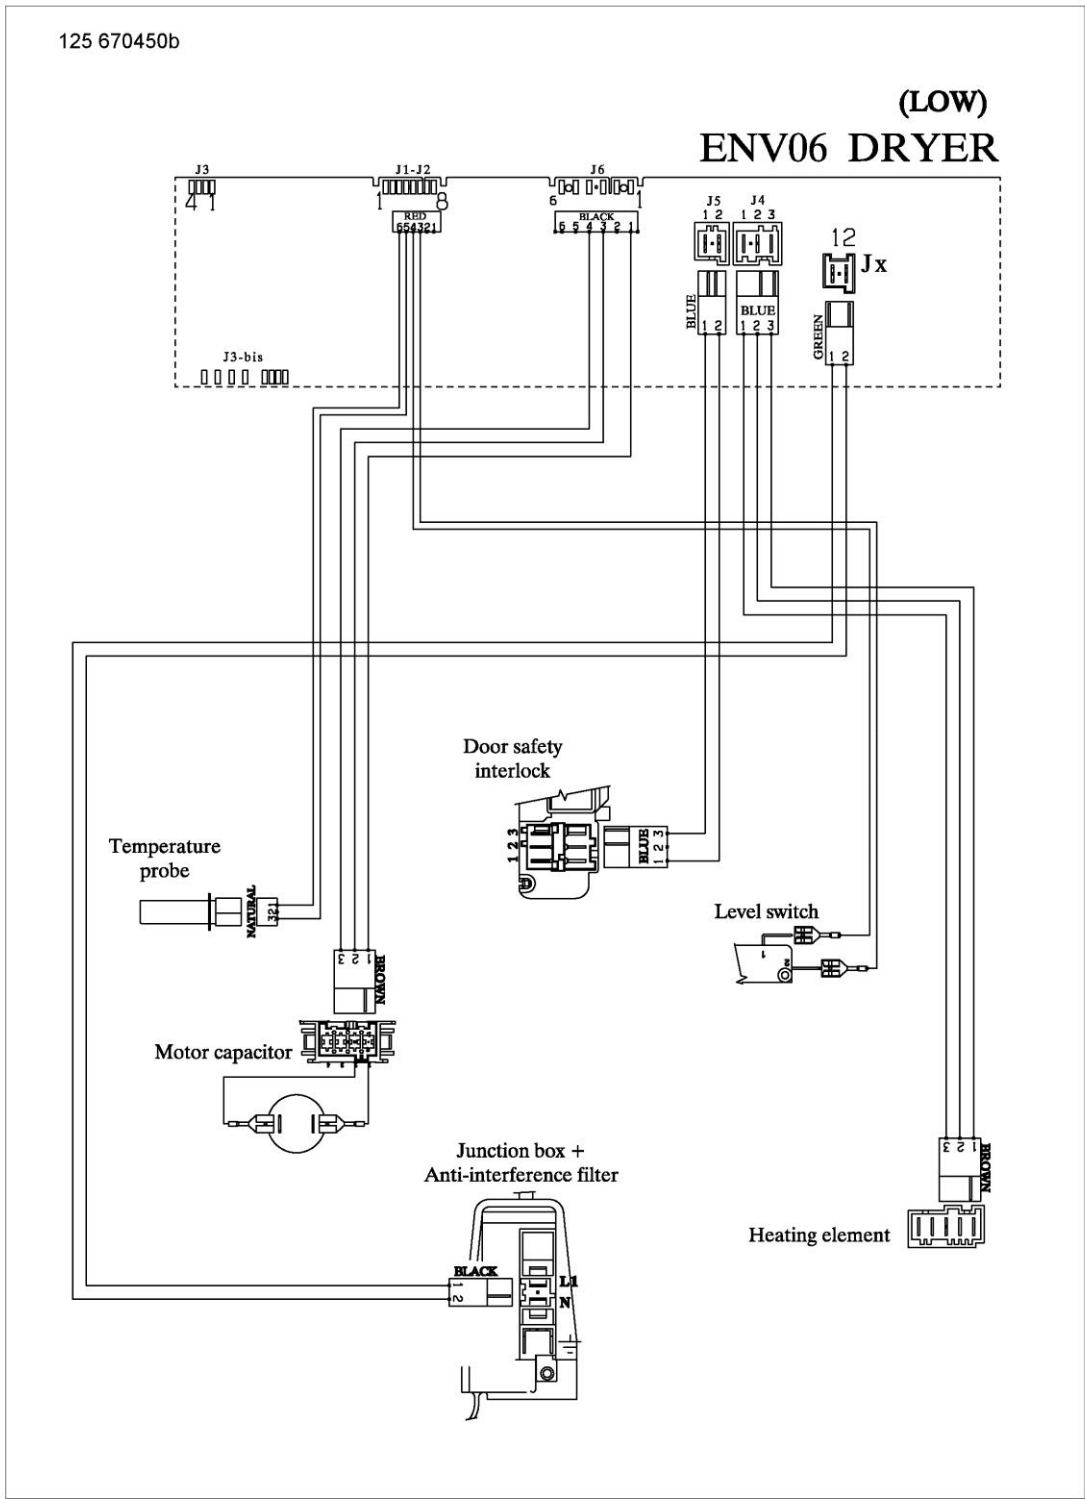

Item	Part N°	Description	Qty
110	1123441-00/6	Discharge Pipe	1
125	56471210908	O-Ring, Ø 9,25 mm	1
125A	56471211-00/5	O-Ring, Ø 17,86 mm	1
130	1251053-00/3	Gasket,Basement,Air Duct,NEX4 COND.	1
130A	1251067-00/3	Gasket, Heat Exchanger,Front,NEX4 COND.	1
130B	1254489-00/6	Sealing, Rear Panel,NX4C	1
137	1257382-00/0	Float	1
140	1251056-00/6	Drop Tray,NEX4 COND.	1
146	1251063-16/8	Assembly, Steam Condenser	1
153	56471210-80/9	Valve, Tank	1
260	56471219-70/1	Spring, Valve, Tank	1
303	N.P.N.	Assembly, Basement, T. B.	
309	1251054-10/0	Cover, Scroll Cover, Front	1
309A	1251055-02/4	Bezel, Scroll Cover, Back	1
309B	1251069-11/6	Bezel, Sump, T.B.	1
346	1258261-11/2	Assembly,Tank,NEX4C T/B	1
500	1251068-00/1	Knob,Lock,NEX4 COND.	1
520	56471211-20/3	Valve Housing	1
520A	56471210-70/0	Flange	1
521	1258790011	Stopper, Tank	1
523	3705243-00/8	Support, Micro Switch, Float	1
557	1251057-04/6	Insulator, Scroll Cover, Back	1

IMPORTANT SAFETY NOTICE

This diagram has been prepared for use by electrically qualified service technicians. Electrolux cannot be held responsible for the interpretation of its service publications nor for any injury or damage that may occur in connection with their use.