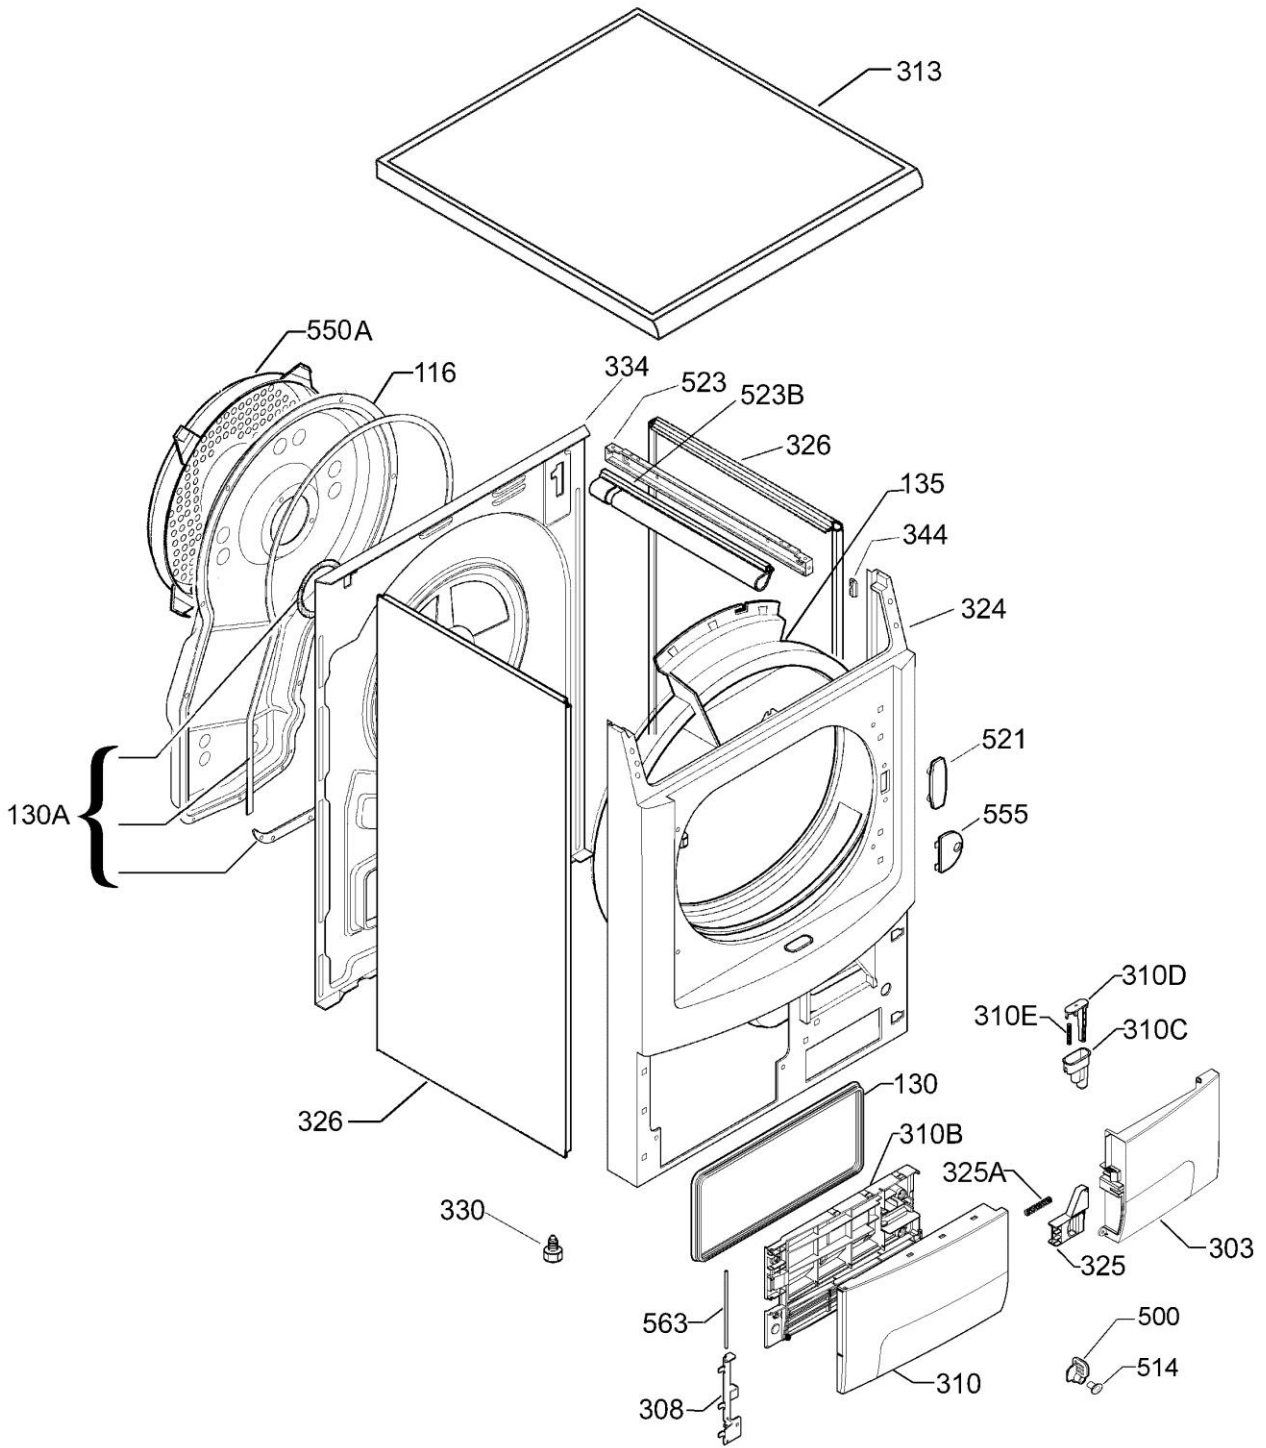

Release Date 12/09
Production moved to krakow

MODEL:

EDC47130W
PNC: 916094532 06

9163014204

Item	Part N°	Description	Qty
130	1368089106	Gasket, Front, Large Opening,	1
130B	1251102-22/2	Drum Seal, Back, Cpl.	1
130C	1258379-02/1	Seal, Bearing	1
250	1256910512	Drum, Complete, SMART(EMZII)	1
253	1258288-10/7	Drive Belt, L=1975H7	1
255A	1250134-11/9	Bearing, Back, Complete	1
262	1256522119	Drum Lifter, ENV06-TC6	3
335	1364059004	Assembly, Roll, Channel Drainage	2
514A	1254250010	Bush, Support, Roller	1
520A	1250232-06/1	Axle Complete	1
523A	1254242504	Fluff Filter, Air Intake	1
531	1240222-01/6	Screw, Fixing, Roller, NEX4	1
550	1255061077	Coat, Bolt, Basket	1
NI	1051185-00/5	Disc, 13x18X0.5	1

Item	Part N°	Description	Qty
116	1251079-03/2	Bezel,Rearpanel,NEX4CONDROHS	1
130	1257473007	Sealing, Flap, Nx4cond.	1
130A	50277852005	Kit, Back Panel seal,NX4C	1
135	1254360314	Channel Drainage, Air, Front	1
303	1256632-02/5	Plinth,White,ENV06CRM	1
308	1123347-00/5	Hinge, Base, Flap Door	1
310	1256633-02/3	Support, Door, Outer	1
310B	1123346-11/4	Support, Inner Door	1
310C	1123314104	Retainer, Pushbutton	1
310D	1123452-00/3	Push Button, Base	1
310E	1123316-01/8	Pressure Spring	1
313	1256638-02/2	Tabletop,ENV06WHITE	1
324	1364000602	Front Panel, White	1
325	1251093-22/3	Catch,Flap,Nx4aeg	1
325A	1364016004	Spring, Safety, Porthole	1
326	1364006-20/3	Side Panel, Cabinet, White	2
330	1256640-00/2	Adjustable Foot	4
334	1361031303	Assembly, Rear Ppanel,N4C	1
344	1251111-00/9	Spring Latch, Fixing, Side Panel	1
500	1251068-10/0	Knob,Lock,Tank,NX4	1
514	1254485-10/3	Bush, Knob, Catch ,T.B.	1
521	1254262-00/7	Holecover,Frontpanel,NEX4	1
523	1251075-05/5	Crossbar, Stiffening, Upper	1
523B	1254160-01/1	Bracket,Harness,NEX/4TDC	1
550A	3792679-00/7	Protection,Backpanel,Nexus/4cond.	1
555	1254261-00/9	Decorplate,Hinge,NEX4	2
563	1123311-00/1	Hinge Pin	1