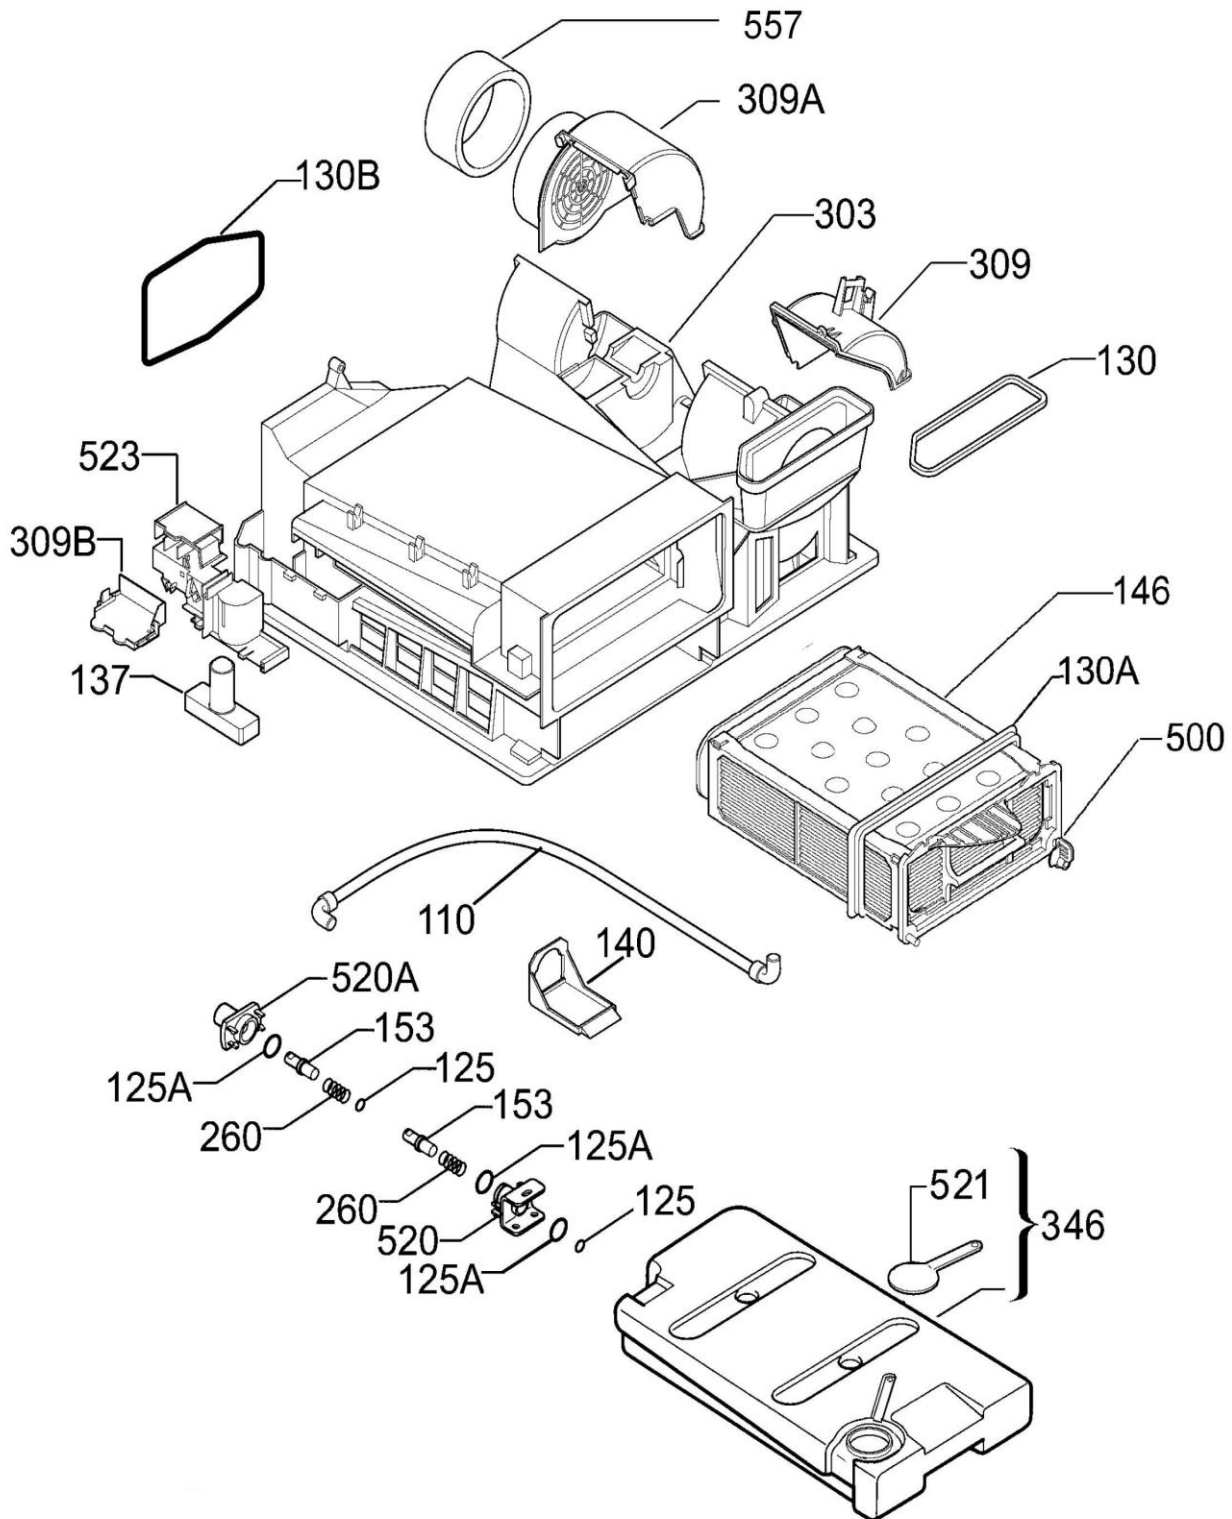

Item	Part N°	Description	Qty
110	1123441-00/6	Discharge Pipe	1
125	56471210908	O-Ring, Ø 9,25 mm	1
125A	56471211-00/5	O-Ring, Ø 17,86 mm	1
130	1251053-00/3	Gasket,Basement,Air Duct,NEX4 COND.	1
130A	1251067-00/3	Gasket, Heat Exchanger,Front,NEX4 COND.	1
130B	1254489-00/6	Sealing, Rear Panel,NX4C	1
137	1257382-00/0	Float	1
140	1251056-00/6	Drop Tray,NEX4 COND.	1
146	1251063-16/8	Assembly, Steam Condenser	1
153	56471210-80/9	Valve, Tank	1
260	56471219-70/1	Spring, Valve, Tank	1
303	N.P.N.	Assembly, Basement, T. B.	
309	1251054-10/0	Cover, Scroll Cover, Front	1
309A	1251055-02/4	Bezel, Scroll Cover, Back	1
309B	1251069-11/6	Bezel, Sump, T.B.	1
346	1258261-11/2	Assembly,Tank,NEX4C T/B	1
500	1251068-00/1	Knob,Lock,NEX4 COND.	1
520	56471211-20/3	Valve Housing	1
520A	56471210-70/0	Flange	1
521	1258790011	Stopper, Tank	1
523	3705243-00/8	Support, Micro Switch, Float	1
557	1251057-04/6	Insulator, Scroll Cover, Back	1