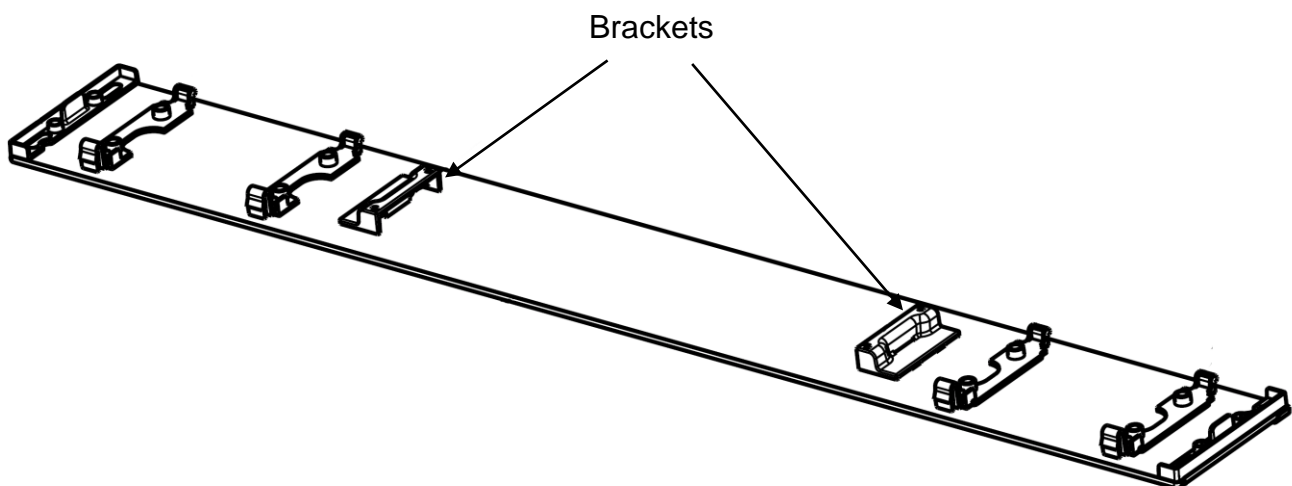

Electrolux

ELECTROLUX HOME PRODUCTS PTY LTD

ABN 51 004 762 341

Technical Bulletin N° CB1008

Issue: 1
Date: 6/16

Intermittent Faults Control Panel

Fault: The controller is unresponsive to touch, randomly changes its function, temperature or the graphics appear to have lines through them.

The most probable cause is the brackets which hold the controller in place against the control panel glass. There was an issue with the fixing method of the brackets which was resolved at serial number 45020001.

Fix: Change the control panel only. (spares stock has been replaced with good parts)

| Model | PNC | Panel |
|------------|-----------|--------------|
| EFE956BA | 940001798 | 0038 012 638 |
| EVE916BA | 944031650 | 0038 012 638 |
| EFE916BA | 943000897 | 0038 012 788 |
| BE7900061M | 944031663 | 0038 012 847 |
| 49669GO-MN | 943000910 | 0038 012 845 |