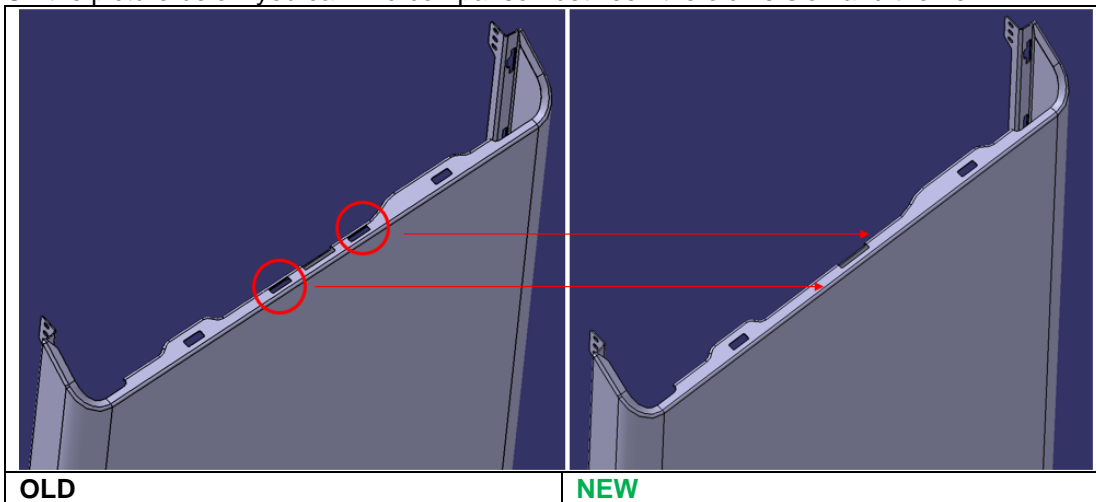

UPDATED VERSION OF TL FRONT PANEL WHITE

The front panel of TL WM IDB version has been updated due to the aesthetical reasons and the two rectangular holes are removed

DESCRIPTION:

On the picture below you can find comparison between the old version and the new.