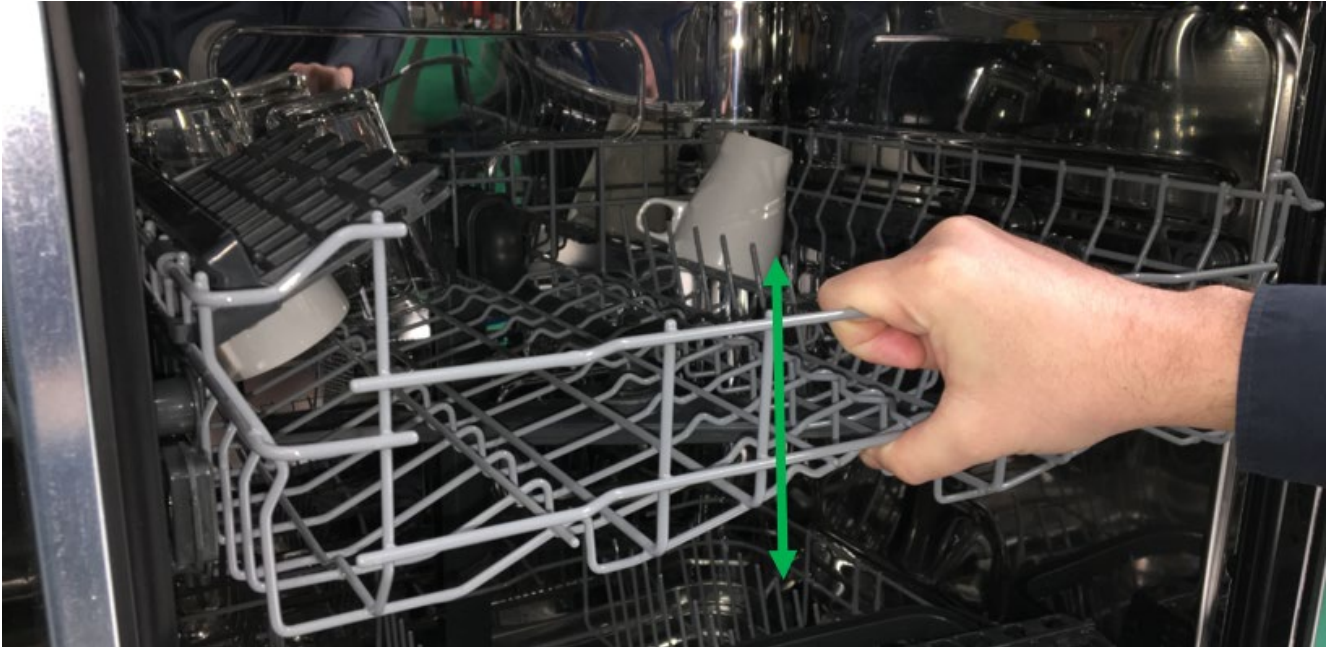

#### DESCRIPTION:

In Domodossola 60cm appliances it is possible to have the problem with closing the door – issue is present because there can be improper connection between duct & water delivery tube while having unbalanced loading in the back/front of the upper basket.

**This topic should not be understood as product failure – this is natural behavior of the appliance.**

Picture presenting improper connection:

Zoomed picture of the improper connection:

**Outcome:**

Dishwasher's door are unable to be closed.

Picture presenting the outcome:

**SOLUTION:**

Manual adjustment of the upper basket while having unbalanced loading to provide correct connection between duct & water delivery tube.

**It is impossible to resolve this behaviour by replacing any components. Solution is only manual adjustment.**