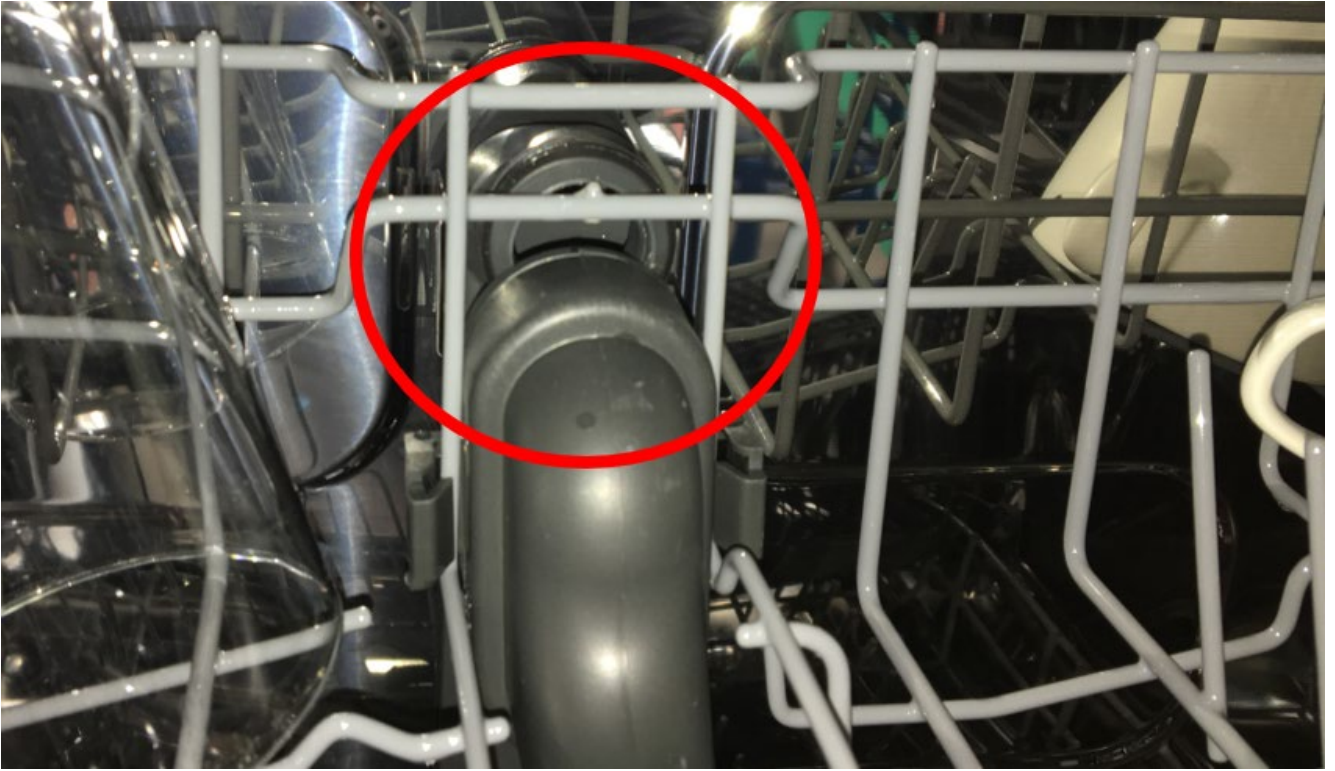

#### DESCRIPTION:

In Domodossola 60cm appliances it is possible to have the problem with closing the door – issue is present because there can be improper connection between duct & water delivery tube while having unbalanced loading in the back/front of the upper basket.

**This topic should not be understood as product failure – this is natural behavior of the appliance.**

Picture presenting improper connection:

Zoomed picture of the improper connection:

**Outcome:**

Dishwasher's door are unable to be closed.

Picture presenting the outcome:

**SOLUTION:**

Manual adjustment of the upper basket while having unbalanced loading to provide correct connection between duct & water delivery tube.

**It is impossible to resolve this behaviour by replacing any components. Solution is only manual adjustment.**