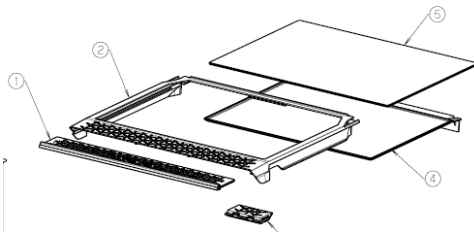

Too much condensation in vegetable drawer

DESCRIPTION:

Increase air-circulation to avoid too much condensation in the vegetable drawer.

SOLUTION:

Exchange the glass shelf to a humidity control shelf. The plastic regulator unit or membrane on the shelf controls the air-circulation. There are three different types of shelves:

1:

140135765018:
Shelf assembly, humidity control

2:

140002947038:
Glass shelf, ventilation grid neutral

3:

2651081115:
Glass shelf, ventilation grid, neutral

SPARE PART NUMBER:

New spare part code	Description
140135765018	Shelf, assembly, humidity control, 296, 496 x 450,7 mm
140002947038	Glass shelf, ventilation grid, neutral, 491 x 469 mm
2651081115	Glass shelf, ventilation grid, neutral, 520 x 451,8 mm