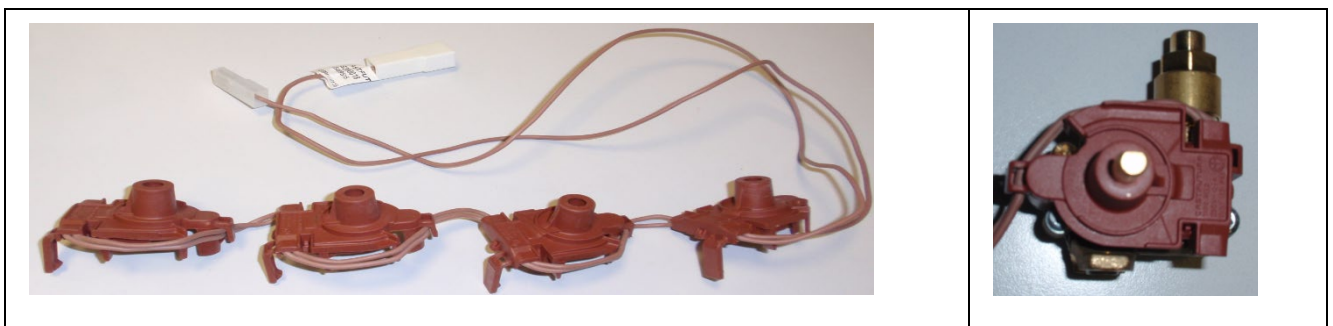

GAS HOB - CONTINUOUS CLICKING ON CAST IGNITION SWITCHES

DESCRIPTION:

In case of continuous clicking of cast ignition switches, exchange the switch with new cast ignition switch, which is available as complete component. Other kind of service (like lubrication/repair) will not solve the issue.

SOLUTION:

- To replace the ignition switch (available only as a complete component) avoiding any lubrication/repair

Precaution

- To replace the ignition switches at any Service intervention, no matter the type of fault claimed by the consumer (i.e. If we service any affected PNC with the serial number from 801 to 834 to replace a faulty pan support, change the Ignition switch too); in case write with a permanent marker "CAST OK" beside the product rating plate

SPARE PART NUMBER:

Old spare part code	New spare part code	Description
3570571xxx	140054095xxx	Cast ignition switch

All the old stock of 140054095xxx is cleaned and if you order 140054095xxx you will receive the new spares.

QES CODE:

During the intervention please use work code 11 and:

Component	567
Defect	07

MODELS INVOLVED:

Gas Hobs: Serial number from 80100001 to 83499999 (see the list of PNC)

REVISION:

Revision	Date	Description	Author	Approved by
00	09/2018	Document Creation	BSP	Gabriele Brandoli