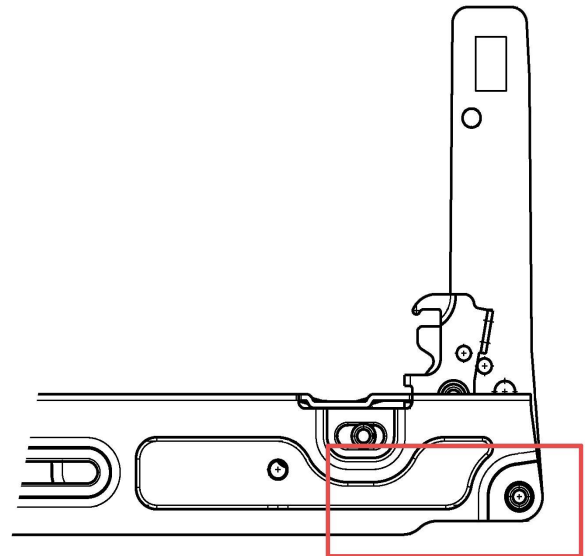

Exchange of door hinges with new ones

DESCRIPTION:

In ovens, construction of door hinges has been modified. Hinge fulcrum has been moved.

Old type of door hinge

New type of door hinge

SOLUTION:

To mount new door hinges in appliance which was equipped originally with old version of door hinges, it is required to order couple of new hinges according to table below.

SPARE PART NUMBER:

PNC	Couple of old hinges		Couple of new hinges	
944066000	5550185028	5550186026	140059167019	140059166417
944066002	5550187032	5550188022	140059167027	140059166615
944066004	5550187032	5550188030	140059167043	140059166227
944066005	5550185028	5550186026	140059167019	140059166417
944066006	5550185028	5550186026	140059167019	140059166417
944066007	5550187032	5550188022	140059167027	140059166615
944066008	5550187032	5550188030	140059167043	140059166227
944066009	5550187032	5550188030	140059167043	140059166227
944066010	5550188030	5550188030	140059166243	140059166243