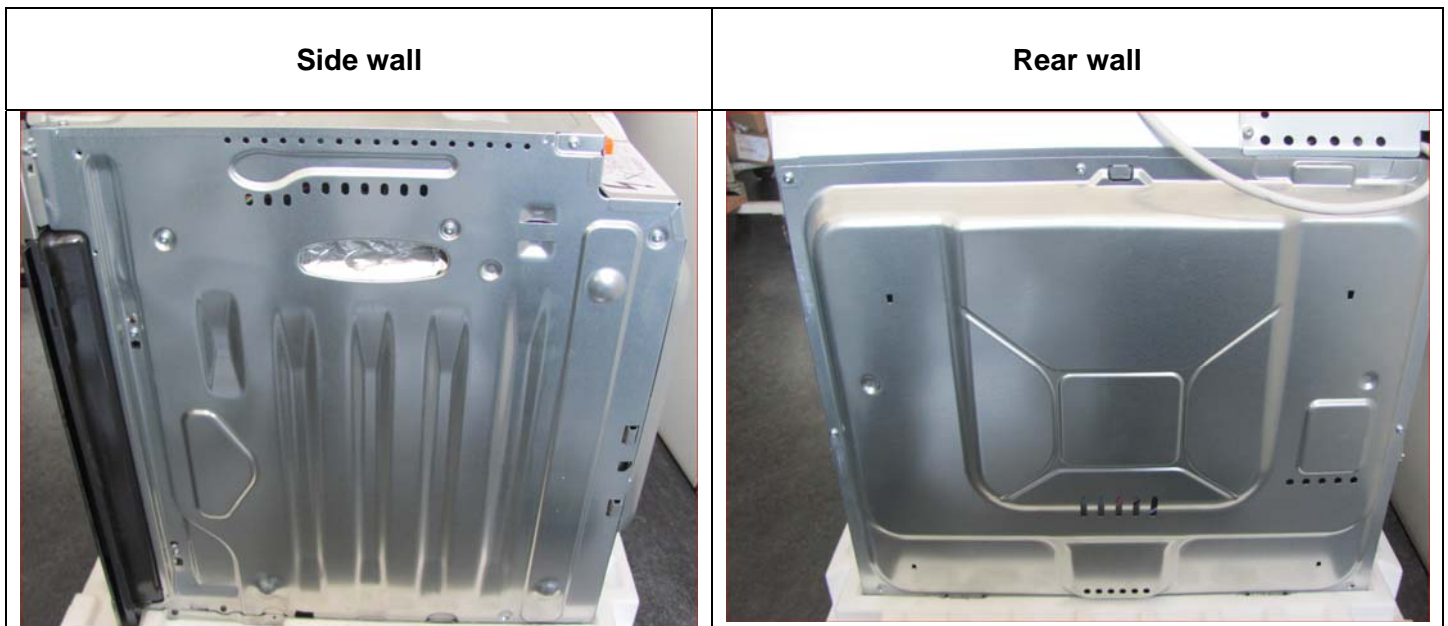

Recognition characteristics for Apollo update

SOLUTION:

To solve this situation install according to the following instructions, the spring:

spare part code	Spare description
5614750015	spring, damper, motor