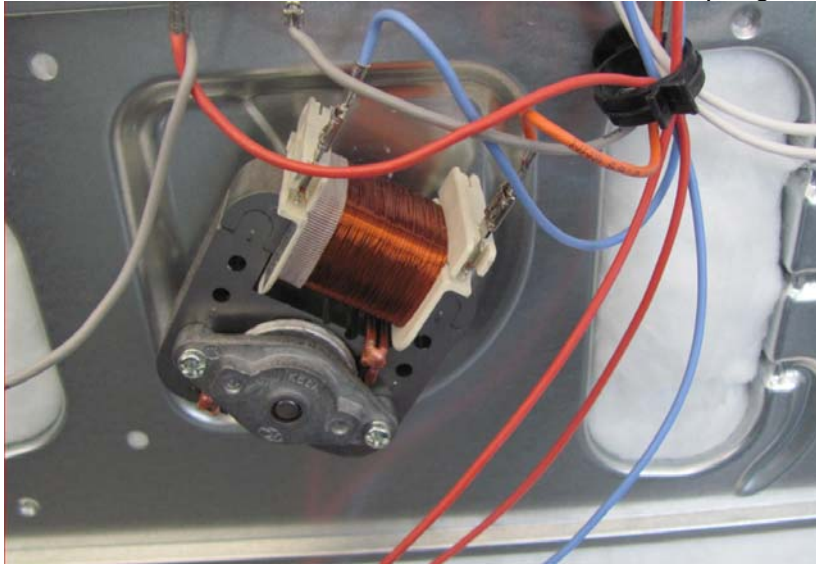

Recognition characteristics for Apollo update

SOLUTION:

To solve this situation install according to the following instructions, the spring:

spare part code	Spare description
5614750015	spring, damper, motor

Important: Only replace the motor if spring solution is not successful.

PROCEDURE:

1) Access the hot air motor.

Here on picture as delivered for the concerned models, without the spring.

2) Push the spring up to the stop into the holes for motor housing.