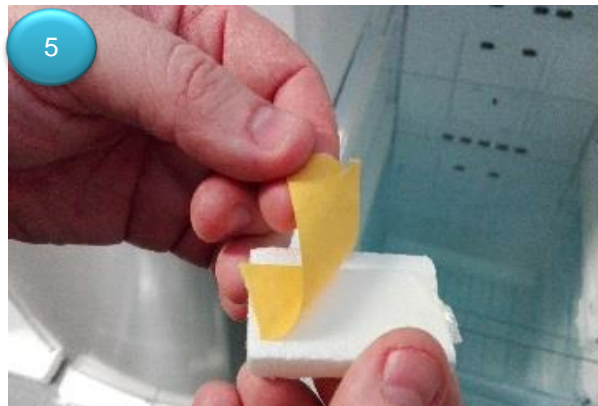

## How to fix the gap between the inner liner and the plastic holder

### Procedure:

1

1. Measure the **distance** between the inner liner and the plastic holder and **depth** of the plastic holder

2. Get two pieces of EPS cube + double sided-tape-supplied in the service kit
3. Cut the EPS and the double-sided tape according to the measurement in step 1

2

3

4. Take out the whole drawer unit from the inner liner
5. Remove the cover of the double sided-tape
6. Fix the EPS cube behind the screw-holder of the plastic holder- Do it on both the left and right side to set the gaps equal
7. Put back the unit to the inner liner
8. Check the gaps on both sides
9. If the unit is stable then the moving should be eliminated