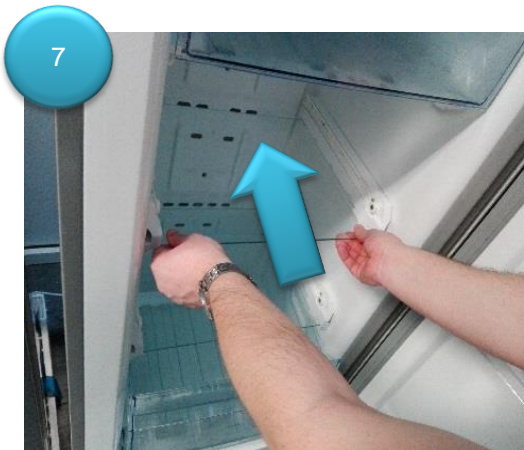

## How to fix the gap between the inner liner and the plastic holder

### Procedure:

1

1. Measure the **distance** between the inner liner and the plastic holder and **depth** of the plastic holder

2. Get two pieces of EPS cube + double sided-tape-supplied in the service kit
3. Cut the EPS and the double-sided tape according to the measurement in step 1

2

3

4. Take out the whole drawer unit from the inner liner
5. Remove the cover of the double sided-tape
6. Fix the EPS cube behind the screw-holder of the plastic holder- Do it on both the left and right side to set the gaps equal
7. Put back the unit to the inner liner
8. Check the gaps on both sides
9. If the unit is stable then the moving should be eliminated