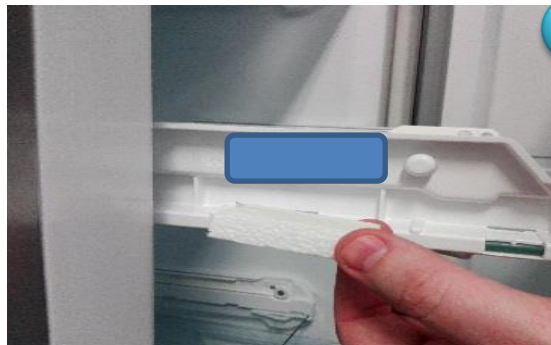

### Procedure:

1

1. Measure the **distance** between the inner liner and the plastic holder and **depth** of the plastic holder

2. Get two pieces of EPS cube + double sided-tape-supplied in the service kit
3. Cut the EPS and the double-sided tape according to the measurement in step 1

2

3

4. Take out the whole drawer unit from the inner liner
5. Remove the cover of the double sided-tape
6. Fix the EPS cube behind the screw-holder of the plastic holder- Do it on both the left and right side to set the gaps equal
7. Put back the unit to the inner liner
8. Check the gaps on both sides
9. If the unit is stable then the moving should be eliminated