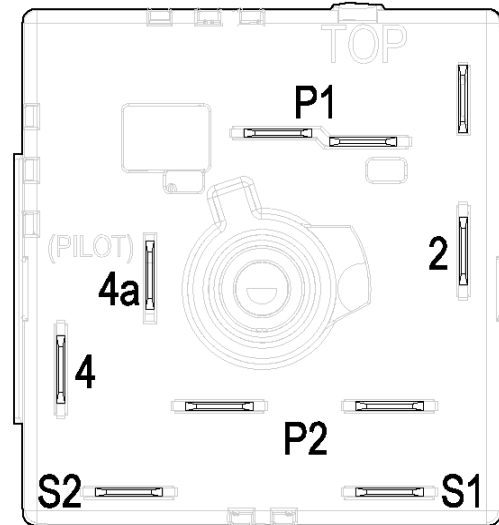

Mounting of new type of energy regulators in place of old ones

DESCRIPTION:

In cookers, construction of energy regulators has been modified. Location for flat connectors has been changed and size of energy regulators has been modified.

Flat connectors locations for old type of energy regulator

Flat connectors locations for new type of energy regulator

Old type of energy regulator

New type of energy regulator

SPARE PART NUMBER:

Old energy regulator	New energy regulator	Description
3890824018	140013339019	Single energy regulator 230V/240V
3890824026	140013339027	Single energy regulator 400V
3890825015	140013340017	Double energy regulator 230V/240V
3890825023	140013340025	Double energy regulator 400V
3890825031	140013340017	Double energy regulator 230V/240V
3890825049	140013340025	Double energy regulator 400V