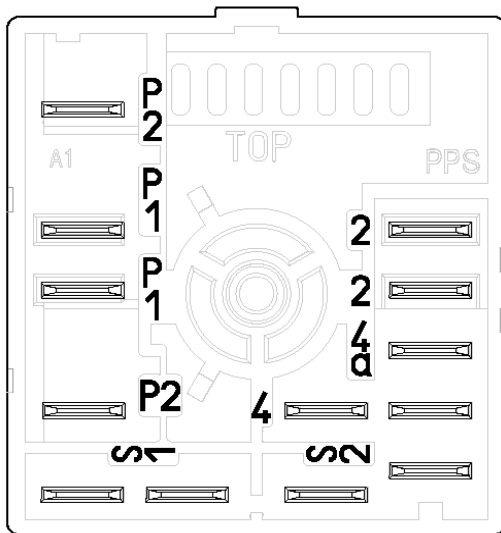

Mounting of new type of energy regulators in place of old ones

DESCRIPTION:

In cookers, construction of energy regulators has been modified. Location for flat connectors has been changed and size of energy regulators has been modified.

SOLUTION:

In order to mount new energy regulators in appliances equipped with old type of energy regulators, it is required to connect all harnesses with suitable flat connects according to new layout of energy regulator.

Flat connectors locations for old type of energy regulator

Flat connectors locations for new type of energy regulator

Old type of energy regulator

New type of energy regulator

SPARE PART NUMBER:

Old energy regulator	New energy regulator	Description
3890824018	140013339019	Single energy regulator 230V/240V
3890824026	140013339027	Single energy regulator 400V
3890825015	140013340017	Double energy regulator 230V/240V
3890825023	140013340025	Double energy regulator 400V
3890825031	140013340017	Double energy regulator 230V/240V
3890825049	140013340025	Double energy regulator 400V