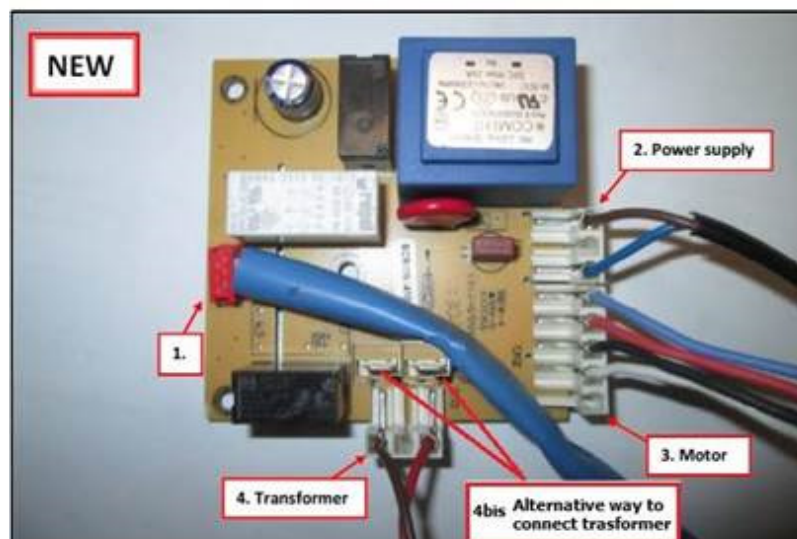

NEW ELECTRONIC CONNECTION

DESCRIPTION:

To use new electronic instead of original one, please see picture below.

SPARE PARTS:

OLD ELECTRONIC		NEW ELECTRONIC	
SPARE PART CODE	DECIPTION	SPARE PART CODE	DECIPTION
4055030615	Electronic 4V 230V 169.1-C	4055346888	Electronic 4V 230V 2.3VA 1055

SOLUTION:

REVISION:

Revision	Date	Description	Author	Approved by - on
00	03/2017	Document Creation	Lara Balestra Blanka Kucharska	Lara Balestra Blanka Kucharska 2017-03