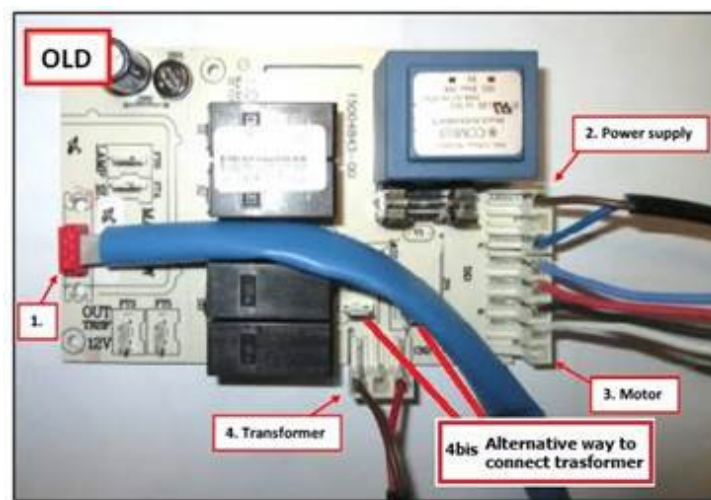

NEW ELECTRONIC CONNECTION

DESCRIPTION:

To use new electronic instead of original one, please see picture below.

SPARE PARTS:

OLD ELECTRONIC		NEW ELECTRONIC	
SPARE PART CODE	DECIPTION	SPARE PART CODE	DECIPTION
4055030615	Electronic 4V 230V 169.1-C	4055346888	Electronic 4V 230V 2.3VA 1055

SOLUTION:

REVISION:

Revision	Date	Description	Author	Approved by - on
00	03/2017	Document Creation	Lara Balestra Blanka Kucharska	Lara Balestra Blanka Kucharska 2017-03