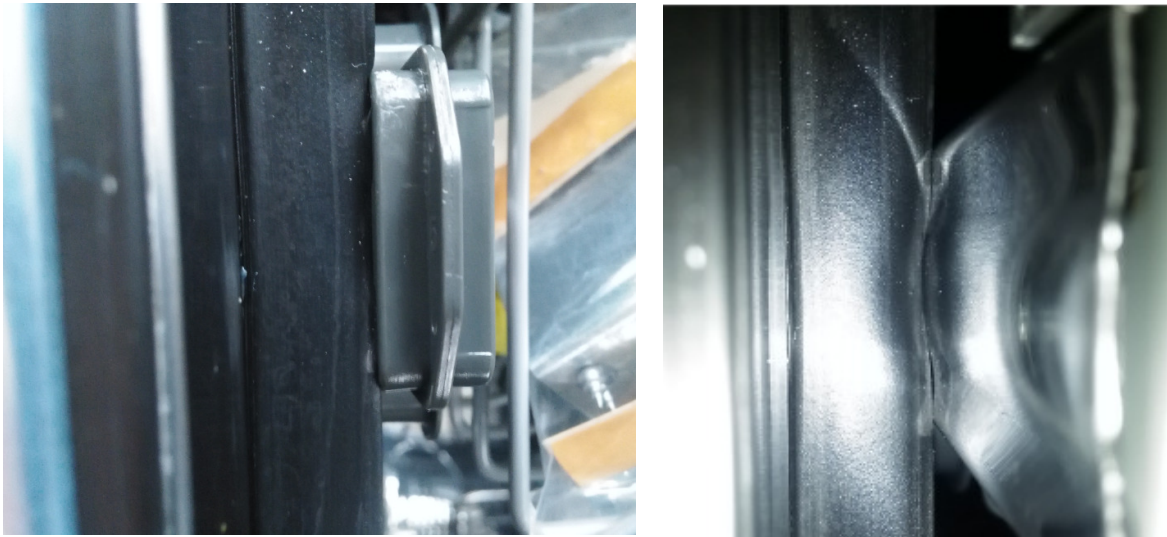

Tub - door gasket deformation or damage. Upper basket rail collision with tub – door gasket.

DESCRIPTION:

Upper basket rail collides with door – tub gasket. Gasket deforms or is damaged. Gasket can get detached from tub. Problem can occur in all Domodossola dishwashers with serial number up to 702xxxxx.

Rail collision with gasket.

SOLUTION:

Change upper basket rails and tub–door gasket. New upper basket rail has improved shape to avoid gasket damage.

Spare part number	Description
140101683021	Rail, Upper basket
1171265232	Gasket, outer, 45cm
1524445010	Gasket, outer, 60cm

New rails.

MODELS INVOLVED:

All Domodossola dishwashers with serial number up to 702xxxxx.

REVISION:

Revision	Date	Description	Author	Approved by - on
00	01/2017	Document Creation	Krzysztof Łazowski	Tomasz Kalbarczyk – 27.01.2017